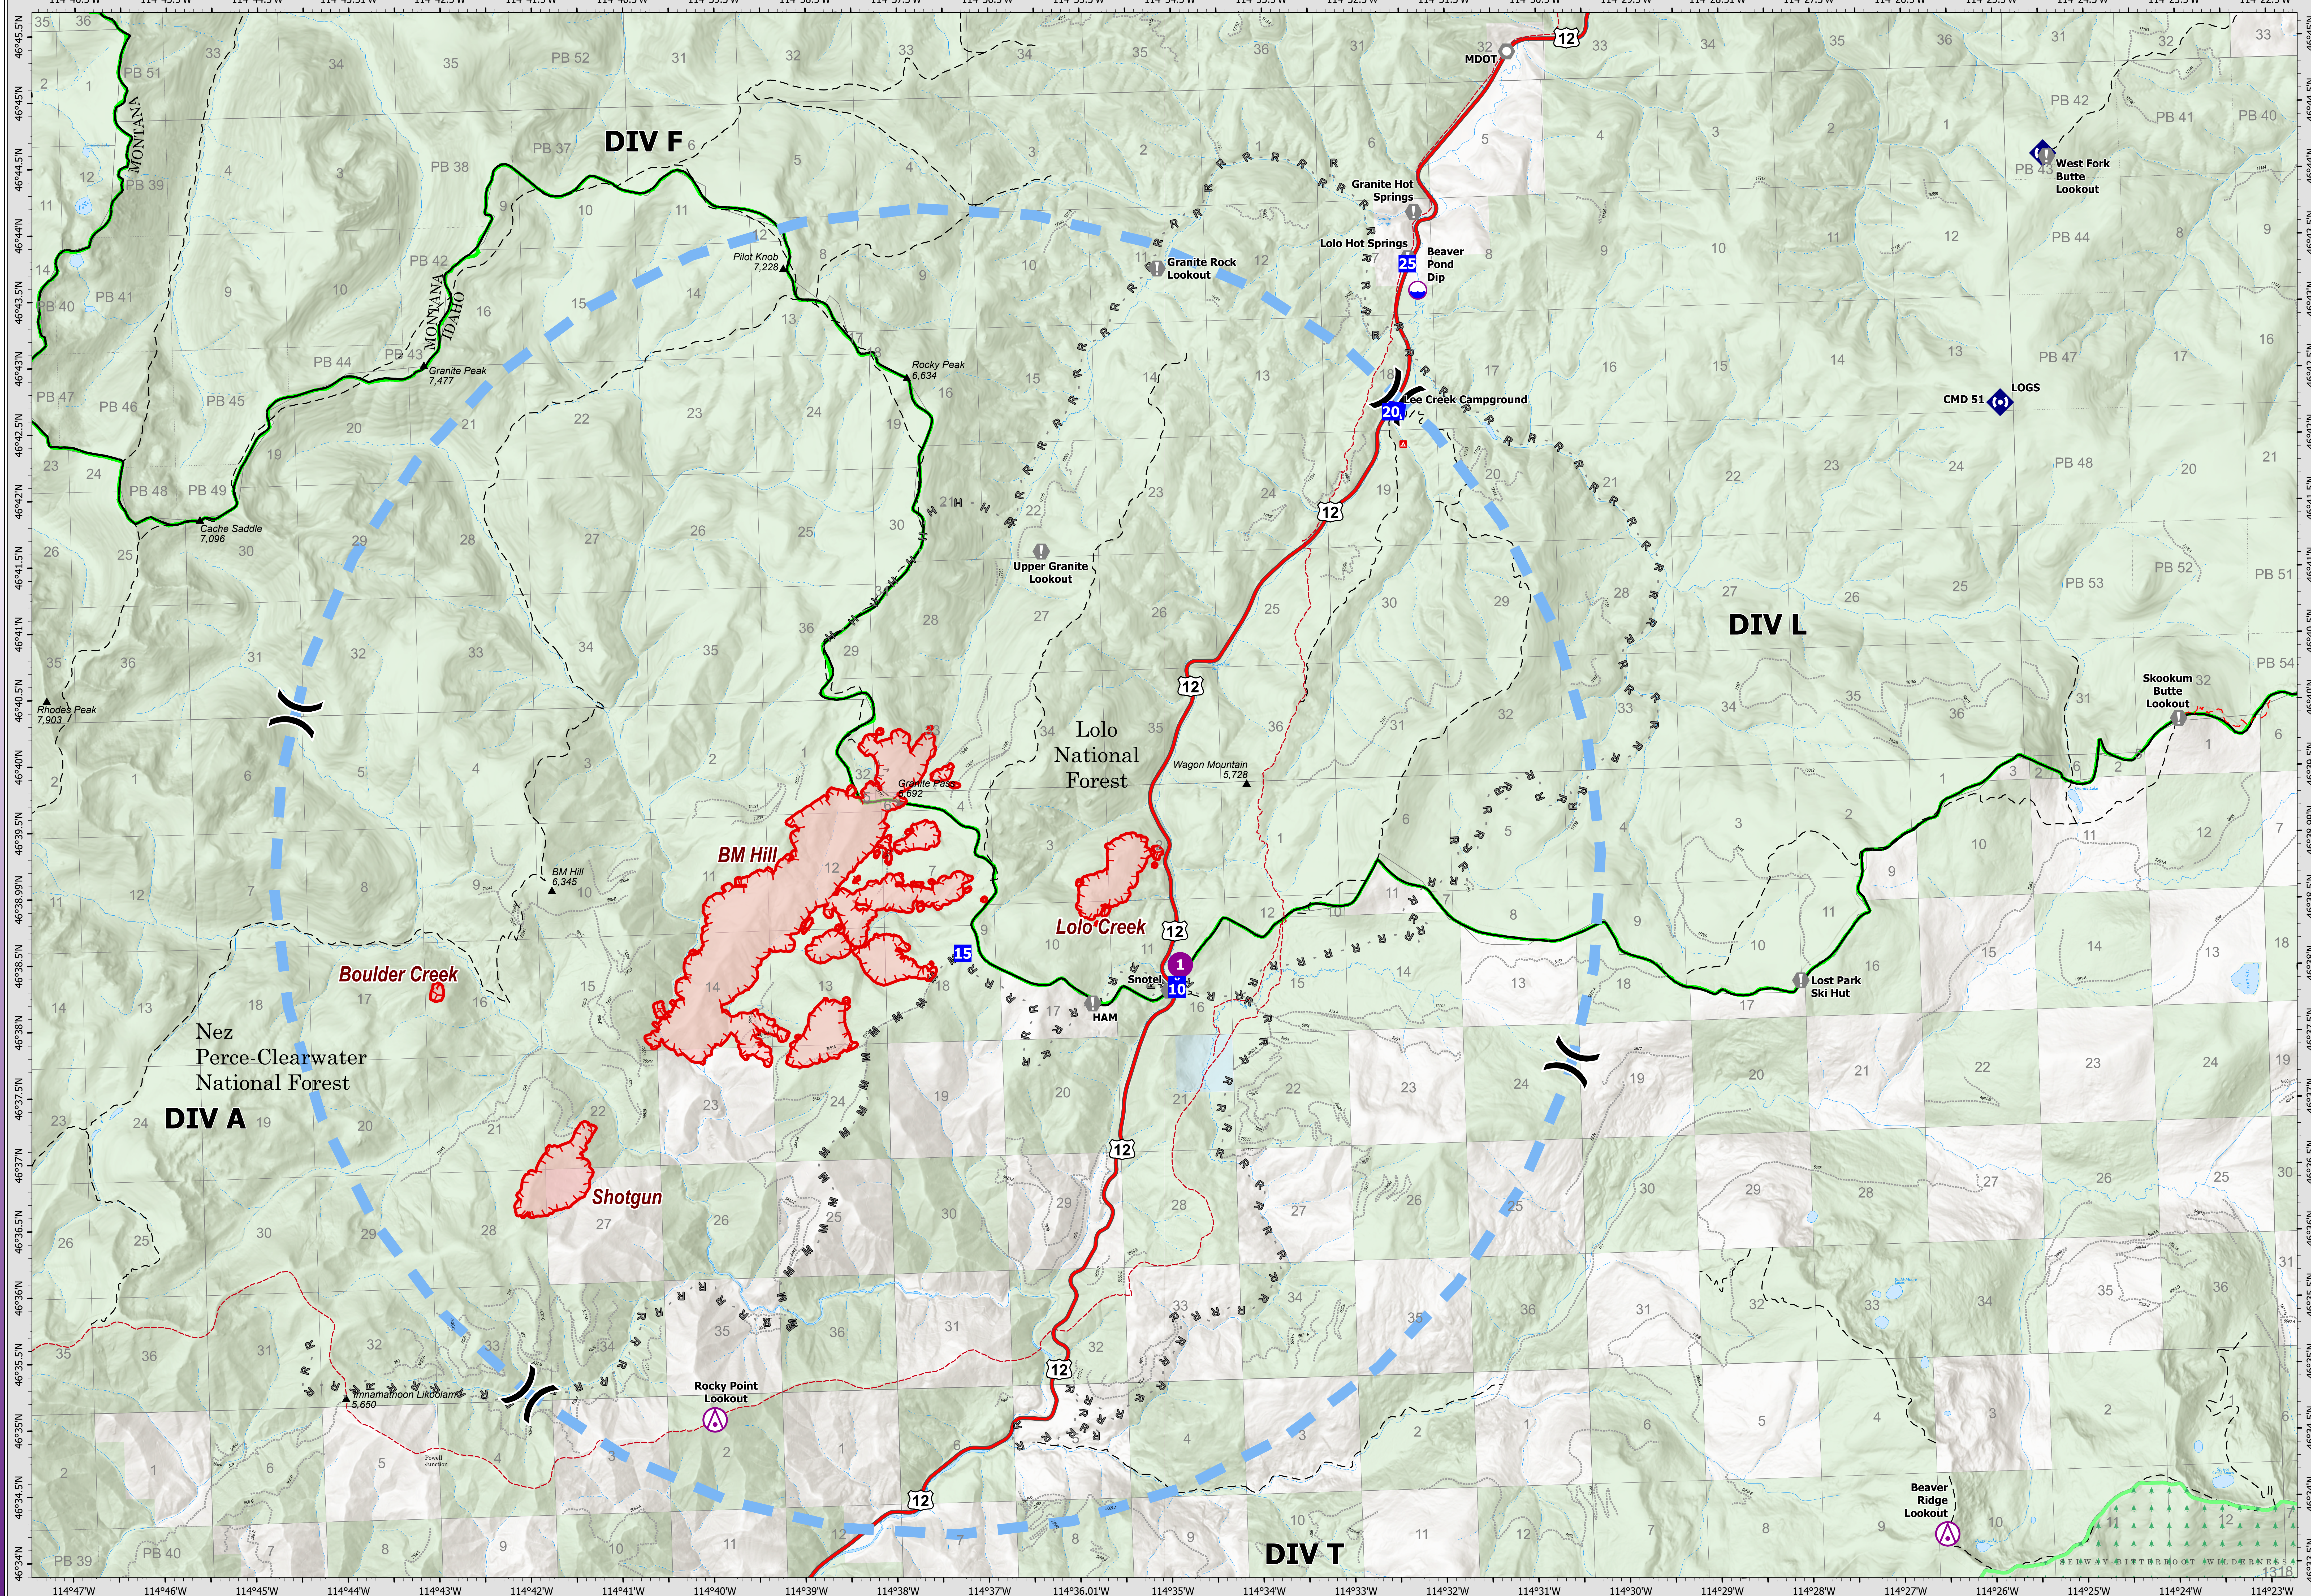

7/21/21 07:00

AIR OPERATIONS

Granite Pass Complex

MT-LNF-000962
7/21/21 07:00

2,108 acres
IR updated 7/19/21 00:47

- ▭ Wildfire Daily Fire Perimeter
- H - Planned Hand Line
- M - Planned Mixed Construction Line
- R - Planned Road as Line
- ▭ Temporary Flight Restriction
- ┌ Fire Edge
- ⊗ Aerial Hazard
- ⊙ Dip Site
- Helispot
- X Division Break
- Drop Point
- ⊠ Camp
- ⊙ Value at Risk
- ⊙ Landmark
- ◆ Repeater
- ▭ FS Wilderness Boundary