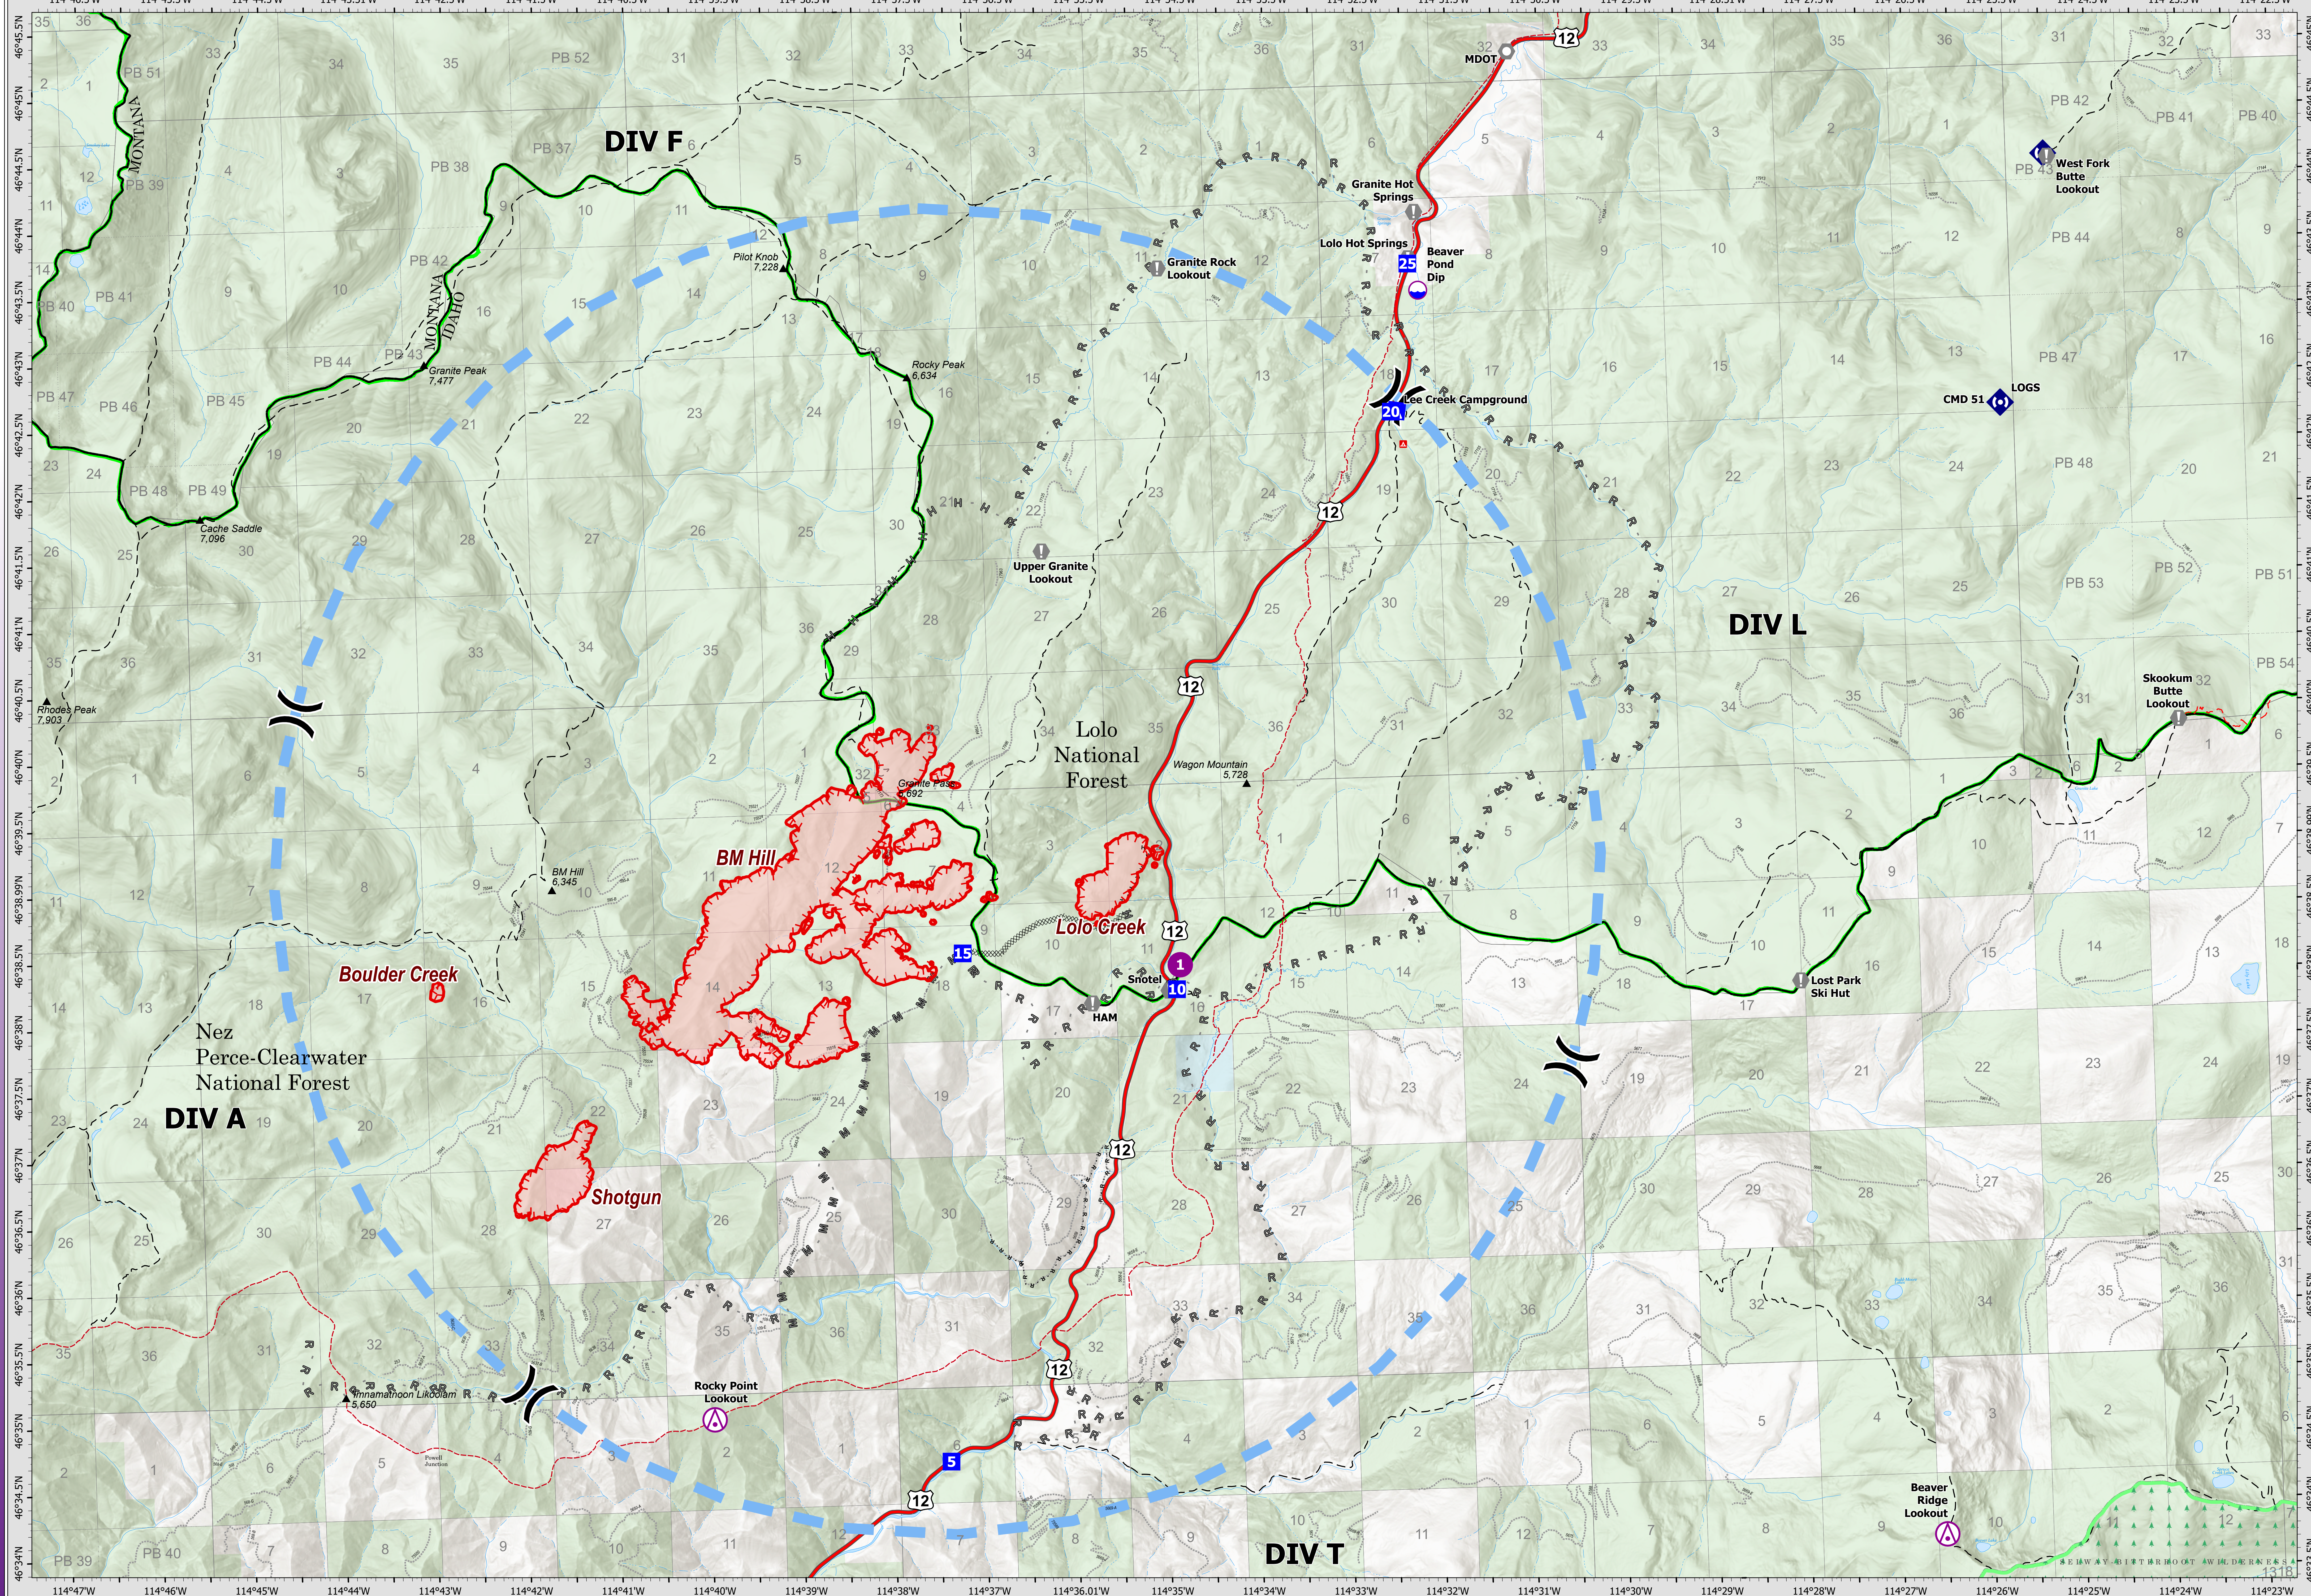

7/22/21 07:00

AIR OPERATIONS

Granite Pass Complex

MT-LNF-000962
7/22/21 07:00

2,241 acres
IR updated 7/21/21 00:15

- | | | |
|---------------------------------|------------------------------|------------------------|
| Wildfire Daily Fire Perimeter | Temporary Flight Restriction | Drop Point |
| Completed Dozer Line | Fire Edge | Camp |
| Completed Hand Line | Aerial Hazard | Value at Risk |
| Completed Road as Line | Dip Site | Landmark |
| Planned Hand Line | Helispot | Repeater |
| Planned Mixed Construction Line | Division Break | FS Wilderness Boundary |
| Planned Road as Line | | |