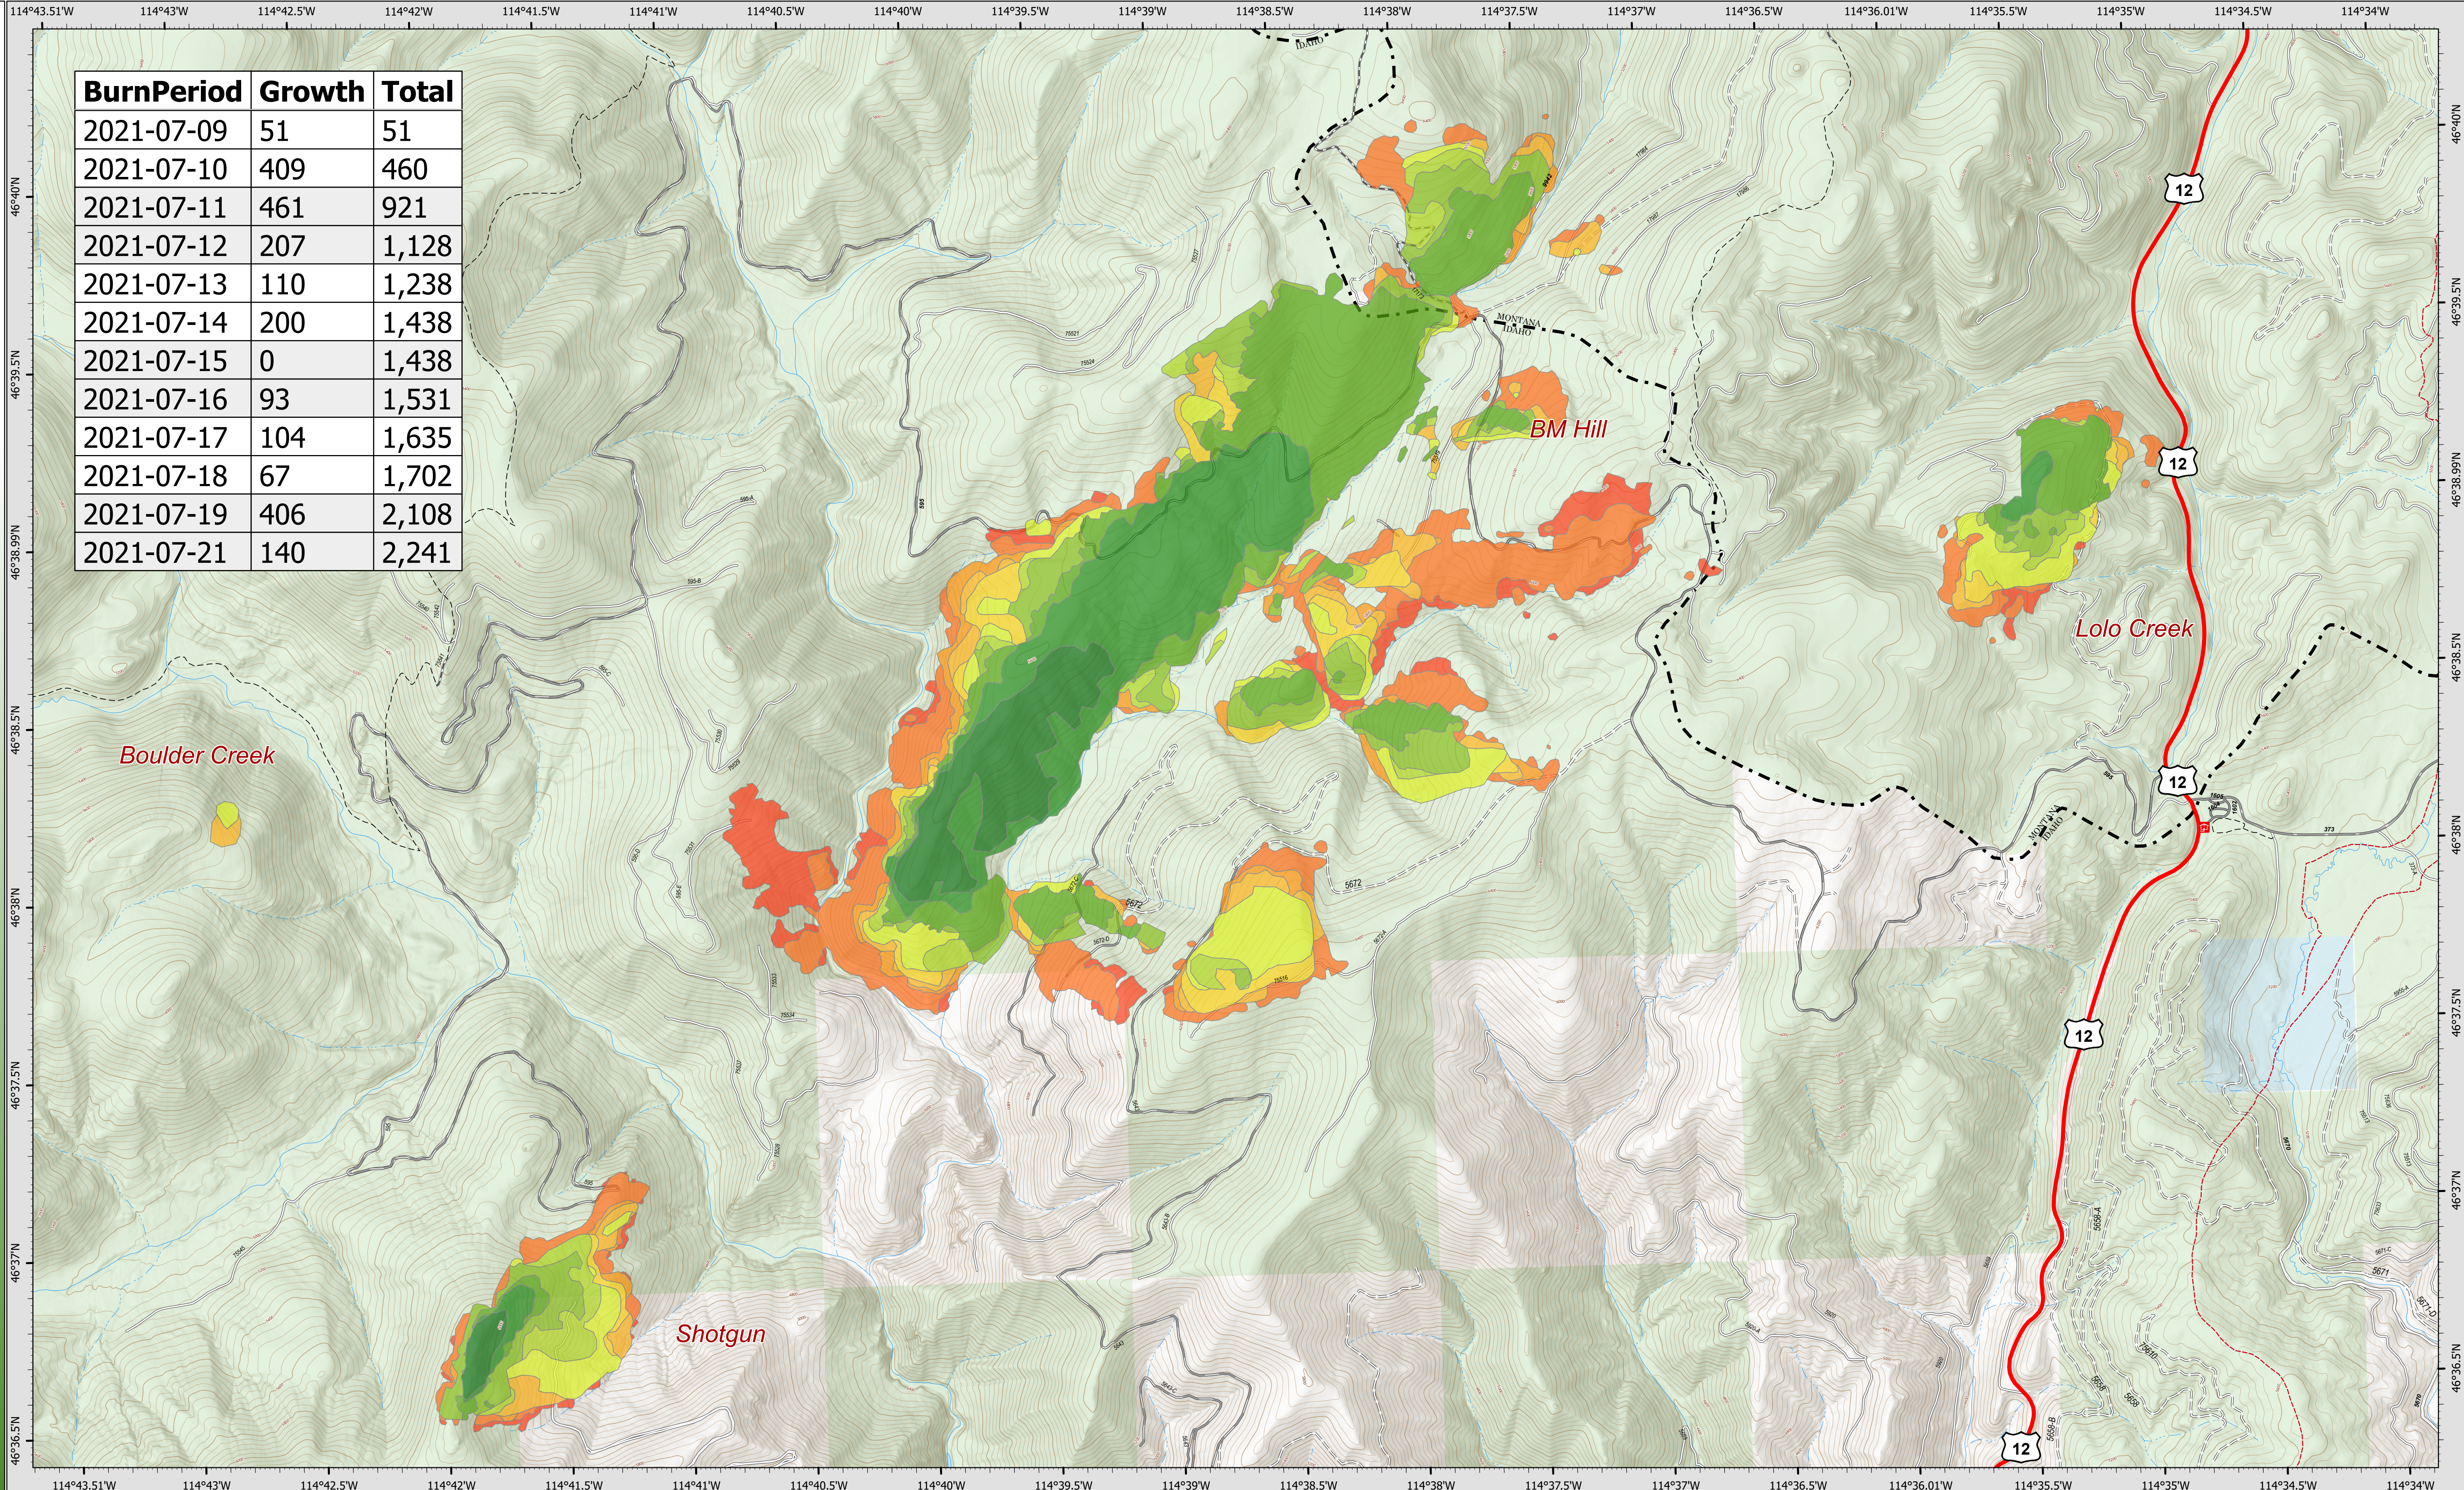

7/21/21 16:00

PROGRESSION

BurnPeriod	Growth	Total
2021-07-09	51	51
2021-07-10	409	460
2021-07-11	461	921
2021-07-12	207	1,128
2021-07-13	110	1,238
2021-07-14	200	1,438
2021-07-15	0	1,438
2021-07-16	93	1,531
2021-07-17	104	1,635
2021-07-18	67	1,702
2021-07-19	406	2,108
2021-07-21	140	2,241

**Granite Pass Complex**

MT-LNF-000962  
7/21/21 16:00

2,241 acres  
IR updated 7/21/21 00:15

**Progression**

	2021-07-09		2021-07-14		2021-07-19
	2021-07-10		2021-07-15		2021-07-21
	2021-07-11		2021-07-16		
	2021-07-12		2021-07-17		