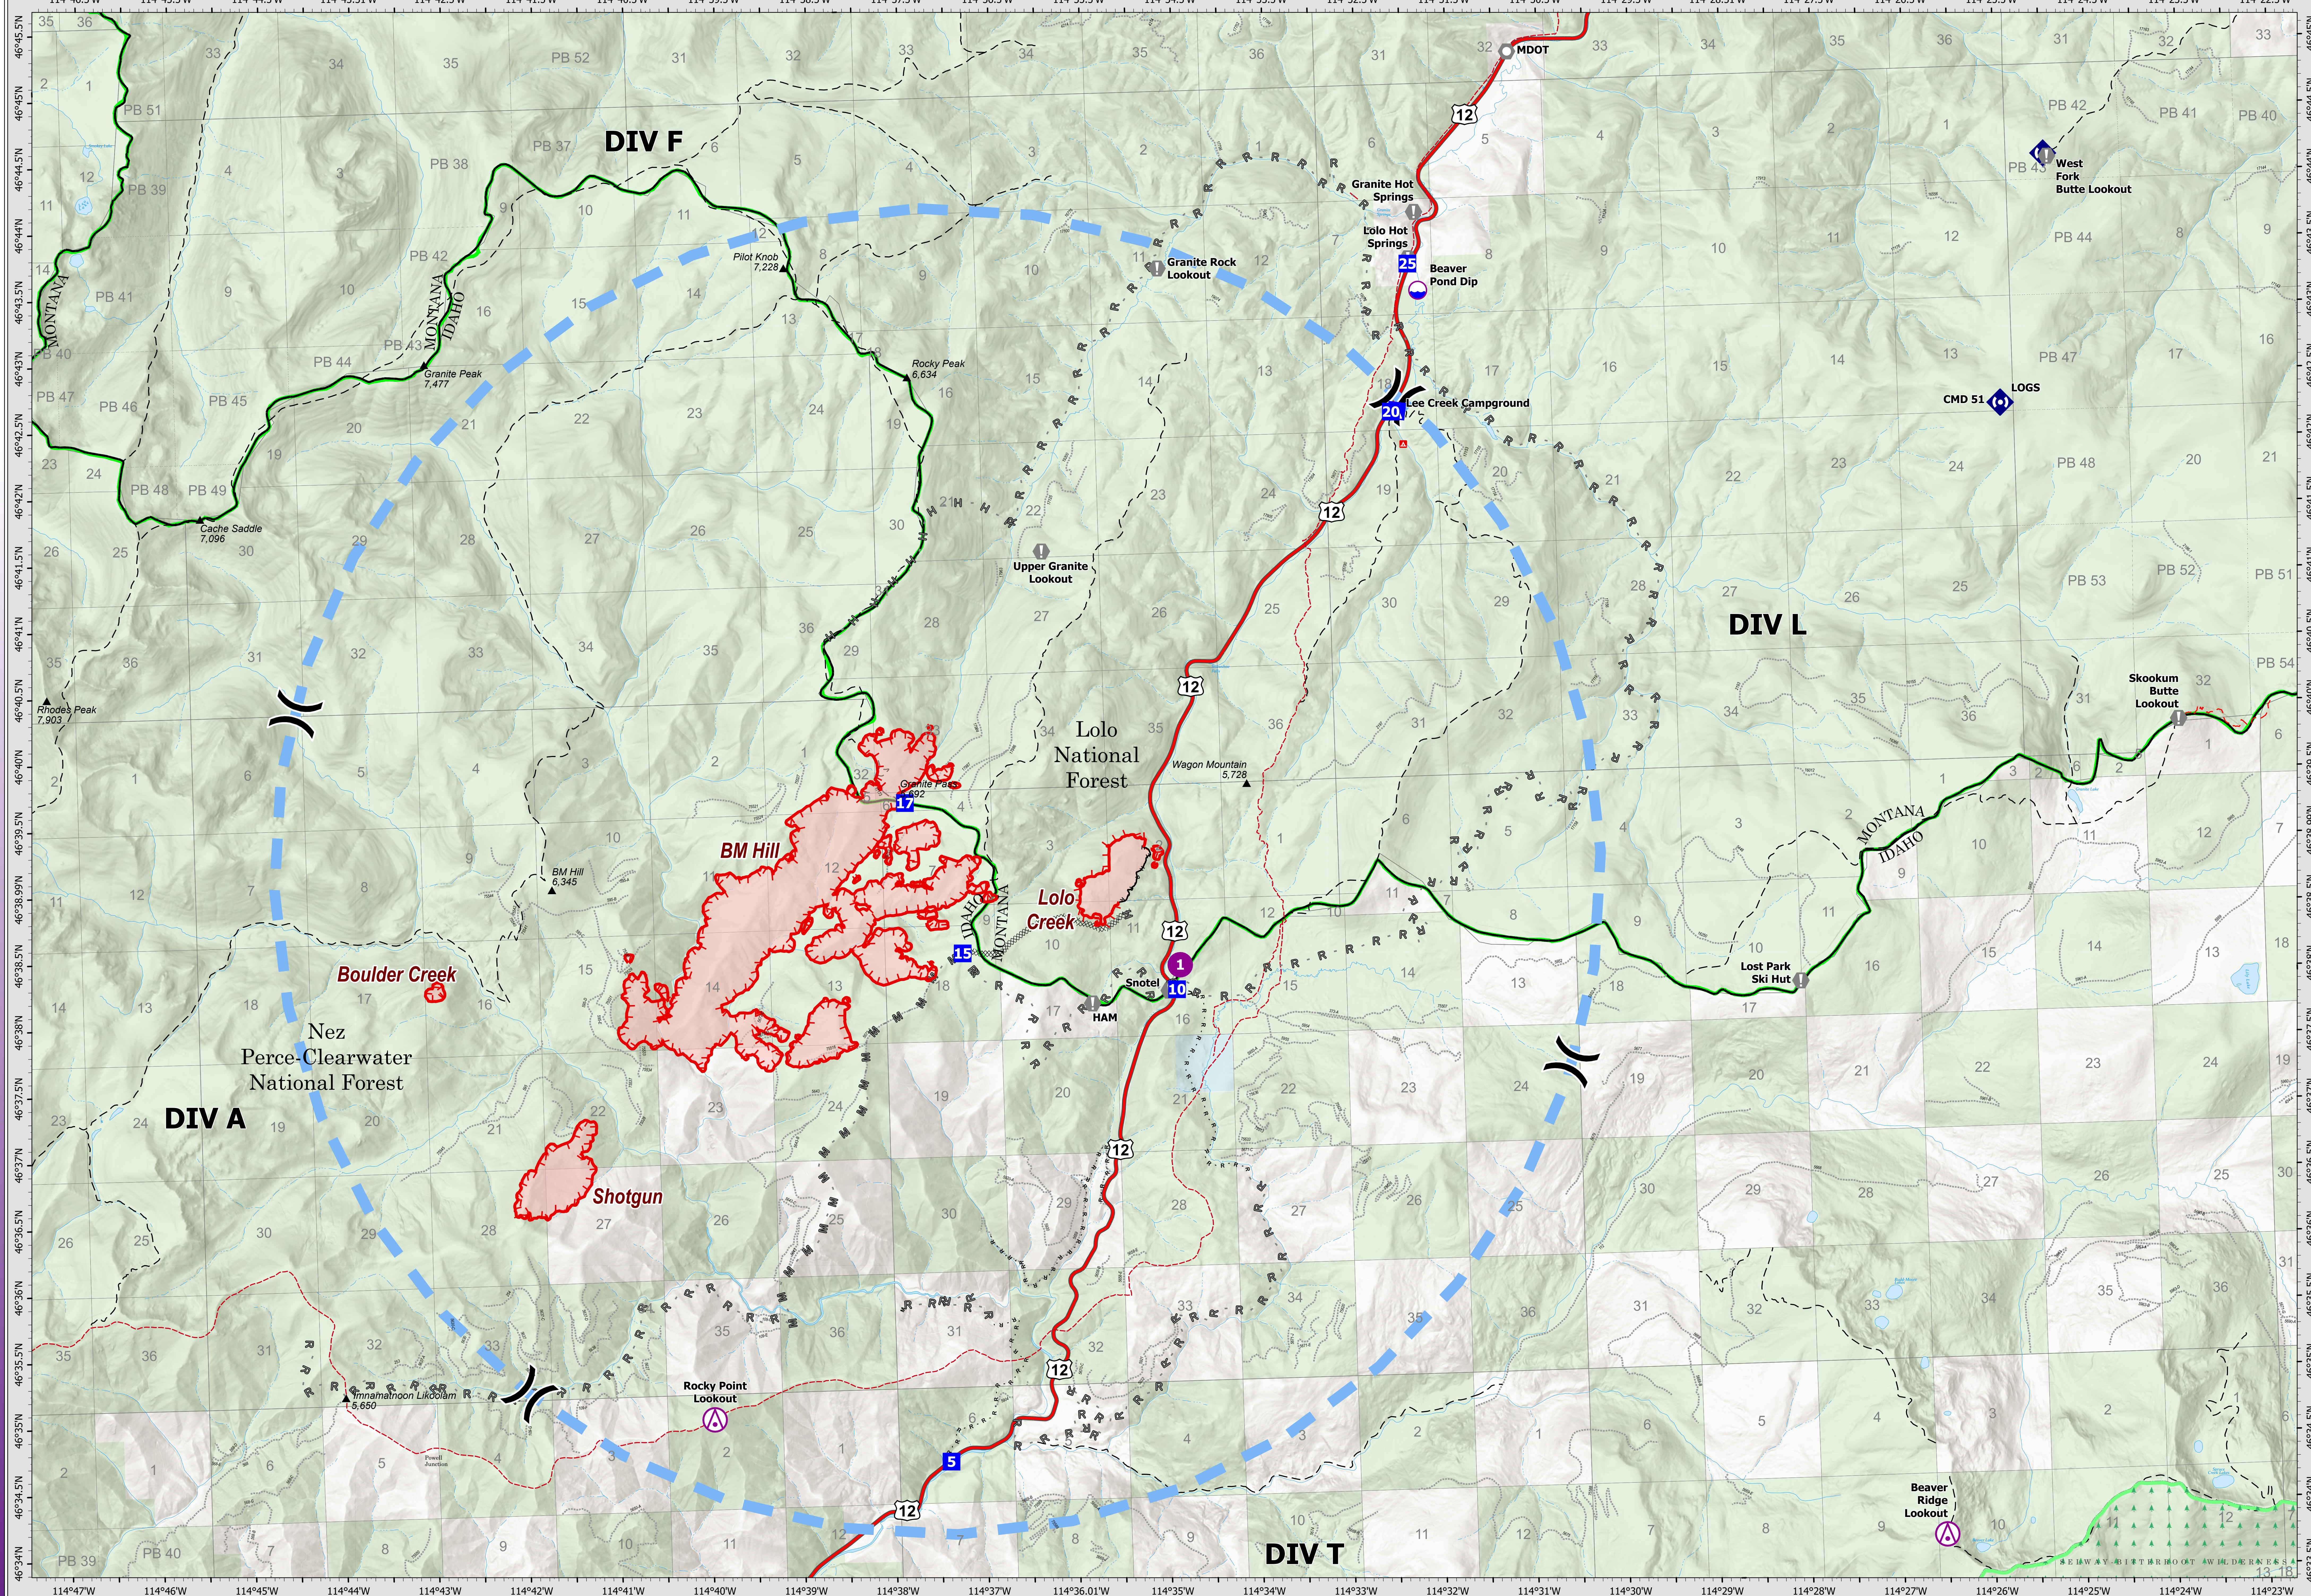

7/23/21 07:00

AIR OPERATIONS

### Granite Pass Complex

MT-LNF-000962  
7/23/21 07:00

2,375 acres  
IR updated 7/22/21 02:30

- |                                   |                              |                        |
|-----------------------------------|------------------------------|------------------------|
| Wildfire Daily Fire Perimeter     | Fence                        | Drop Point             |
| Completed Dozer Line              | Temporary Flight Restriction | Camp                   |
| Completed Hand Line               | Fire Edge                    | Value at Risk          |
| Completed Mixed Construction Line | Contained Line               | Landmark               |
| Completed Road as Line            | Aerial Hazard                | Repeater               |
| Planned Hand Line                 | Dip Site                     | FS Wilderness Boundary |
| Planned Mixed Construction Line   | Helispot                     |                        |
| Planned Road as Line              | Division Break               |                        |