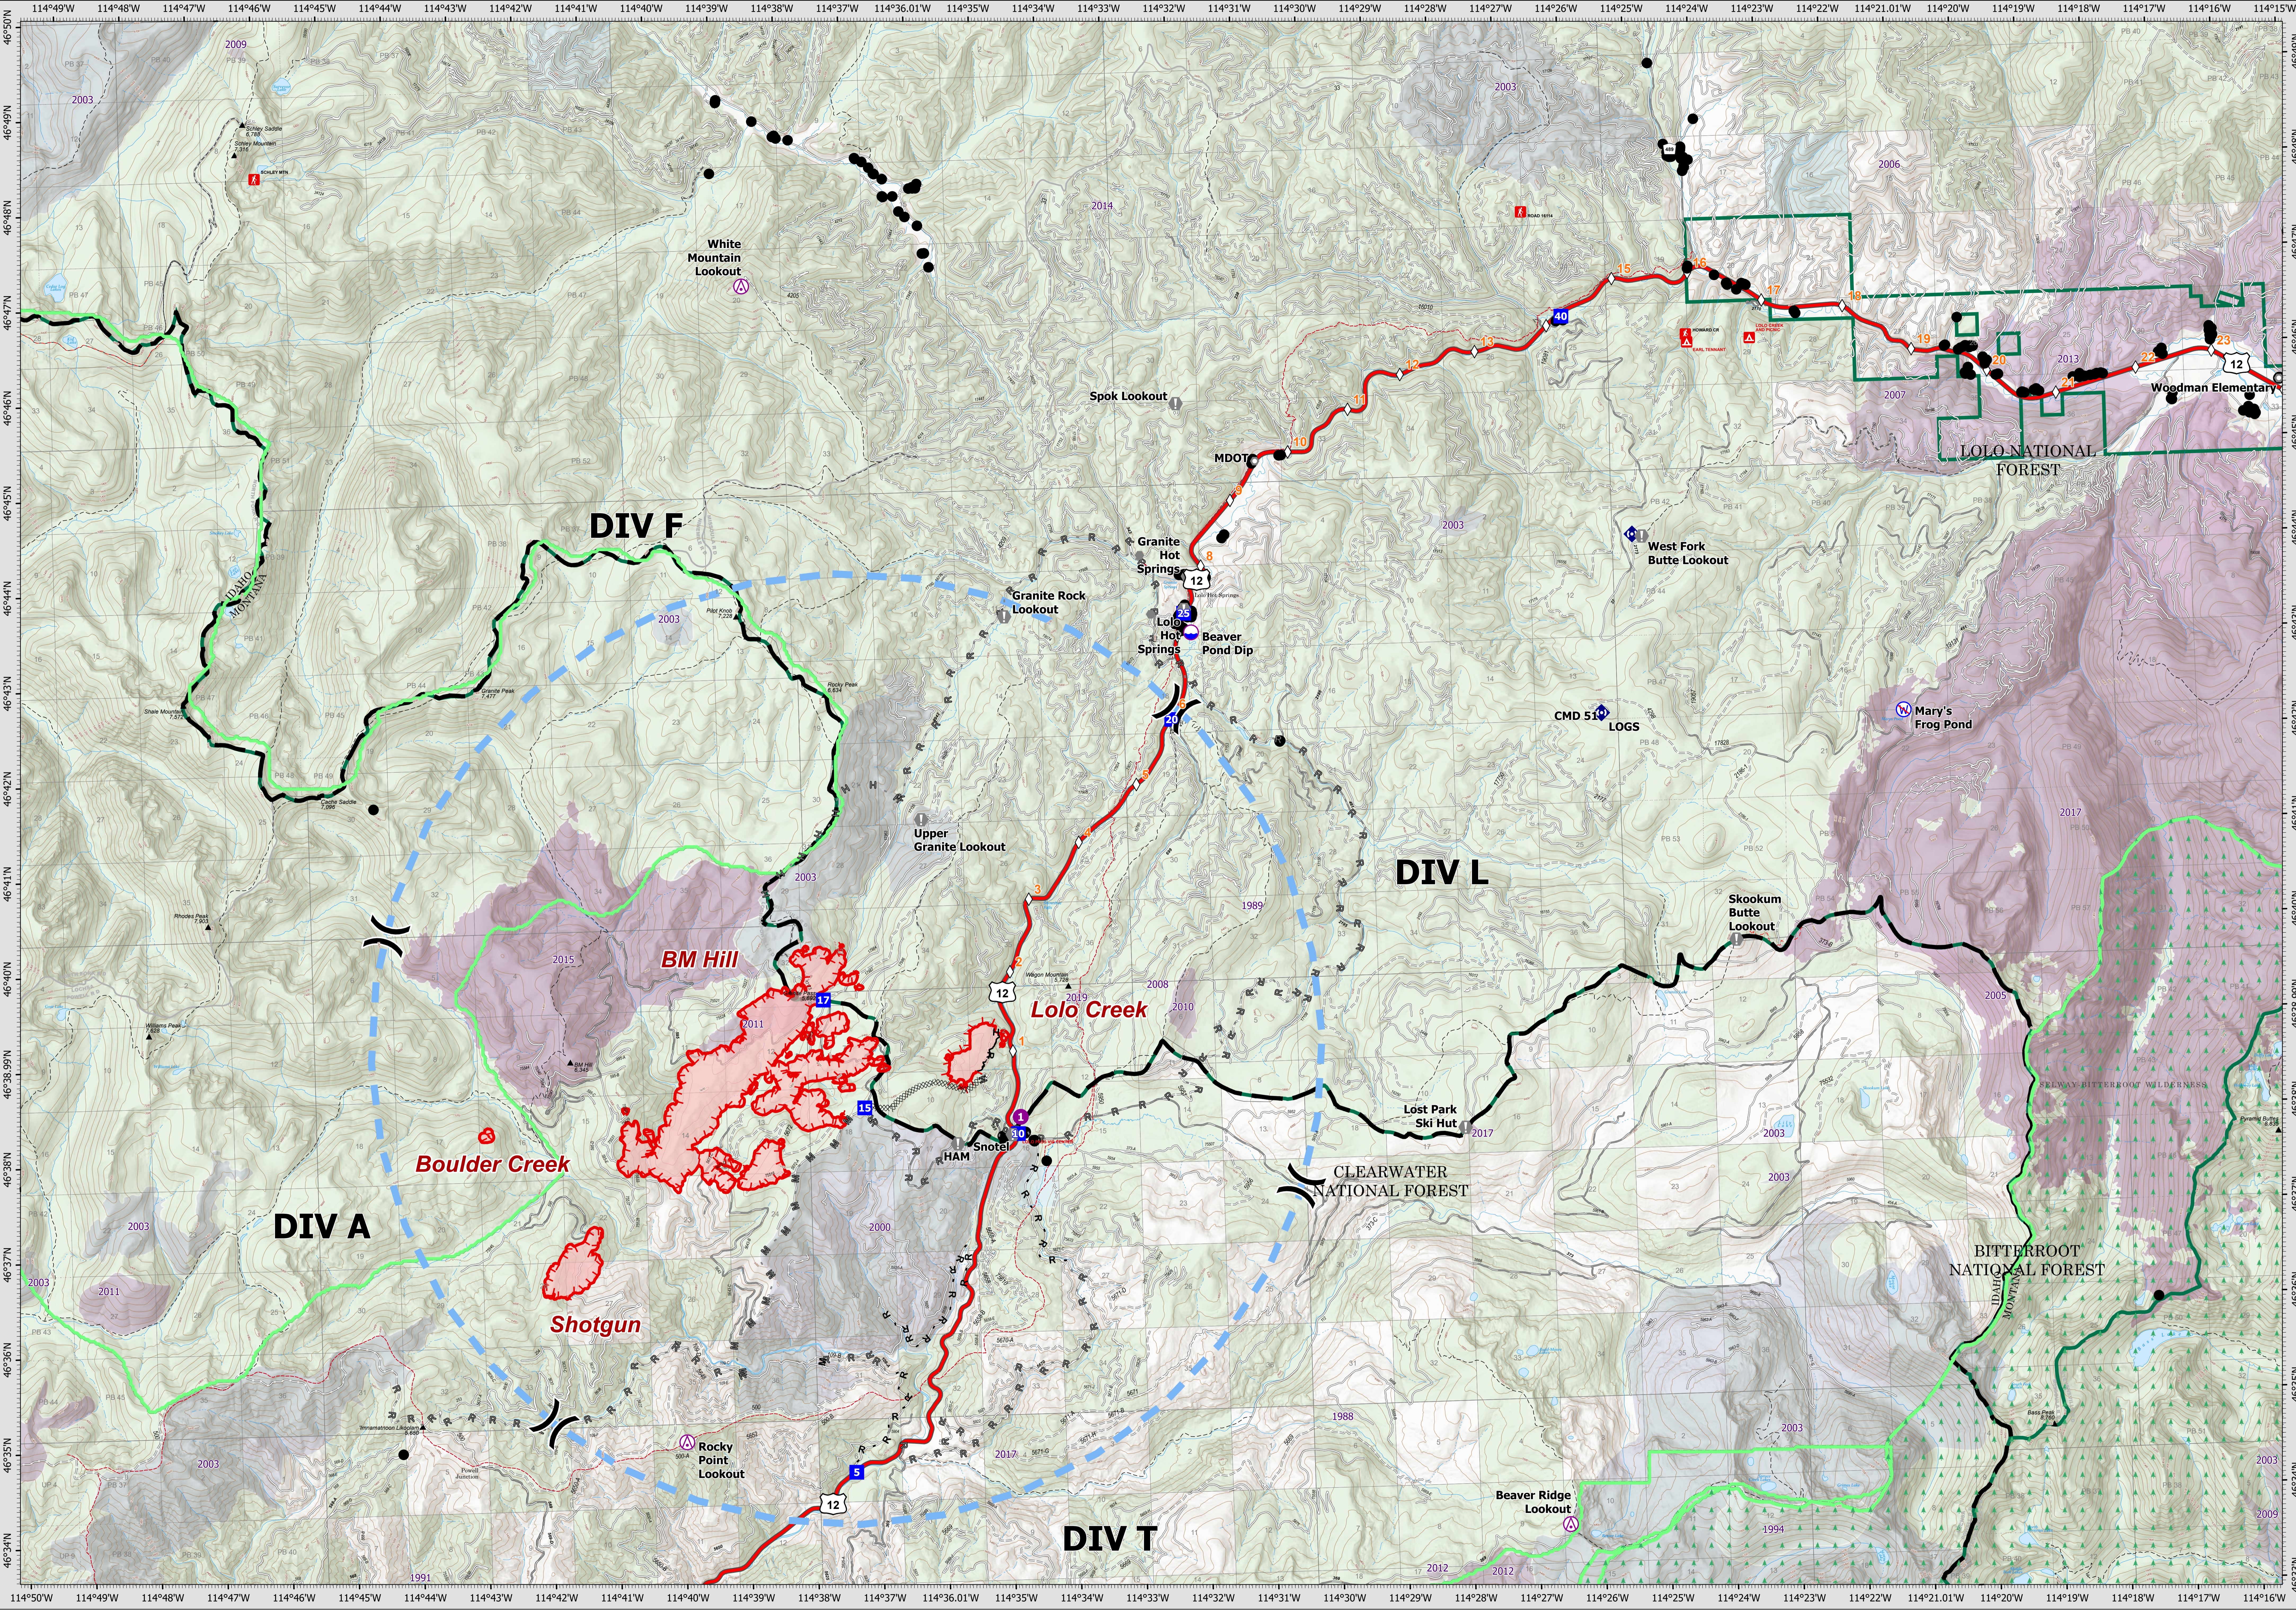

7/23/21 07:00

OPERATIONS

Granite Pass Complex

MT-LNF-000962
7/23/21 07:00

2,375 acres
IR updated 7/22/21 02:30

- Wildfire Daily Fire Perimeter
- Completed Dozer Line
- Completed Hand Line
- Completed Mixed Construction Line
- Completed Road as Line
- Planned Hand Line
- Planned Mixed Construction Line
- Planned Road as Line
- Fence
- Temporary Flight Restriction
- Fire Edge
- Contained Line
- MT/ID State Boundary
- Proposed Great Burn Wilderness Area
- FS Wilderness Boundary

Fire History

- 1980 - 1984
- 1985 - 1989
- 1990 - 1994
- 2000 - 2004
- 2005 - 2009
- 2010 - 2014
- 2015 - 2020

- Aerial Hazard
- Dip Site
- Helispot
- Division Break
- Drop Point
- Value at Risk
- Other
- Landmark
- Repeater
- Restricted Water Source
- Structures
- Mile Marker
- Paved FS Road
- Gravel Road
- Dirt Road
- Unimproved Road