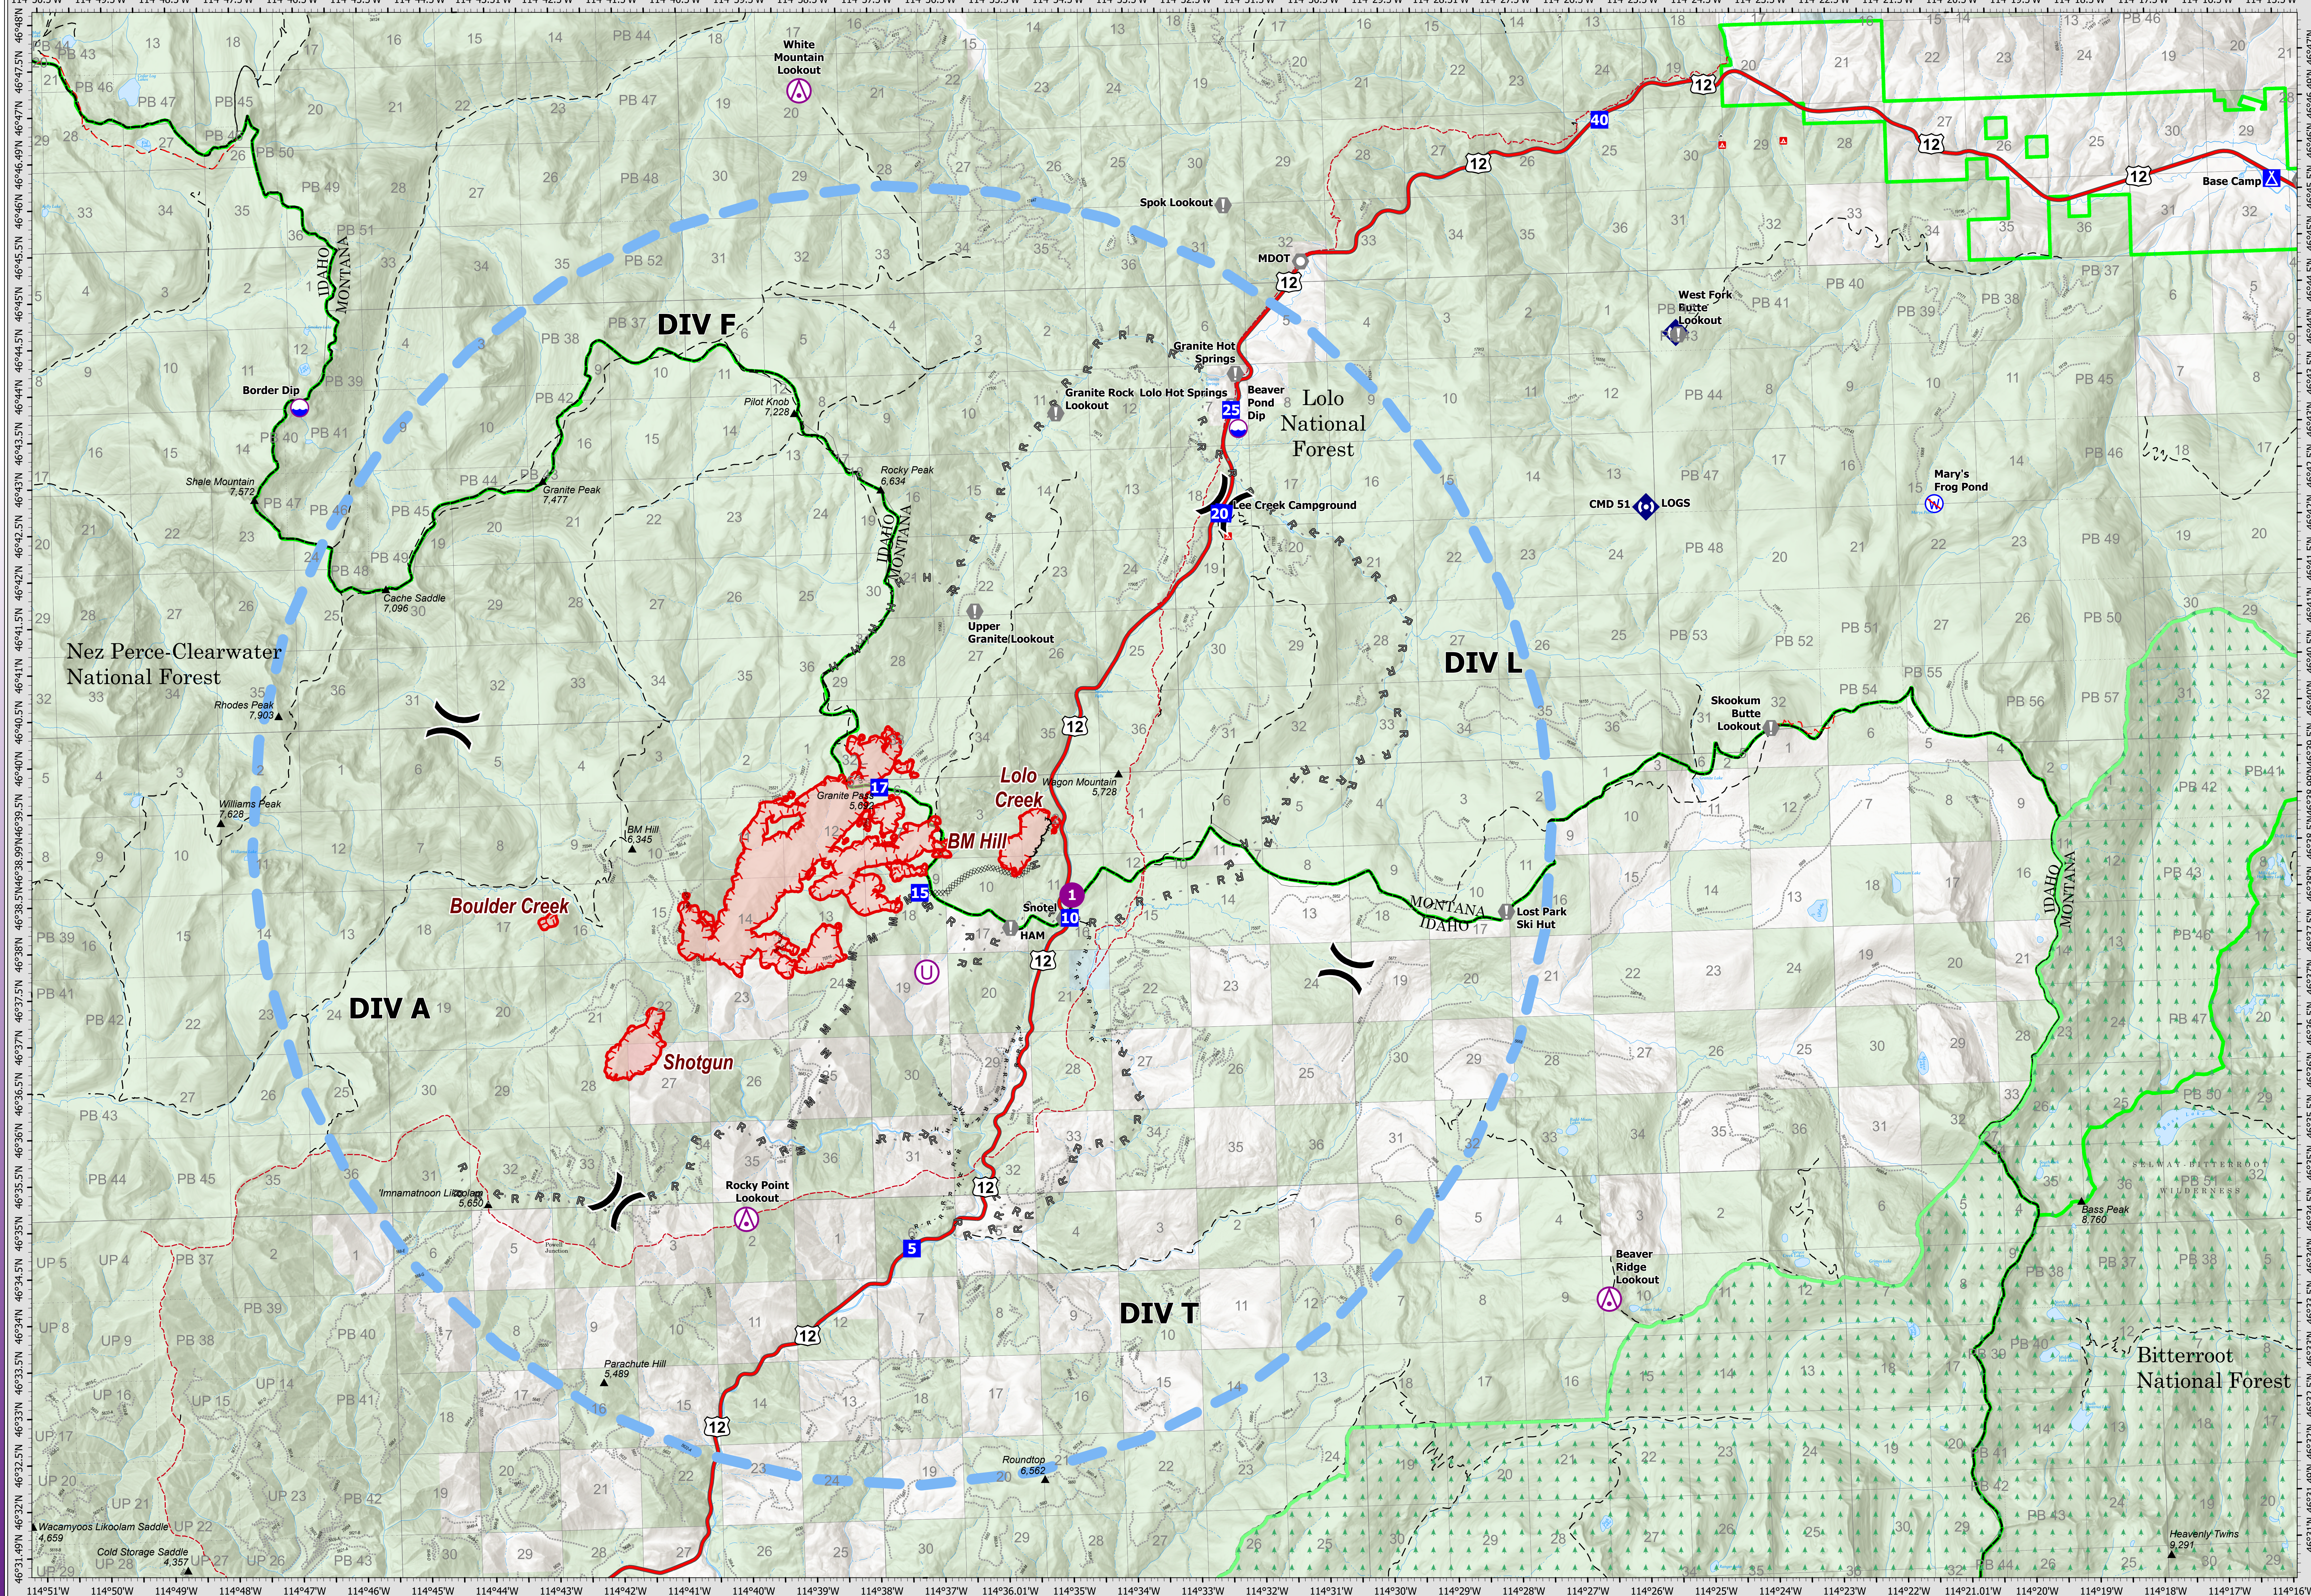

7/24/21 07:00

AIR OPERATIONS

Granite Pass Complex

MT-LNF-000962
7/24/21 07:00

2,606 acres
IR updated 7/22/21 23:00

- | | | |
|-----------------------------------|------------------------------|-------------------------|
| Wildfire Daily Fire Perimeter | Fire Edge | Drop Point |
| Completed Dozer Line | Contained Line | Camp |
| Completed Hand Line | Temporary Flight Restriction | Value at Risk |
| Completed Mixed Construction Line | Aerial Hazard | Landmark |
| Completed Road as Line | Dip Site | Repeater |
| Planned Hand Line | Helispot | Restricted Water Source |
| Planned Mixed Construction Line | Unimproved Landing Area | FS Wilderness Boundary |
| Planned Road as Line | Division Break | |

CIMT15 GIS Updated: 7/23/2021 14:2