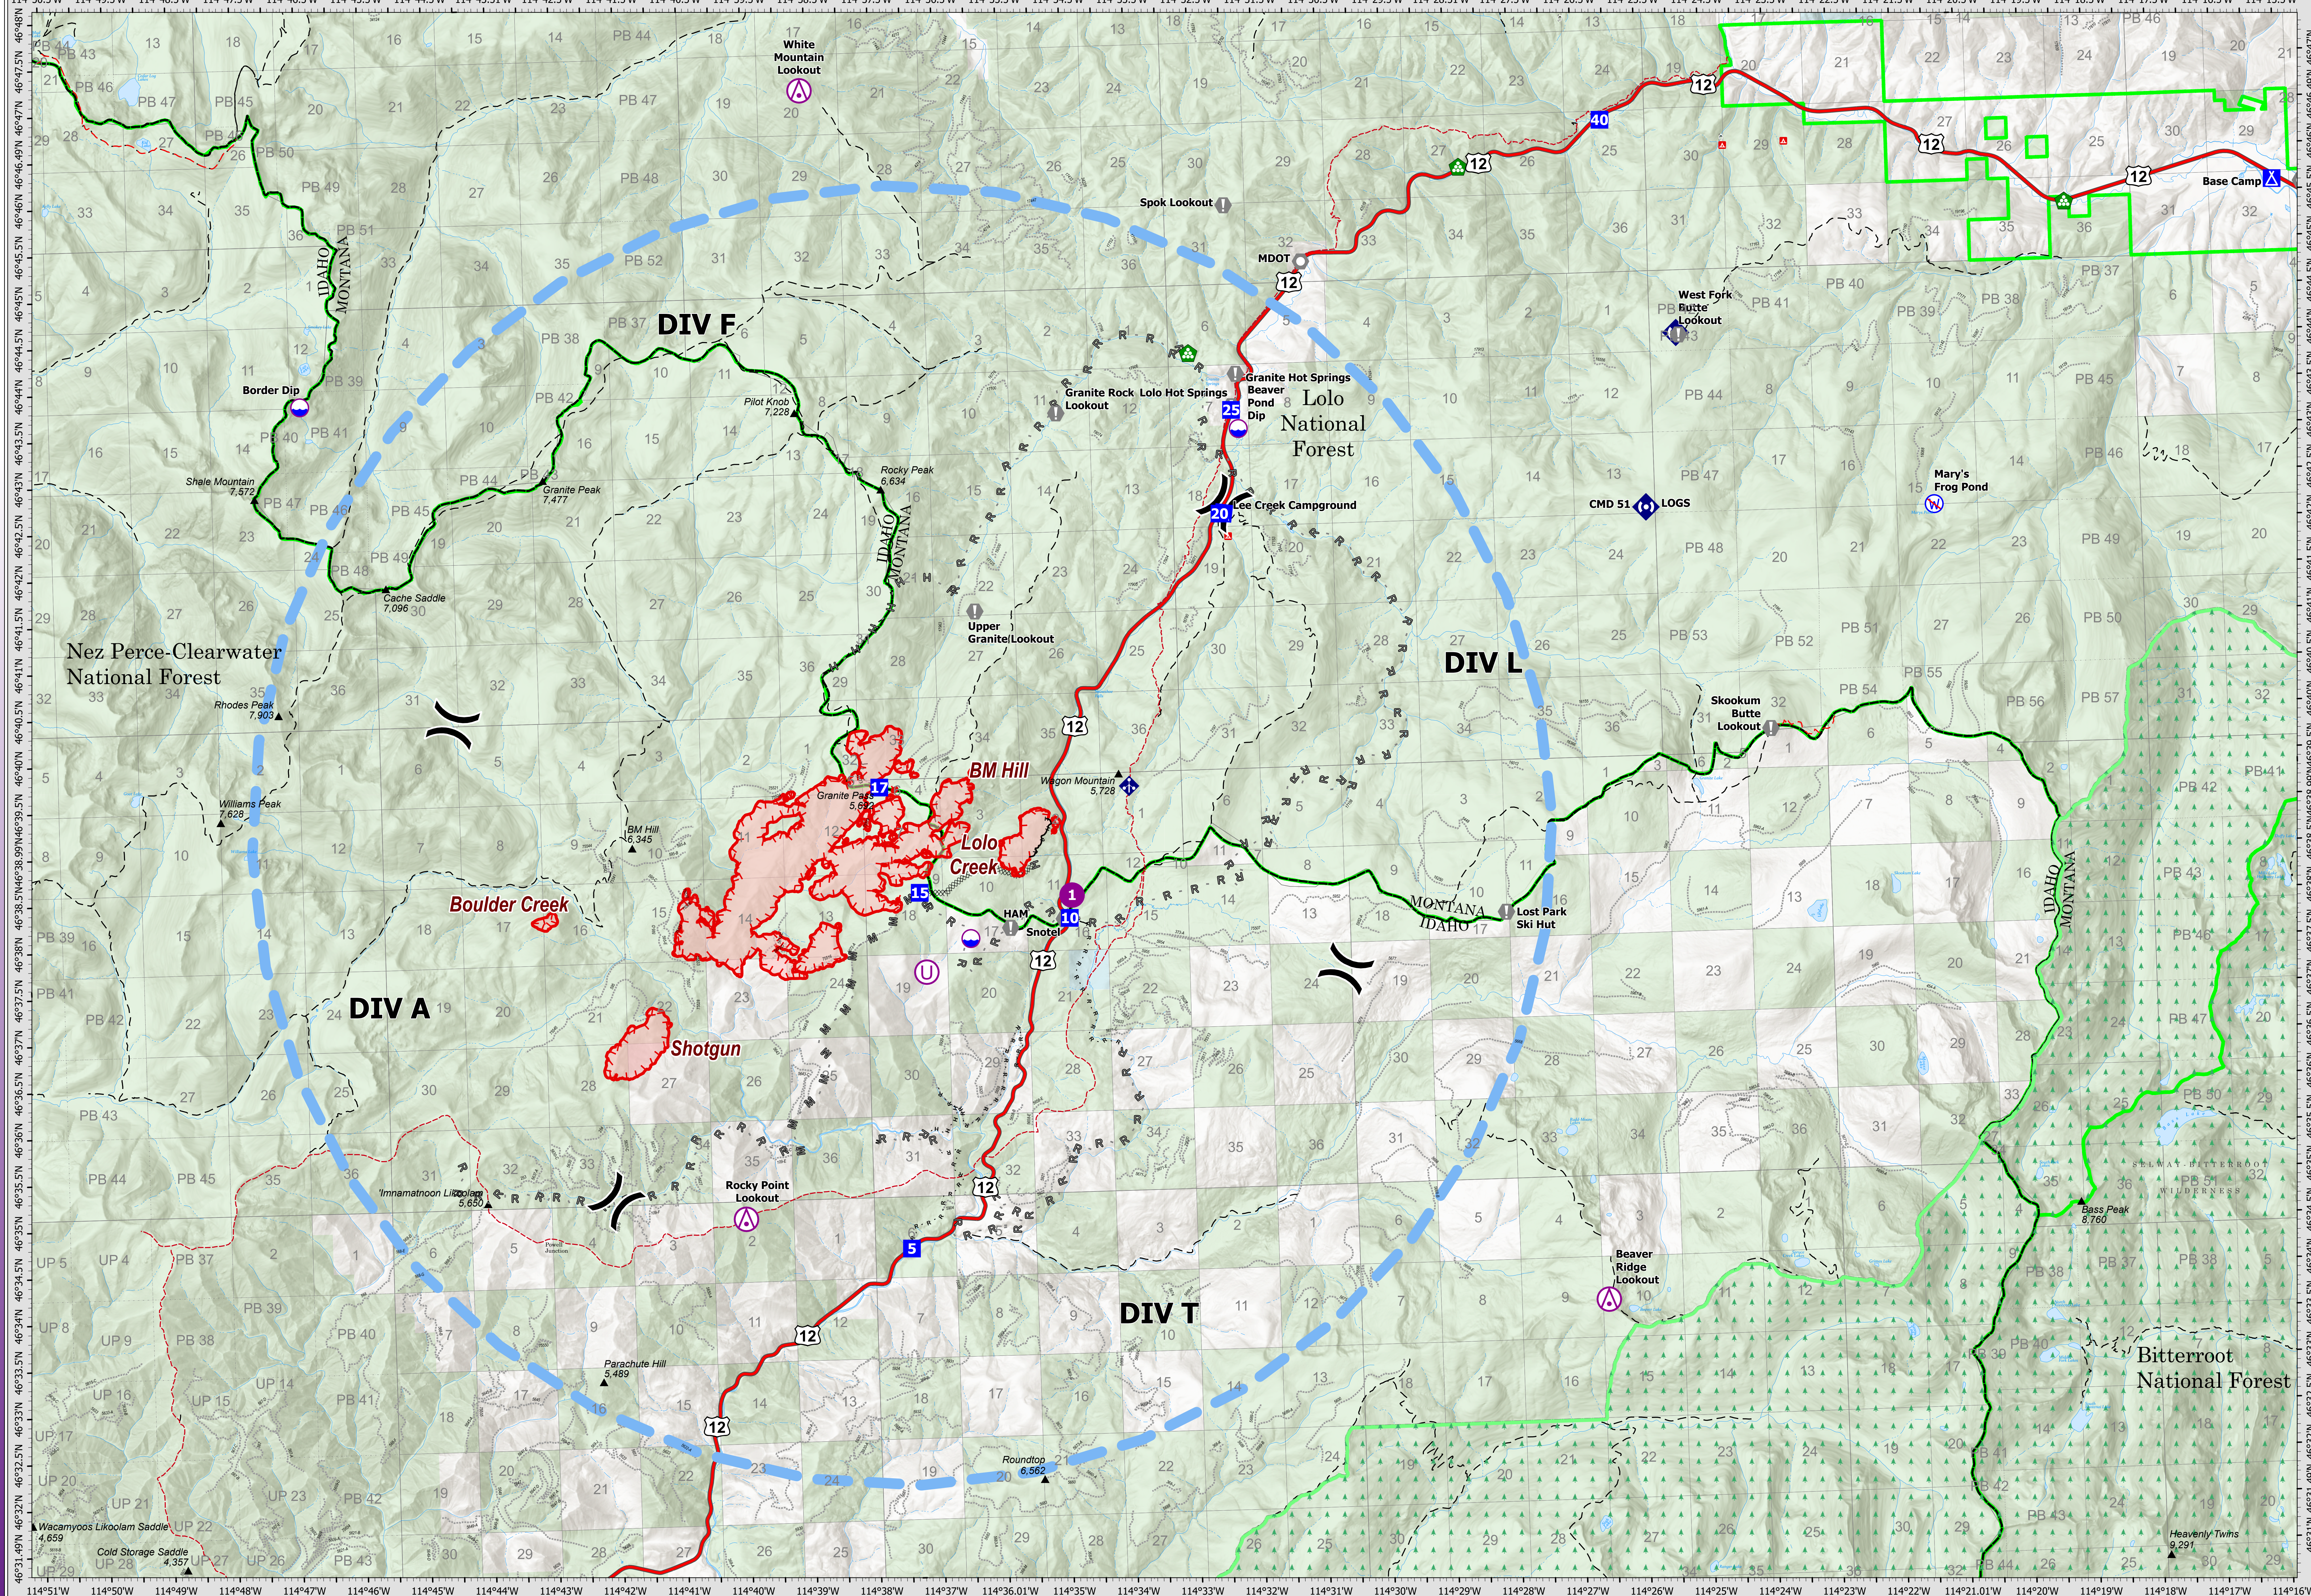

7/25/21 07:00

AIR OPERATIONS

### Granite Pass Complex

MT-LNF-000962  
7/25/21 07:00

3,017 acres  
IR updated 7/24/21 02:00

- Wildfire Daily Fire Perimeter
- Completed Dozer Line
- Completed Hand Line
- Completed Mixed Construction Line
- Completed Road as Line
- Planned Hand Line
- Planned Mixed Construction Line
- Planned Road as Line
- Fire Edge
- Contained Line
- Temporary Flight Restriction
- Aerial Hazard
- Dip Site
- R Planned Road as Line
- Helispot
- Unimproved Landing Area
- Division Break
- Drop Point
- Camp
- Value at Risk
- o Landmark
- o Landing or Log Deck
- o Mobile Weather Unit
- o Repeater
- o Restricted Water Source
- o FS Wilderness Boundary

CIMT15 GISB Updated: 7/24/2021 1545