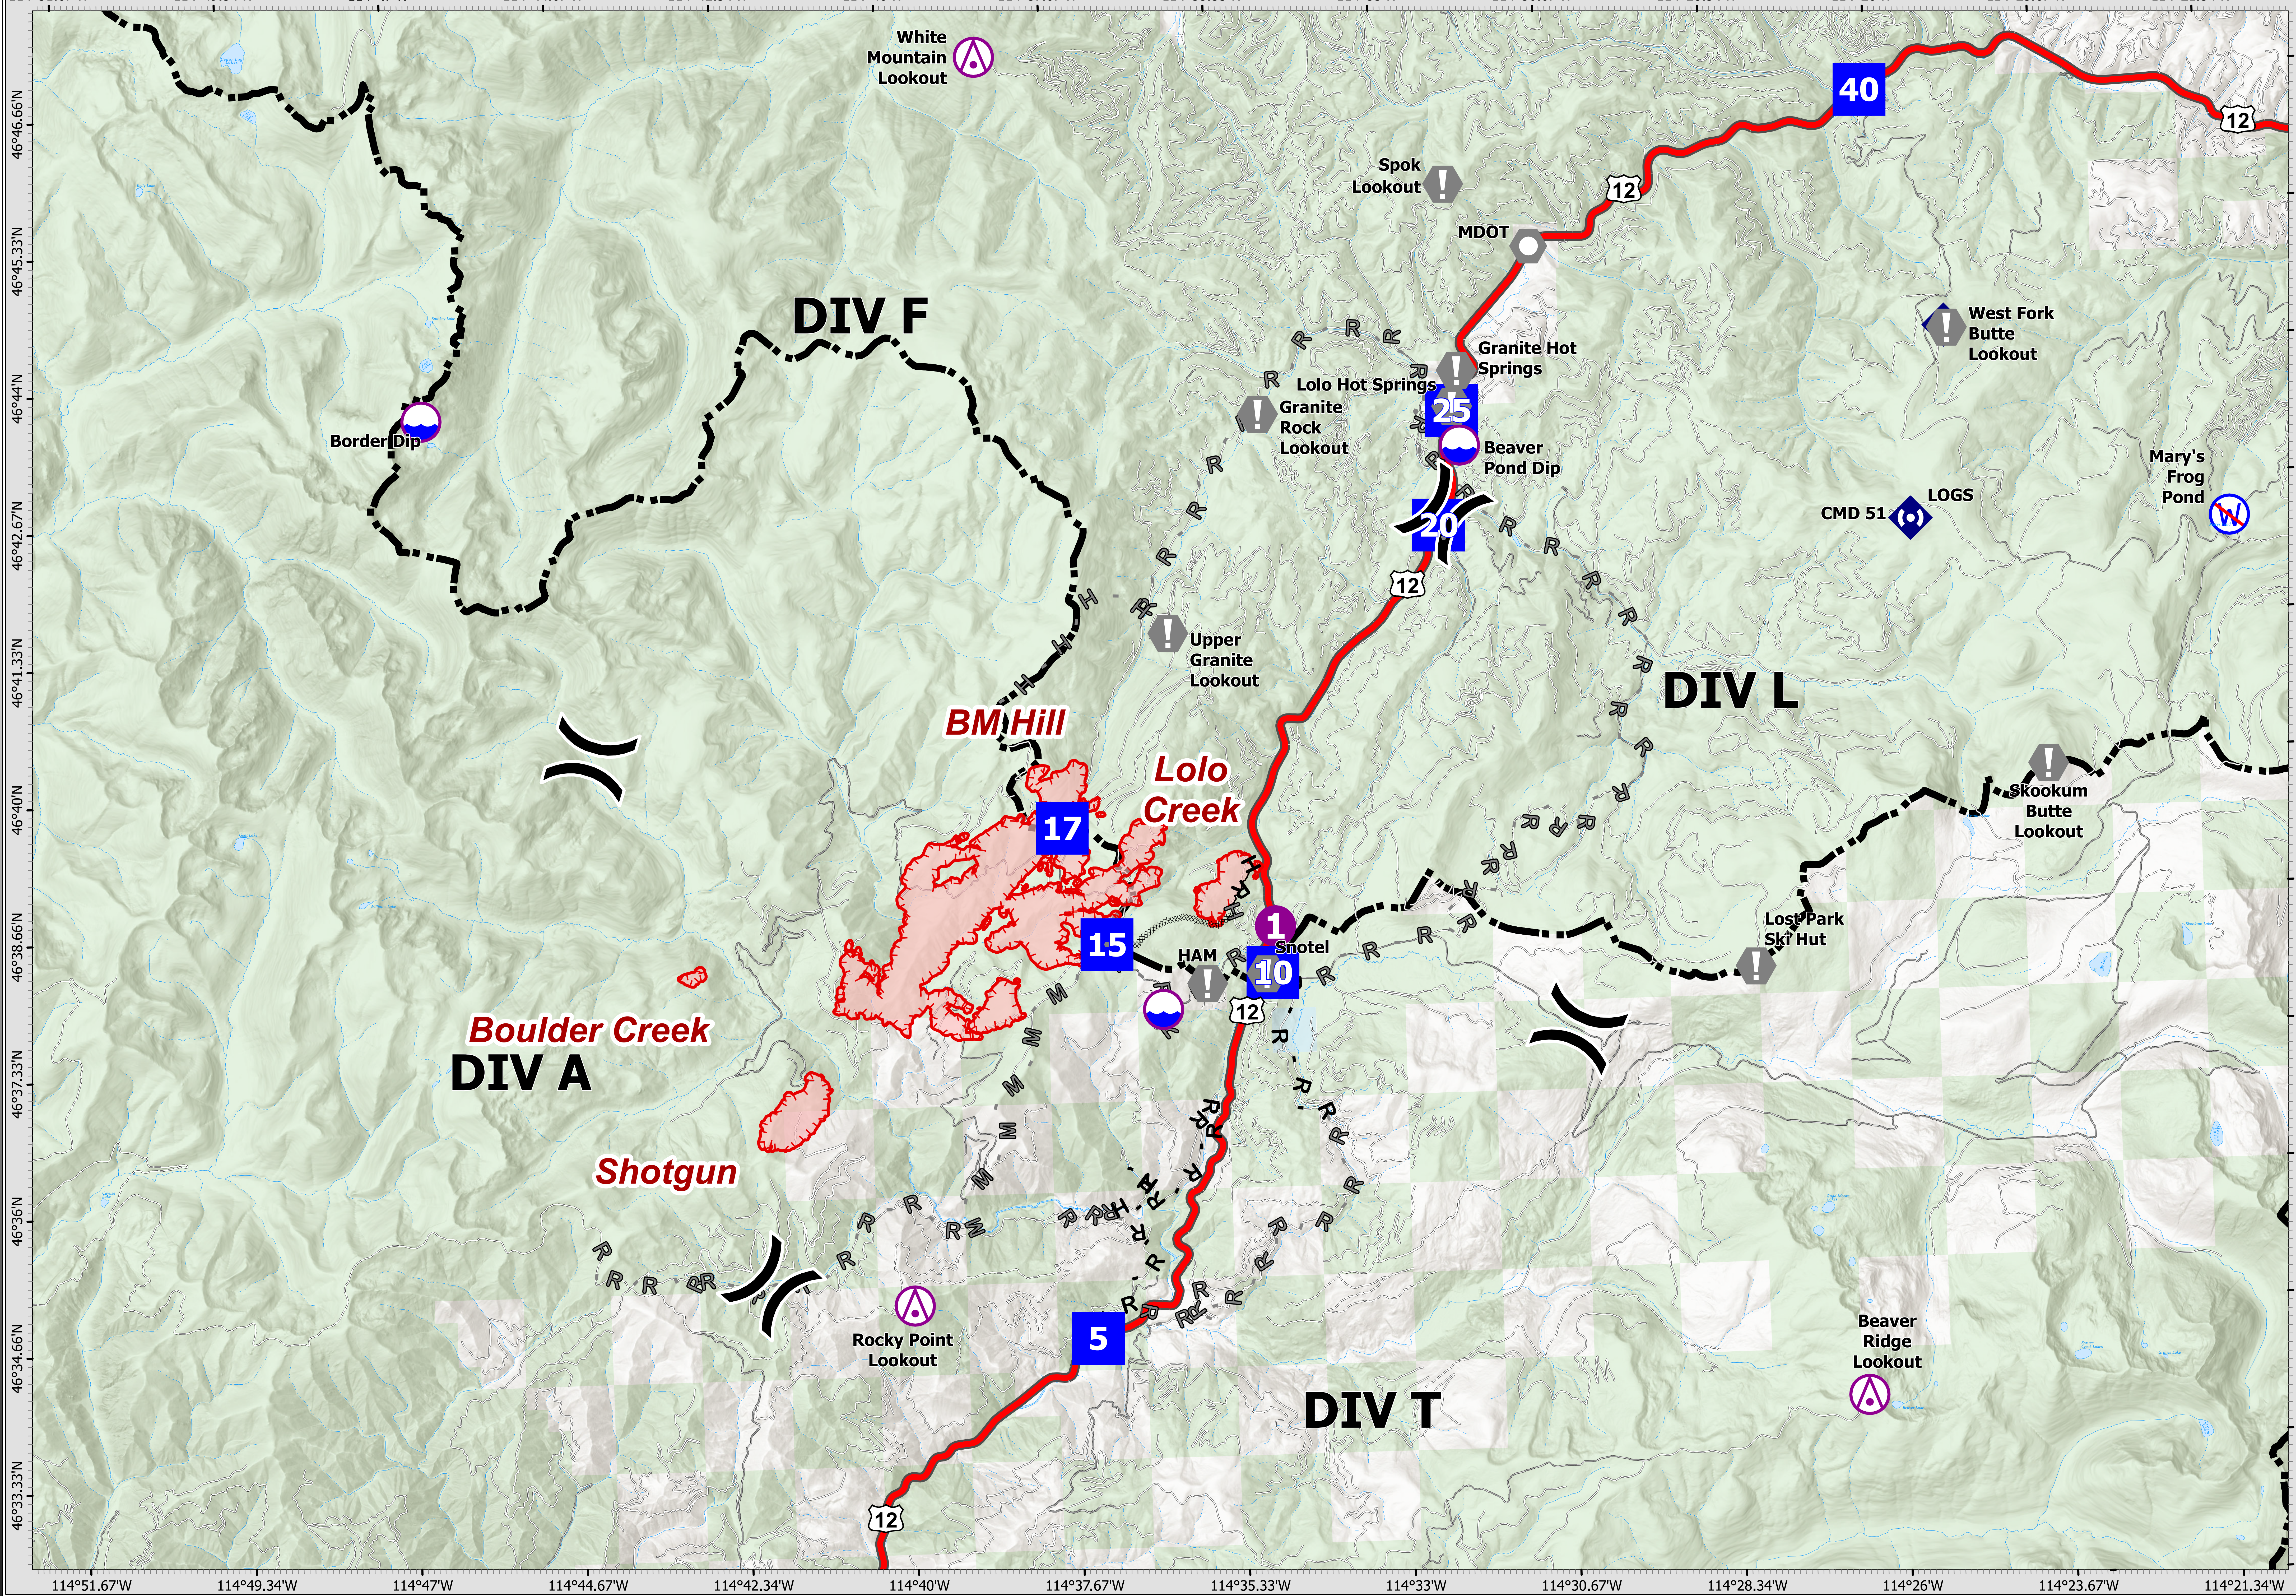

7/25/21 07:00

BRIEFING

Granite Pass Complex

MT-LNF-000962
7/25/21 07:00

3,017 acres
IR updated 7/24/21 02:00

- ▬ Wildfire Daily Fire Perimeter
- ⋈ Completed Dozer Line
- H Completed Hand Line
- M Completed Mixed Construction Line
- R Completed Road as Line
- Contained Line
- H Planned Hand Line
- M Planned Mixed Construction Line
- R Planned Road as Line
- Fire Edge
- Contained Line
- MT/ID State Boundary
- ⊙ Aerial Hazard
- ⊙ Dip Site
- ⊙ Helispot
- X Division Break
- Drop Point
- Value at Risk
- Other
- Landmark
- ◆ Repeater
- ⊙ Restricted Water Source