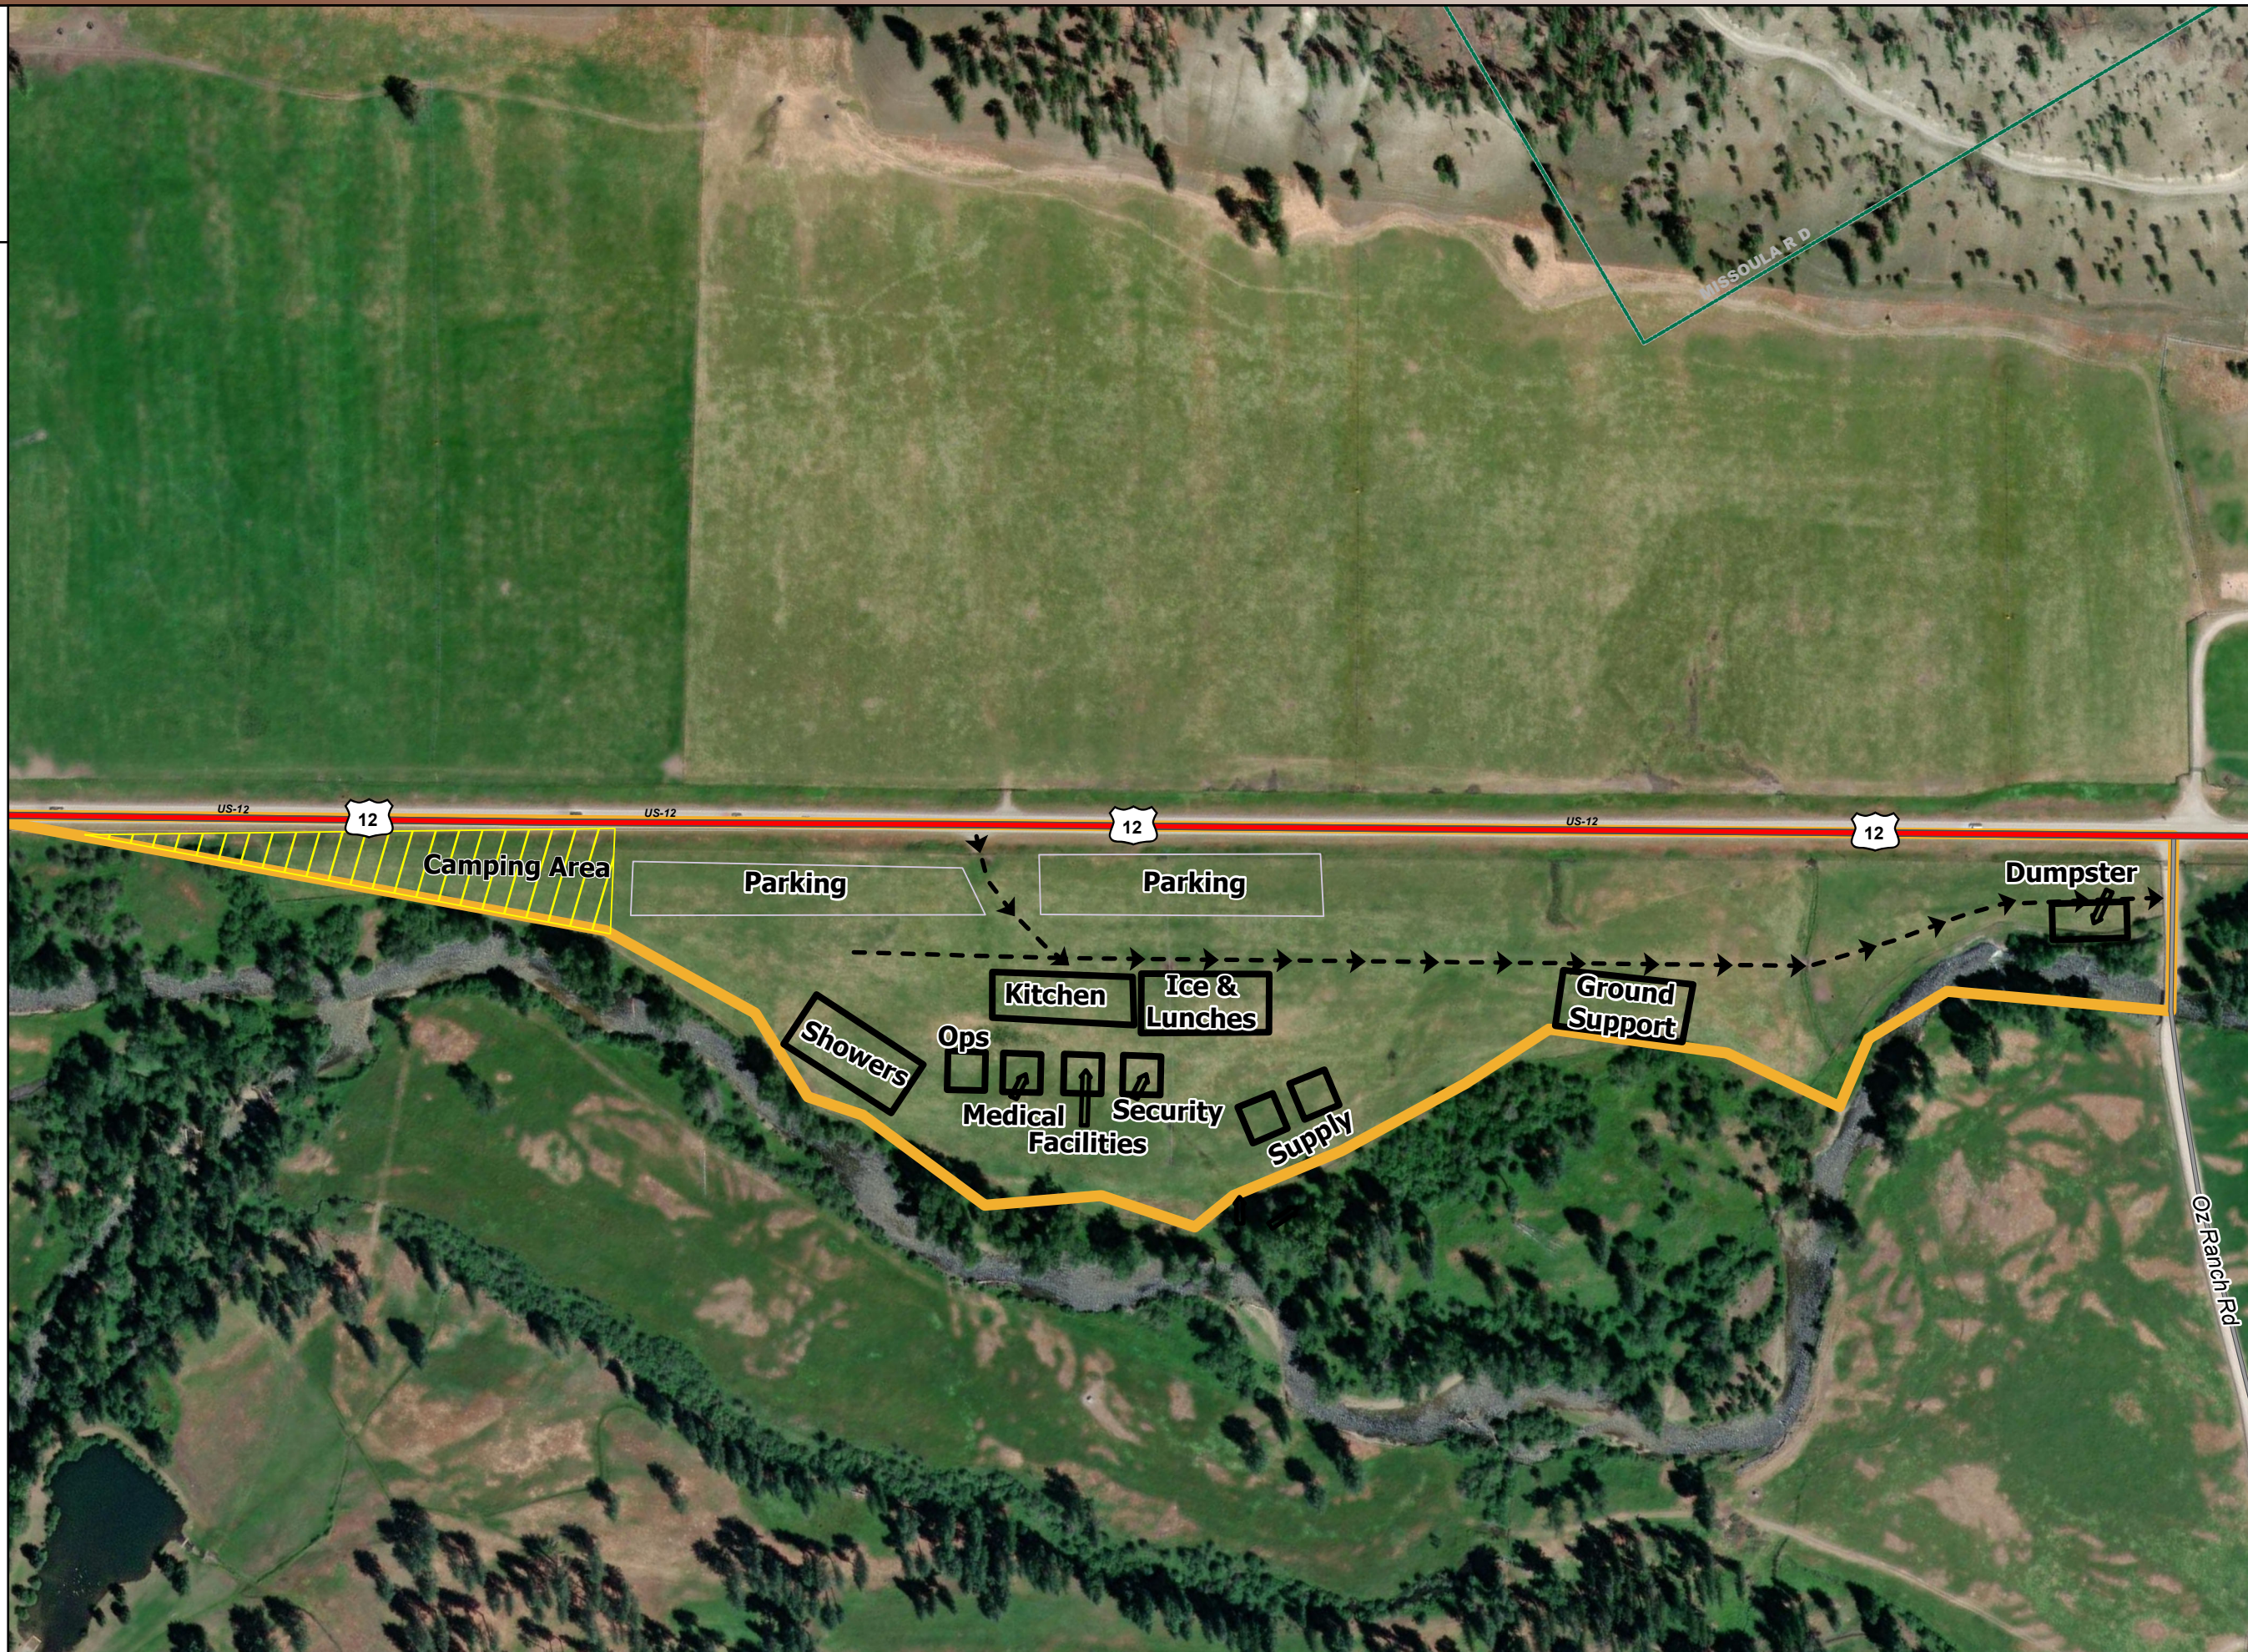

# BASECAMP

7/28/21 07:00

## Granite Pass Complex

MT-LNF-000962  
7/28/21 07:00

- PowellRD\_RoadClosure
- HWY 12 (Open)
- Area Closure
- Base Camp Boundary
- Item of Interest
- Vehicle path
- Parking
- Camping Area

0 100 200 400 Feet

Datum: North American 1983

CIIMT15 GIS Updated: 7/27/2021 1646