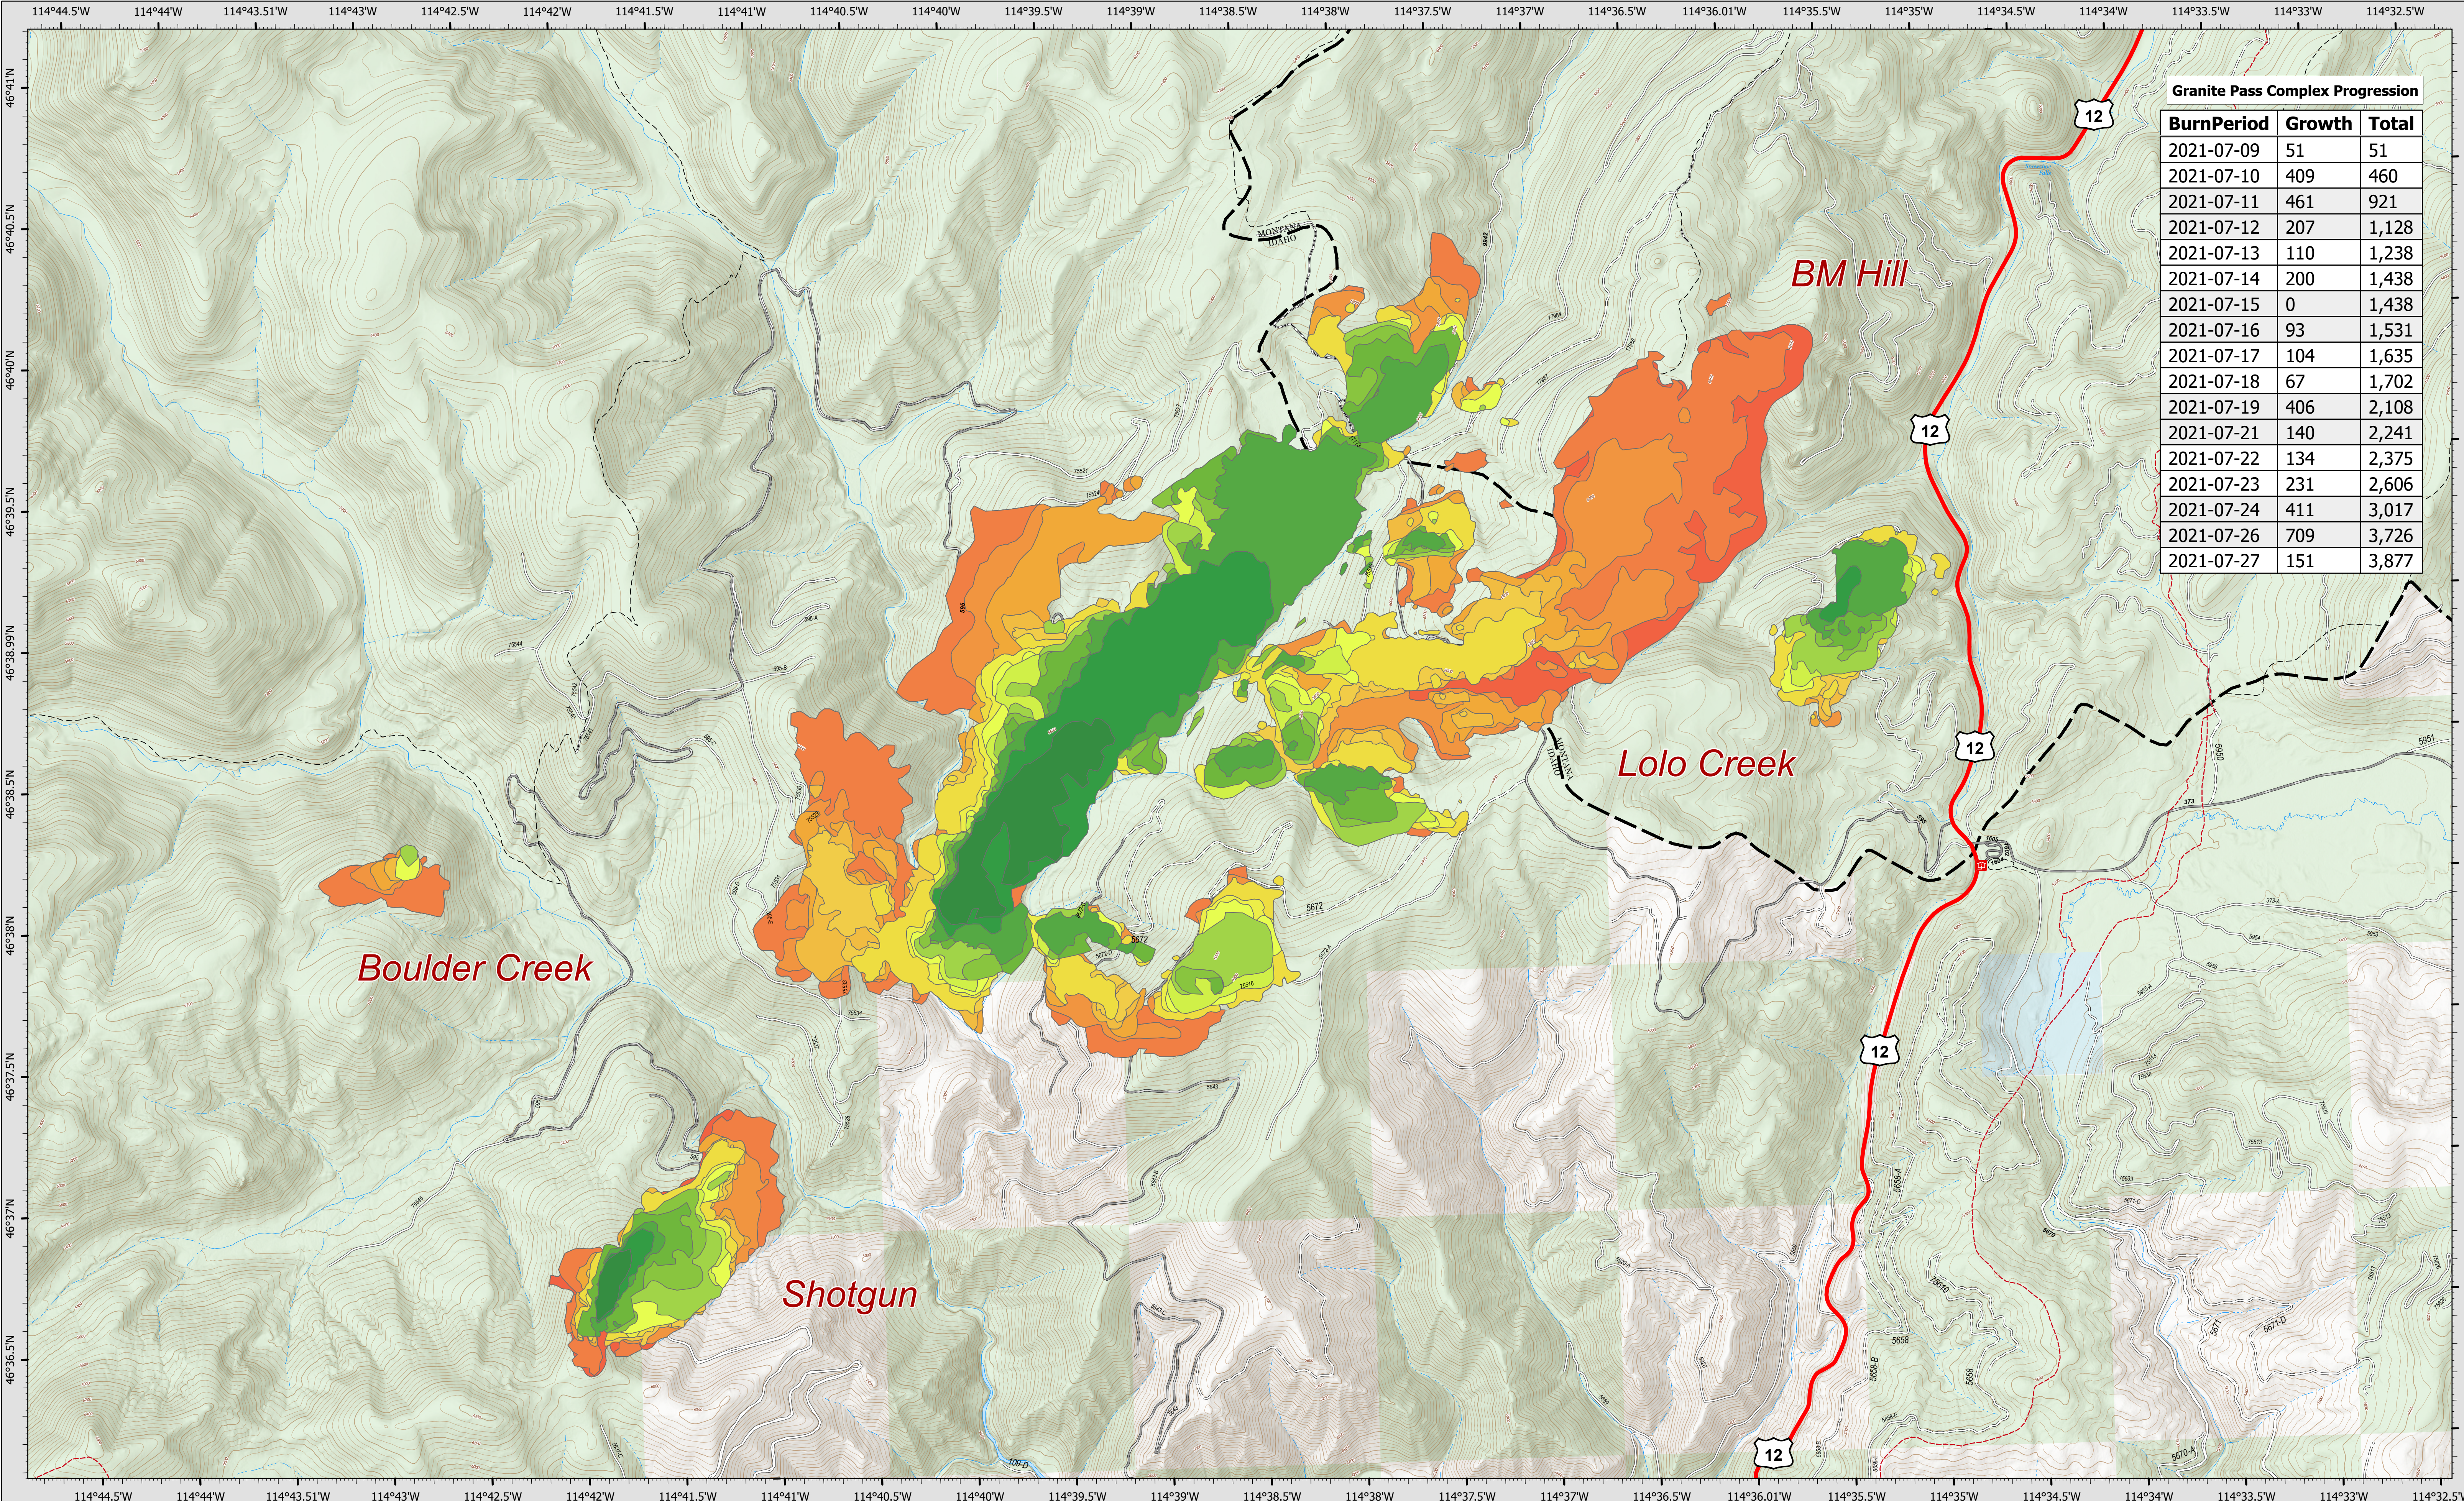

7/27/21 16:00

PROGRESSION

Granite Pass Complex Progression		
BurnPeriod	Growth	Total
2021-07-09	51	51
2021-07-10	409	460
2021-07-11	461	921
2021-07-12	207	1,128
2021-07-13	110	1,238
2021-07-14	200	1,438
2021-07-15	0	1,438
2021-07-16	93	1,531
2021-07-17	104	1,635
2021-07-18	67	1,702
2021-07-19	406	2,108
2021-07-21	140	2,241
2021-07-22	134	2,375
2021-07-23	231	2,606
2021-07-24	411	3,017
2021-07-26	709	3,726
2021-07-27	151	3,877

Granite Pass Complex
 MT-LNF-000962
 7/27/21 16:00
 3,877 acres
 IR updated 7/26/21 11:00

- 2021-07-09
- 2021-07-10
- 2021-07-11
- 2021-07-12
- 2021-07-13
- 2021-07-14
- 2021-07-15
- 2021-07-16
- 2021-07-17
- 2021-07-18
- 2021-07-19
- 2021-07-21
- 2021-07-22
- 2021-07-23
- 2021-07-24
- 2021-07-26
- 2021-07-27

North arrow and scale bar (0 to 1 mile).
 Datum: North American 1983
 CIMT15 GISS Updated: 7/27/2021 1323