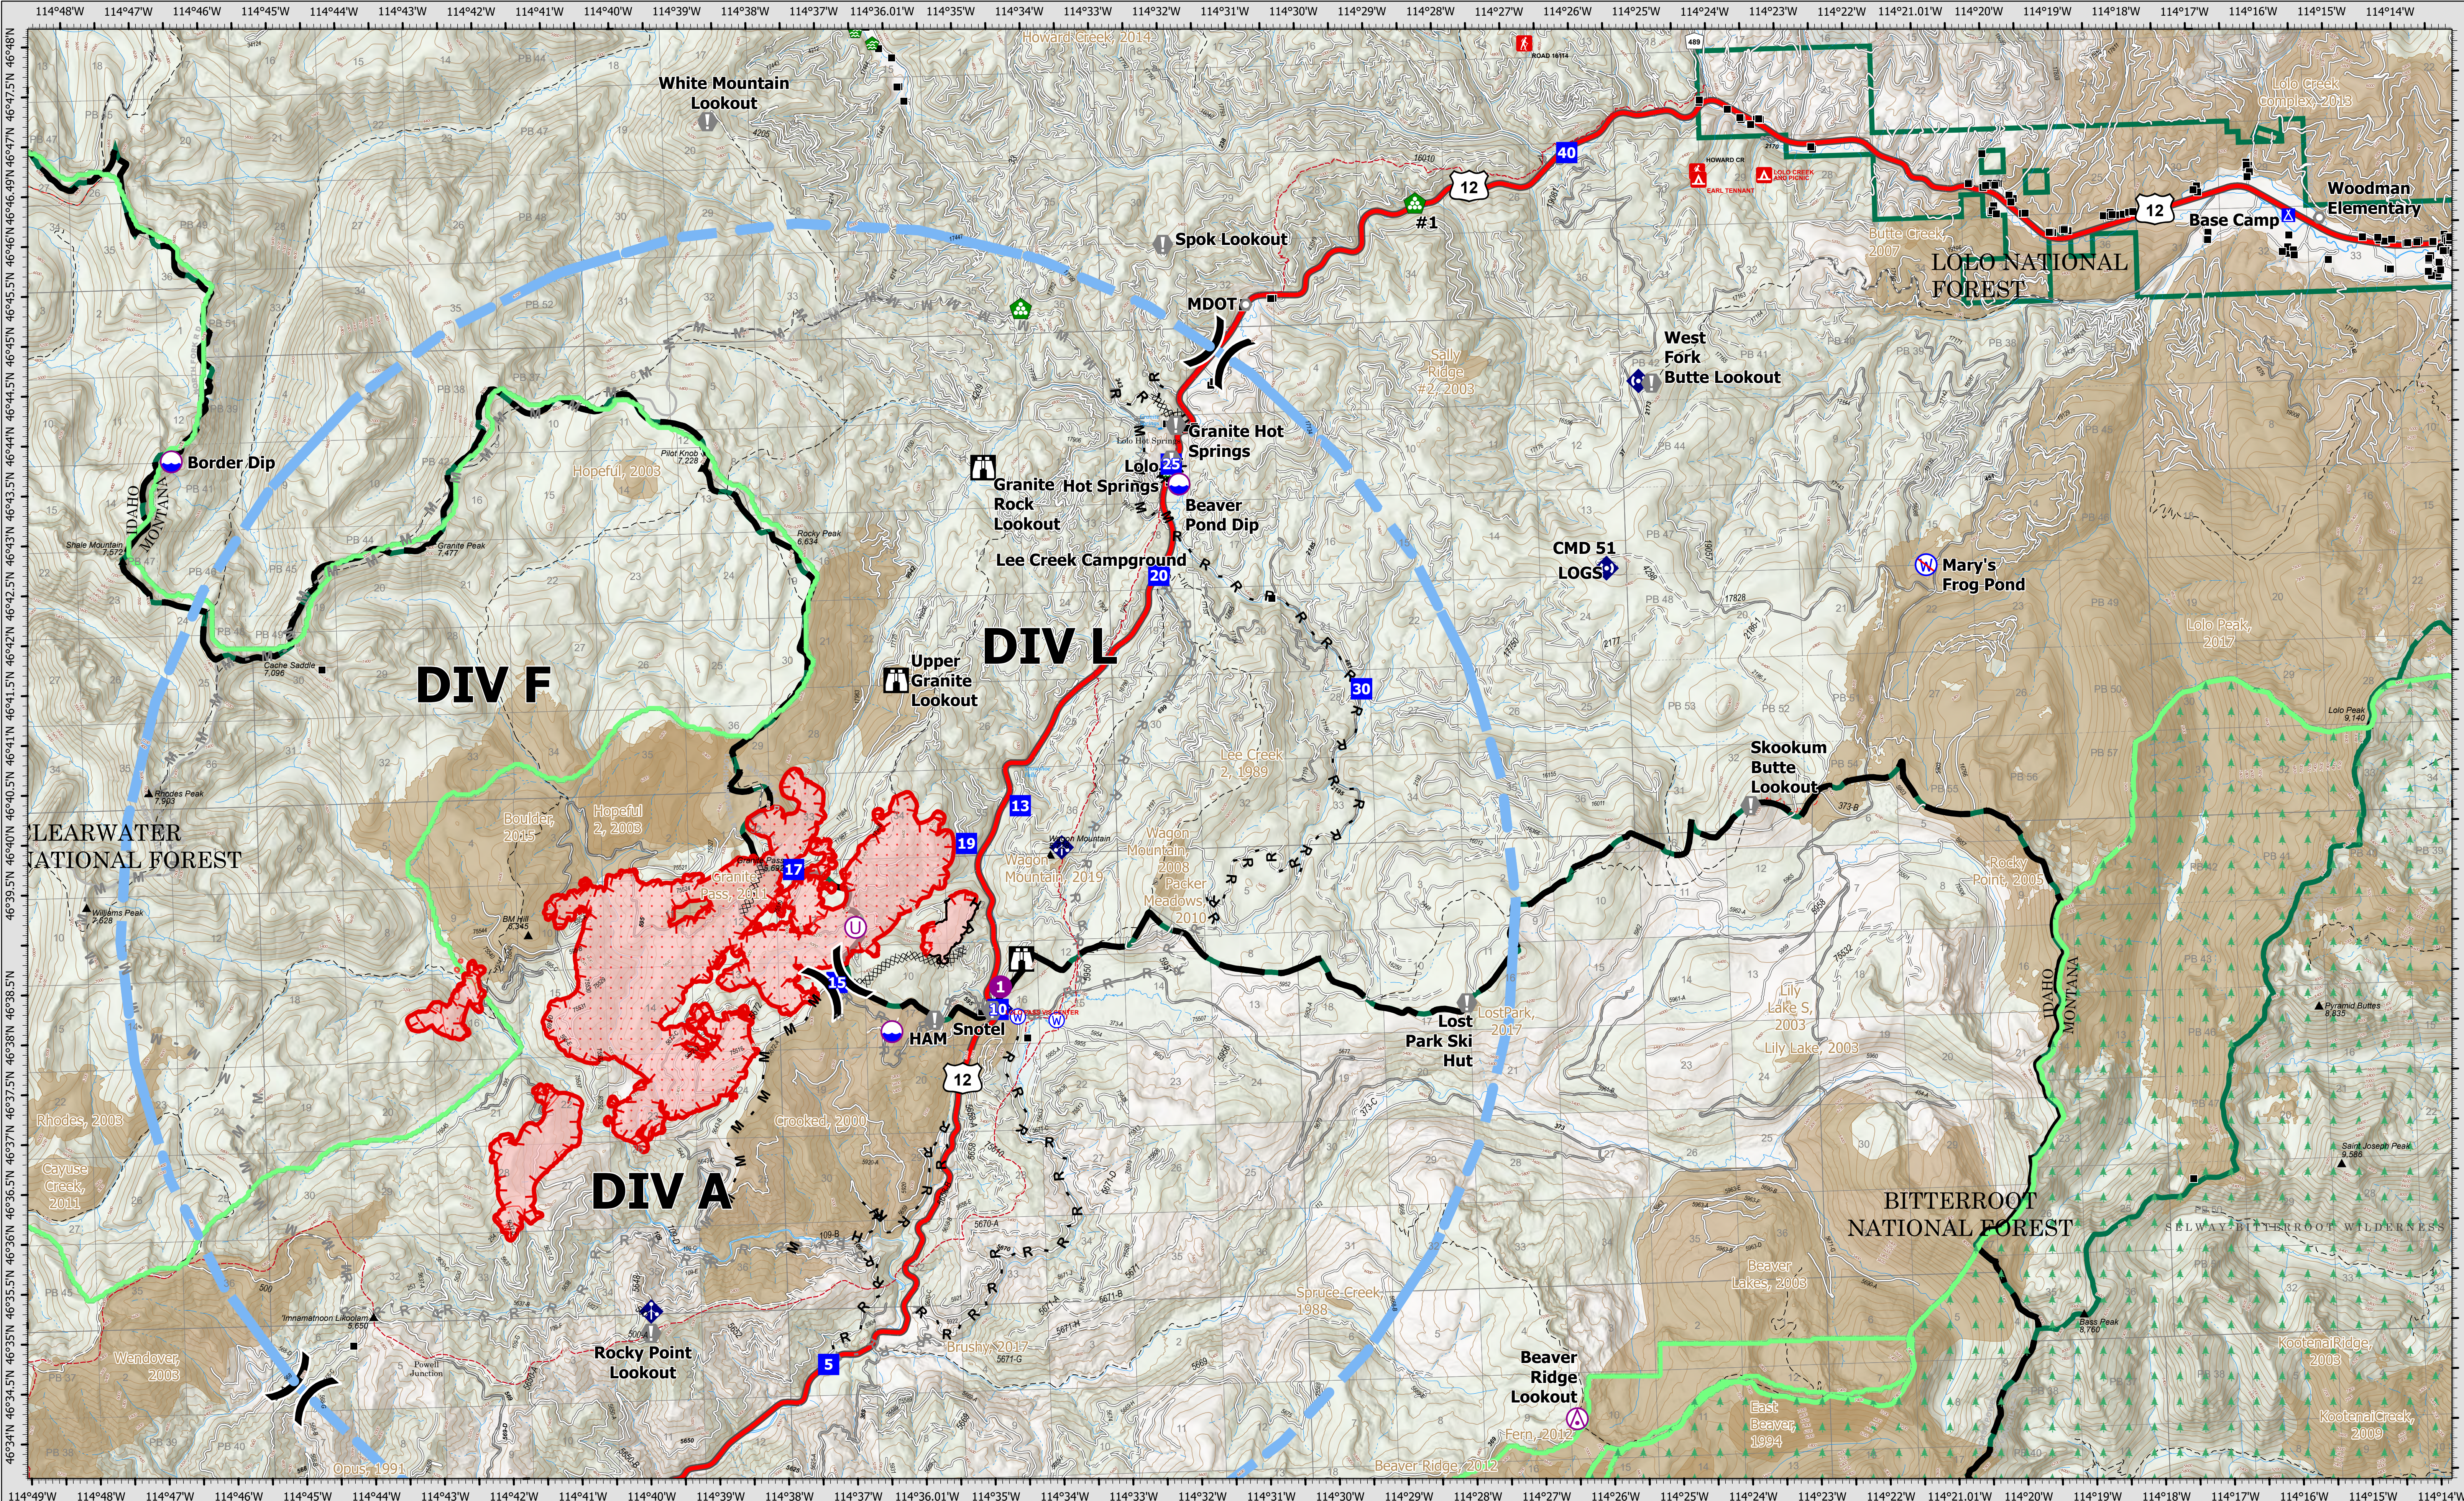

# OPERATIONS

**Granite Pass Complex**  
 MT-LNF-000962  
 8/3/21  
 5,739 acres  
 IR updated 8/2/21 @ 00:45

IR Heat Perimeter	Completed Mixed Construction Line	Contained Line	Camp
IR Intense Heat	Completed Road as Line	IR Isolated Heat Source	Lookout
IR Scattered Heat	Planned Fuel Break	Aerial Hazard	Value at Risk
Wildfire Daily Fire Perimeter	Planned Hand Line	Dip Site	Landmark
Completed Dozer Line	Planned Mixed Construction Line	Helispot	Water Development or Draft Site
Completed Fuel Break	Planned Road as Line	Unimproved Landing Area	Landing or Log Deck
Completed Hand Line	Temporary Flight Restriction	Division Break	Mobile Weather Unit
	Fire Edge	Drop Point	Internet Access
			Repeater
			Water Source
			Restricted Water Source
			Temporary Flight Restriction
			Structures
			FS Wilderness Boundary
			Proposed Great Burn Wilderness Area
			Fire History