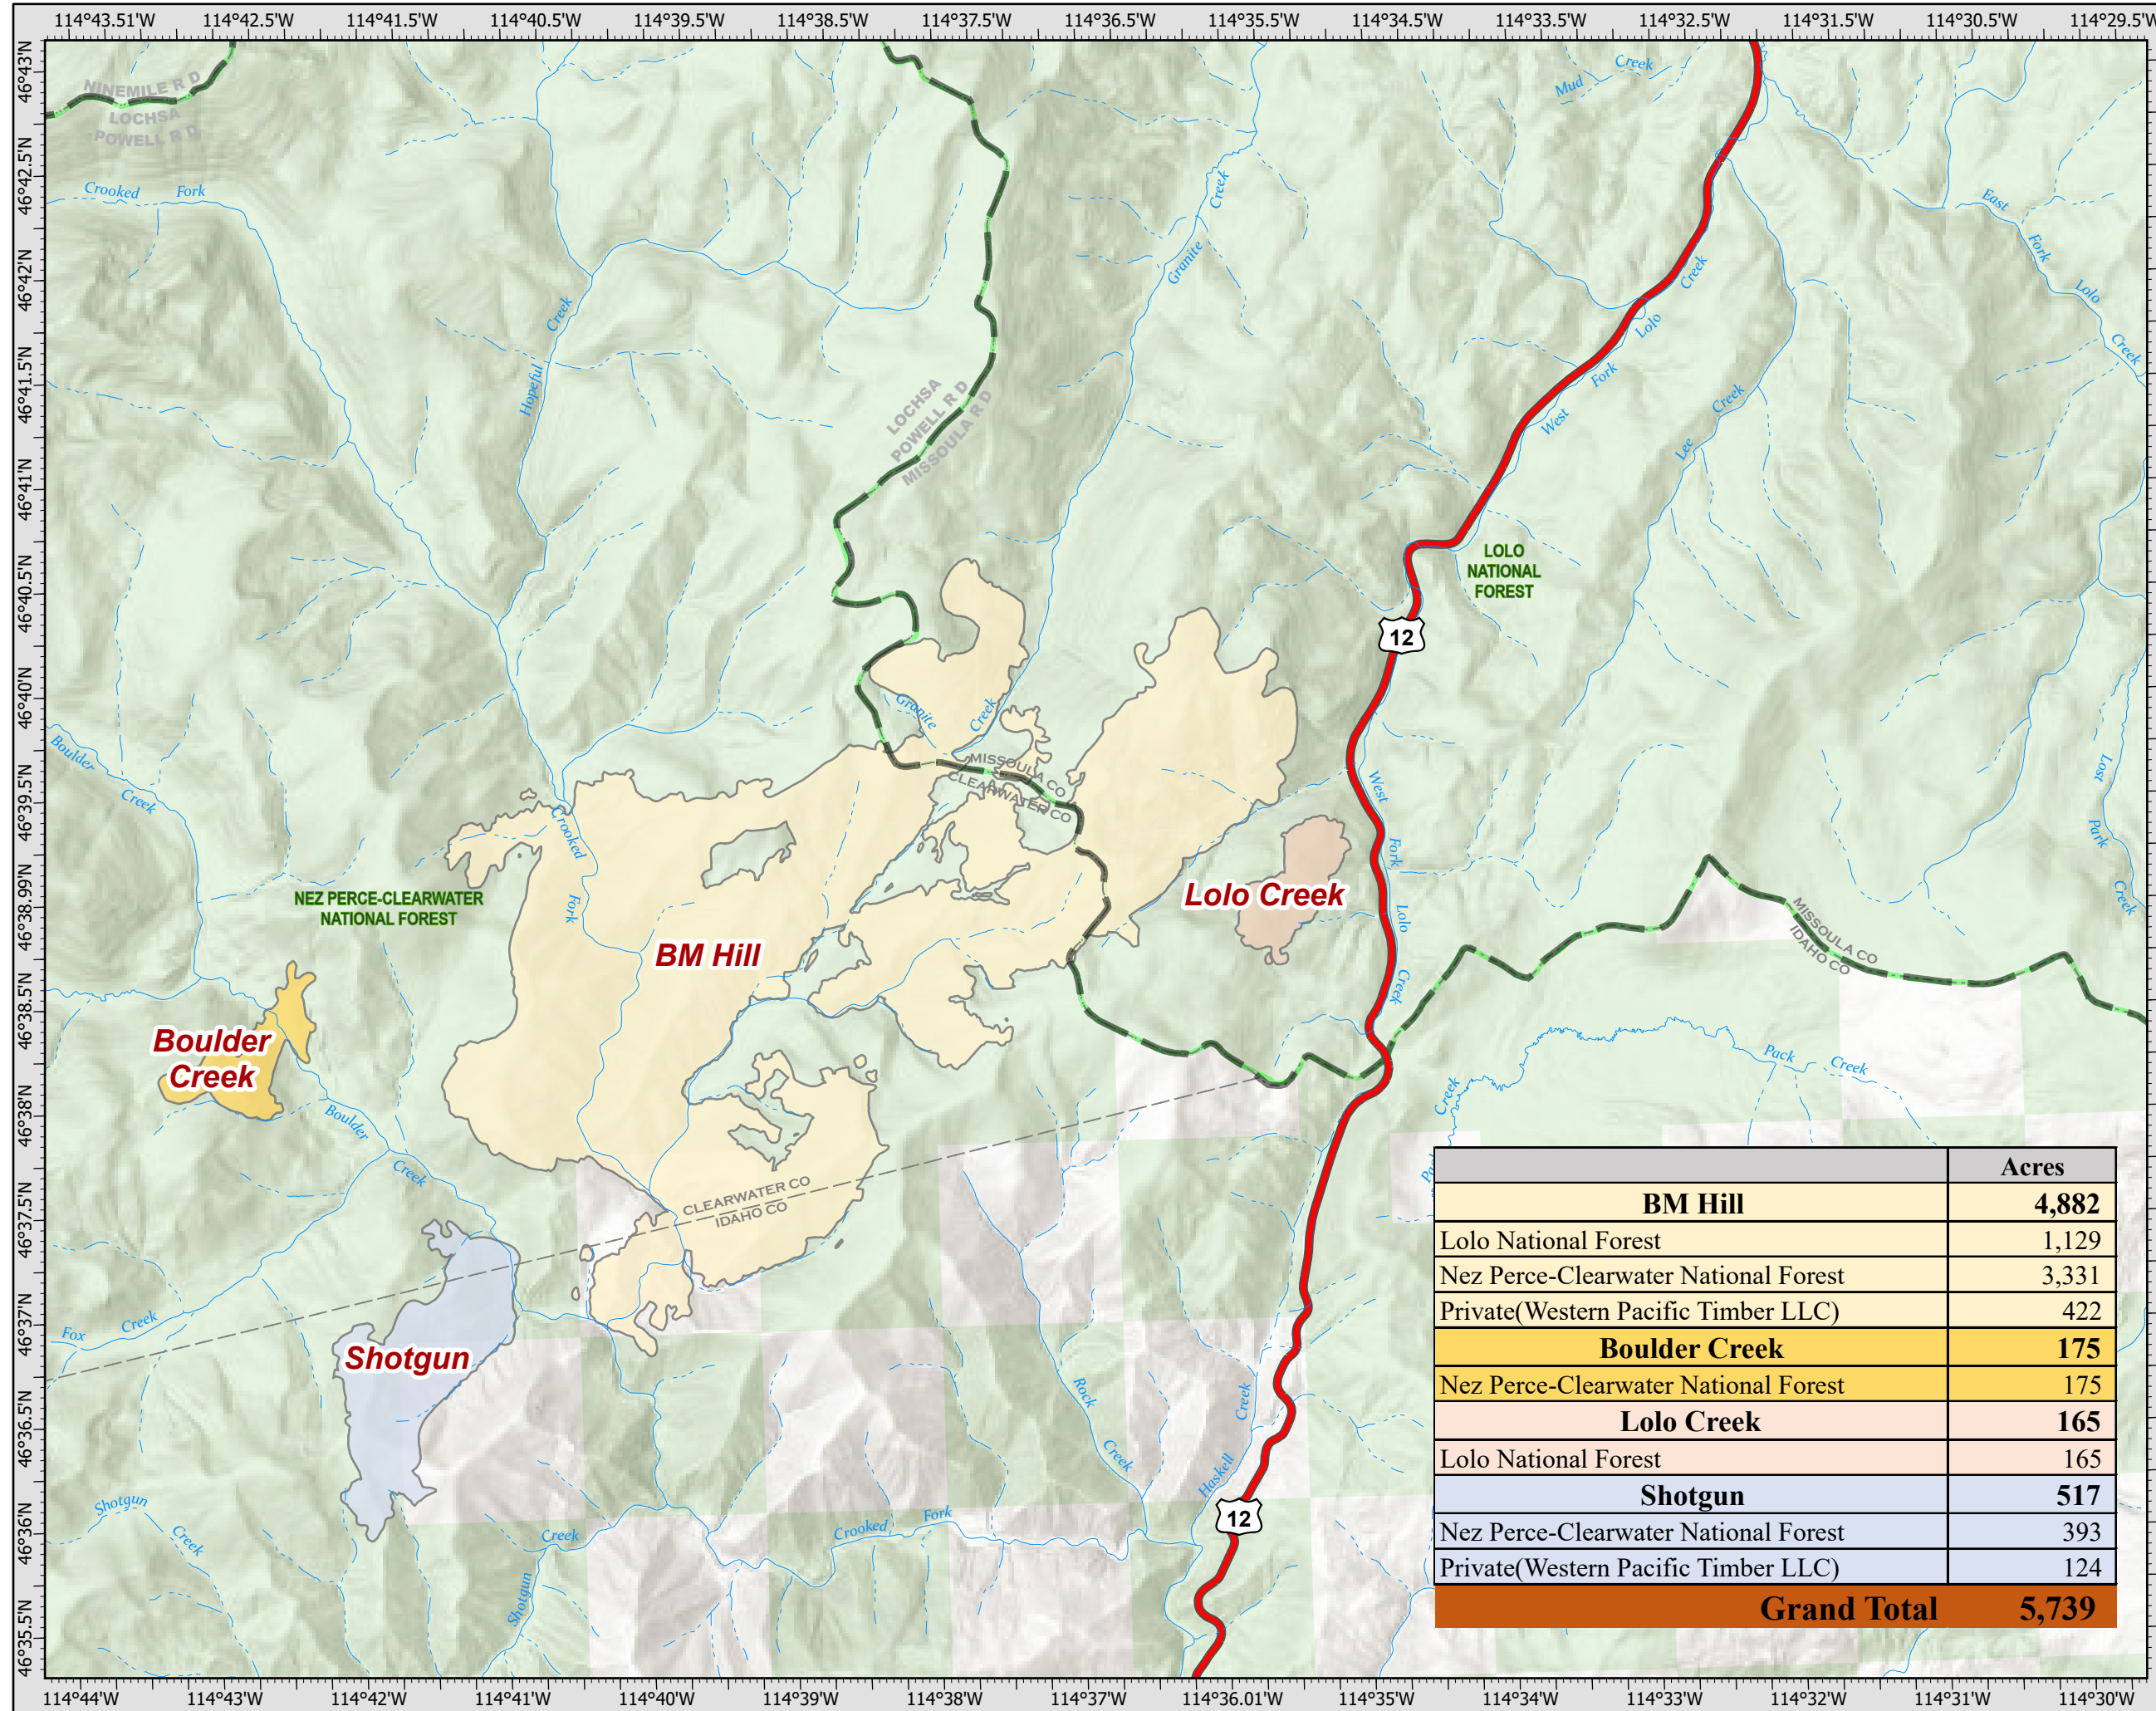

Ownership Acres

Granite Pass Complex

MT-LNF-000962

8/6/21

5,739 acres
IR updated 8/5/21 @ 01:30

- BM Hill
- Boulder Creek
- Lolo Creek
- Shotgun
- US Primary Route
- Administrative FS Boundary
- Ranger District Boundary
- Forest Service Land

	Acres
BM Hill	4,882
Lolo National Forest	1,129
Nez Perce-Clearwater National Forest	3,331
Private(Western Pacific Timber LLC)	422
Boulder Creek	175
Nez Perce-Clearwater National Forest	175
Lolo Creek	165
Lolo National Forest	165
Shotgun	517
Nez Perce-Clearwater National Forest	393
Private(Western Pacific Timber LLC)	124
Grand Total	5,739

Datum: North American 1983