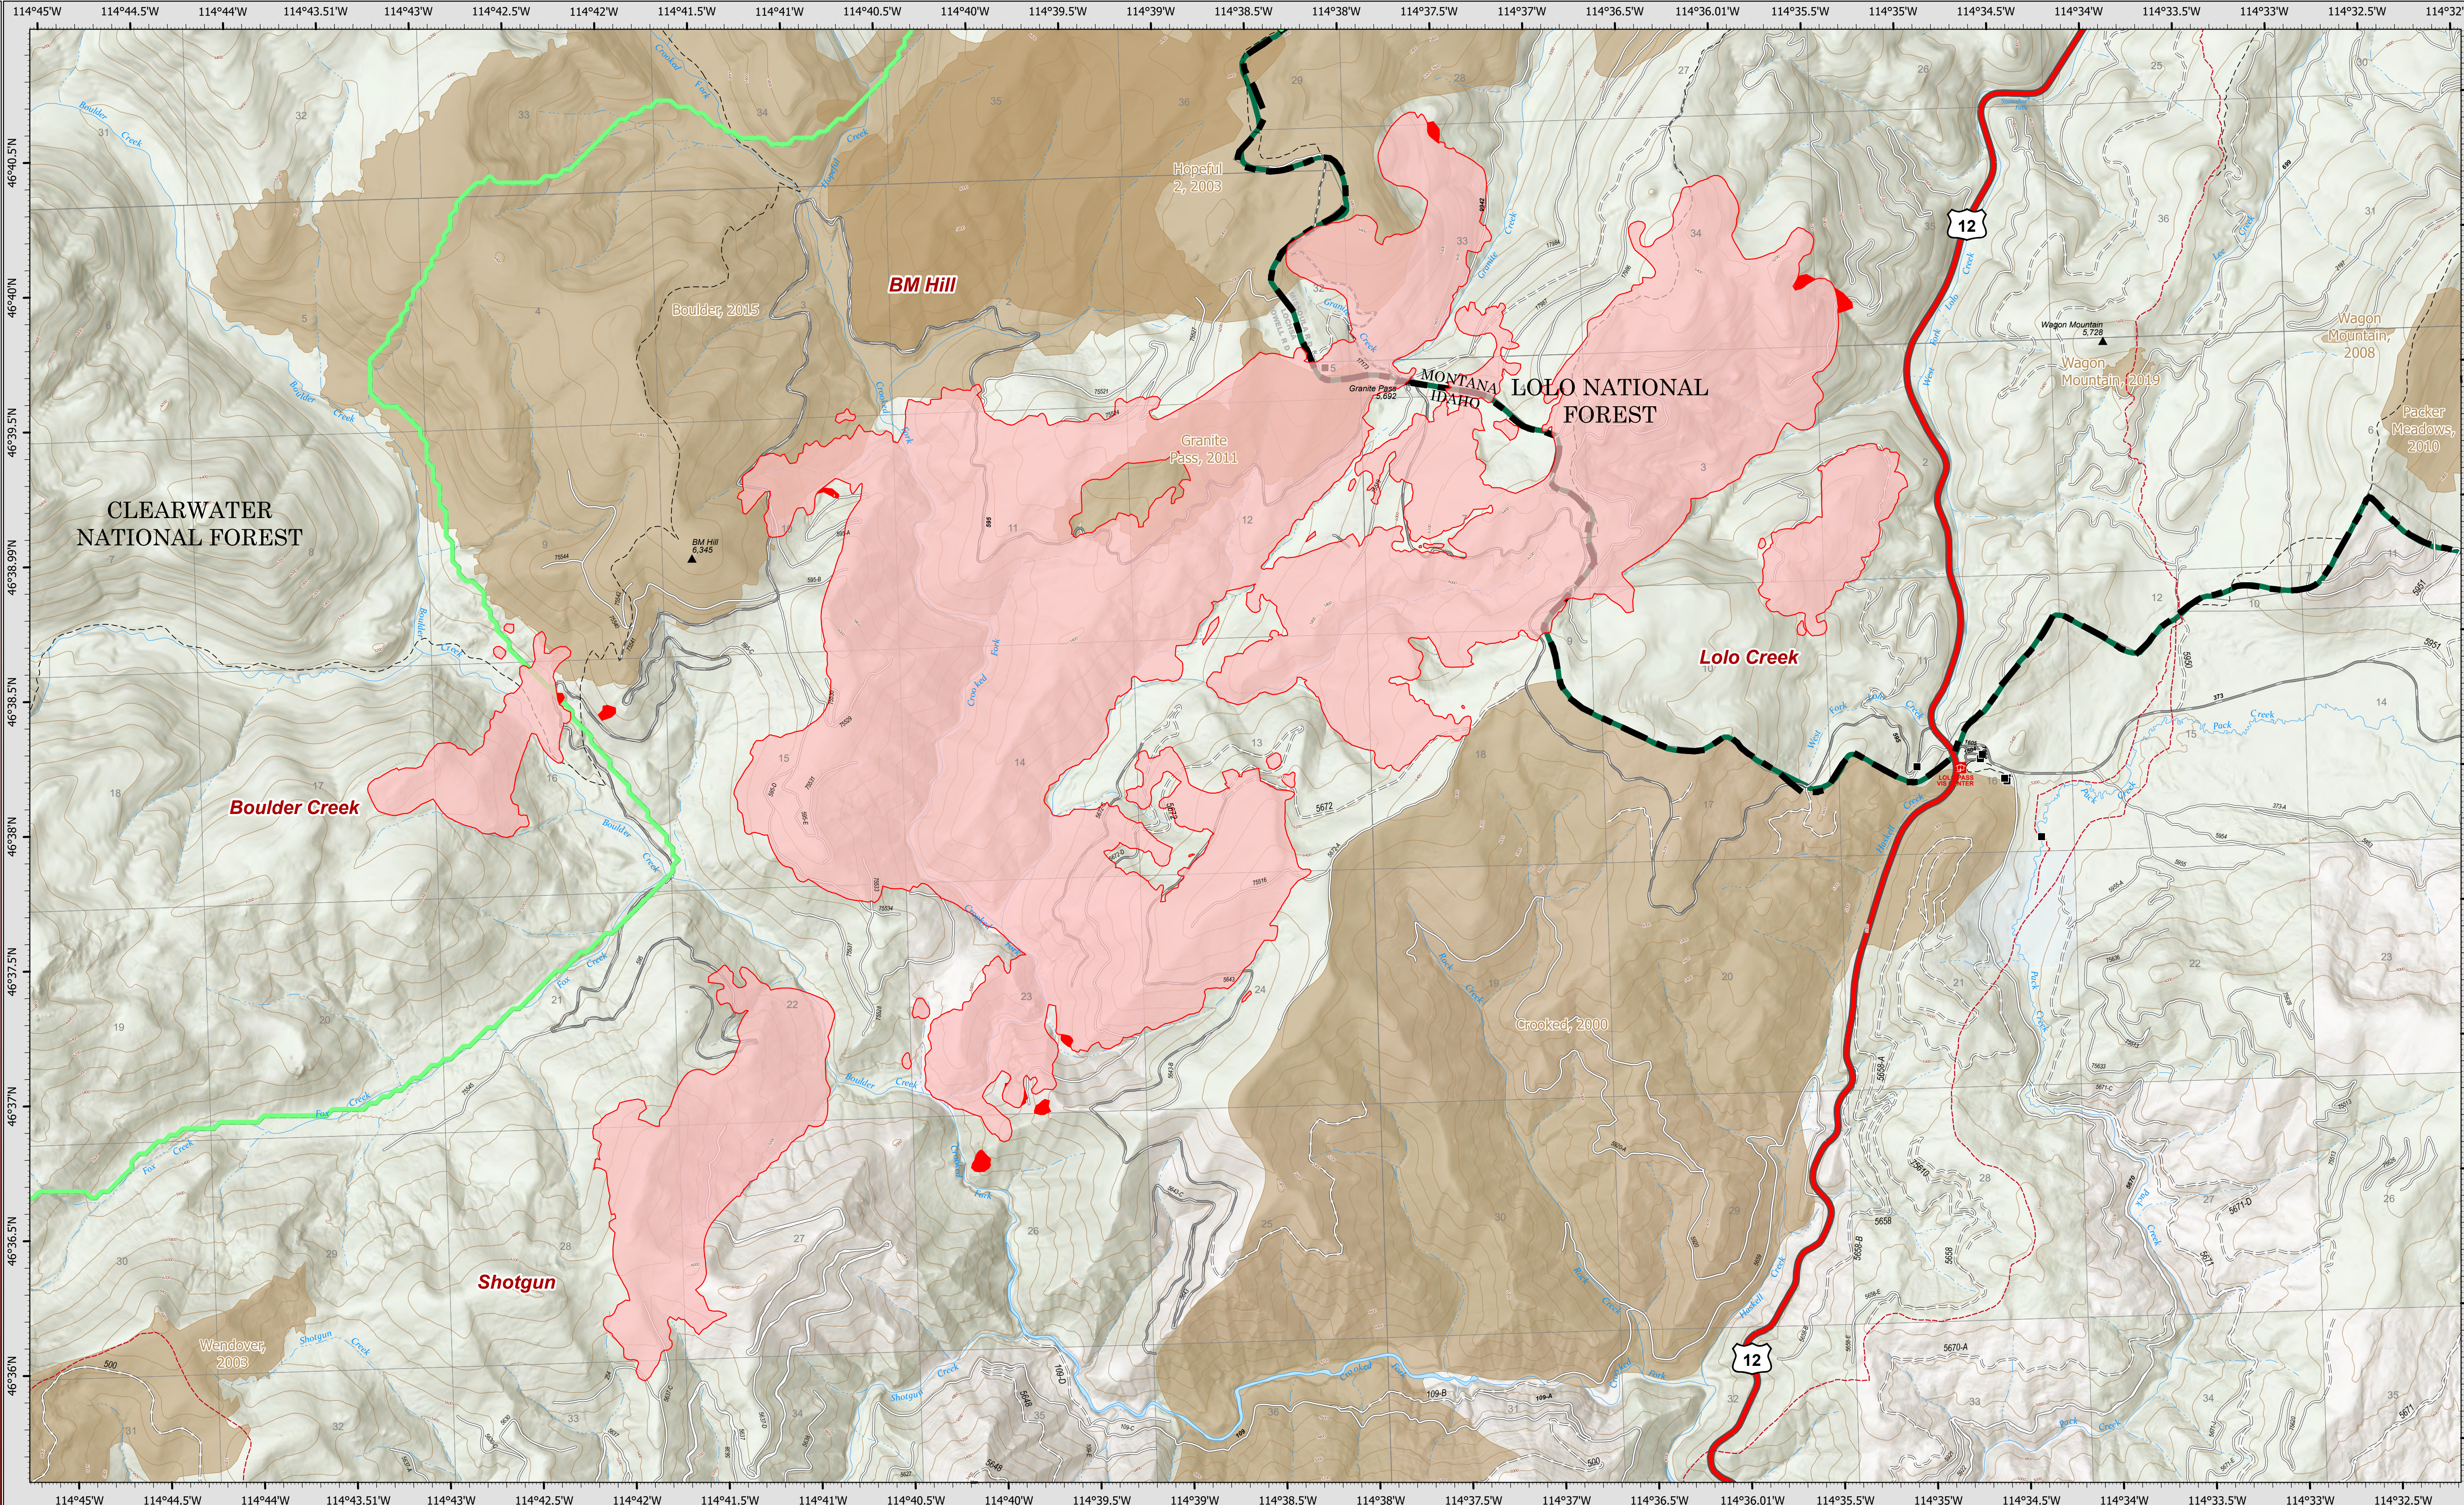

8/11/21

IR GROWTH (8/5-8/10)

### Granite Pass Complex

MT-LNF-000962  
8/11/21

5,758 acres  
IR updated 8/10/21 @ 20:30

- 20210805 0130 Burn Perimeter
- 20210810 2030 Burn Perimeter Growth
- Fire History
- Structures