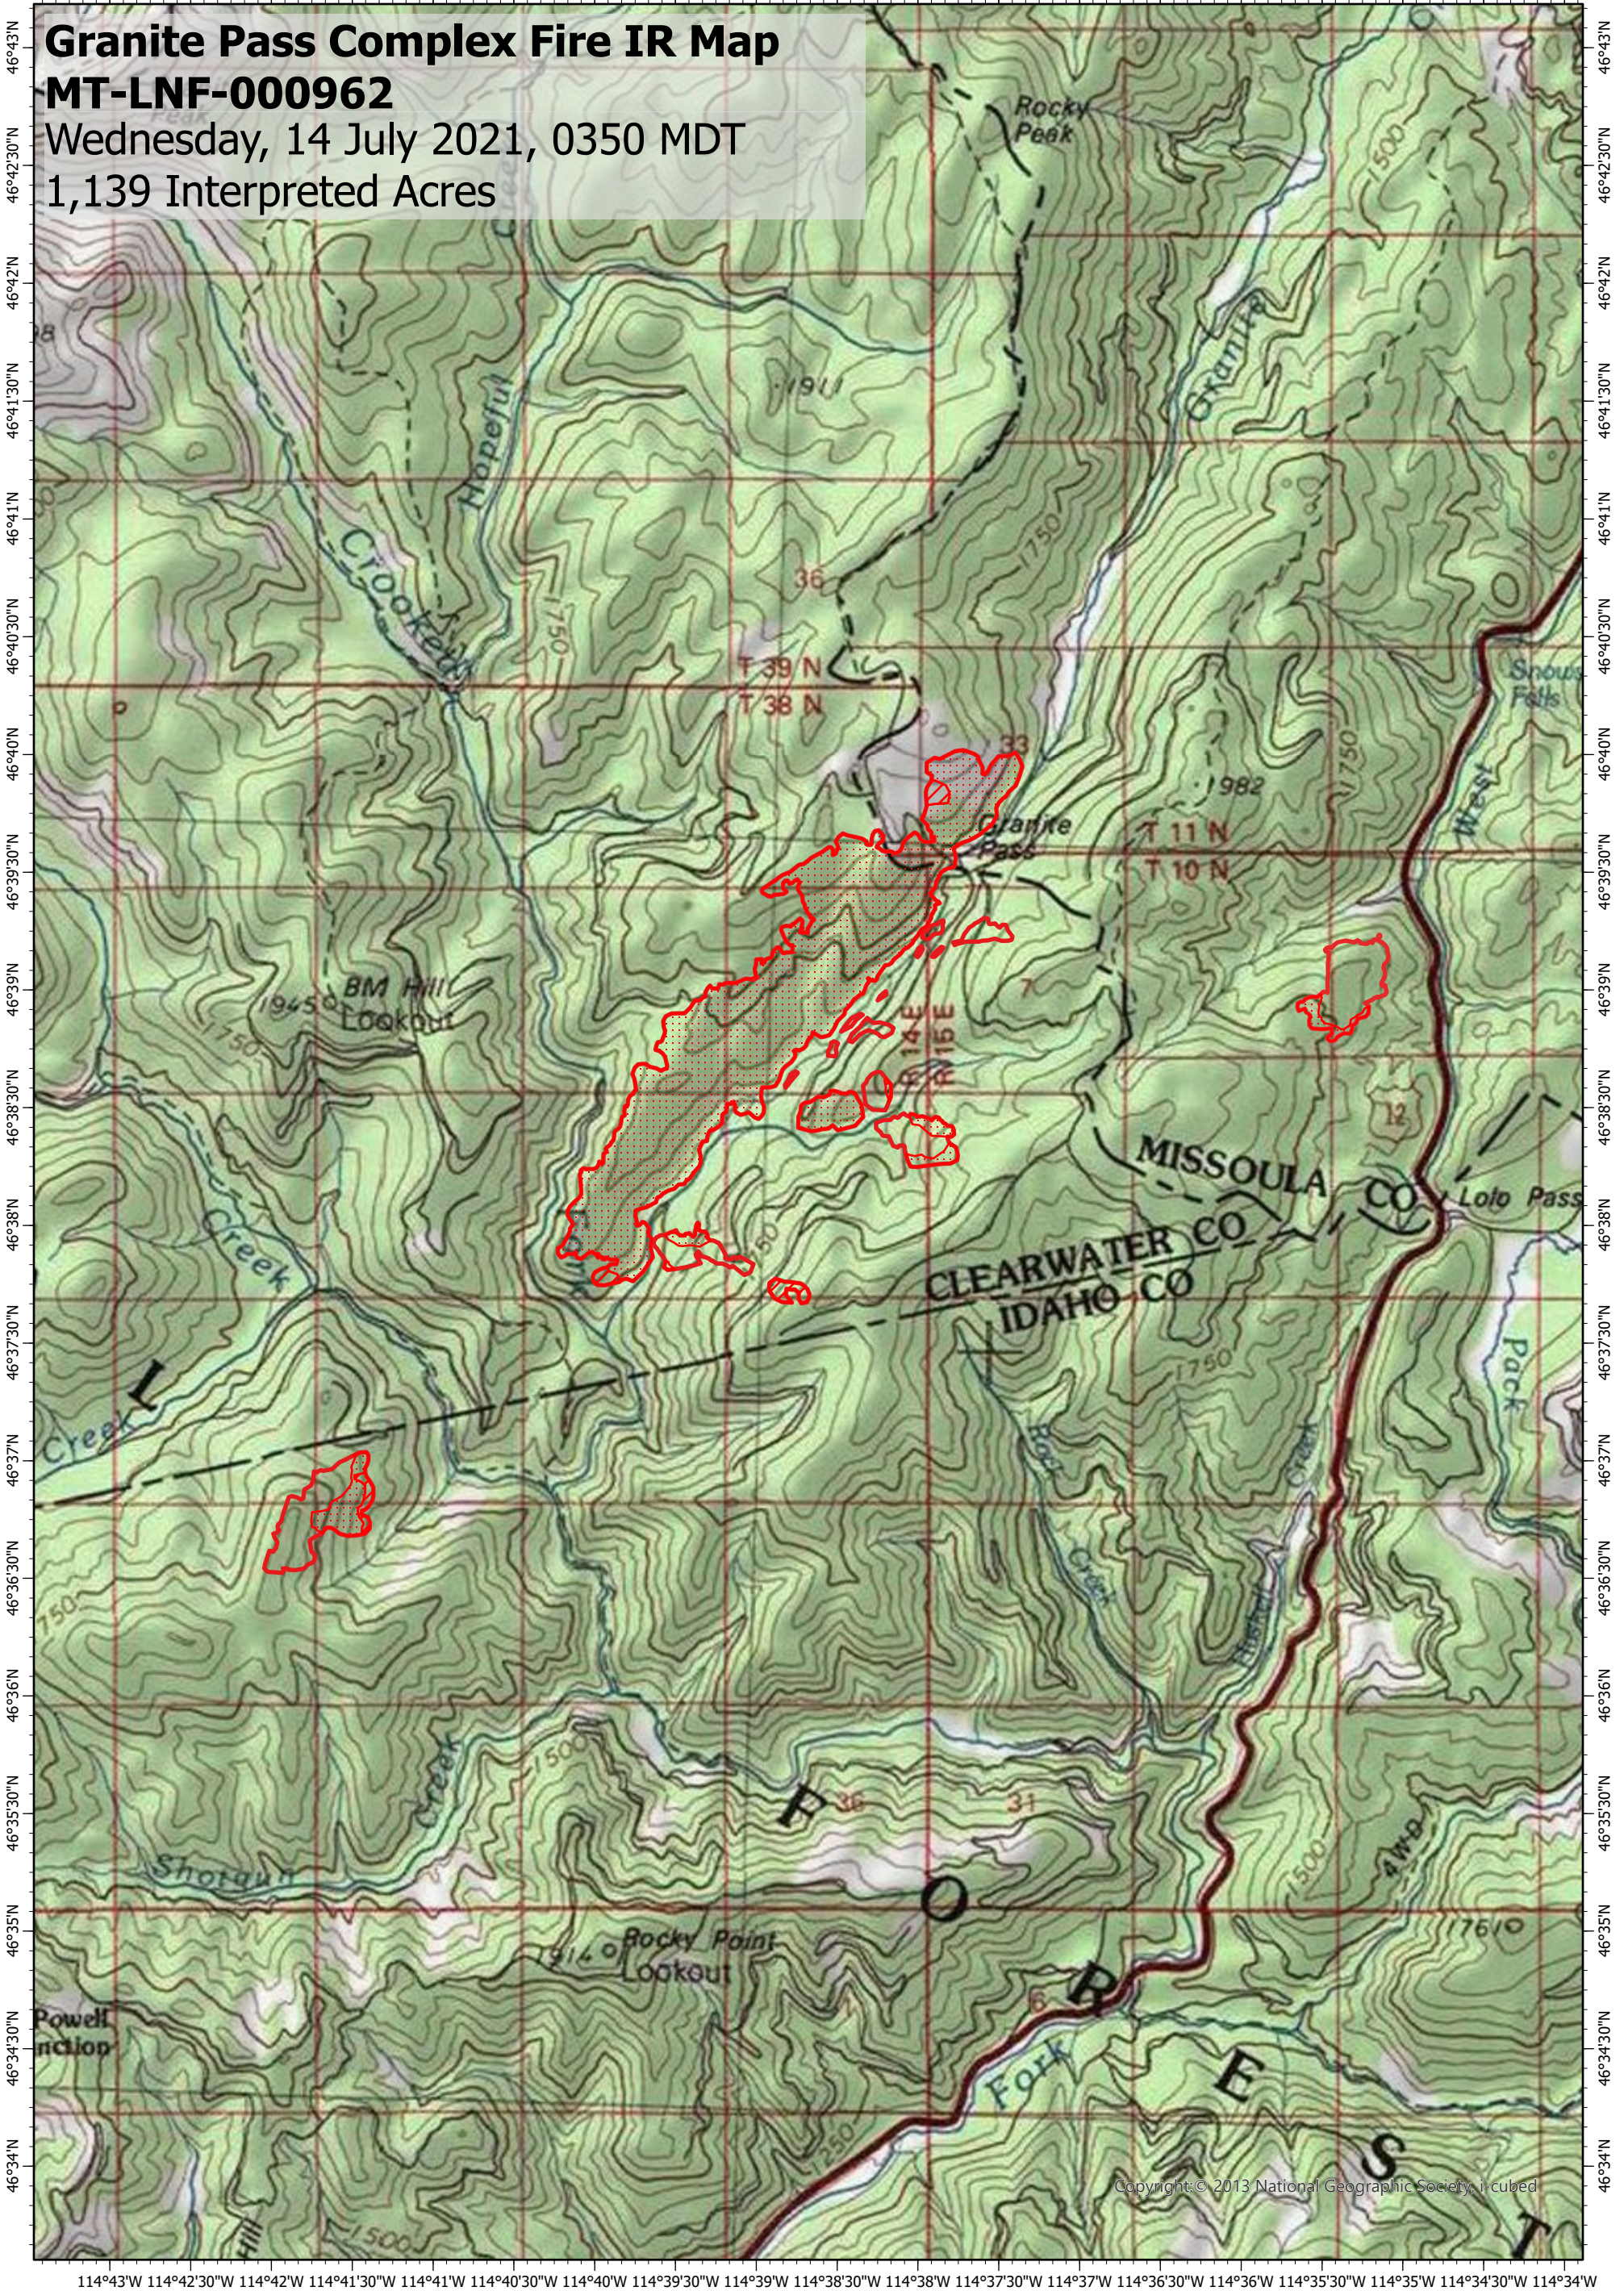

# Granite Pass Complex Fire IR Map

## MT-LNF-000962

Wednesday, 14 July 2021, 0350 MDT

1,139 Interpreted Acres

Copyright: © 2013 National Geographic Society, i cubed

### Legend

-  Intense Heat
-  Scattered Heat
-  Burn Perimeter

Scale: 1:70,000

Projection: WGS 1984

Produced by: Owyhee Air Research, LLC

IR Interpreter: C. Merriman

Contact: [fire@owyheear.com](mailto:fire@owyheear.com) (208) 442-5405