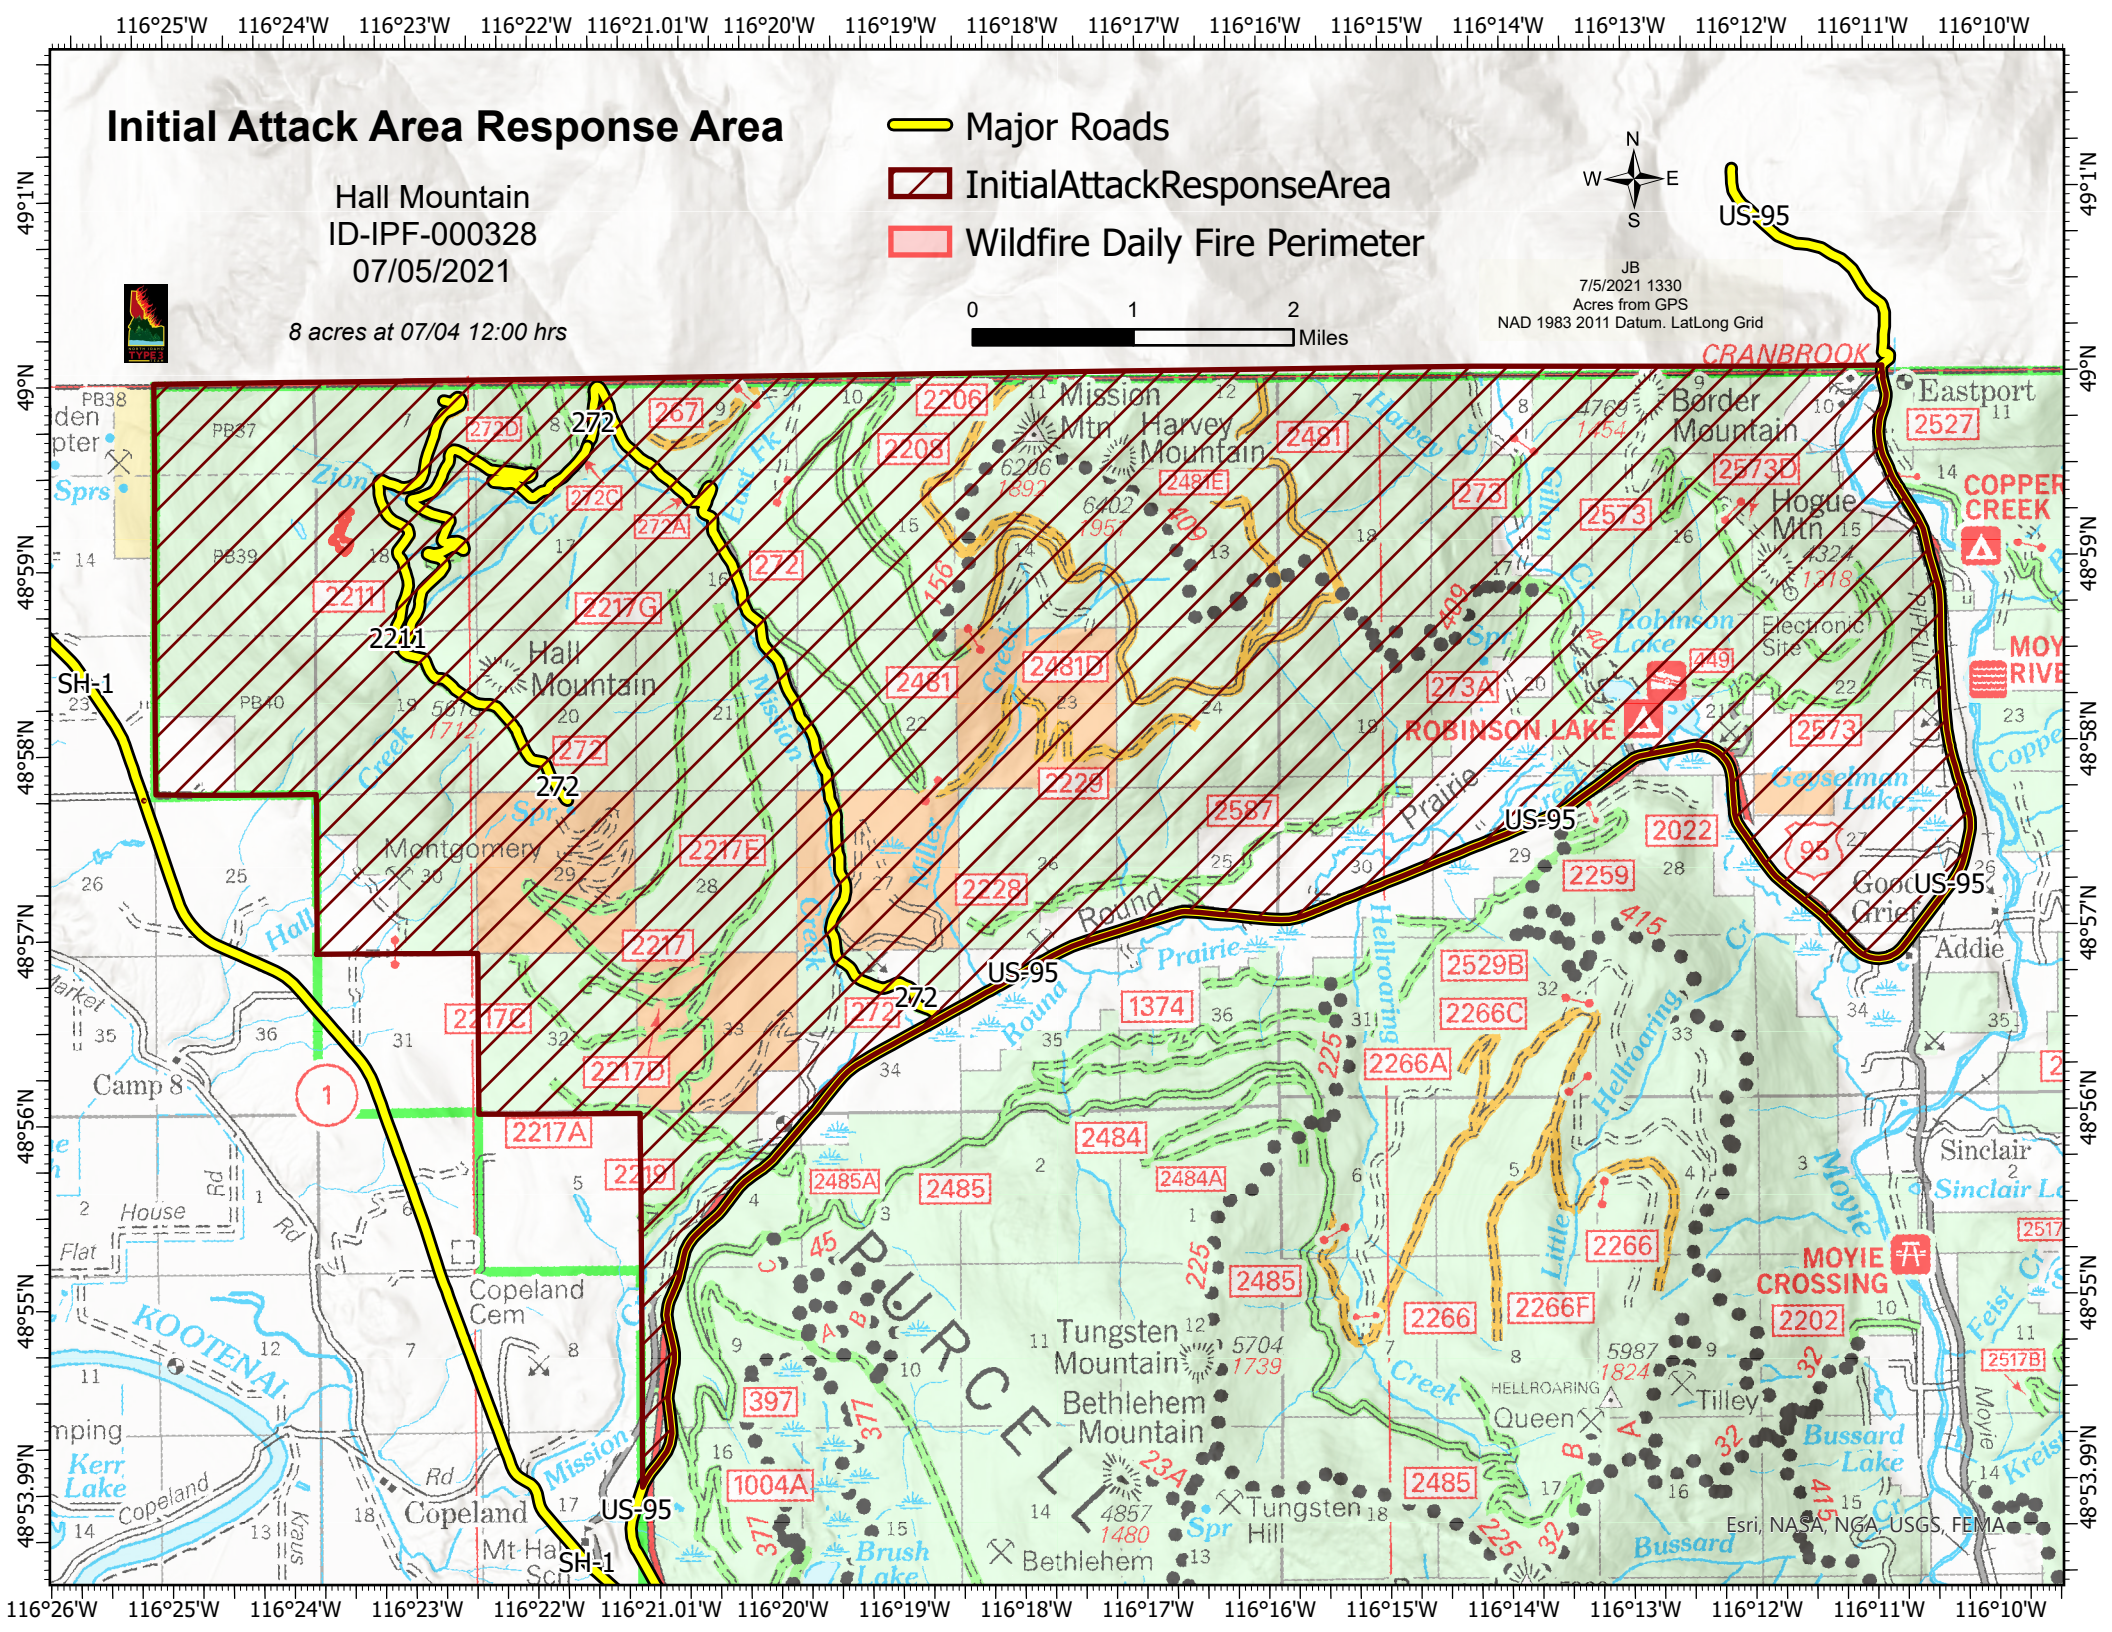

Initial Attack Area Response Area

Hall Mountain
ID-IPF-000328
07/05/2021

8 acres at 07/04 12:00 hrs

-  Major Roads
-  InitialAttackResponseArea
-  Wildfire Daily Fire Perimeter

JB
7/5/2021 1330
Acres from GPS
NAD 1983 2011 Datum. LatLong Grid

US-95

CRANBROOK

Border Mountain

Hogue Mtn

ROBINSON LAKE

US-95

2022

2259