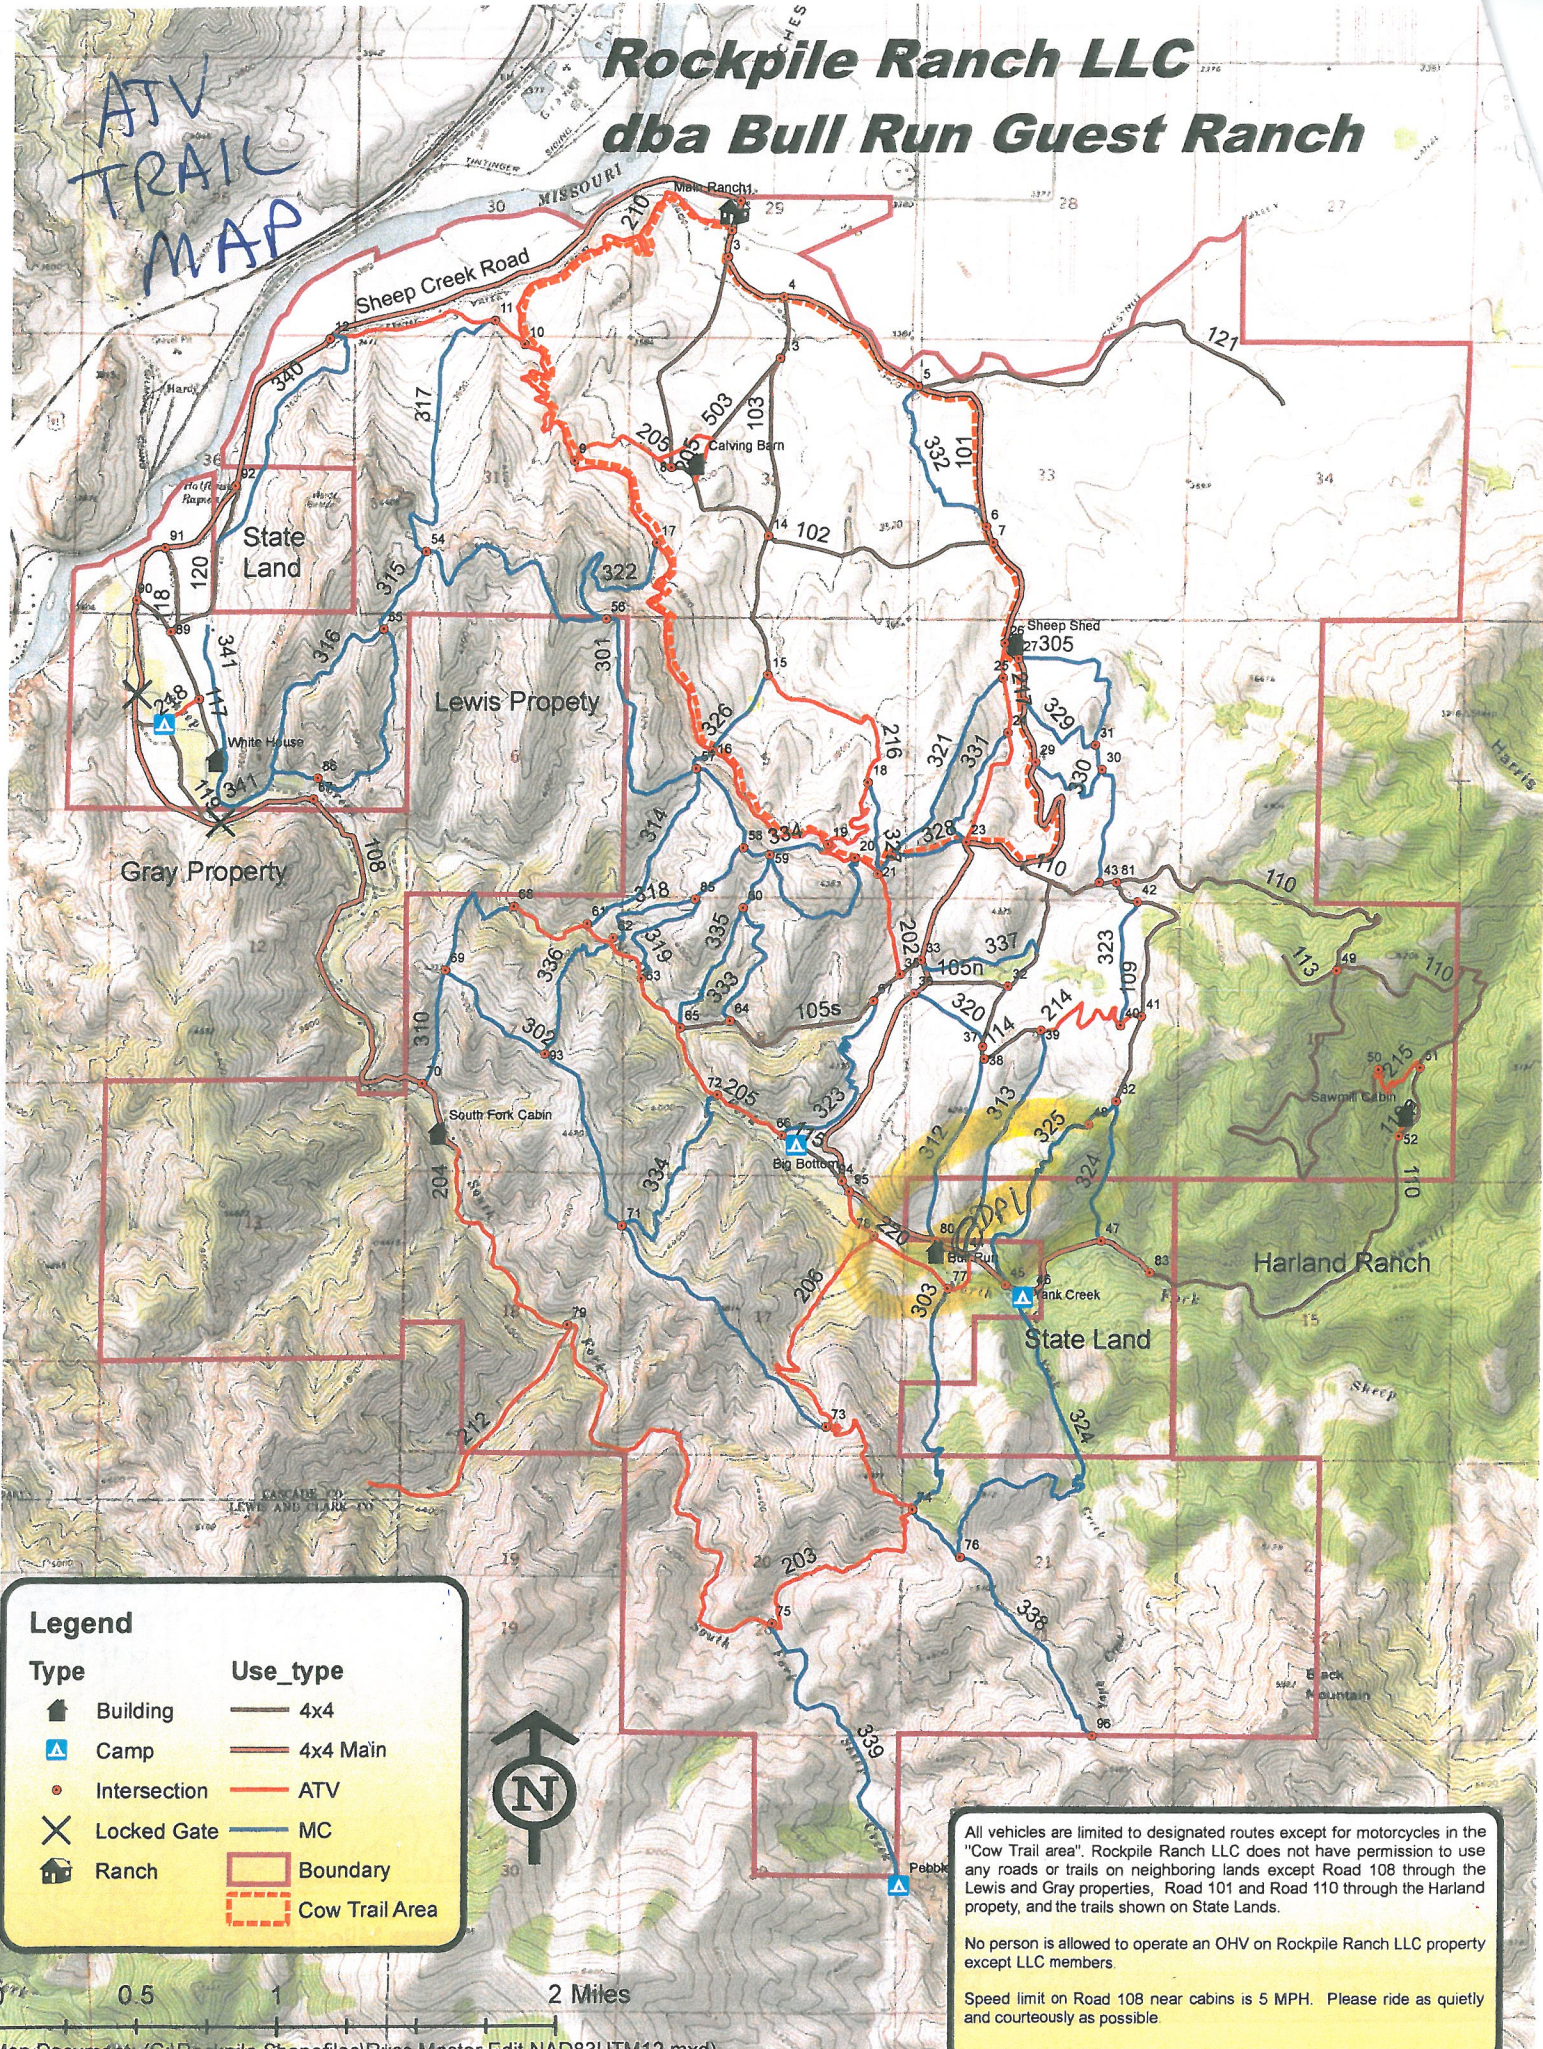

Rockpile Ranch LLC dba Bull Run Guest Ranch

ATV
TRAIL
MAP

Legend

Type	Use_type
	Building
	Camp
	Intersection
	Locked Gate
	Ranch
	4x4
	4x4 Main
	ATV
	MC
	Boundary
	Cow Trail Area

All vehicles are limited to designated routes except for motorcycles in the "Cow Trail area". Rockpile Ranch LLC does not have permission to use any roads or trails on neighboring lands except Road 108 through the Lewis and Gray properties, Road 101 and Road 110 through the Harland property, and the trails shown on State Lands.

No person is allowed to operate an OHV on Rockpile Ranch LLC property except LLC members.

Speed limit on Road 108 near cabins is 5 MPH. Please ride as quietly and courteously as possible.