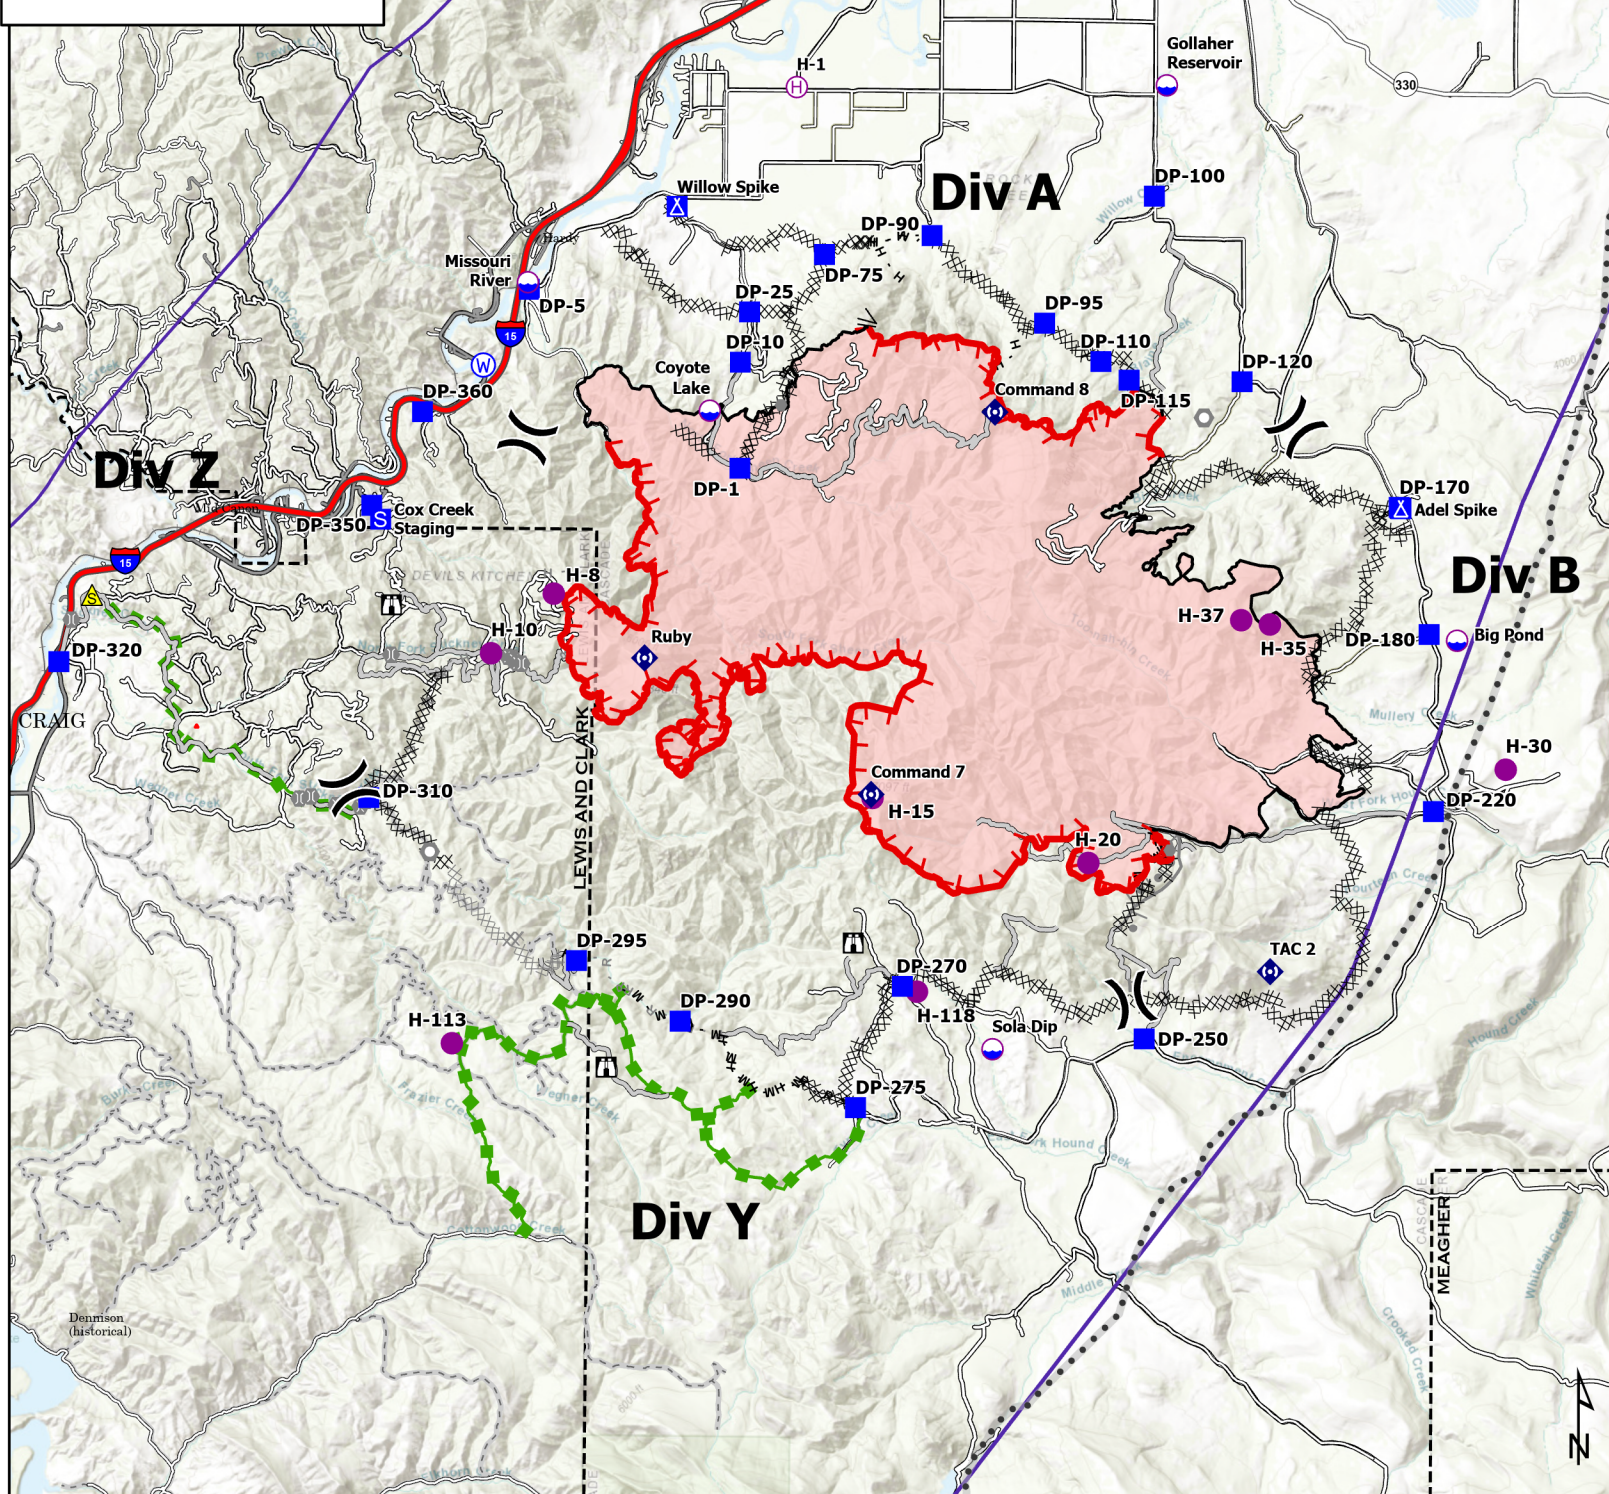

IAP Map

Harris Mountain
MT-LG02-000351

Acres: 31,546 as of 08/06/2021 @ 2314
OP: 8/8/2021

Dip Site	Lookout	Completed Fuel Break	Access Road
Helispot	Other	Completed Hand Line	Escape Route
Helibase	Landmark	Completed Mixed Construction Line	Fire Edge
Division Break	Bridge	Completed Road as Line	Contained Line
Incident Command Post	Repeater	Planned Burnout	Transmission Lines
Drop Point	Safety Zone	Planned Dozer Line	Pipeline
Camp	Water Source	Planned Hand Line	
Staging Area	Completed Dozer Line	Planned Road as Line	

NR Team 7 8/7/2021 1629
North American 1983 Datum, LatLong Grid
PCS: NAD 1983 UTM Zone 12N