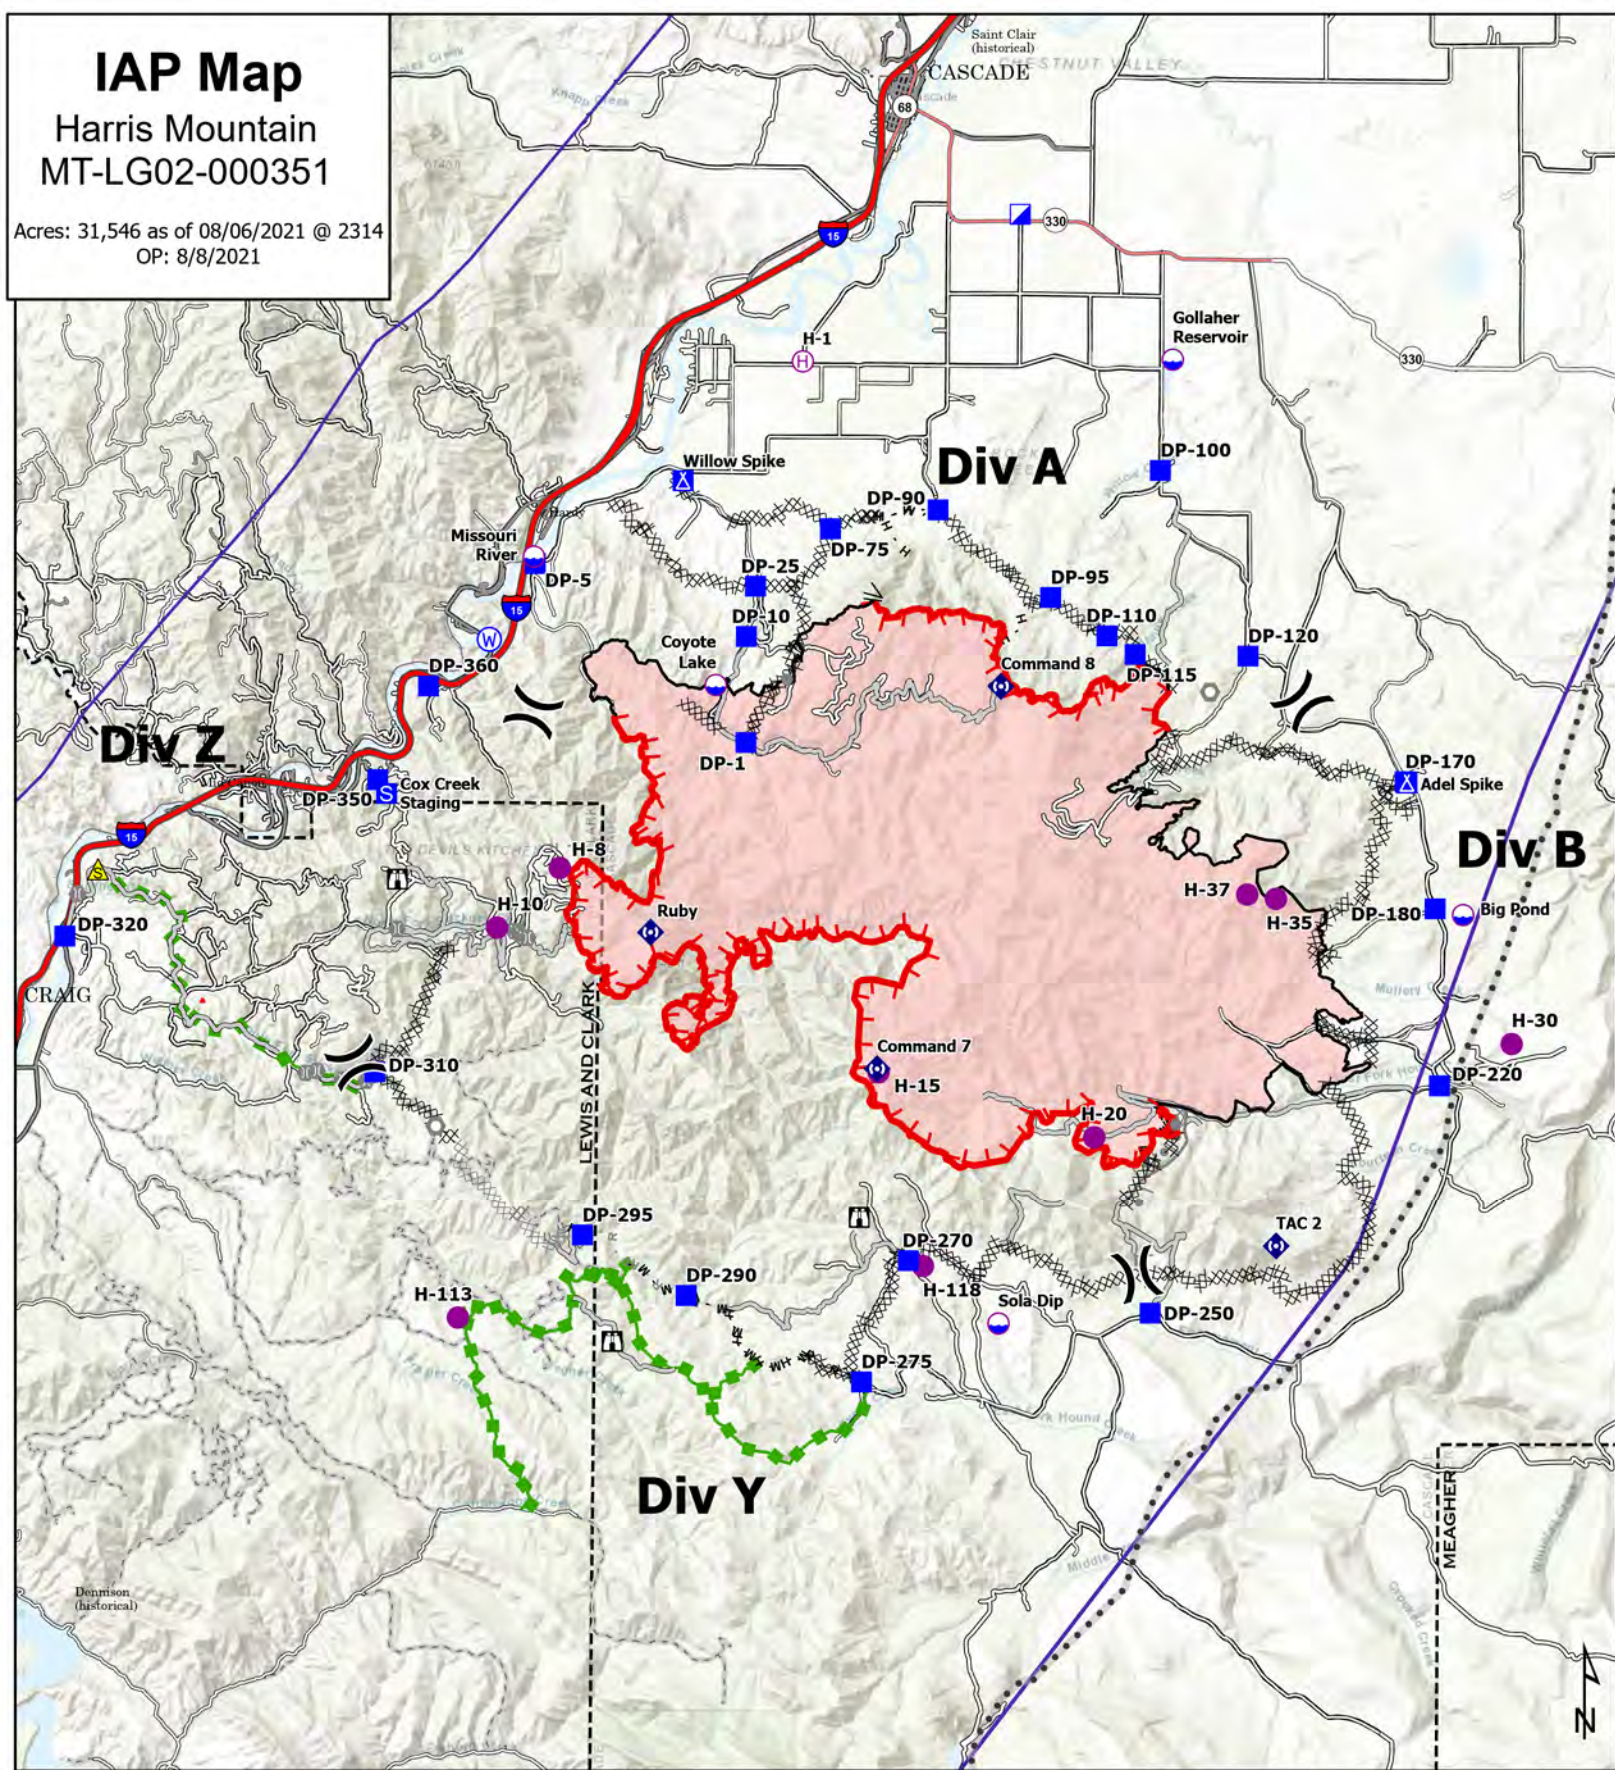

IAP Map

Harris Mountain
MT-LG02-000351

Acres: 31,546 as of 08/06/2021 @ 2314
OP: 8/8/2021

Dip Site	Lookout	Completed Fuel Break	Access Road
Helispot	Other	Completed Hand Line	Escape Route
Helibase	Landmark	Completed Mixed Construction Line	Fire Edge
Division Break	Bridge	Completed Road as Line	Contained Line
Incident Command Post	Repeater	Planned Burnout	Transmission Lines
Drop Point	Safety Zone	Planned Dozer Line	Pipeline
Camp	Water Source	Planned Hand Line	
Staging Area	Completed Dozer Line	Planned Road as Line	

0 1 2 4 Miles

NR Team 7 8/7/2021 1629
North American 1983 Datum, Lat/Long Grid
PCS: NAD 1983 UTM Zone 12N