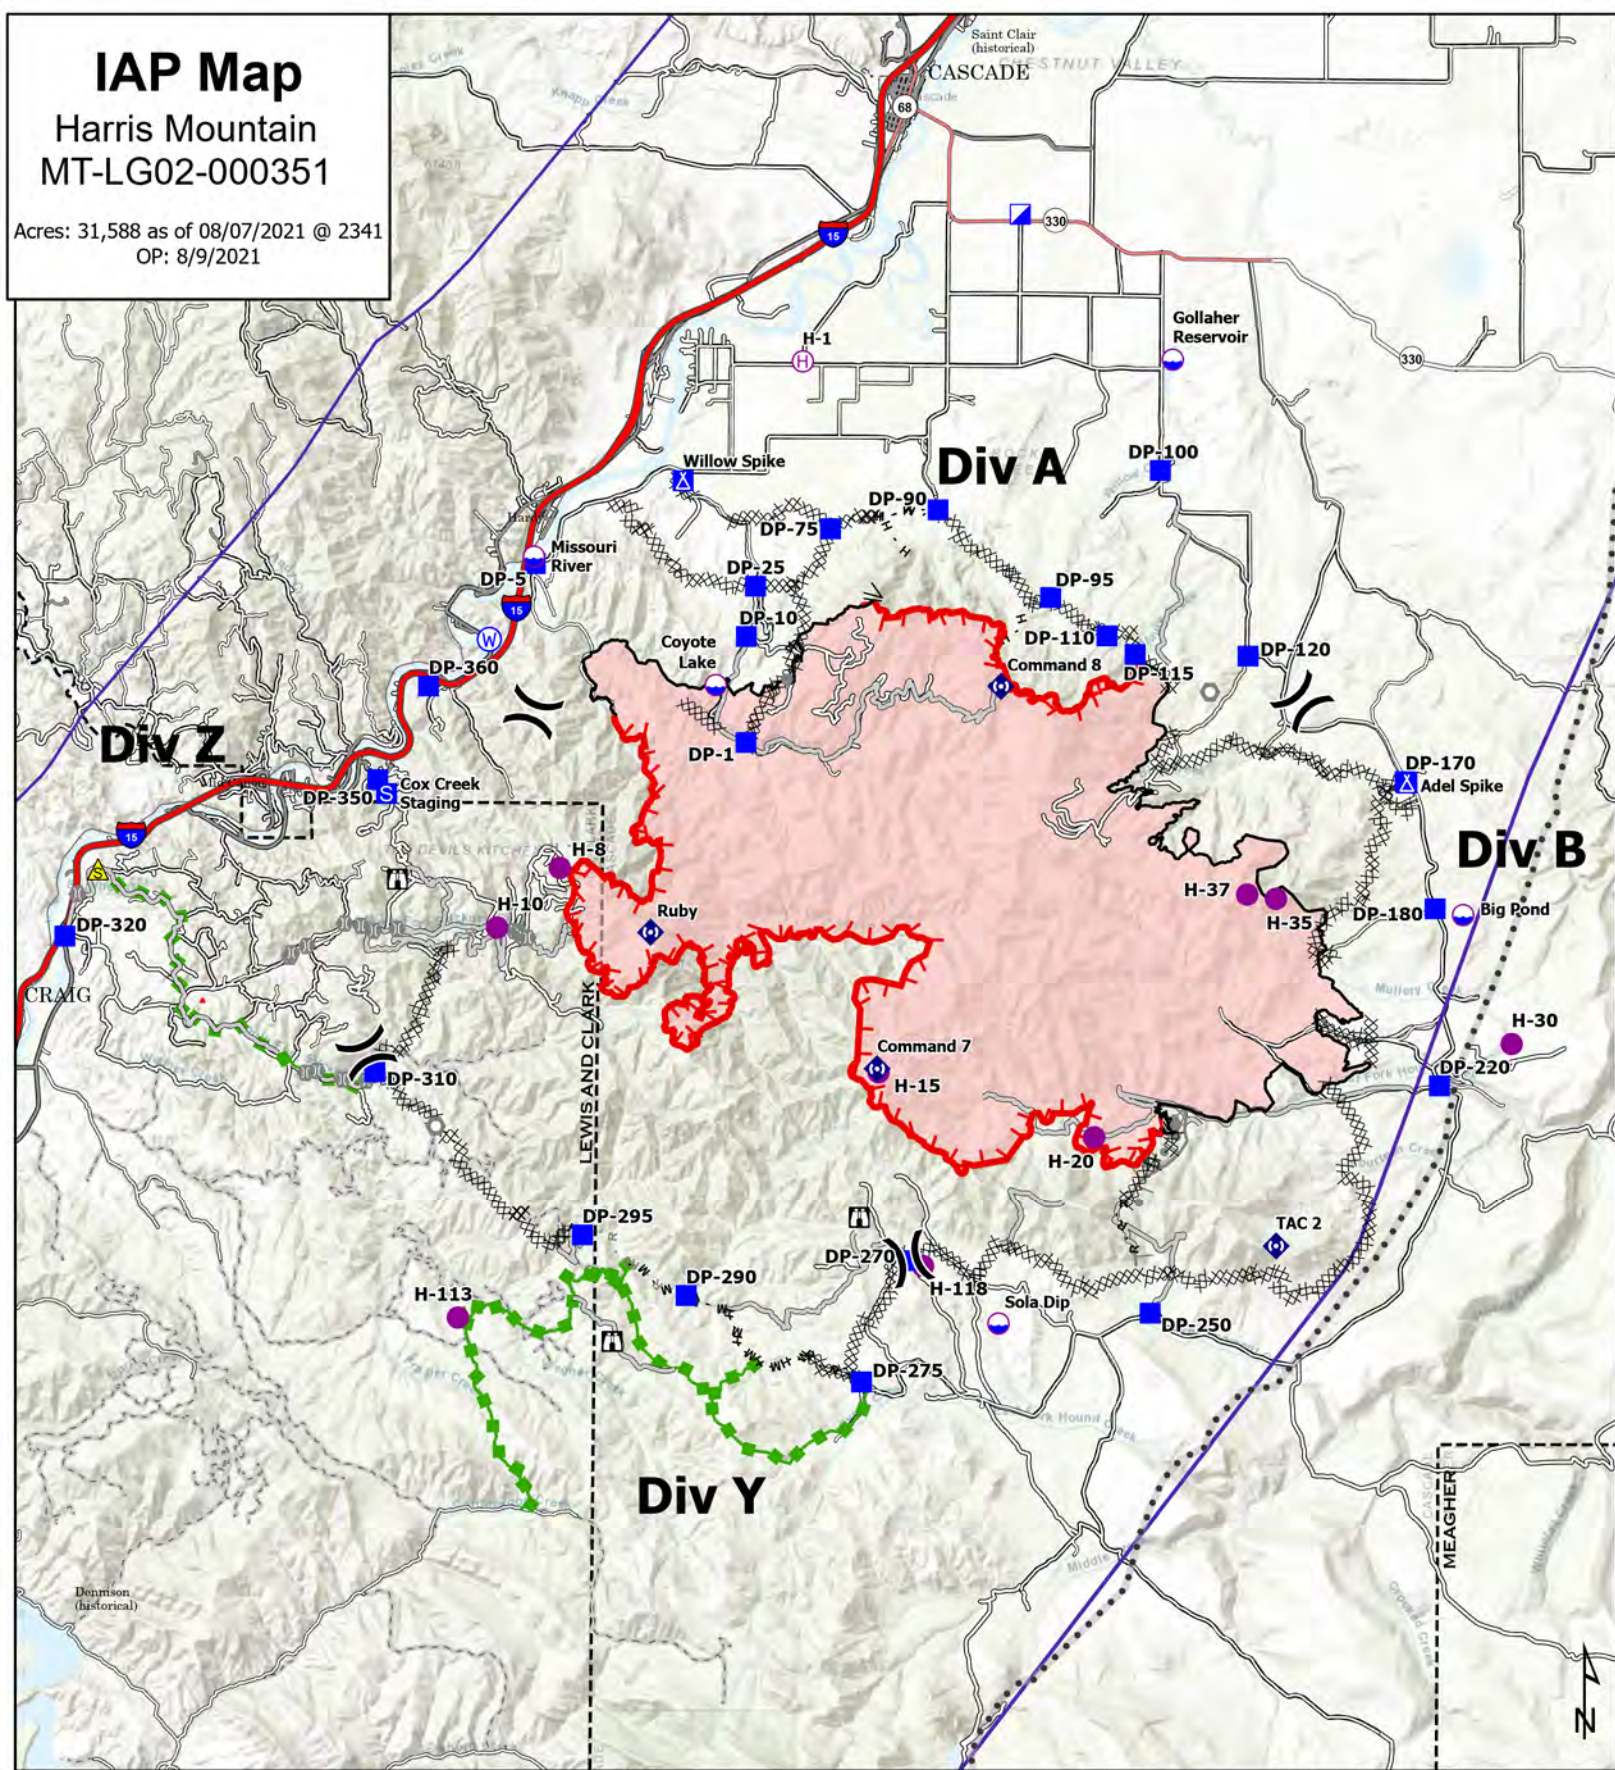

# IAP Map

Harris Mountain  
MT-LG02-000351

Acres: 31,588 as of 08/07/2021 @ 2341  
OP: 8/9/2021

Dip Site	Lookout	Completed Fuel Break	Other
Helispot	Other	Completed Hand Line	Escape Route
Helibase	Landmark	Completed Mixed Construction Line	Fire Edge
Division Break	Bridge	Completed Road as Line	Contained Line
Incident Command Post	Repeater	Planned Burnout	Transmission Lines
Drop Point	Safety Zone	Planned Hand Line	Pipeline
Camp	Water Source	Planned Road as Line	
Staging Area	Completed Dozer Line	Access Road	

NR Team 7 8/8/2021 1706  
North American 1983 Datum, Lat/Long Grid  
PCS: NAD 1983 UTM Zone 12N