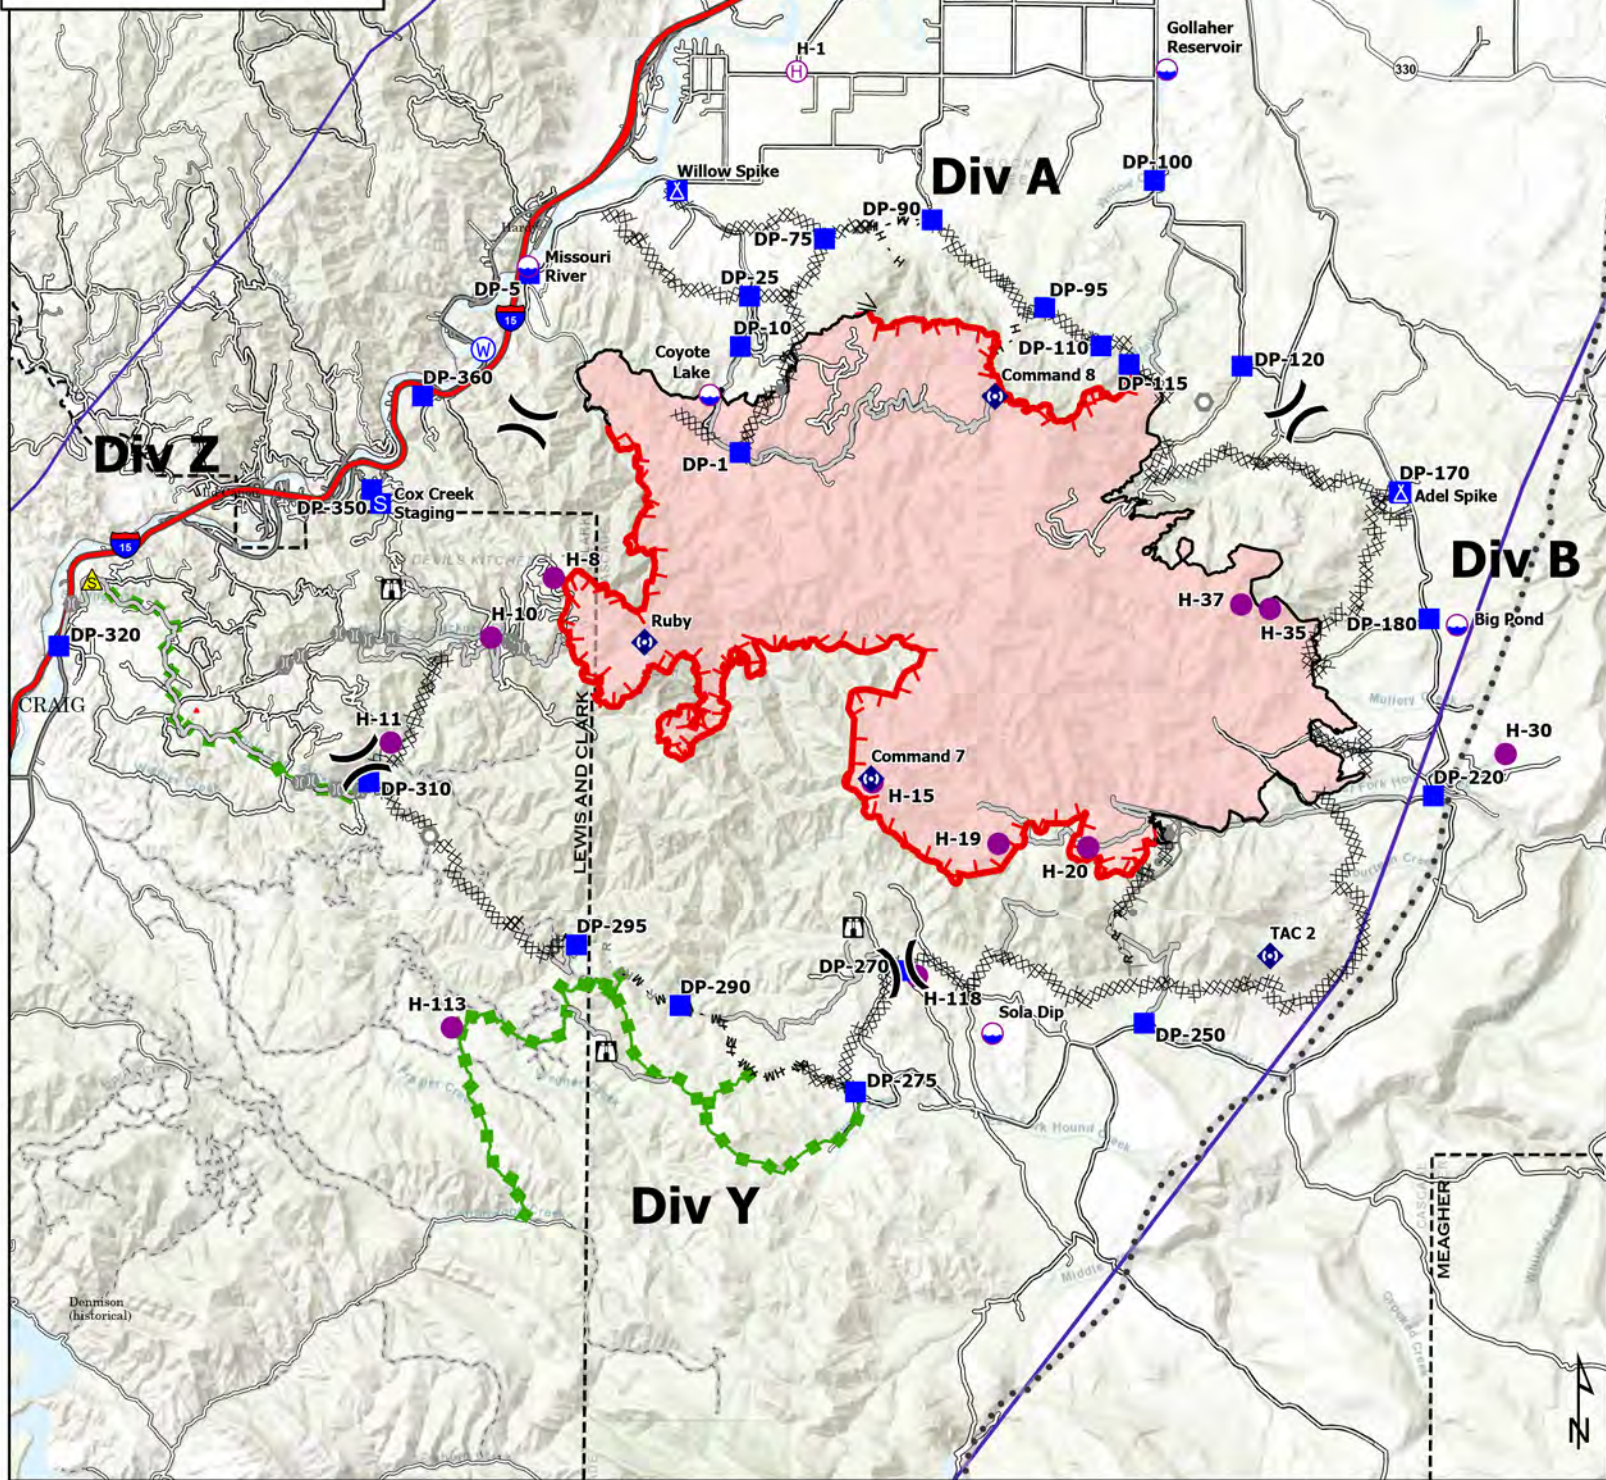

IAP Map

Harris Mountain
MT-LG02-000351

Acres: 31,591 as of 08/08/2021 @ 2326
OP: 8/10/2021

Dip Site	Lookout	Completed Fuel Break	Other
Helispot	Other	Completed Hand Line	Escape Route
Helibase	Landmark	Completed Mixed Construction Line	Fire Edge
Division Break	Bridge	Completed Road as Line	Contained Line
Incident Command Post	Repeater	Planned Burnout	Transmission Lines
Drop Point	Safety Zone	Planned Hand Line	Pipeline
Camp	Water Source	Planned Road as Line	
Staging Area	Completed Dozer Line	Access Road	

Northern Rockies
Incident Management
Team

NR Team 7 8/9/2021 1643
North American 1983 Datum, Lat/Long Grid
PCS: NAD 1983 UTM Zone 12N