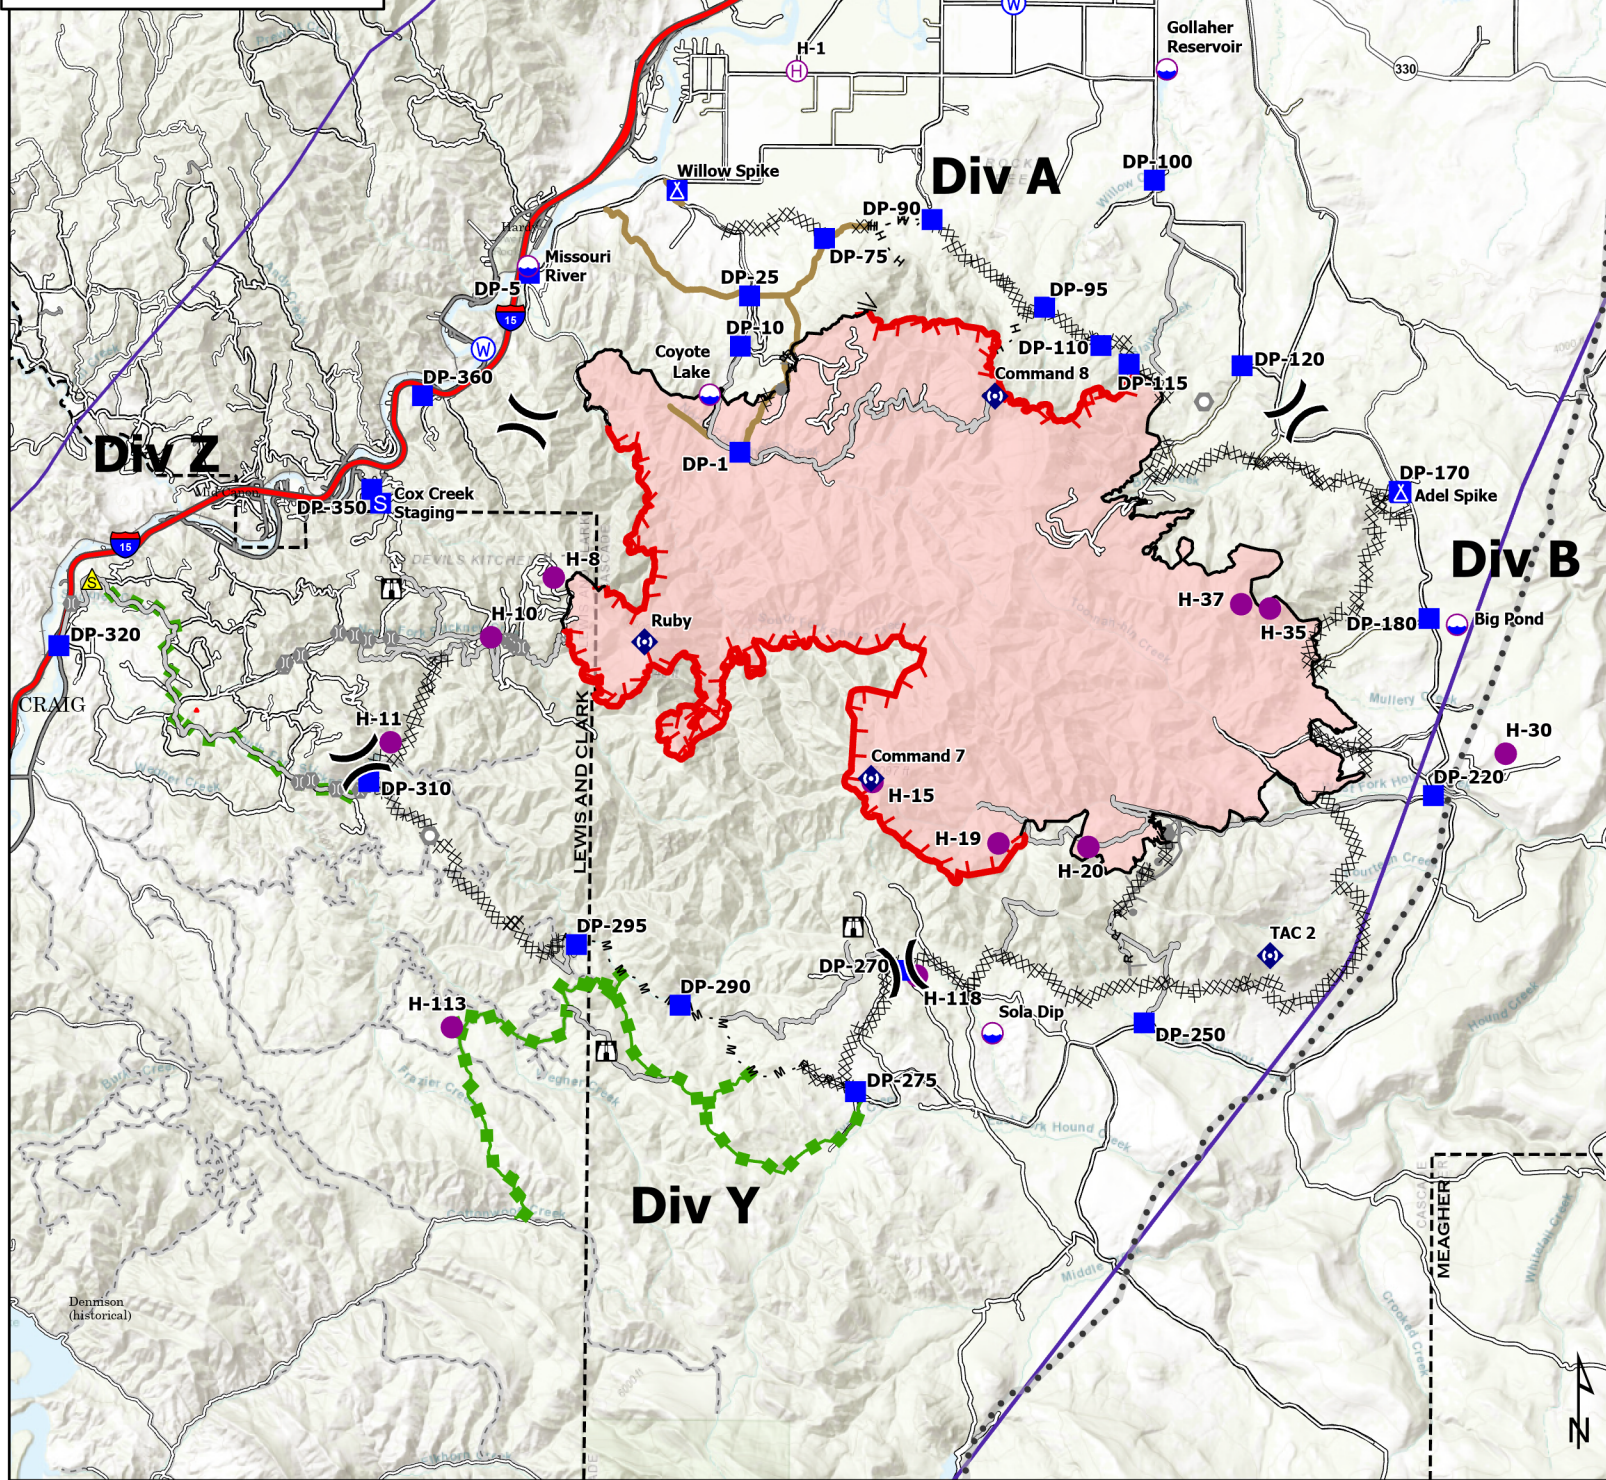

IAP Map

Harris Mountain
MT-LG02-000351

Acres: 31,592 as of 08/11/2021 @ 2317
OP: 8/13/2021

Dip Site	Lookout	Completed Fuel Break	Other
Helispot	Other	Completed Hand Line	Repair Line
Helibase	Landmark	Completed Mixed Construction Line	Escape Route
Division Break	Bridge	Completed Road as Line	Fire Edge
Incident Command Post	Repeater	Planned Burnout	Contained Line
Drop Point	Safety Zone	Planned Hand Line	Transmission Lines
Camp	Water Source	Planned Road as Line	Pipeline
Staging Area	Completed Dozer Line	Access Road	

Northern Rockies
Incident Management
Team

Northern Rockies Team 7 8/12/2021 1708
North American 1983 Datum, LatLong Grid
PCS: NAD 1983 UTM Zone 12N