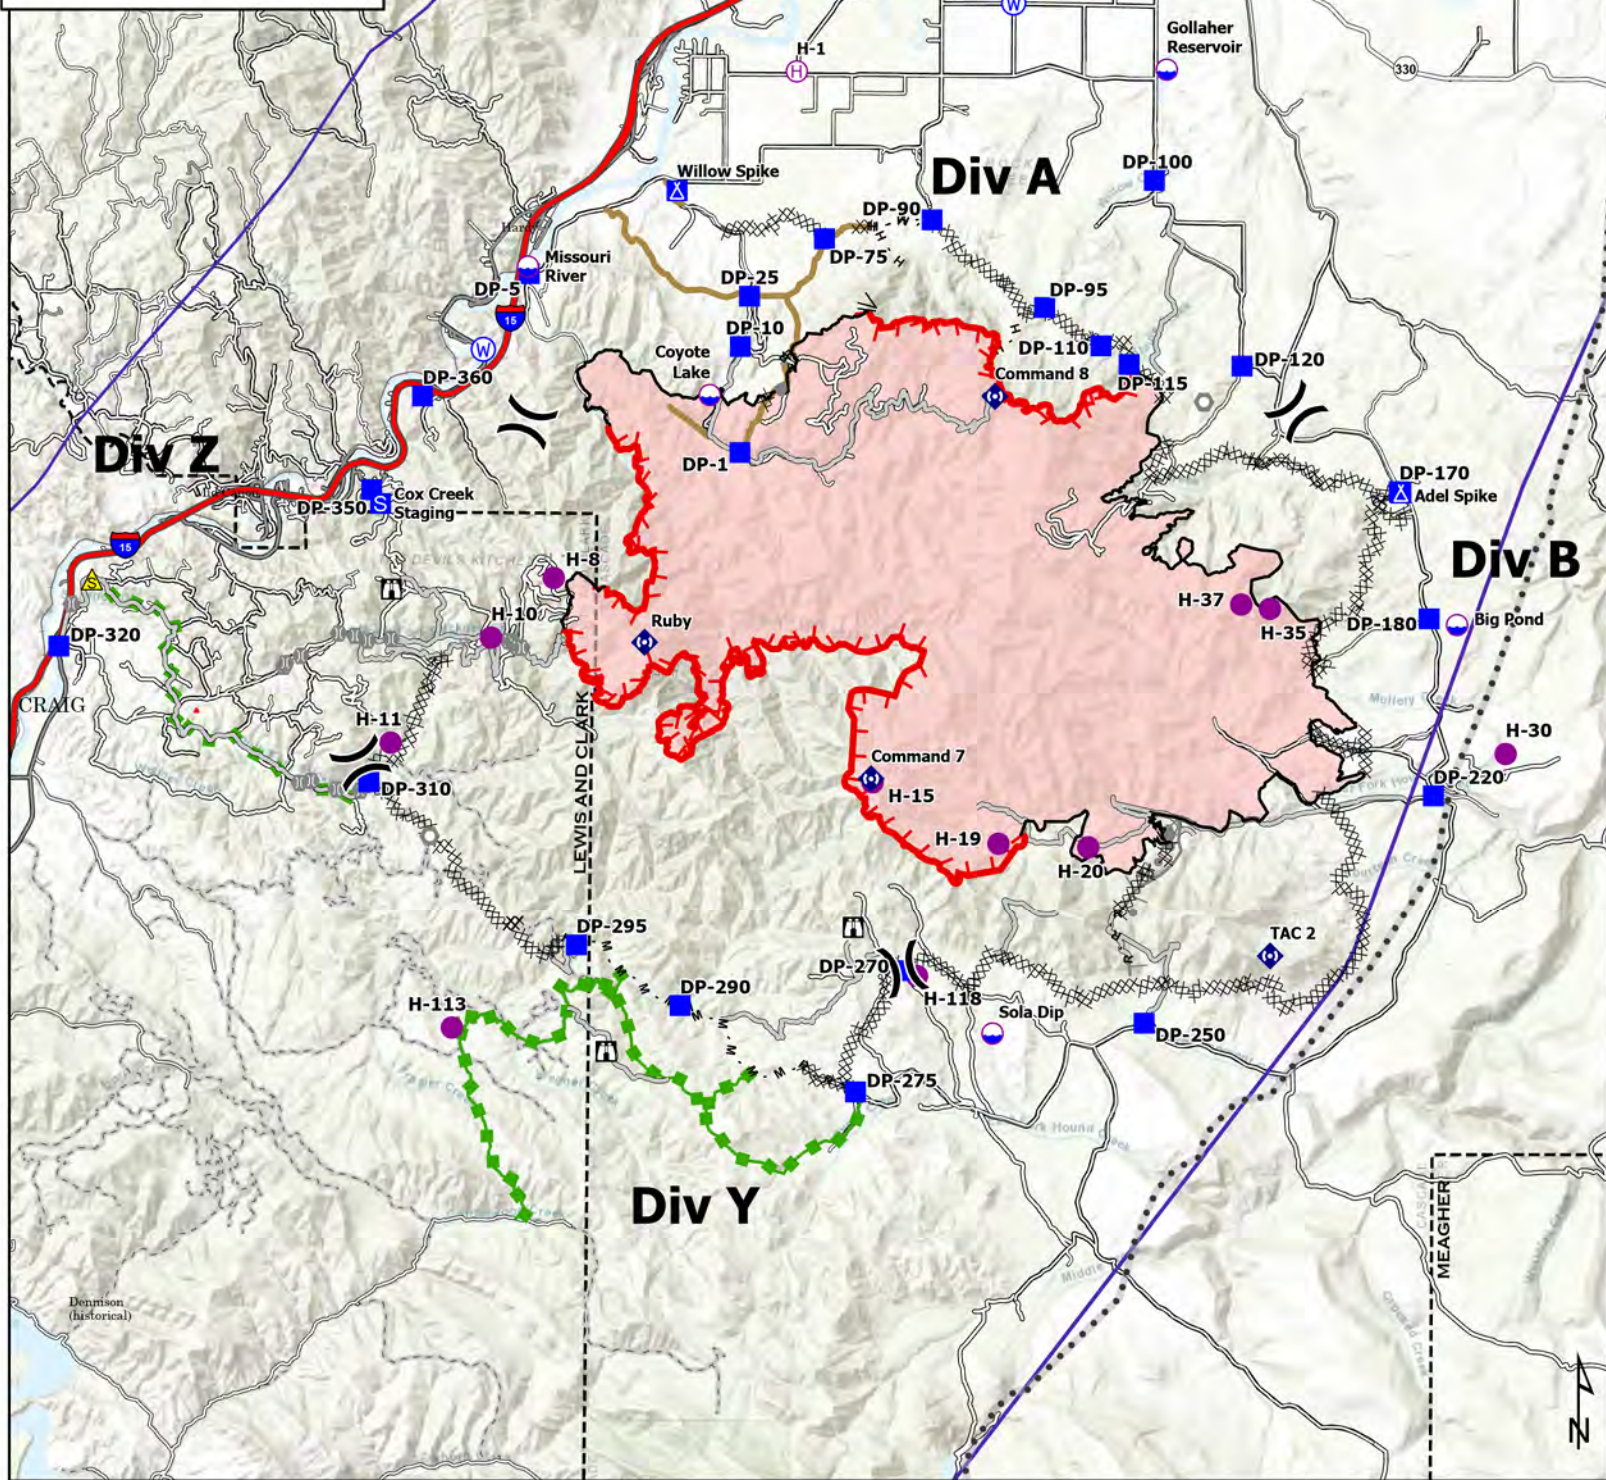

IAP Map

Harris Mountain
MT-LG02-000351

Acres: 31,592 as of 08/11/2021 @ 2317
OP: 8/13/2021

Dip Site	Lookout	Completed Fuel Break	Other
Helispot	Other	Completed Hand Line	Repair Line
Helibase	Landmark	Completed Mixed Construction Line	Escape Route
Division Break	Bridge	Completed Road as Line	Fire Edge
Incident Command Post	Repeater	Planned Burnout	Contained Line
Drop Point	Safety Zone	Planned Hand Line	Transmission Lines
Camp	Water Source	Planned Road as Line	Pipeline
Staging Area	Completed Dozer Line	Access Road	

Northern Rockies
Incident Management
Team

Northern Rockies Team 7 8/12/2021 1708
North American 1983 Datum, Lat/Long Grid
PCS: NAD 1983 UTM Zone 12N