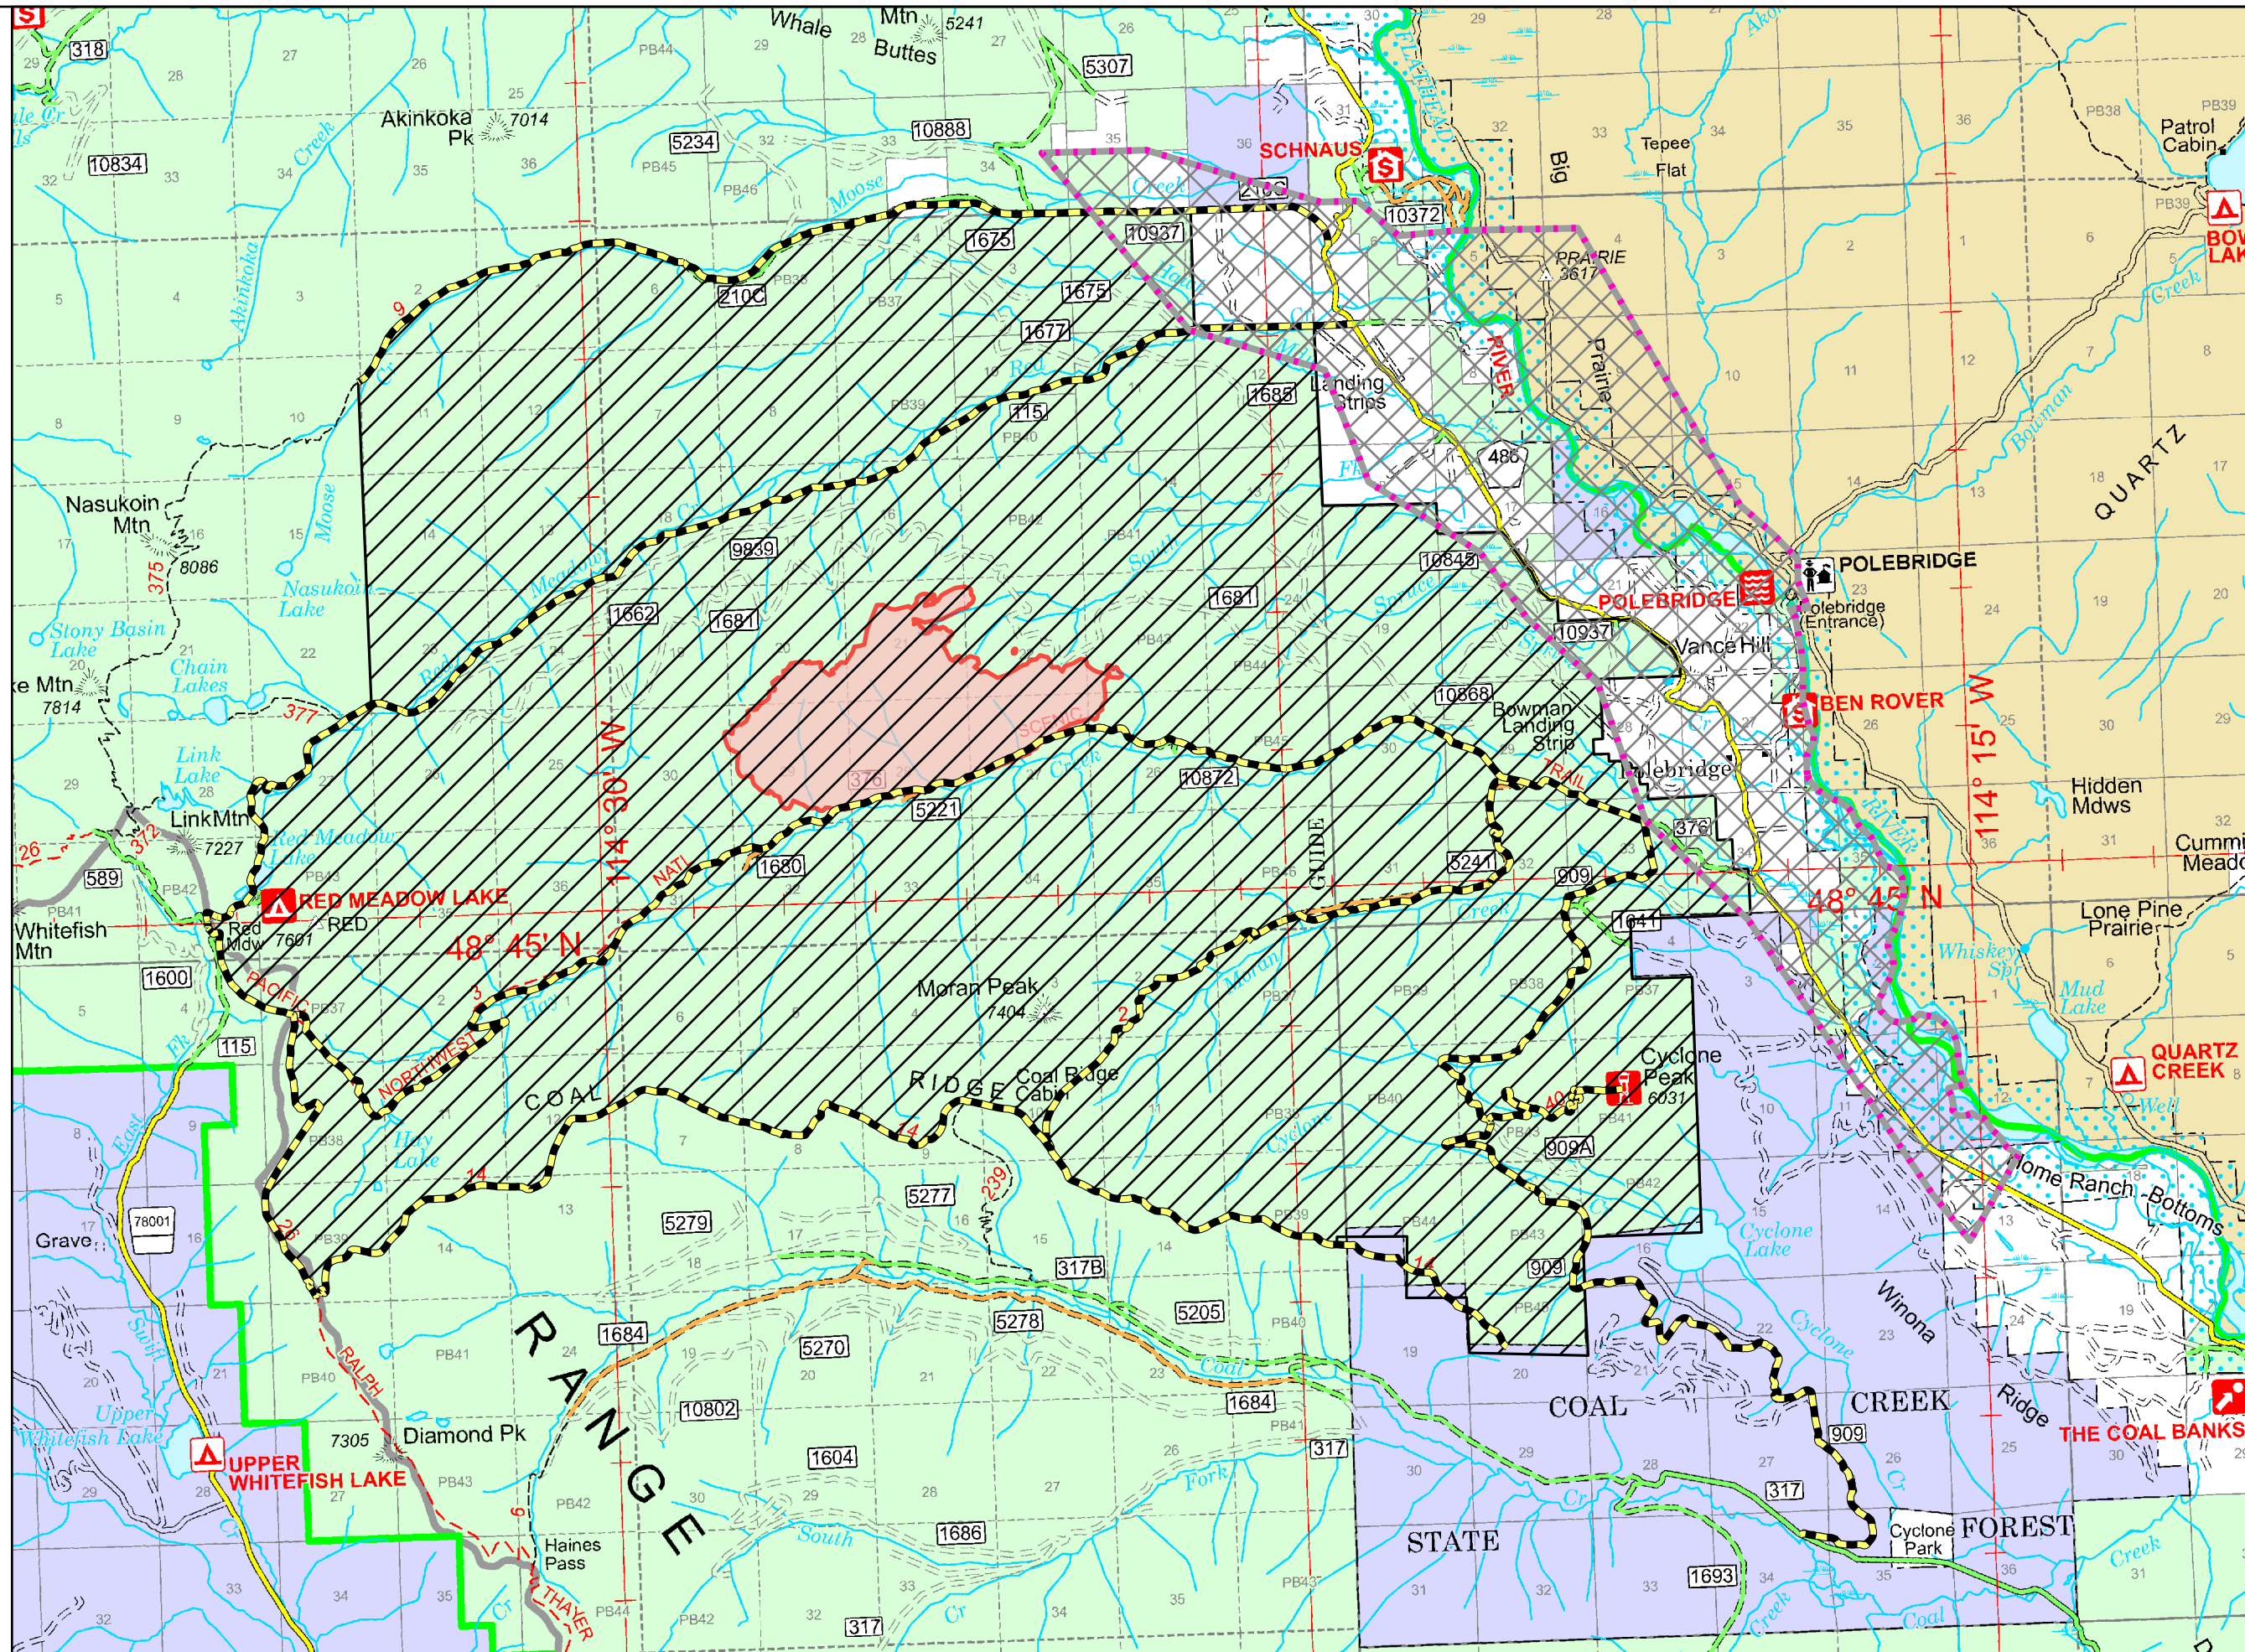

Public Information

Hay Creek
MTFNF000668
2,020 acres
07/30/2021

- Wildfire Daily Fire Perimeter
- Area Closure
- Road and Trail Closures
- Pre-Evacuation Area