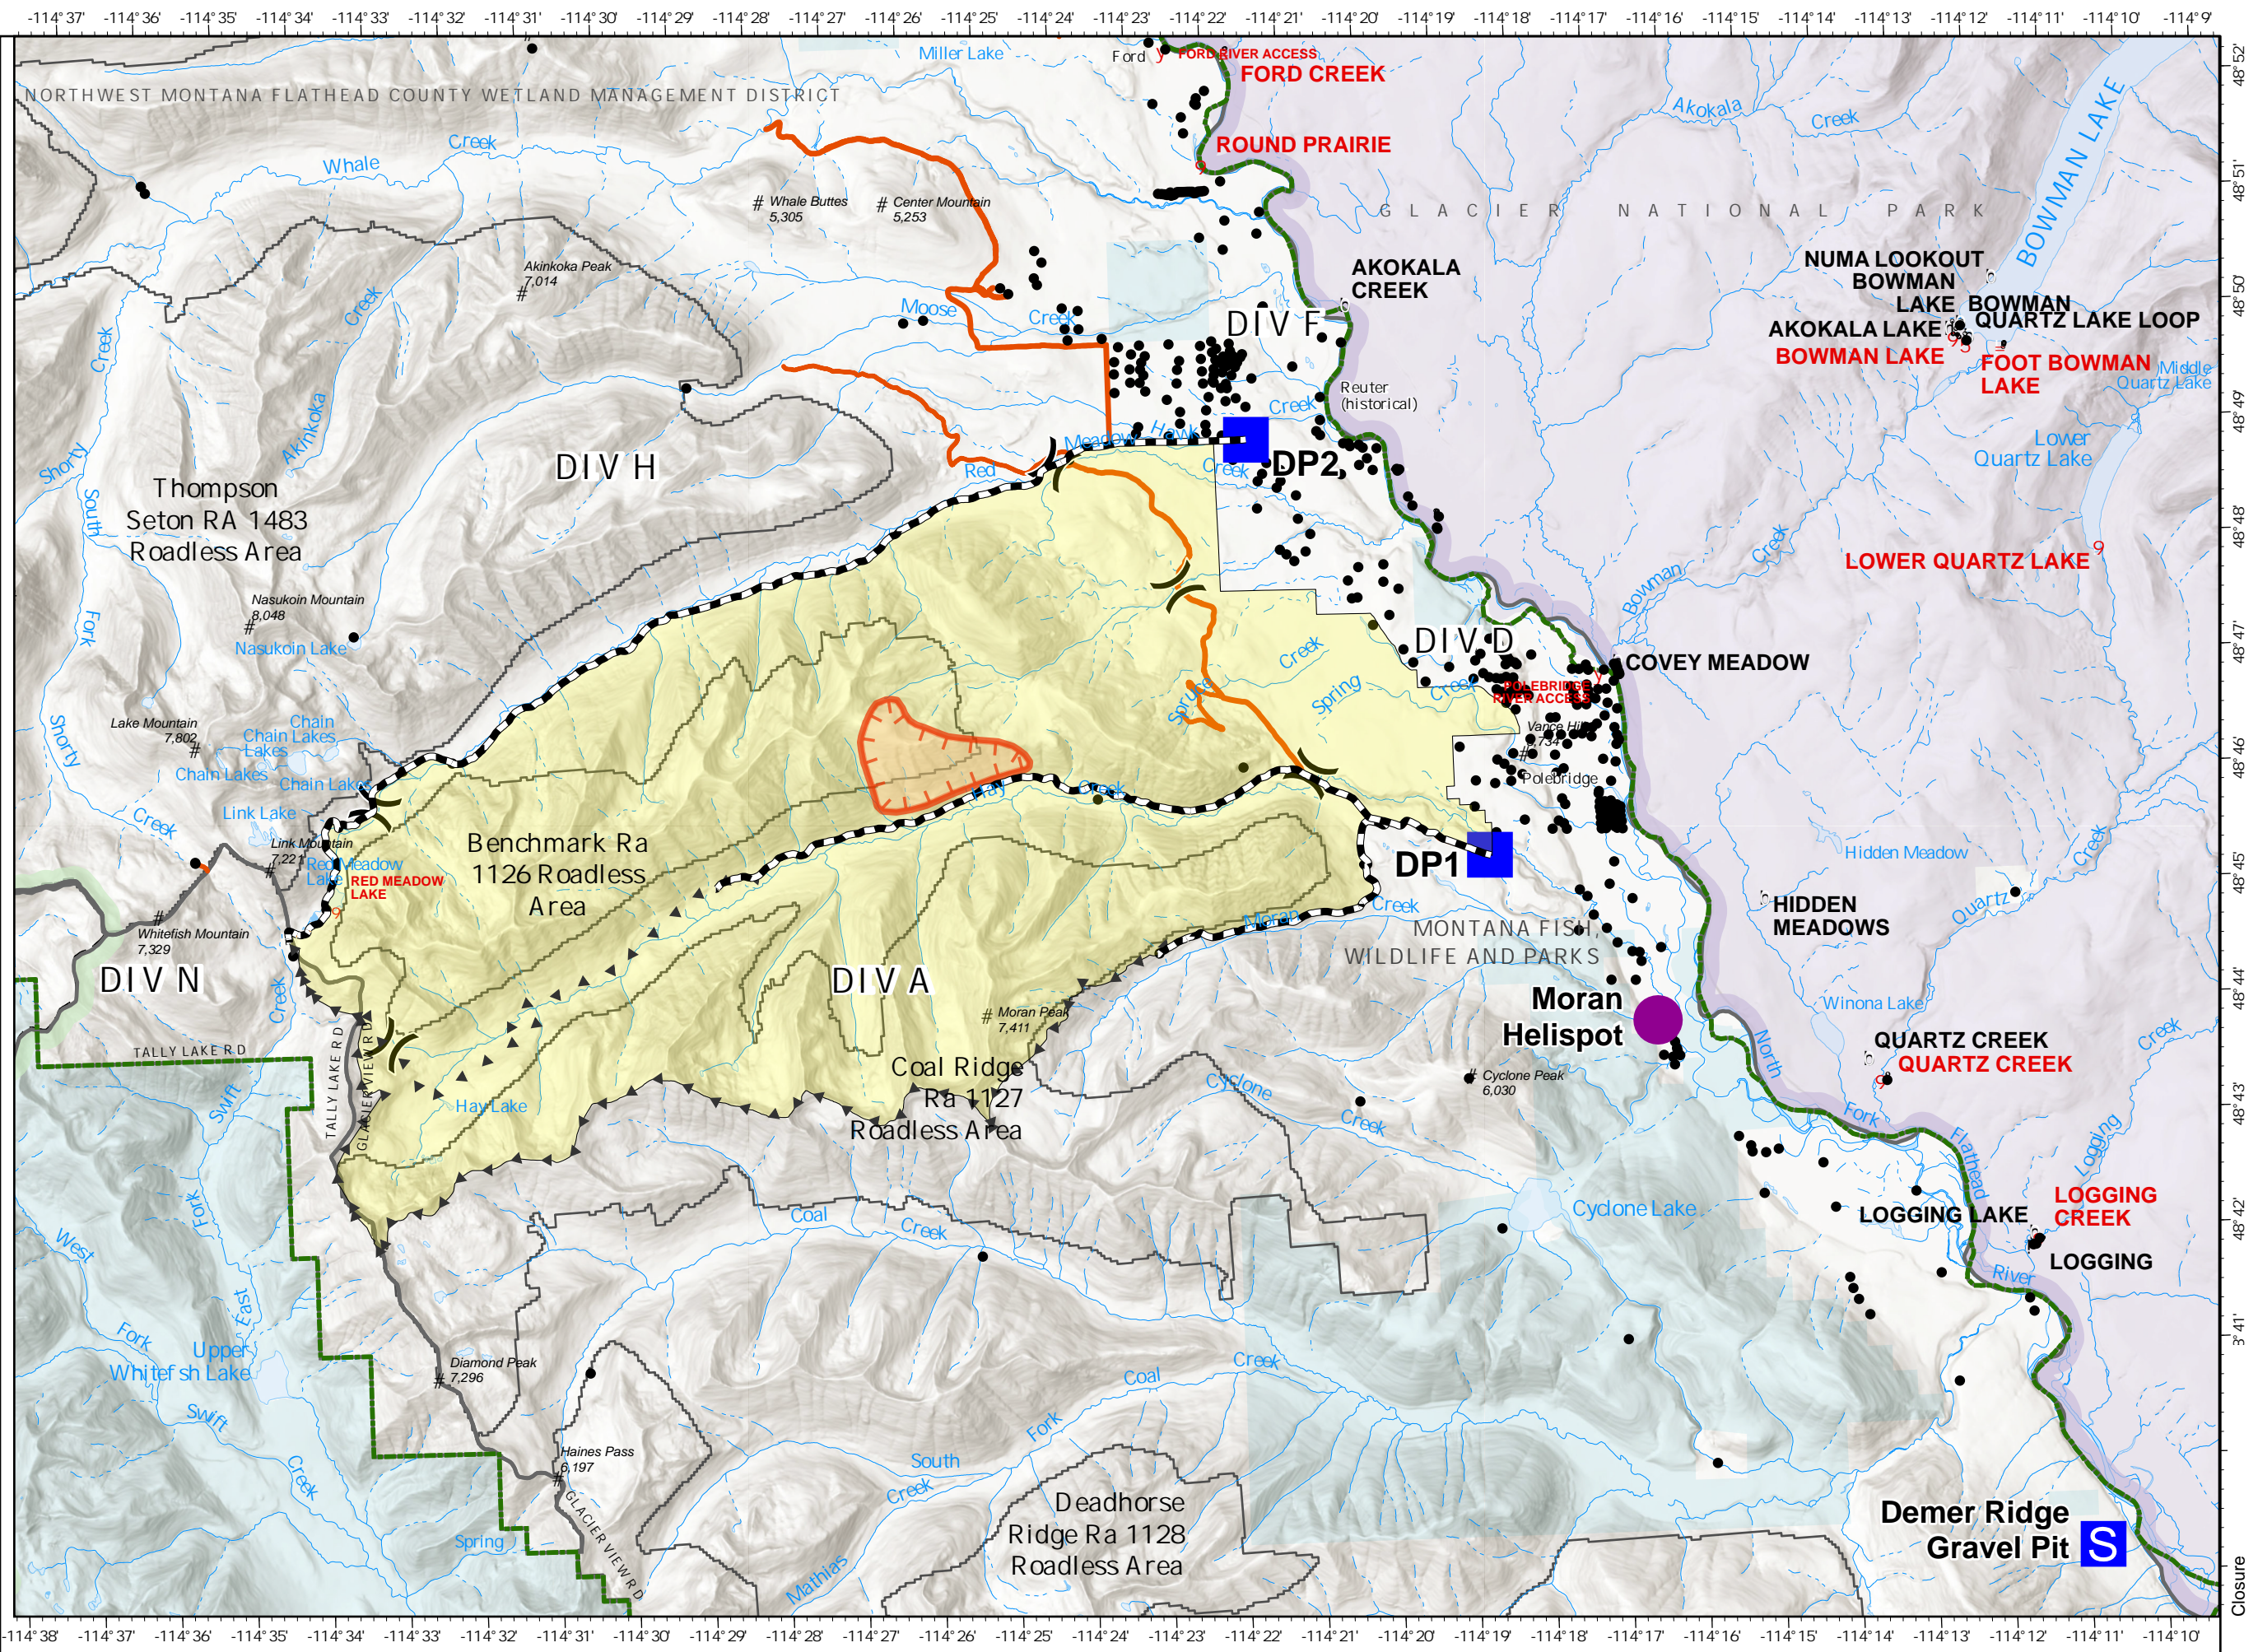

Closure
Hay Creek
MTFNF000668
07/24/2021

- Helispot
-) Division Break
- Drop Point
- S Staging Area
- ┌ Fire Edge
- Wildfire Daily Fire Perimeter
- Administrative FS Boundary
- County Boundary
- State Lands
- National Park Service Lands
- 2018 Fuel Breaks
- Flathead Structures
- FS Structures
- GNP Structures
- Closure Area
- Closed Road
- ▶▶ Closed Trail