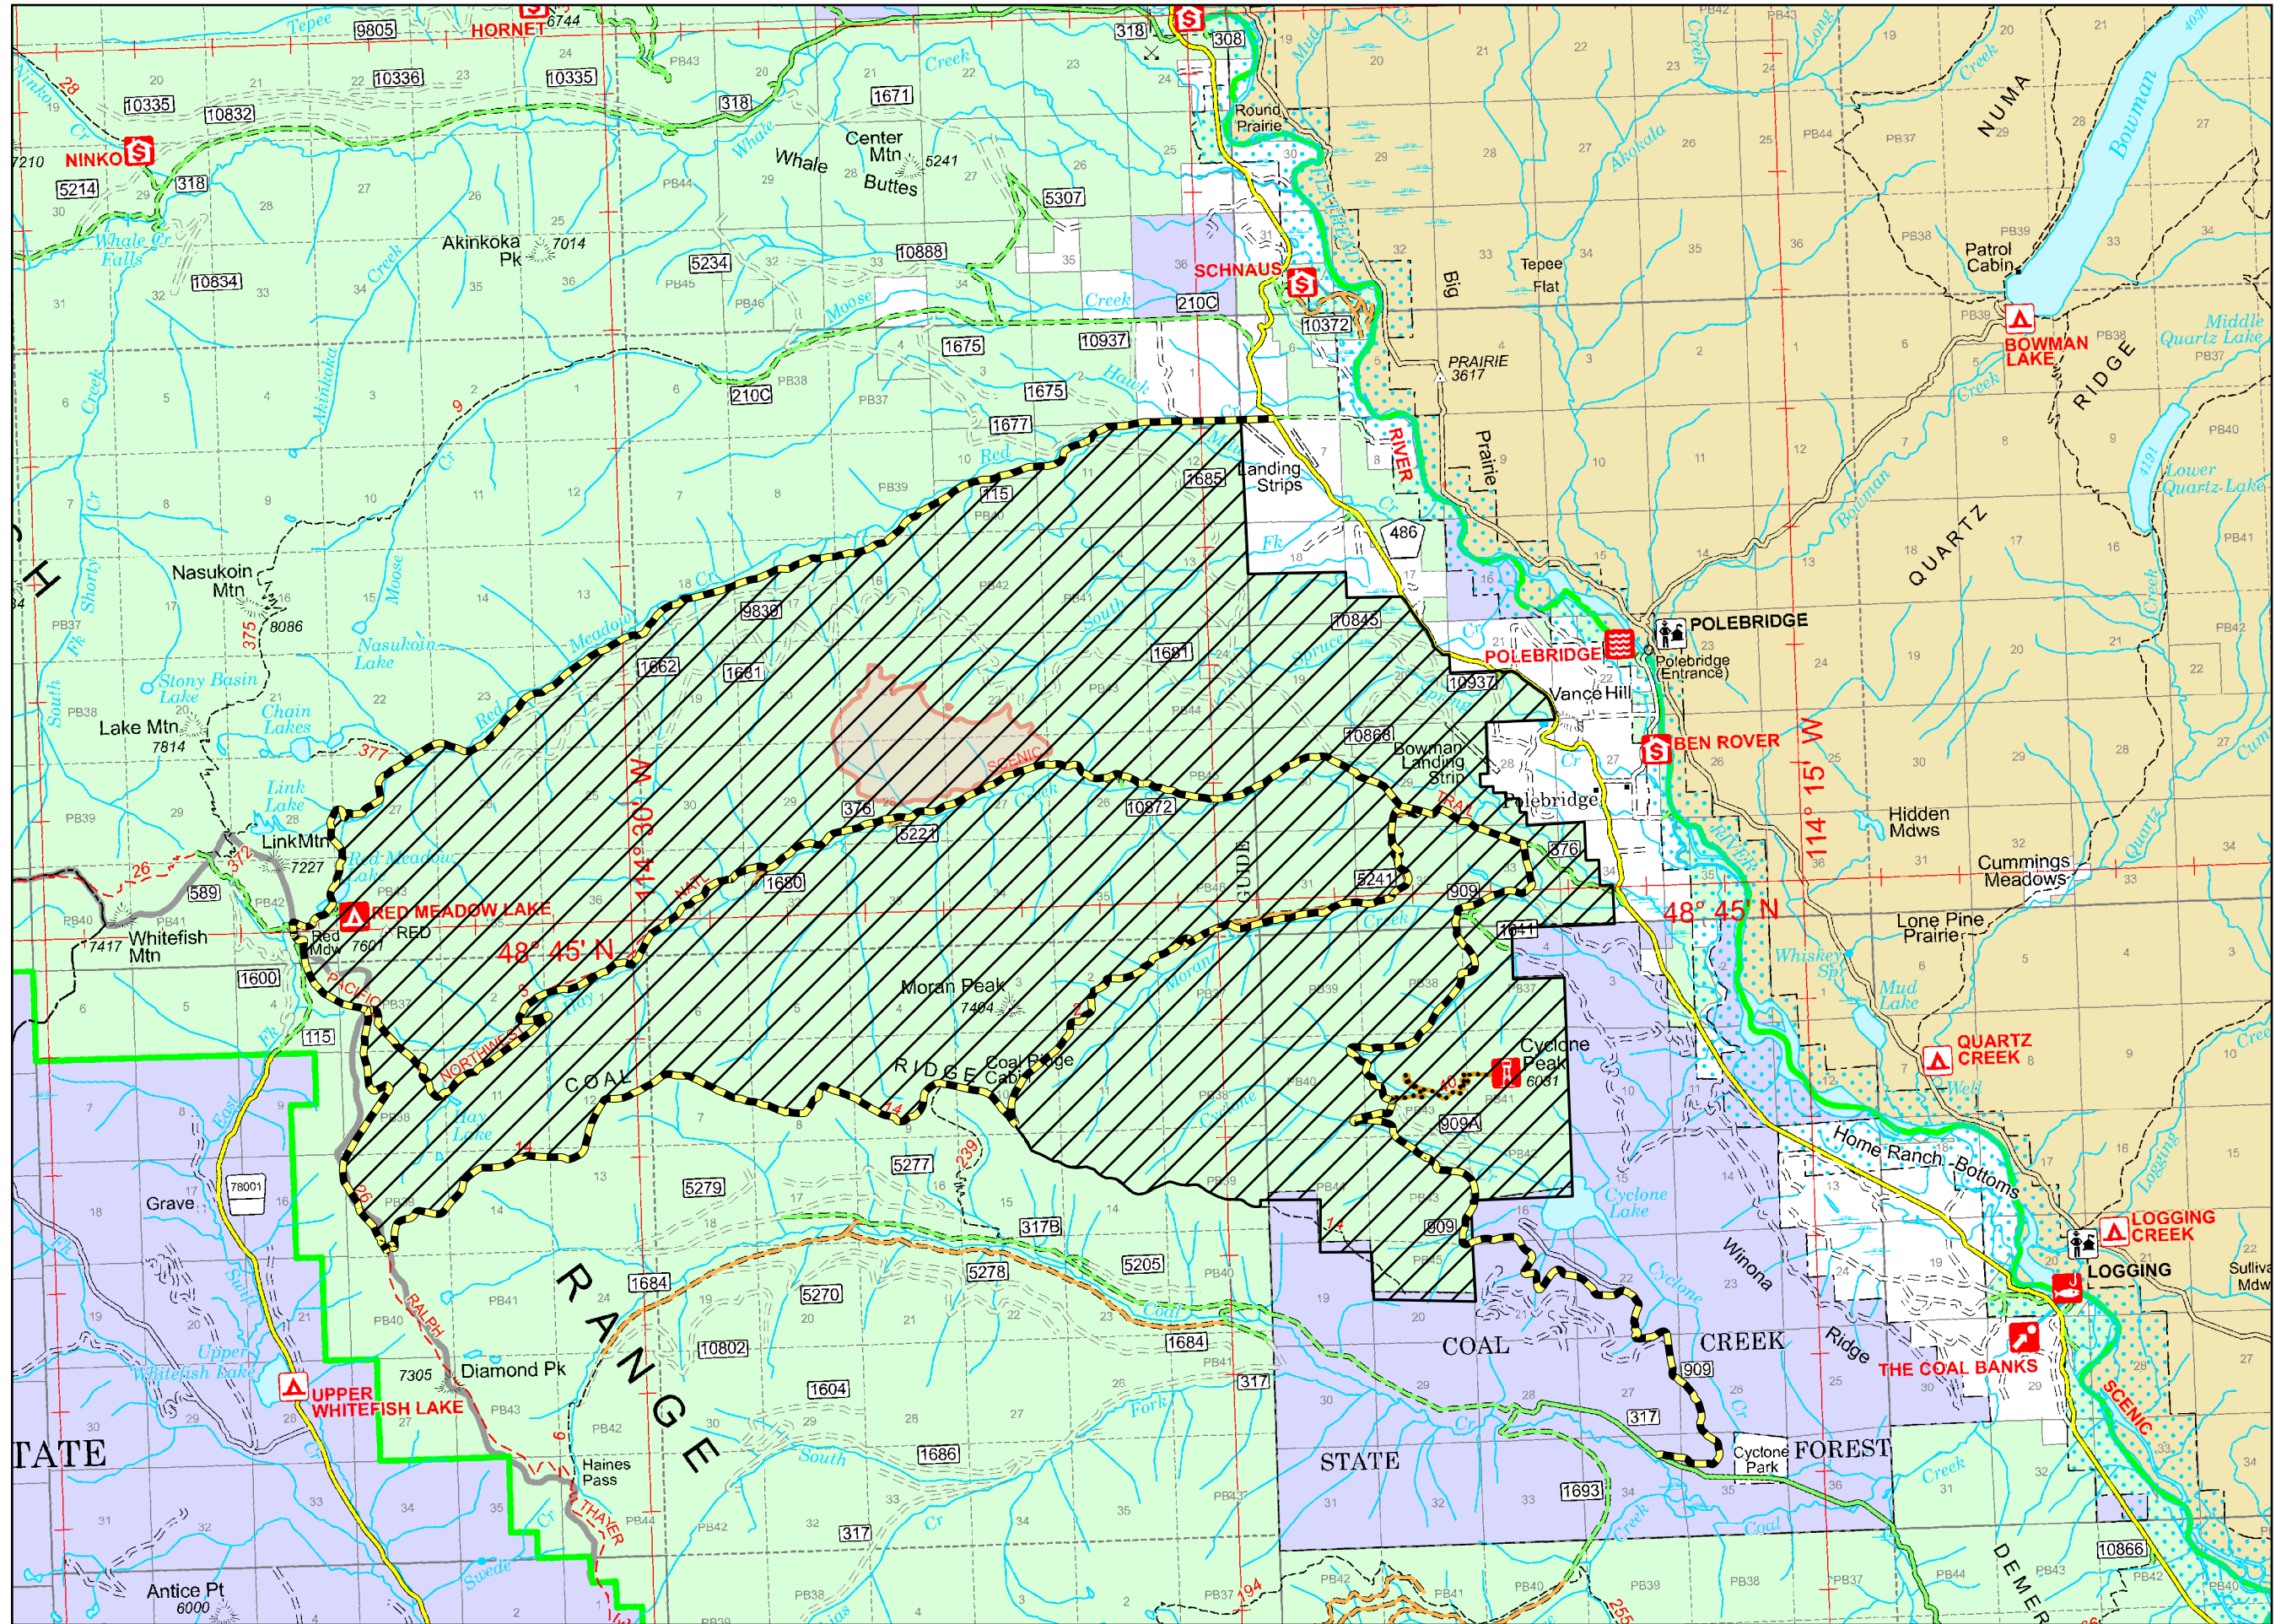

Road, Trail and Area Closures

07/25/2021
MTFNF000668
1006 acres

-  Closure Area
-  Closed Roads and Trails
-  Wildfire Daily Fire Perimeter

Fire perimeter updated from IR on 7/23/2021 2211

7/24/2021 2116
North American 1983
Datum, Lat/Long Grid