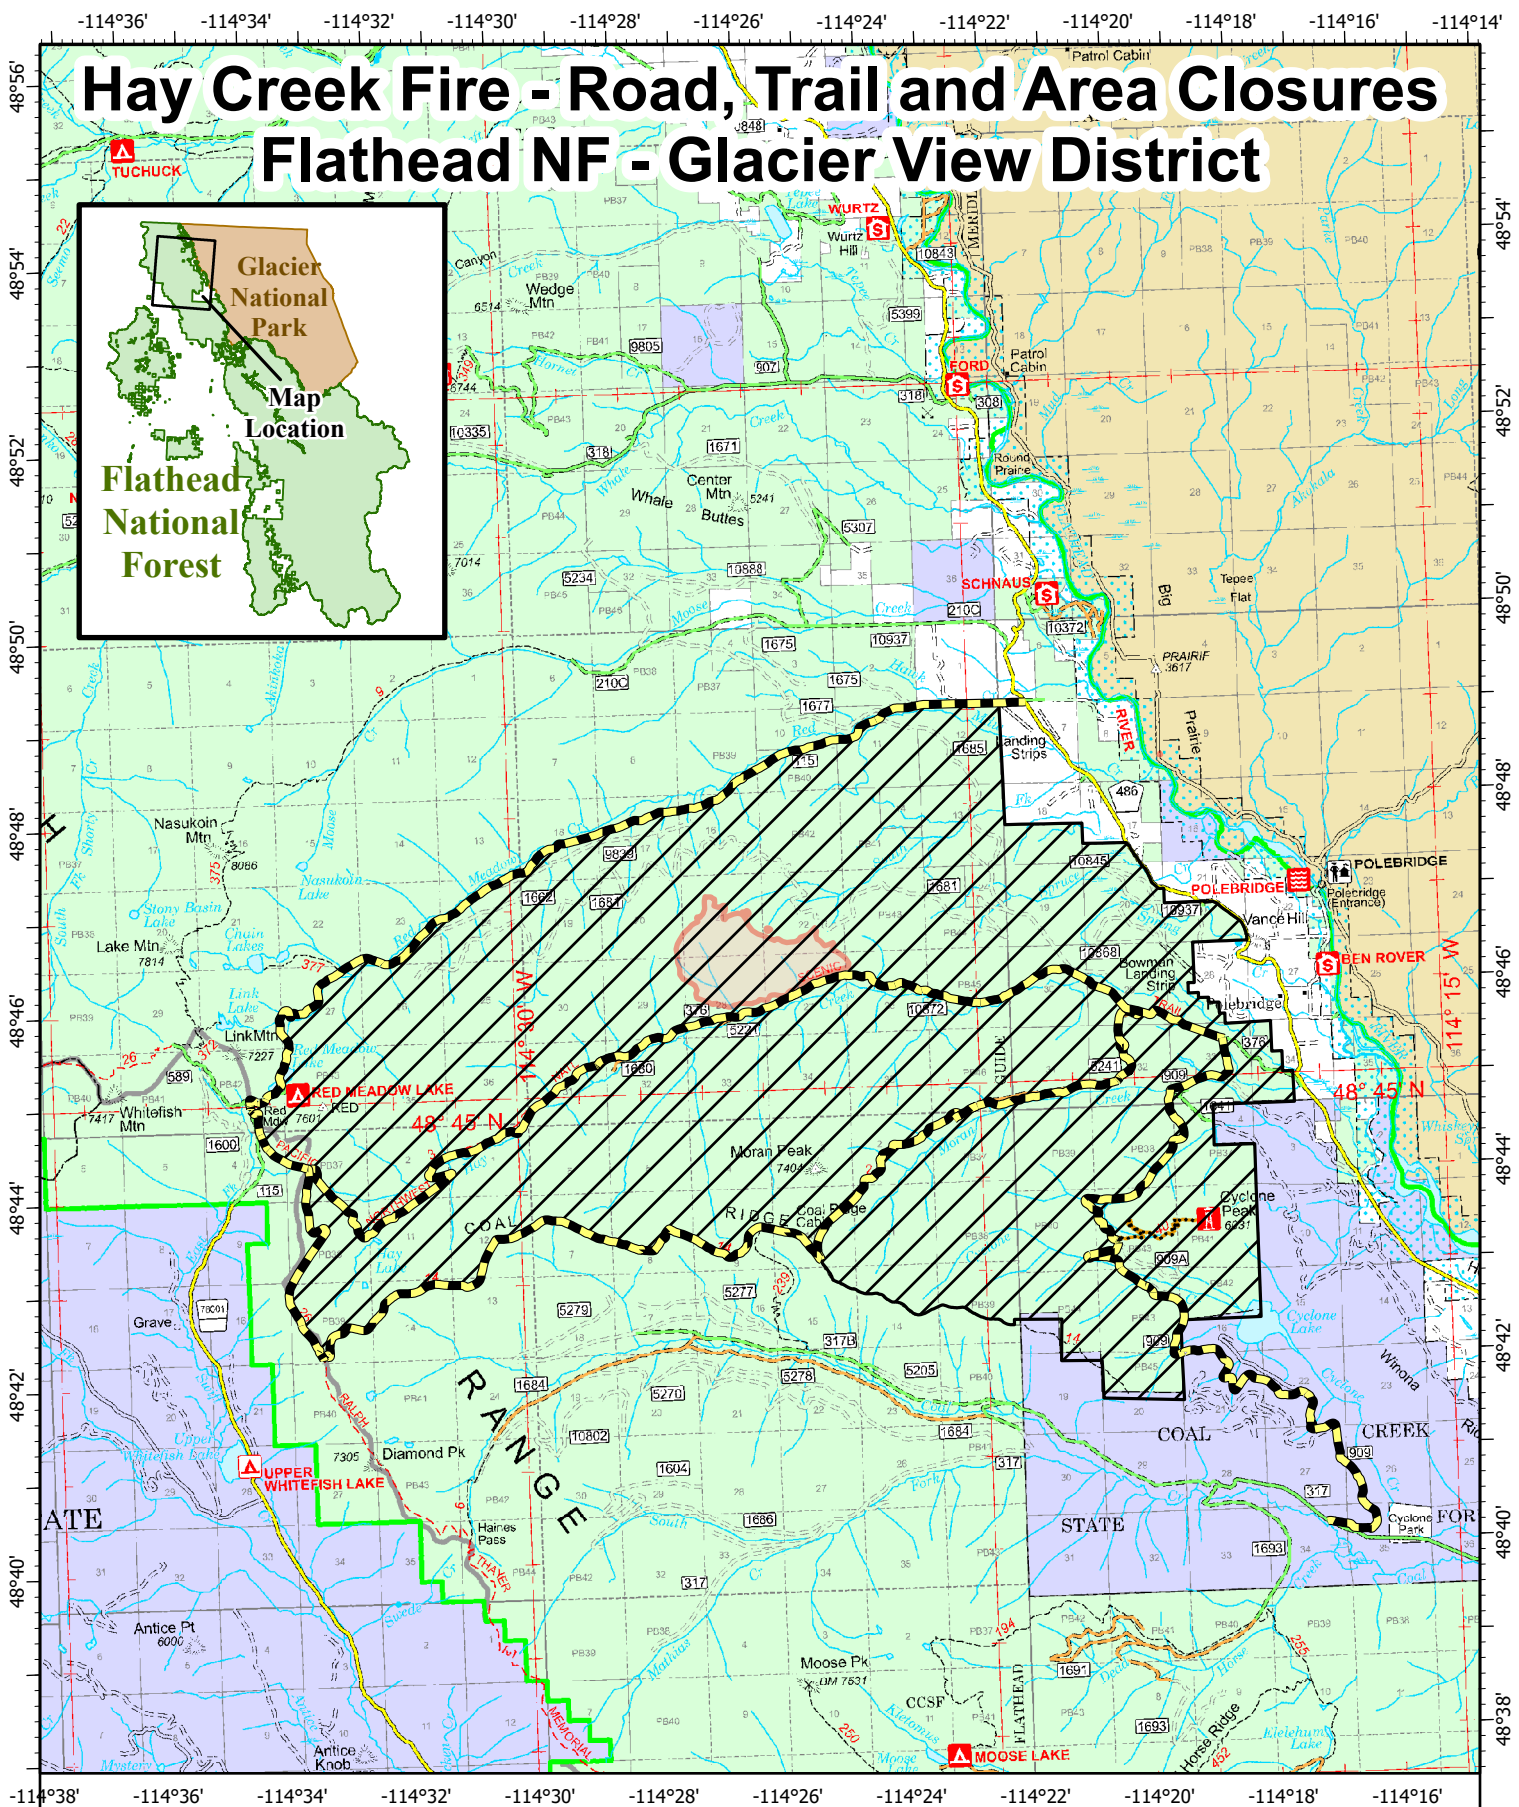

Hay Creek Fire - Road, Trail and Area Closures

Flathead NF - Glacier View District

Hay Creek
MTFNF000668
1006 acres
7/24/2021
Fire perimeter updated from
IR on 7/23/2021 2211

-  Closure Area
-  Closed Roads and Trails
-  Wildfire Daily Fire Perimeter