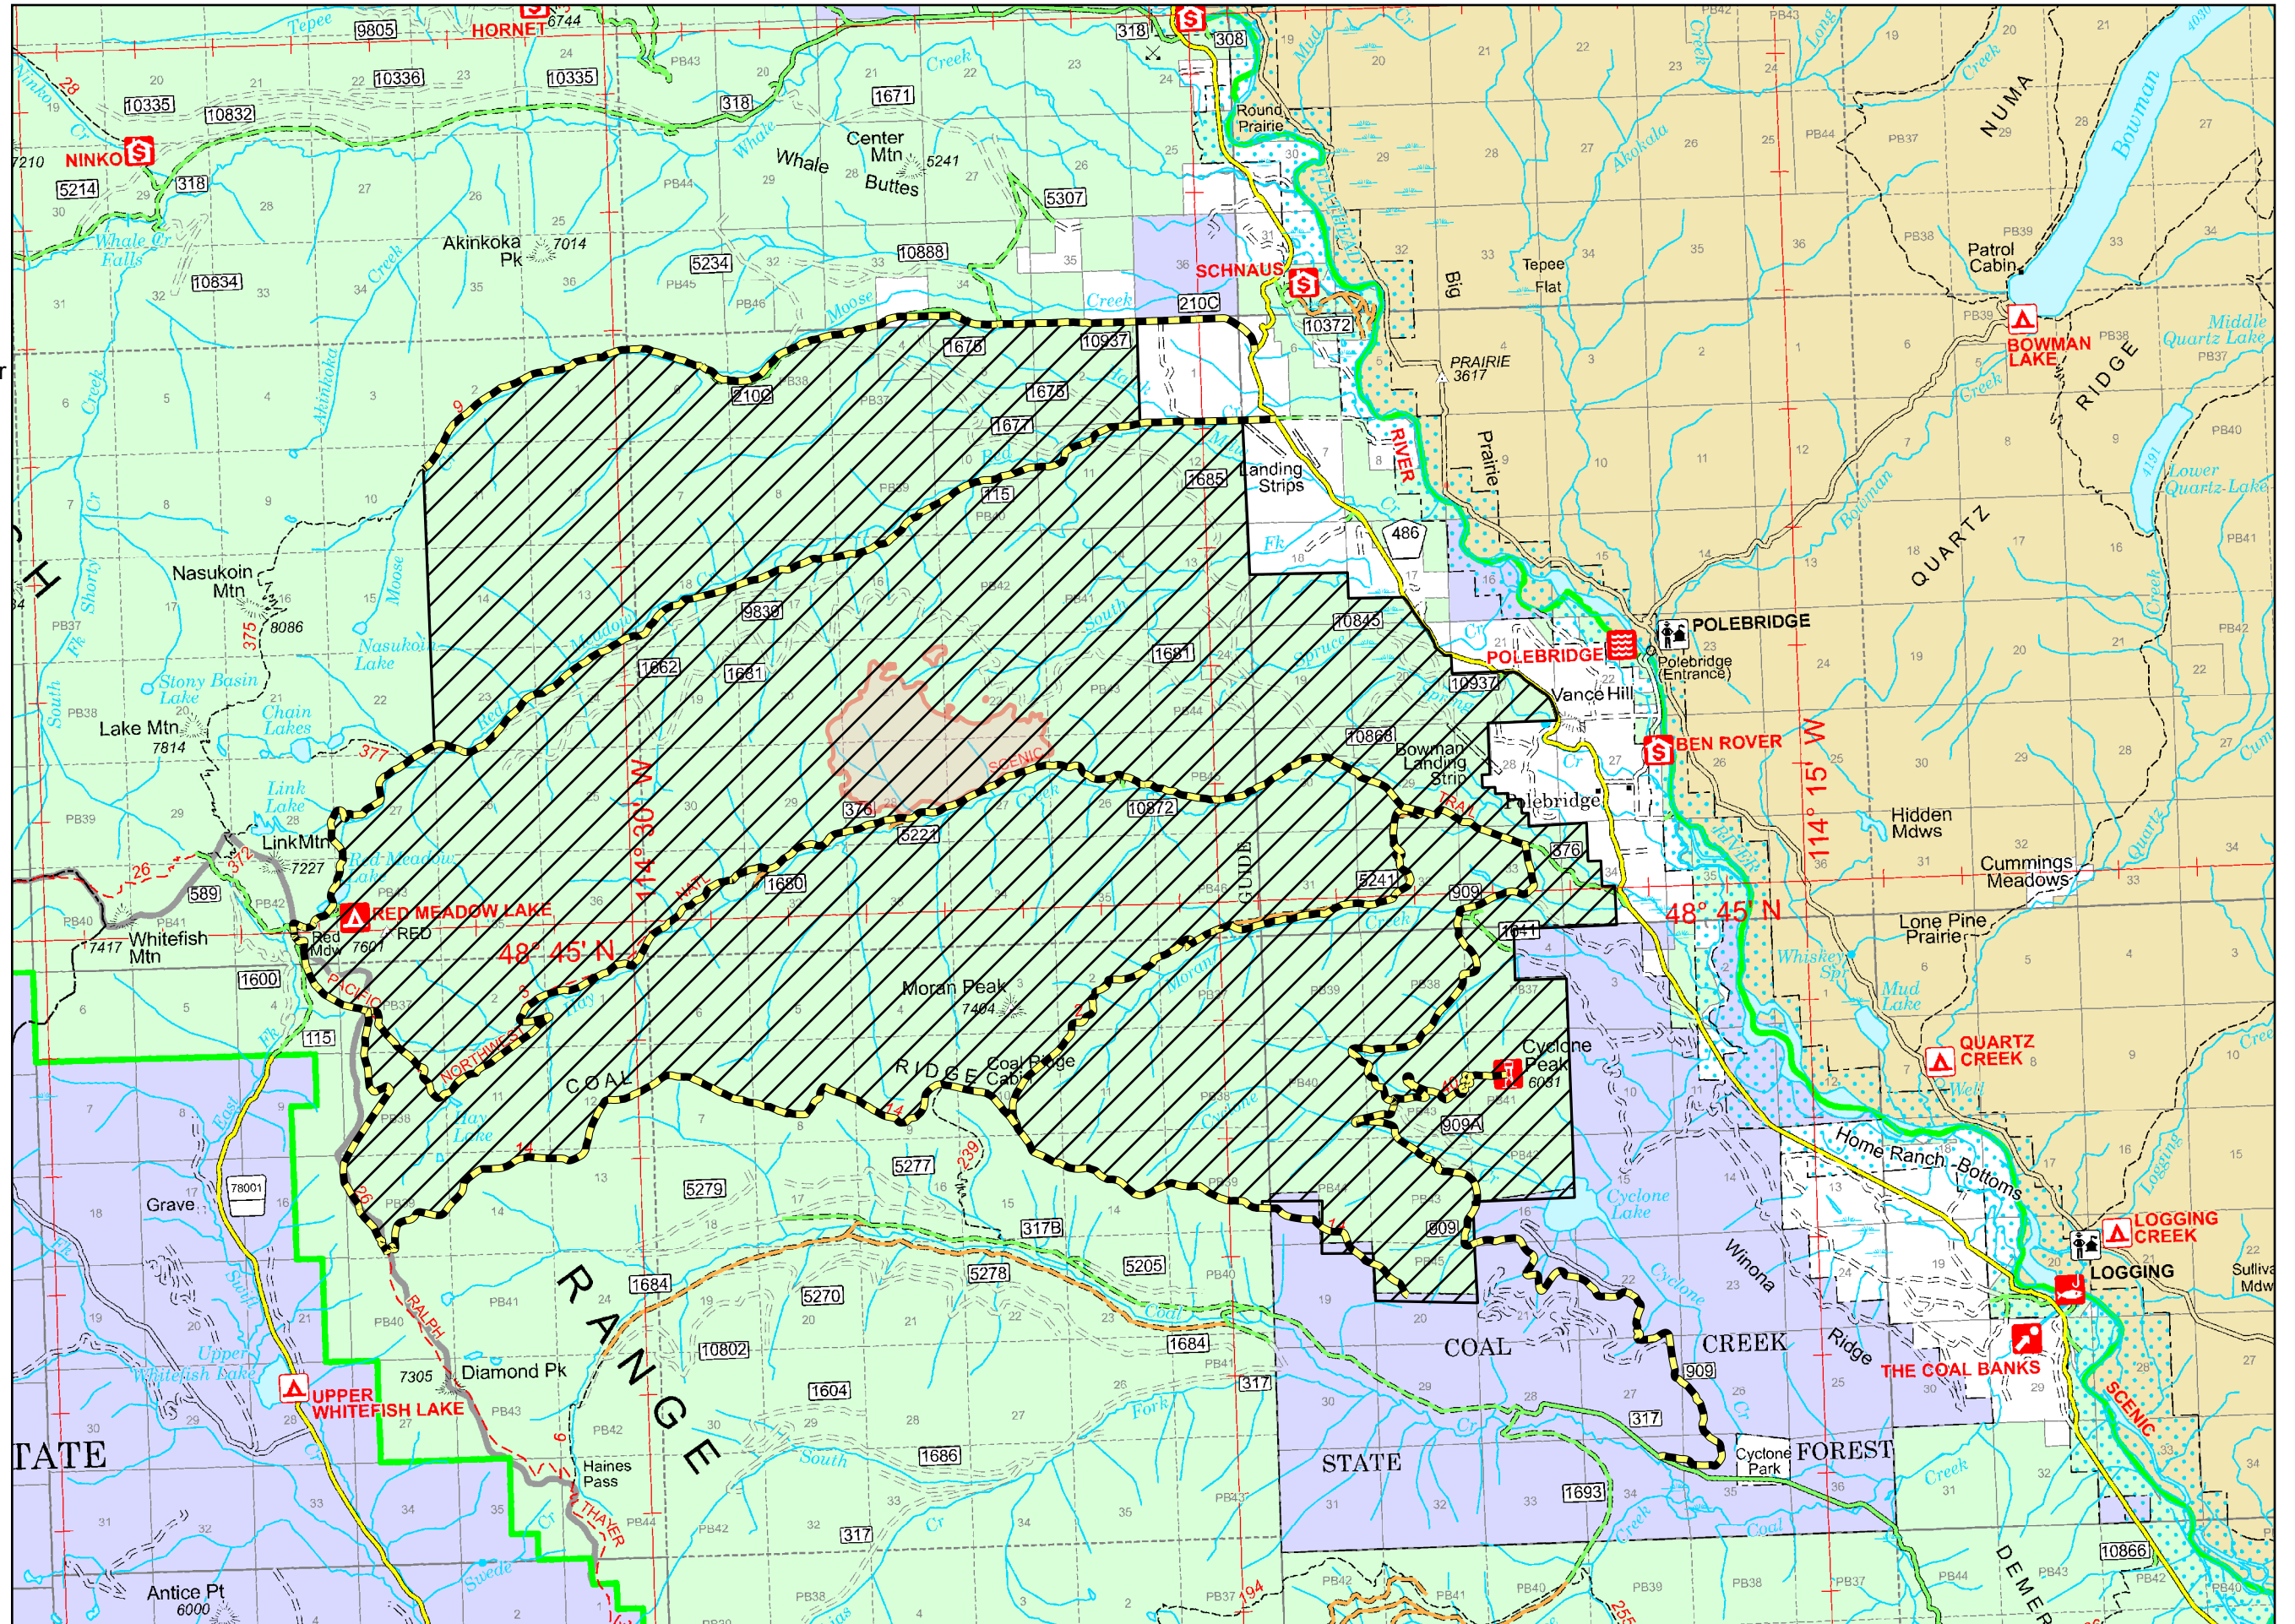

# Road, Trail and Area Closures

07/27/2021

Hay Creek  
MTFNF000668  
1,158 acres

-  Closure Area
-  Closed Roads and Trails
-  Wildfire Daily Fire Perimeter

Fire perimeter updated from IR on 7/25/2021 0115

7/26/2021 1921  
North American 1983  
Datum, Lat/Long Grid