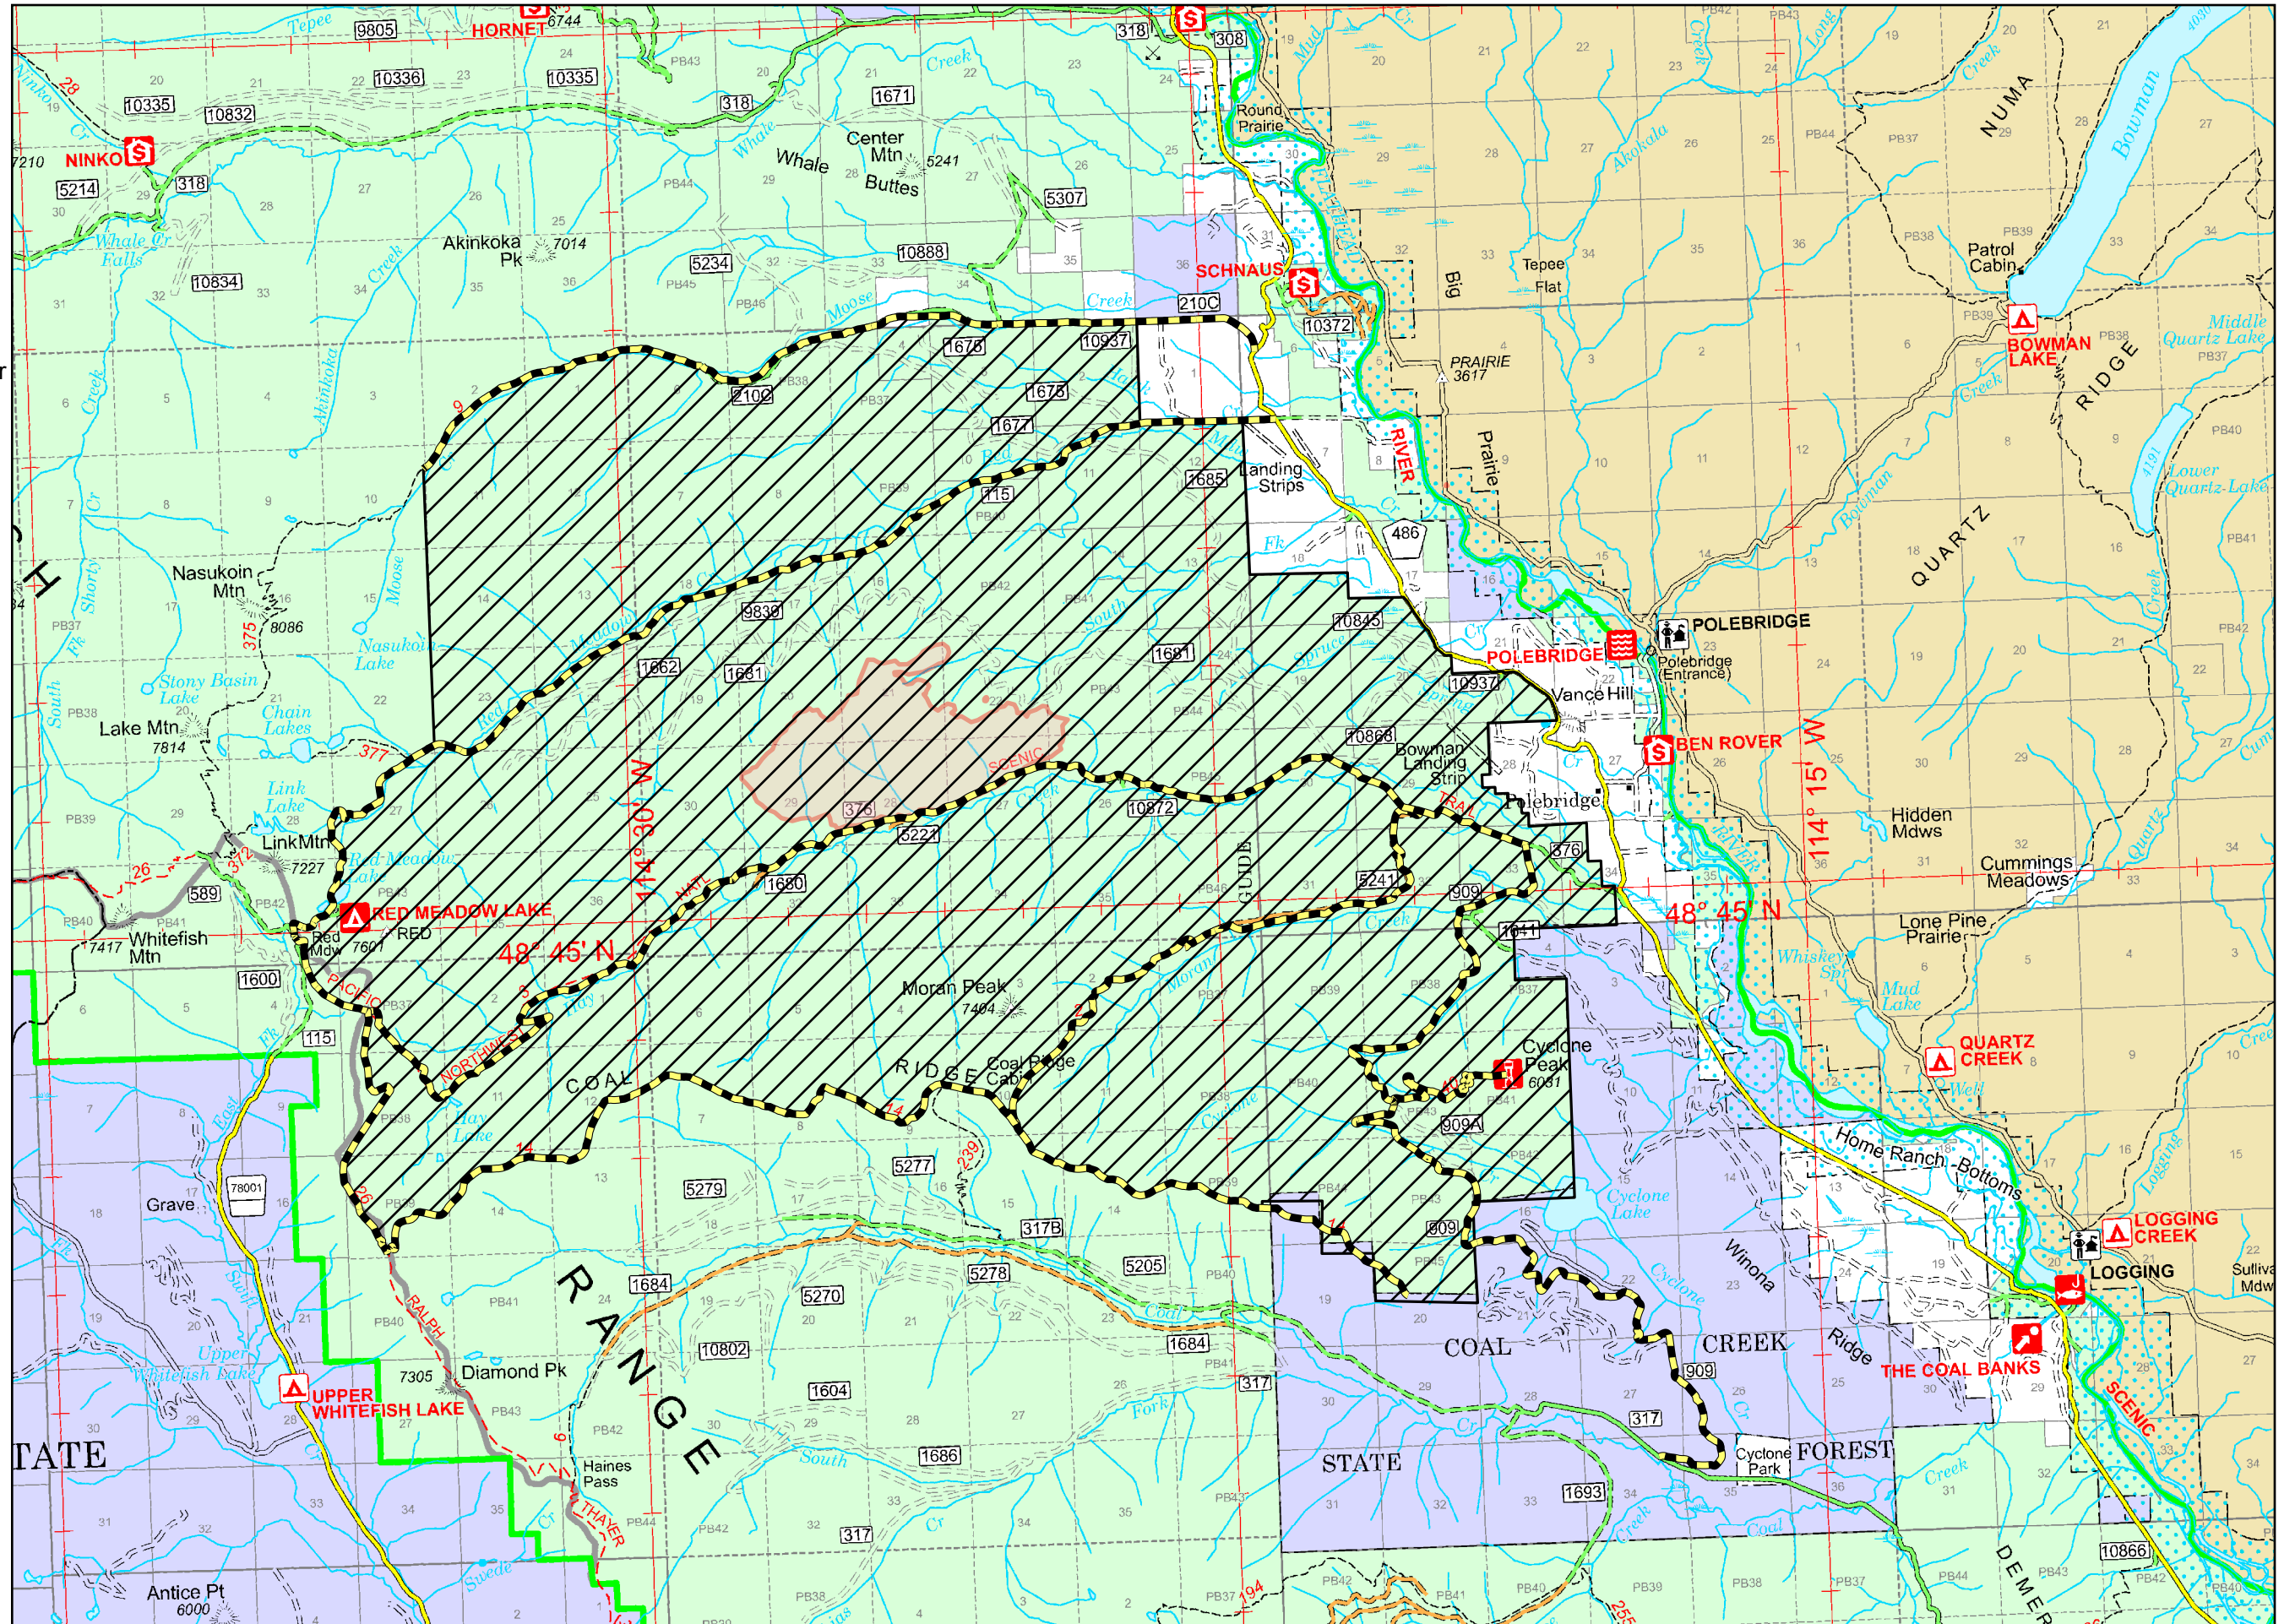

Road, Trail and Area Closures

07/28/2021

Hay Creek
MTFNF000668
1,867 acres

-  Closure Area
-  Closed Roads and Trails
-  Wildfire Daily Fire Perimeter

Fire perimeter updated from IR on 7/27/2021 1159

7/27/2021 2209
North American 1983
Datum, Lat/Long Grid