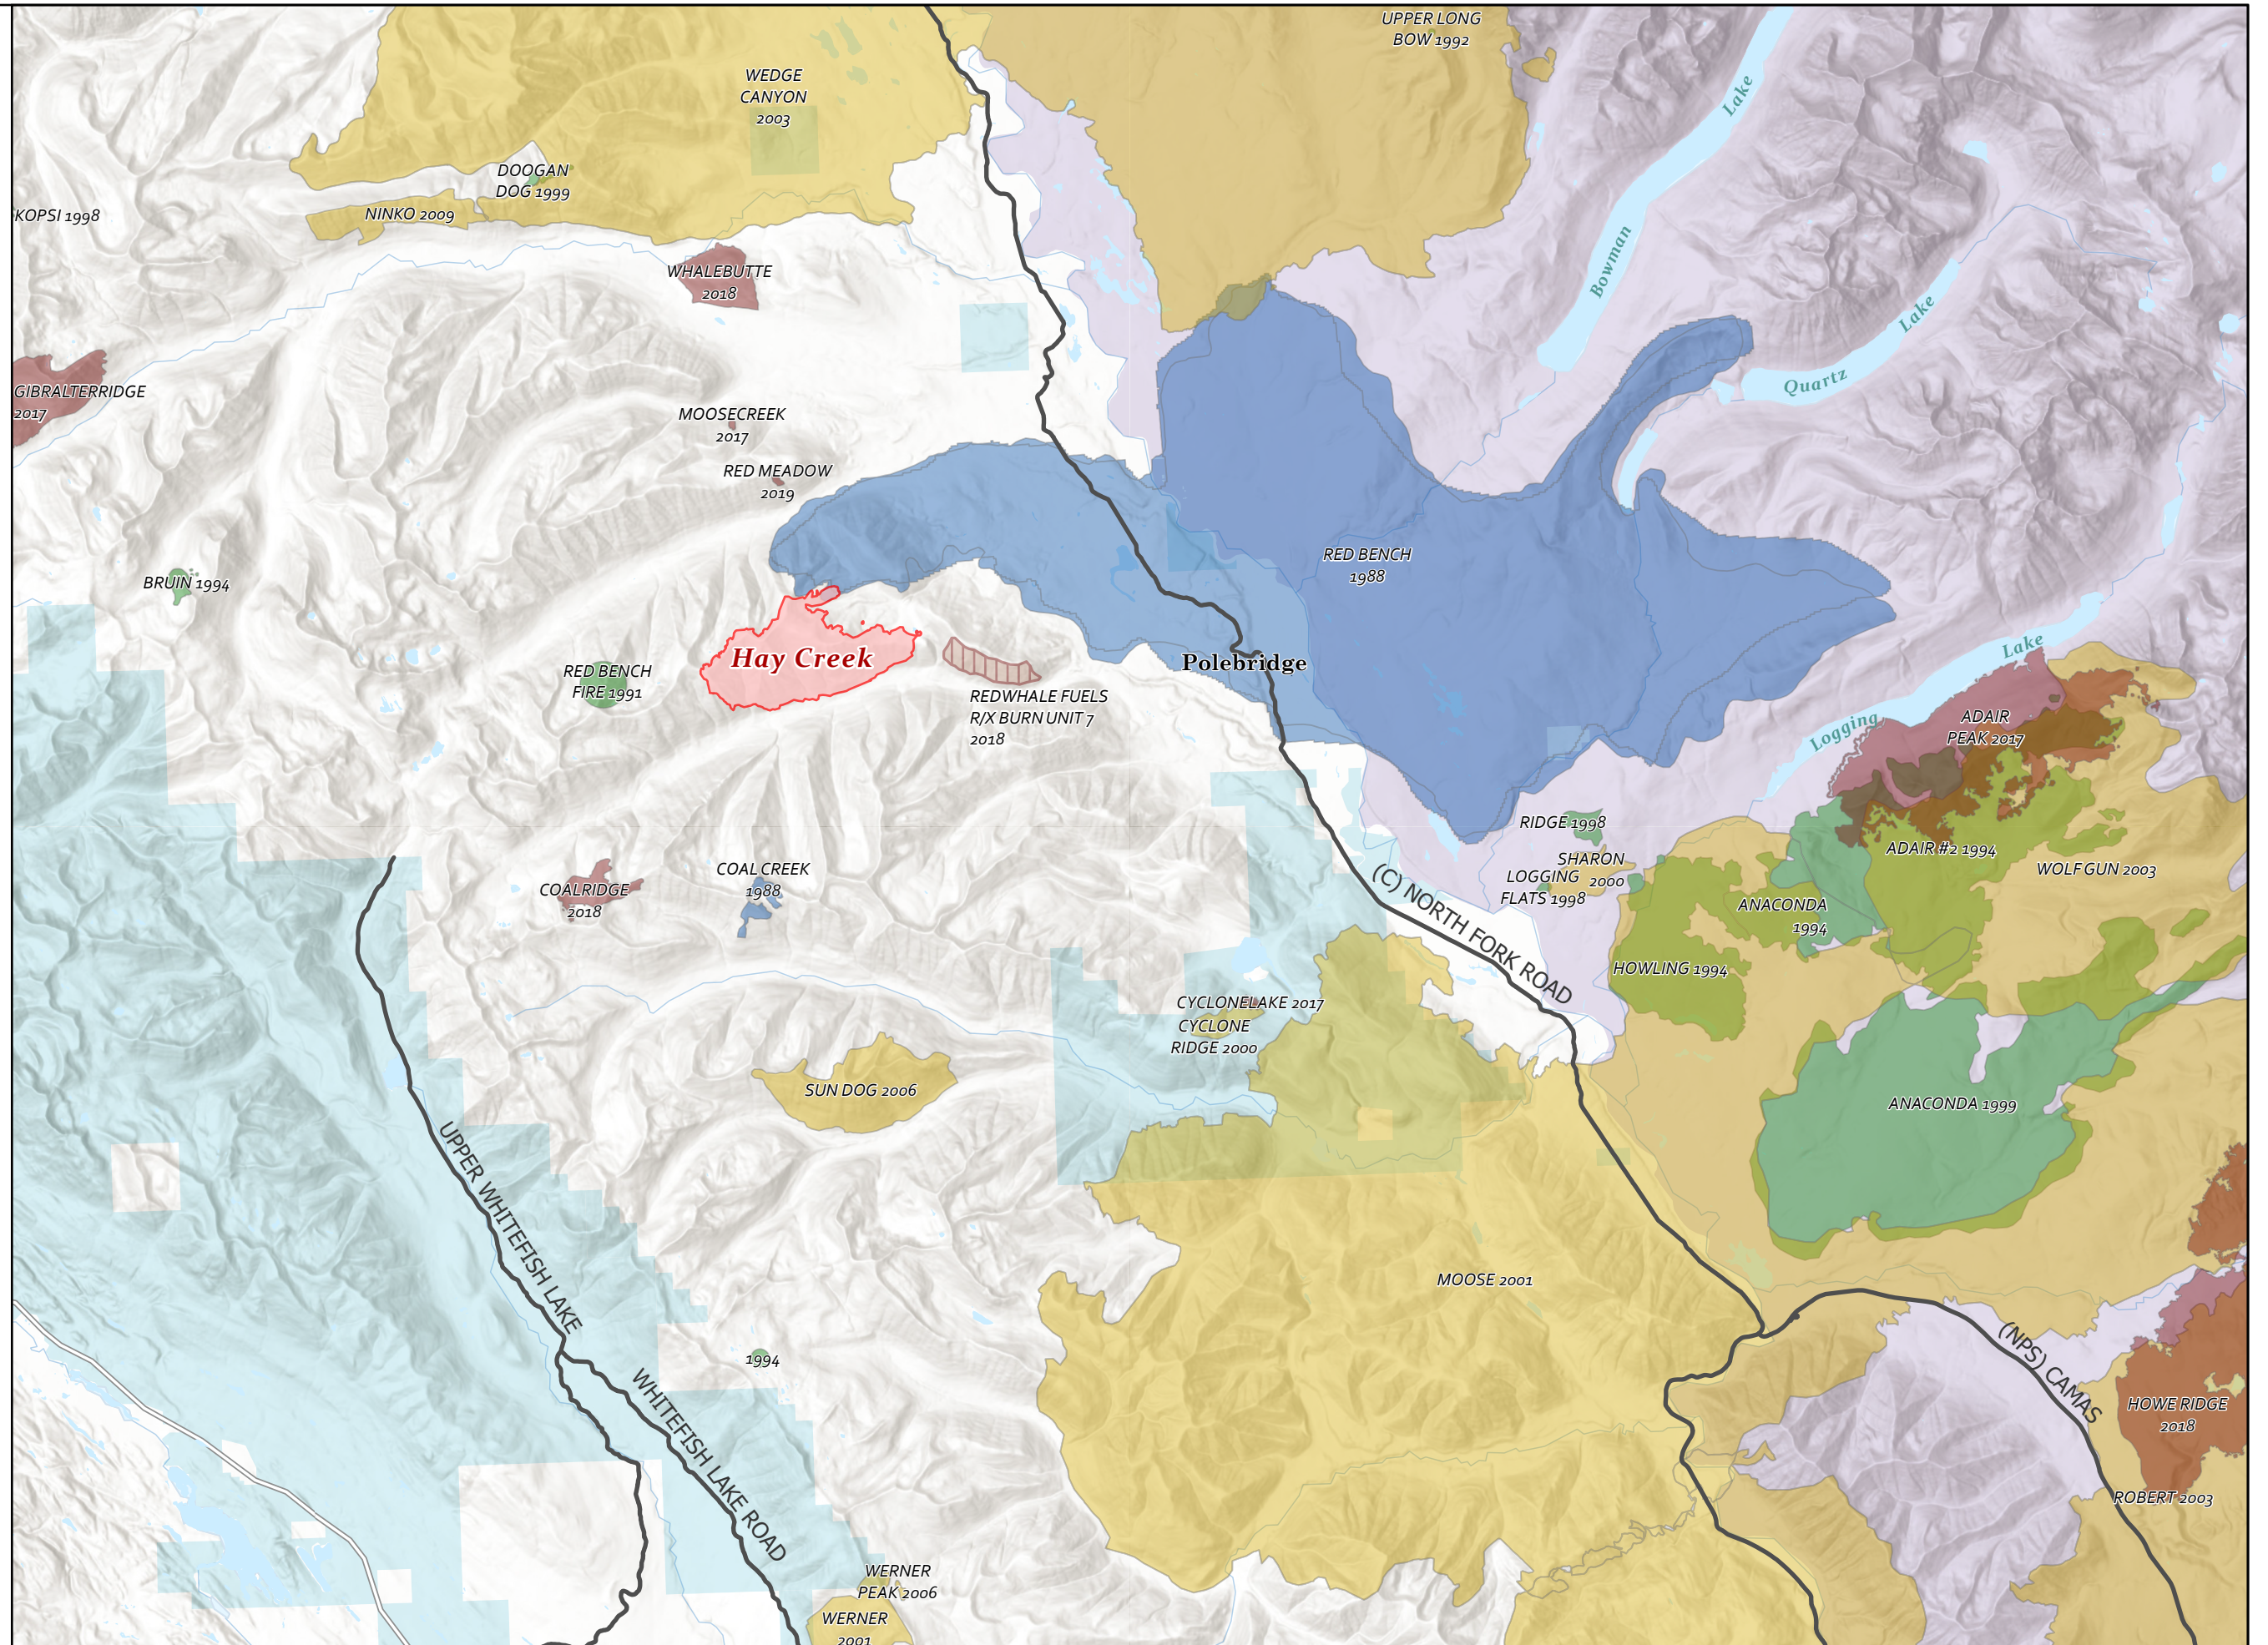

# FIRE HISTORY

Hay Creek  
MTFNF000668  
1,947 acres  
7/28/2021

- Wildfire Daily Fire Perimeter
- 1980-1989
- 1990-1999
- 2000-2009
- 2010-2019
- Whale RX Burn 2018
- State Lands
- NPS Lands
- Roads

Fire perimeter updated from  
IR on 7/27/2021 2104