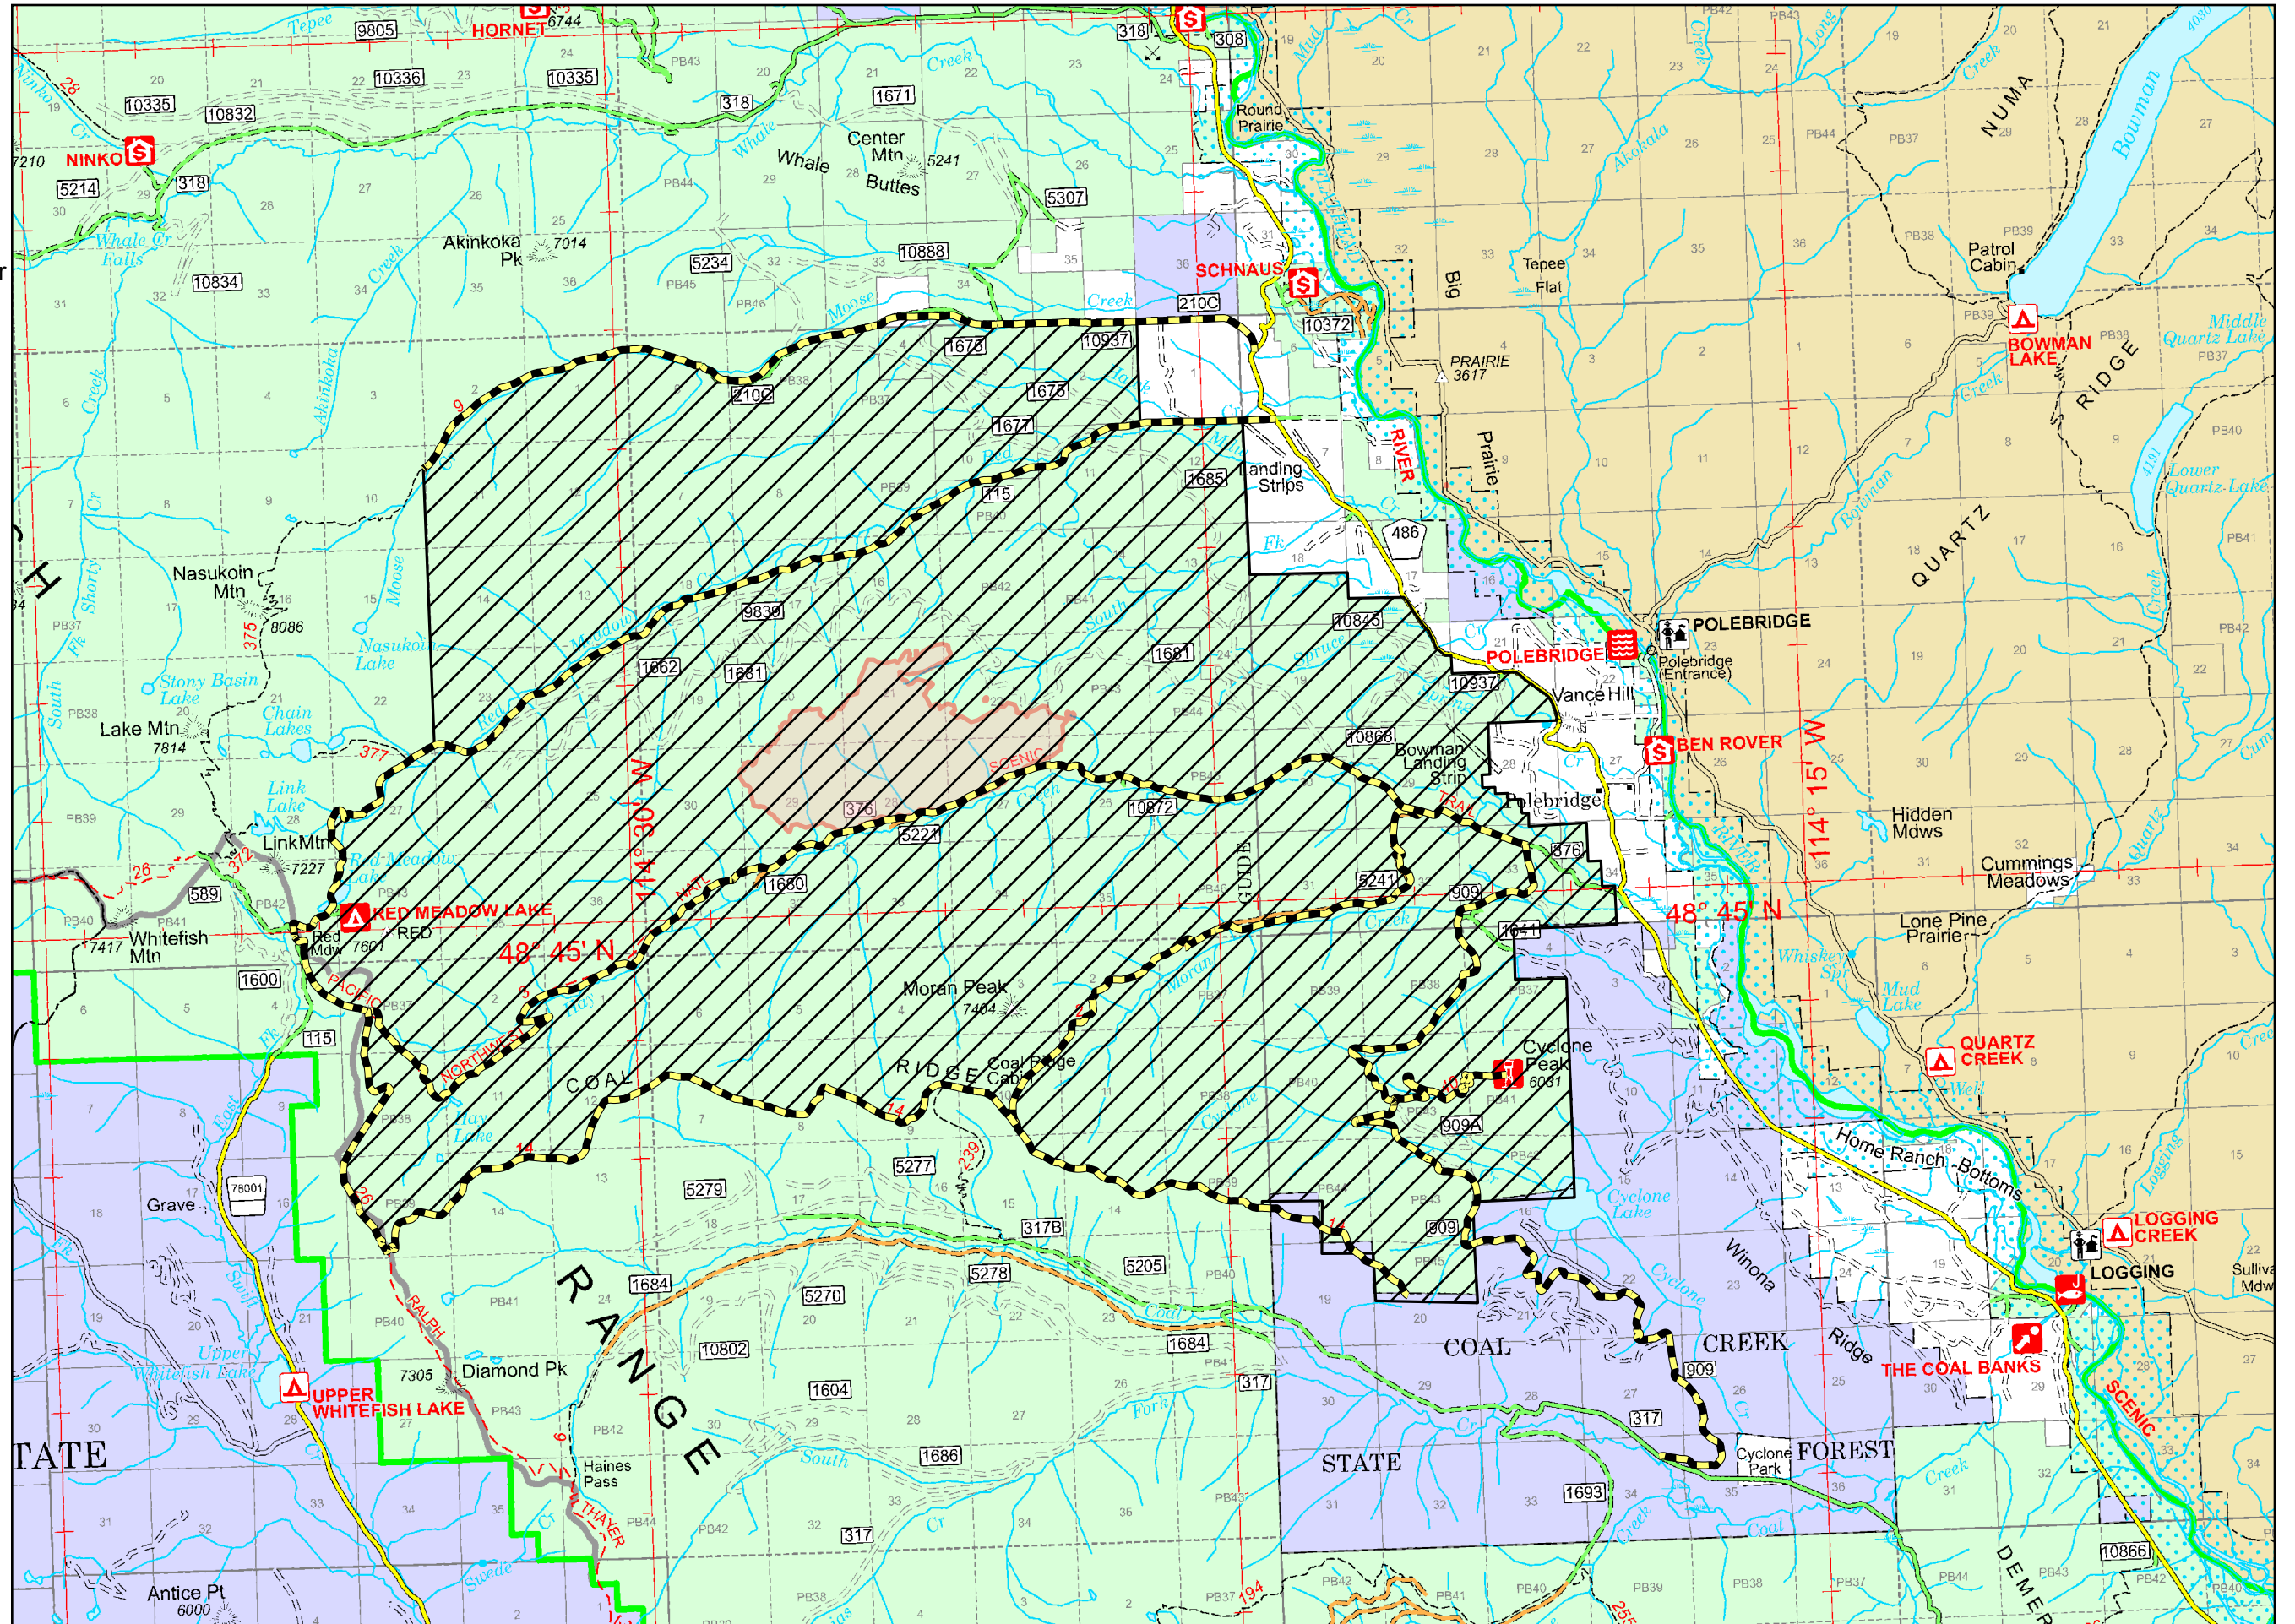

Road, Trail and Area Closures

07/29/2021

Hay Creek
MTFNF000668
1,947 acres

-  Wildfire Daily Fire Perimeter
-  Closure Area
-  Closed Roads and Trails

Fire perimeter updated from IR on 7/27/2021 2104

7/28/2021 1910
North American 1983
Datum, Lat/Long Grid