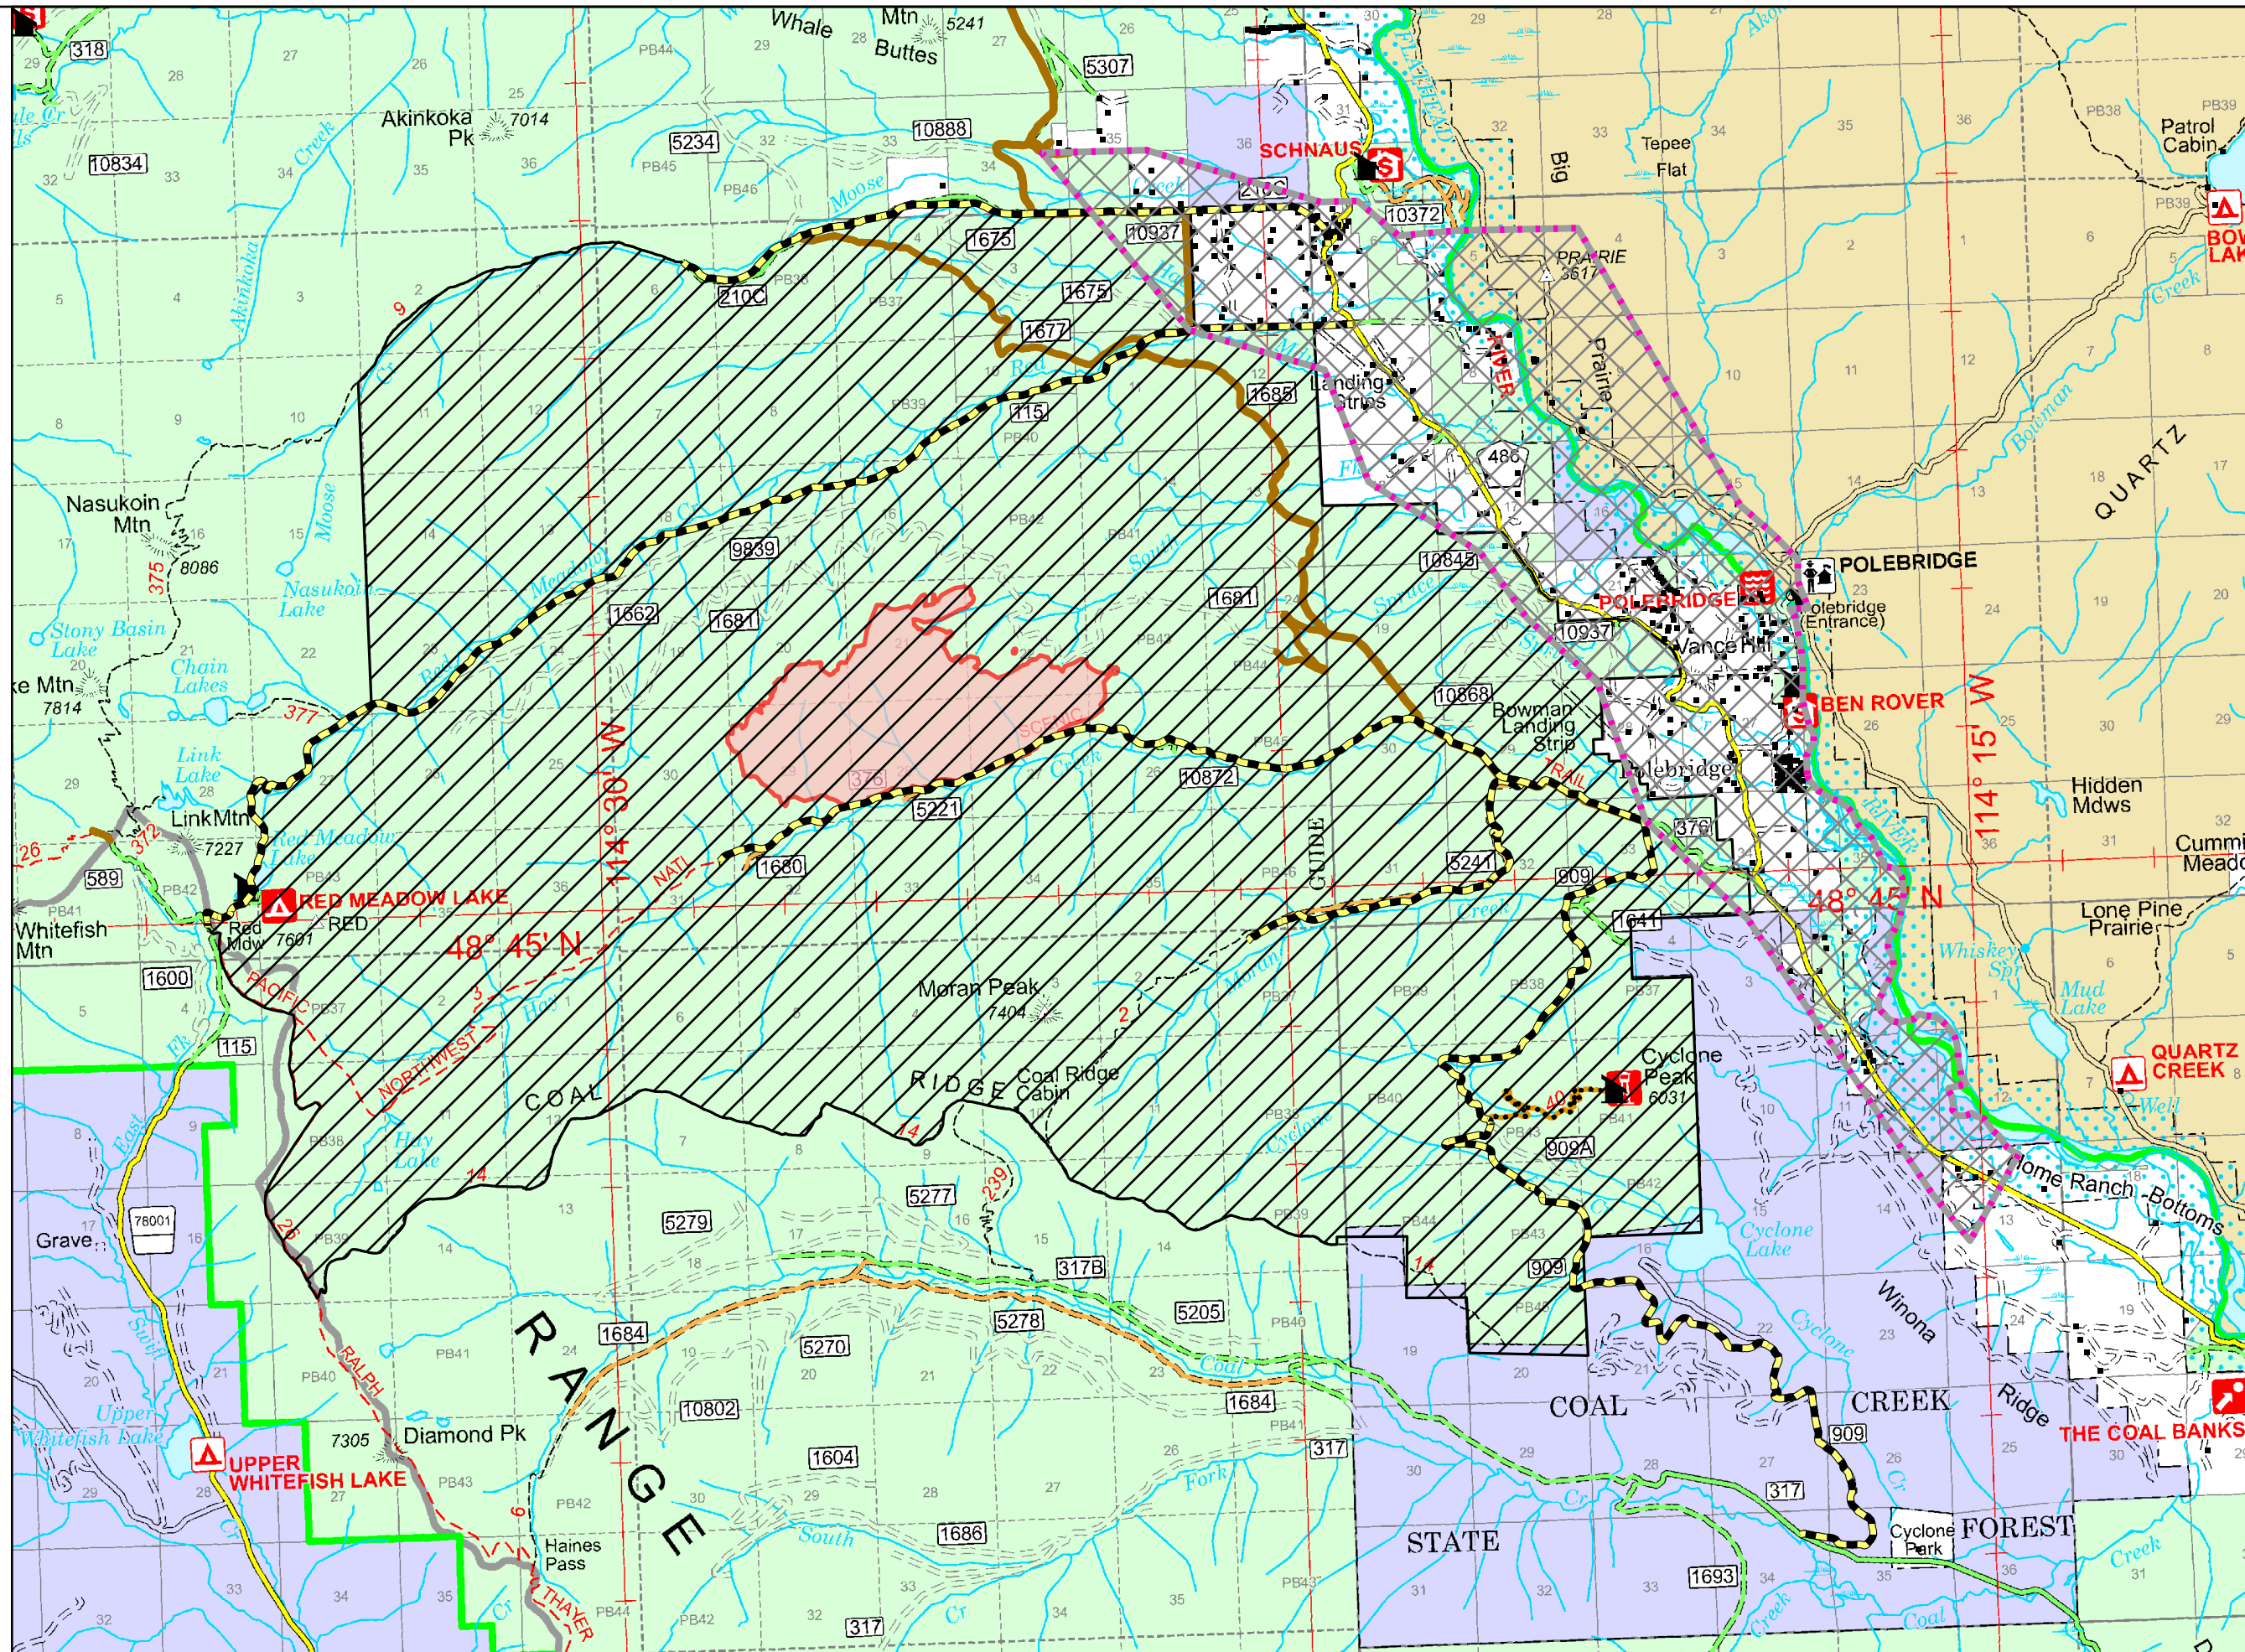

Public Information

Hay Creek
MTFNF000668
1,947 acres
07/29/2021

- Wildfire Daily Fire Perimeter
- 2018 Fuel Breaks
- Area Closure
- Road and Trail Closures
- Pre-Evacuation Area
- Flathead County Addresses
- FS Sites