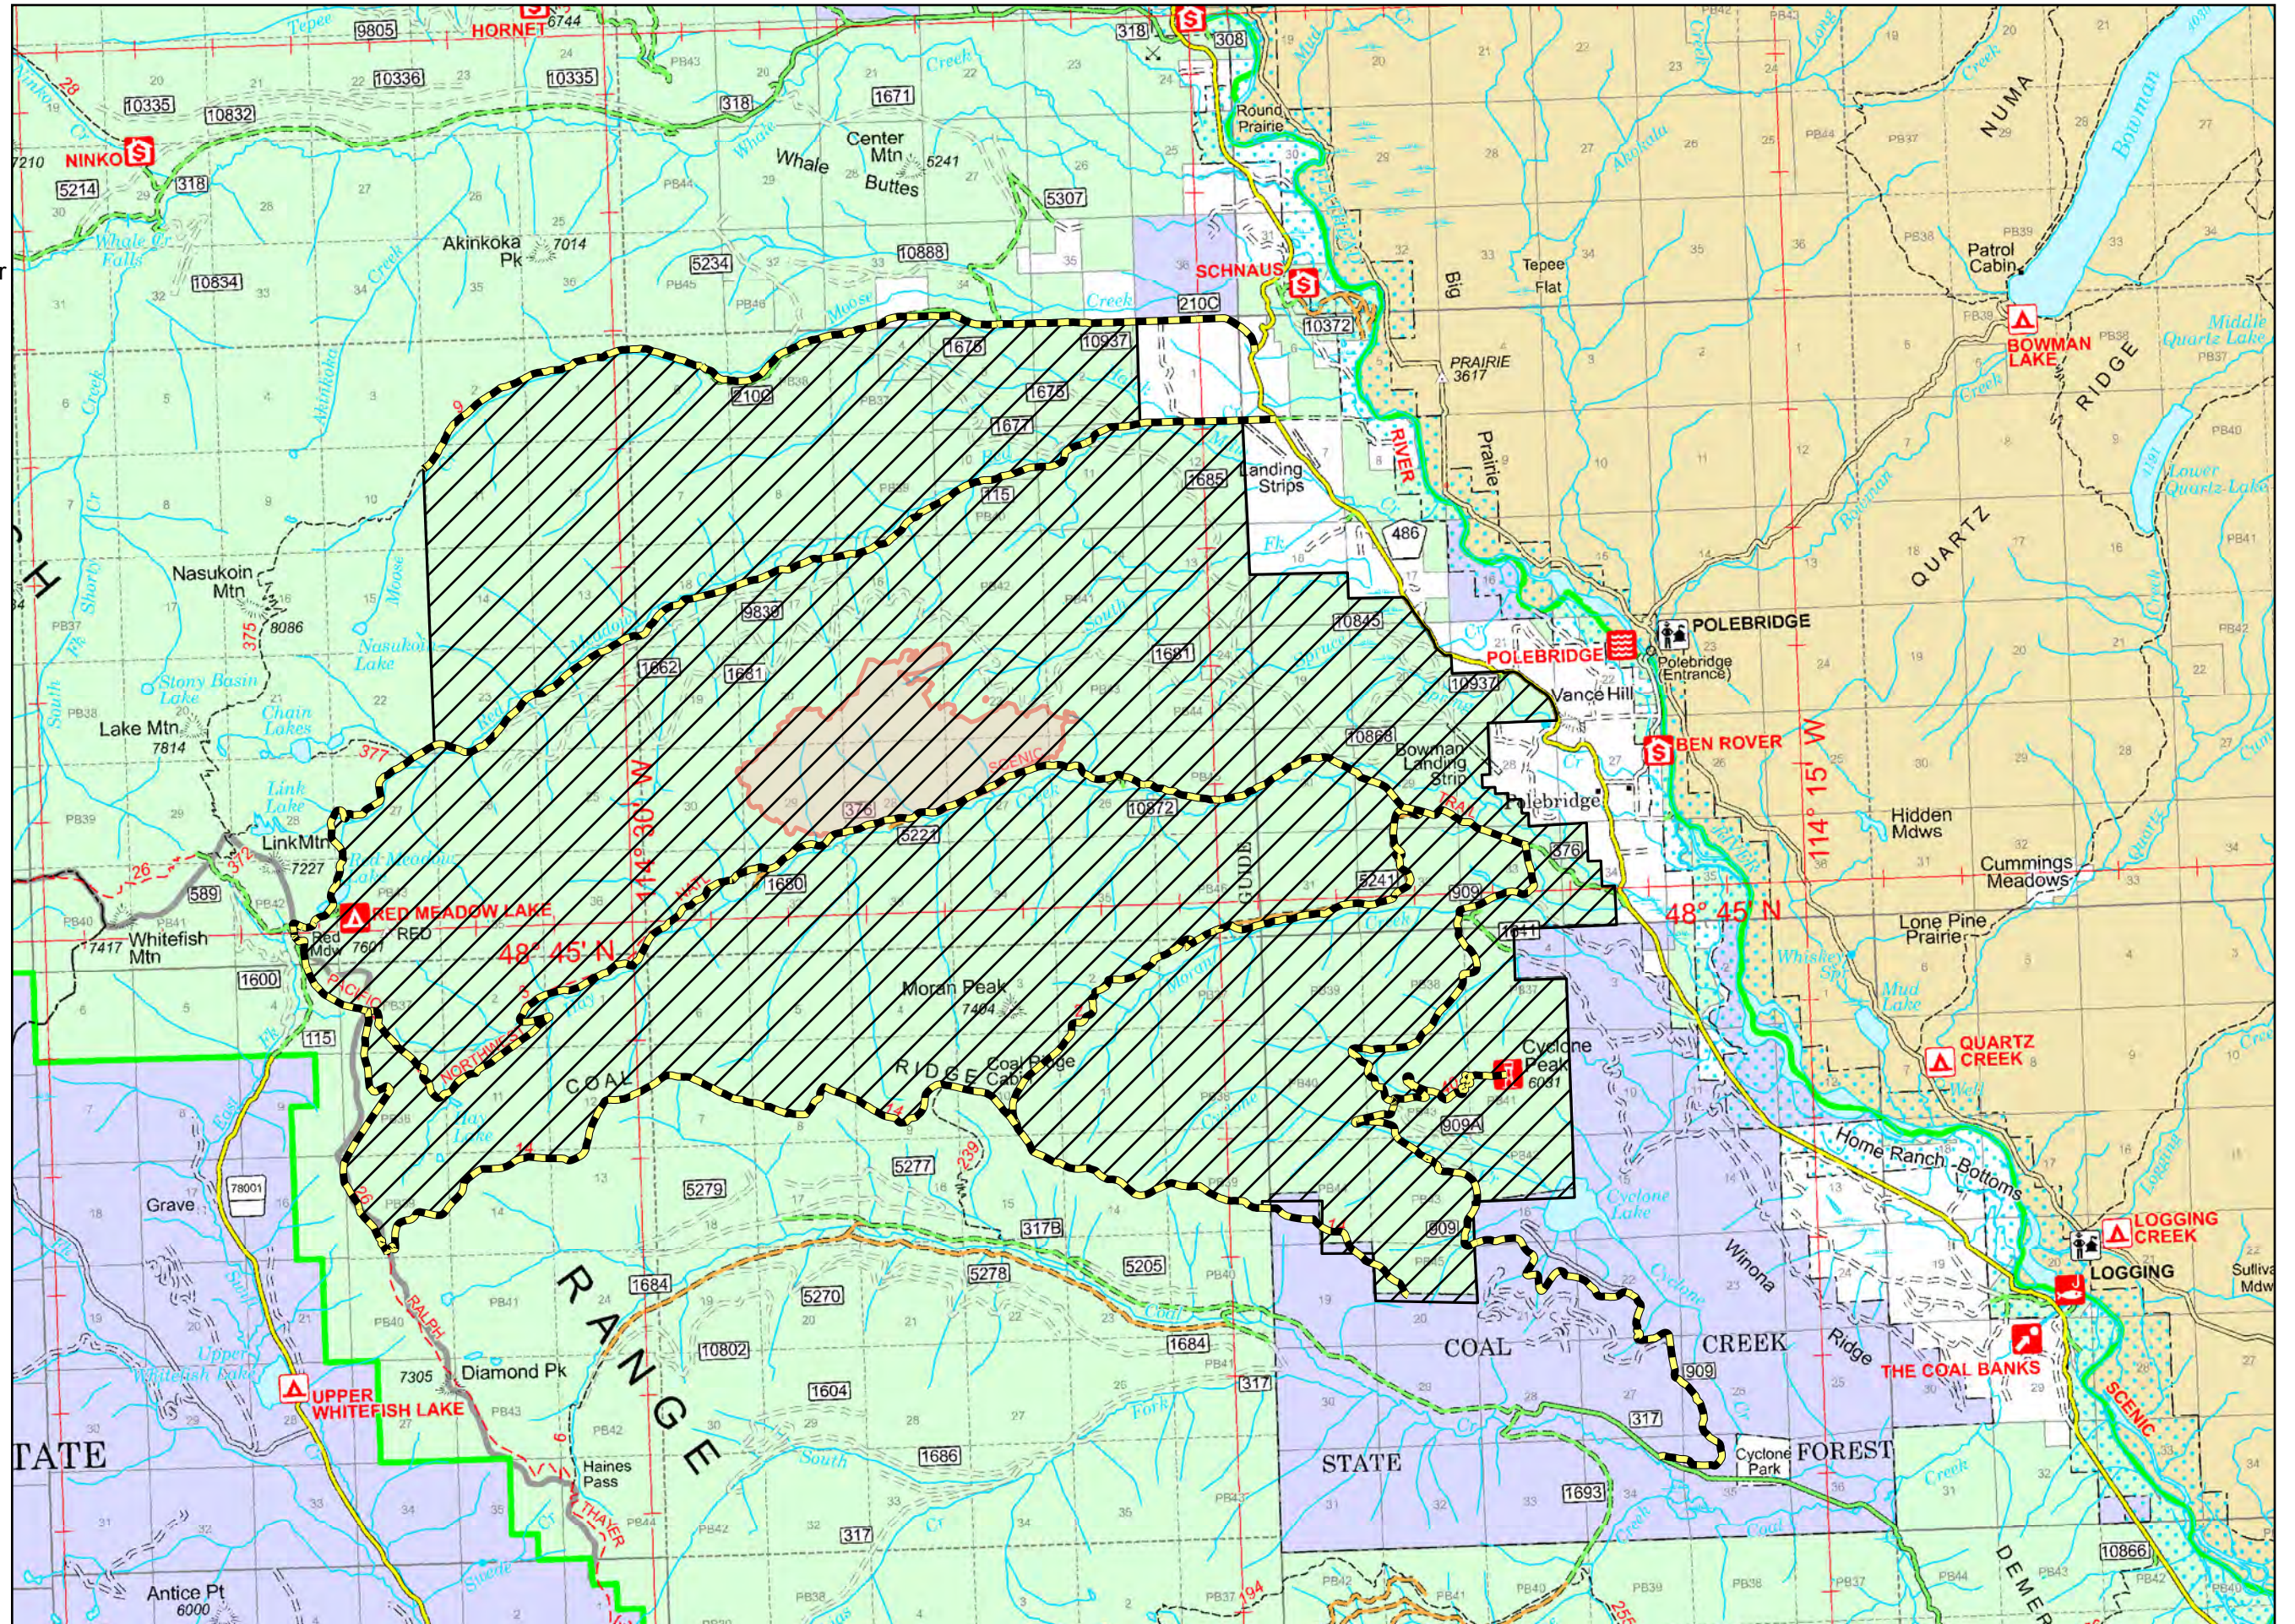

Road, Trail and Area Closures

07/30/2021

Hay Creek
MTFNF000668
2,020 acres

-  Wildfire Daily Fire Perimeter
-  Closure Area
-  Closed Roads and Trails

Fire perimeter updated from IR on 7/28/2021 2052

7/29/2021 1909
North American 1983
Datum, Lat/Long Grid