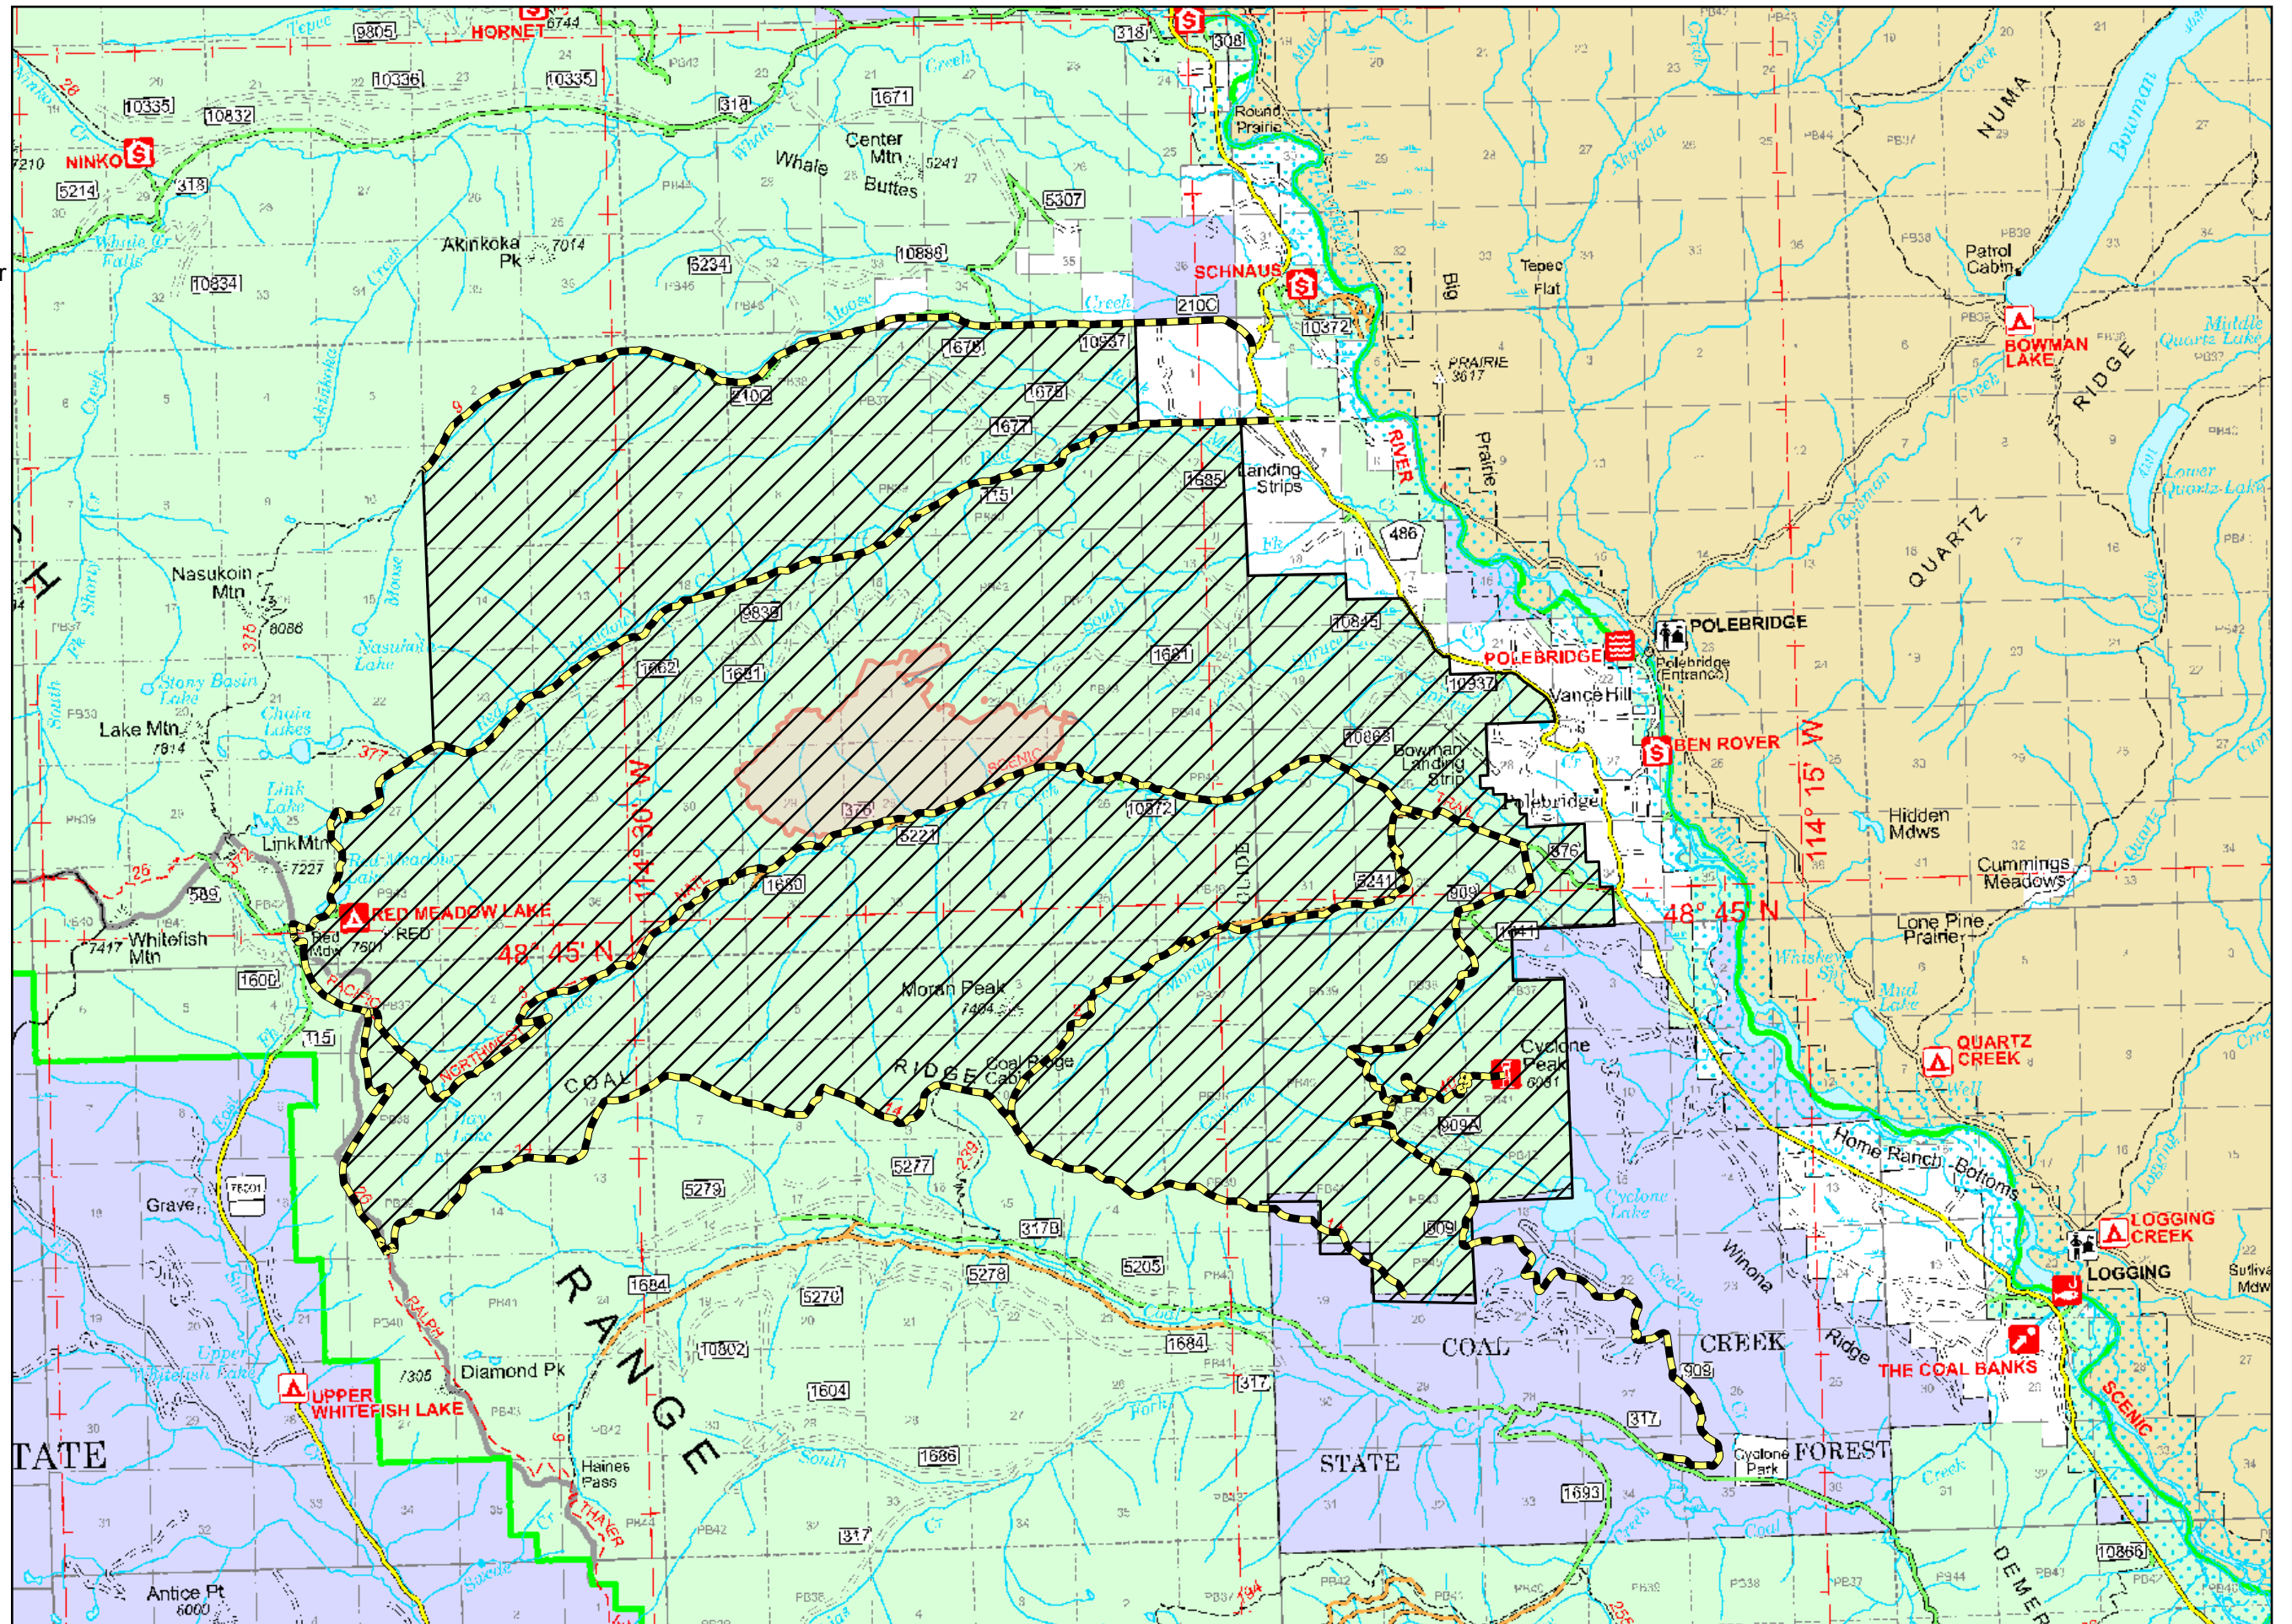

# Road, Trail and Area Closures

07/30/2021

Hay Creek  
MTFNF000668  
2,020 acres

-  Wildfire Daily Fire Perimeter
-  Closure Area
-  Closed Roads and Trails

Fire perimeter updated from IR on 7/28/2021 2052

7/29/2021 2029  
North American 1983  
Datum, Lat/Long Grid