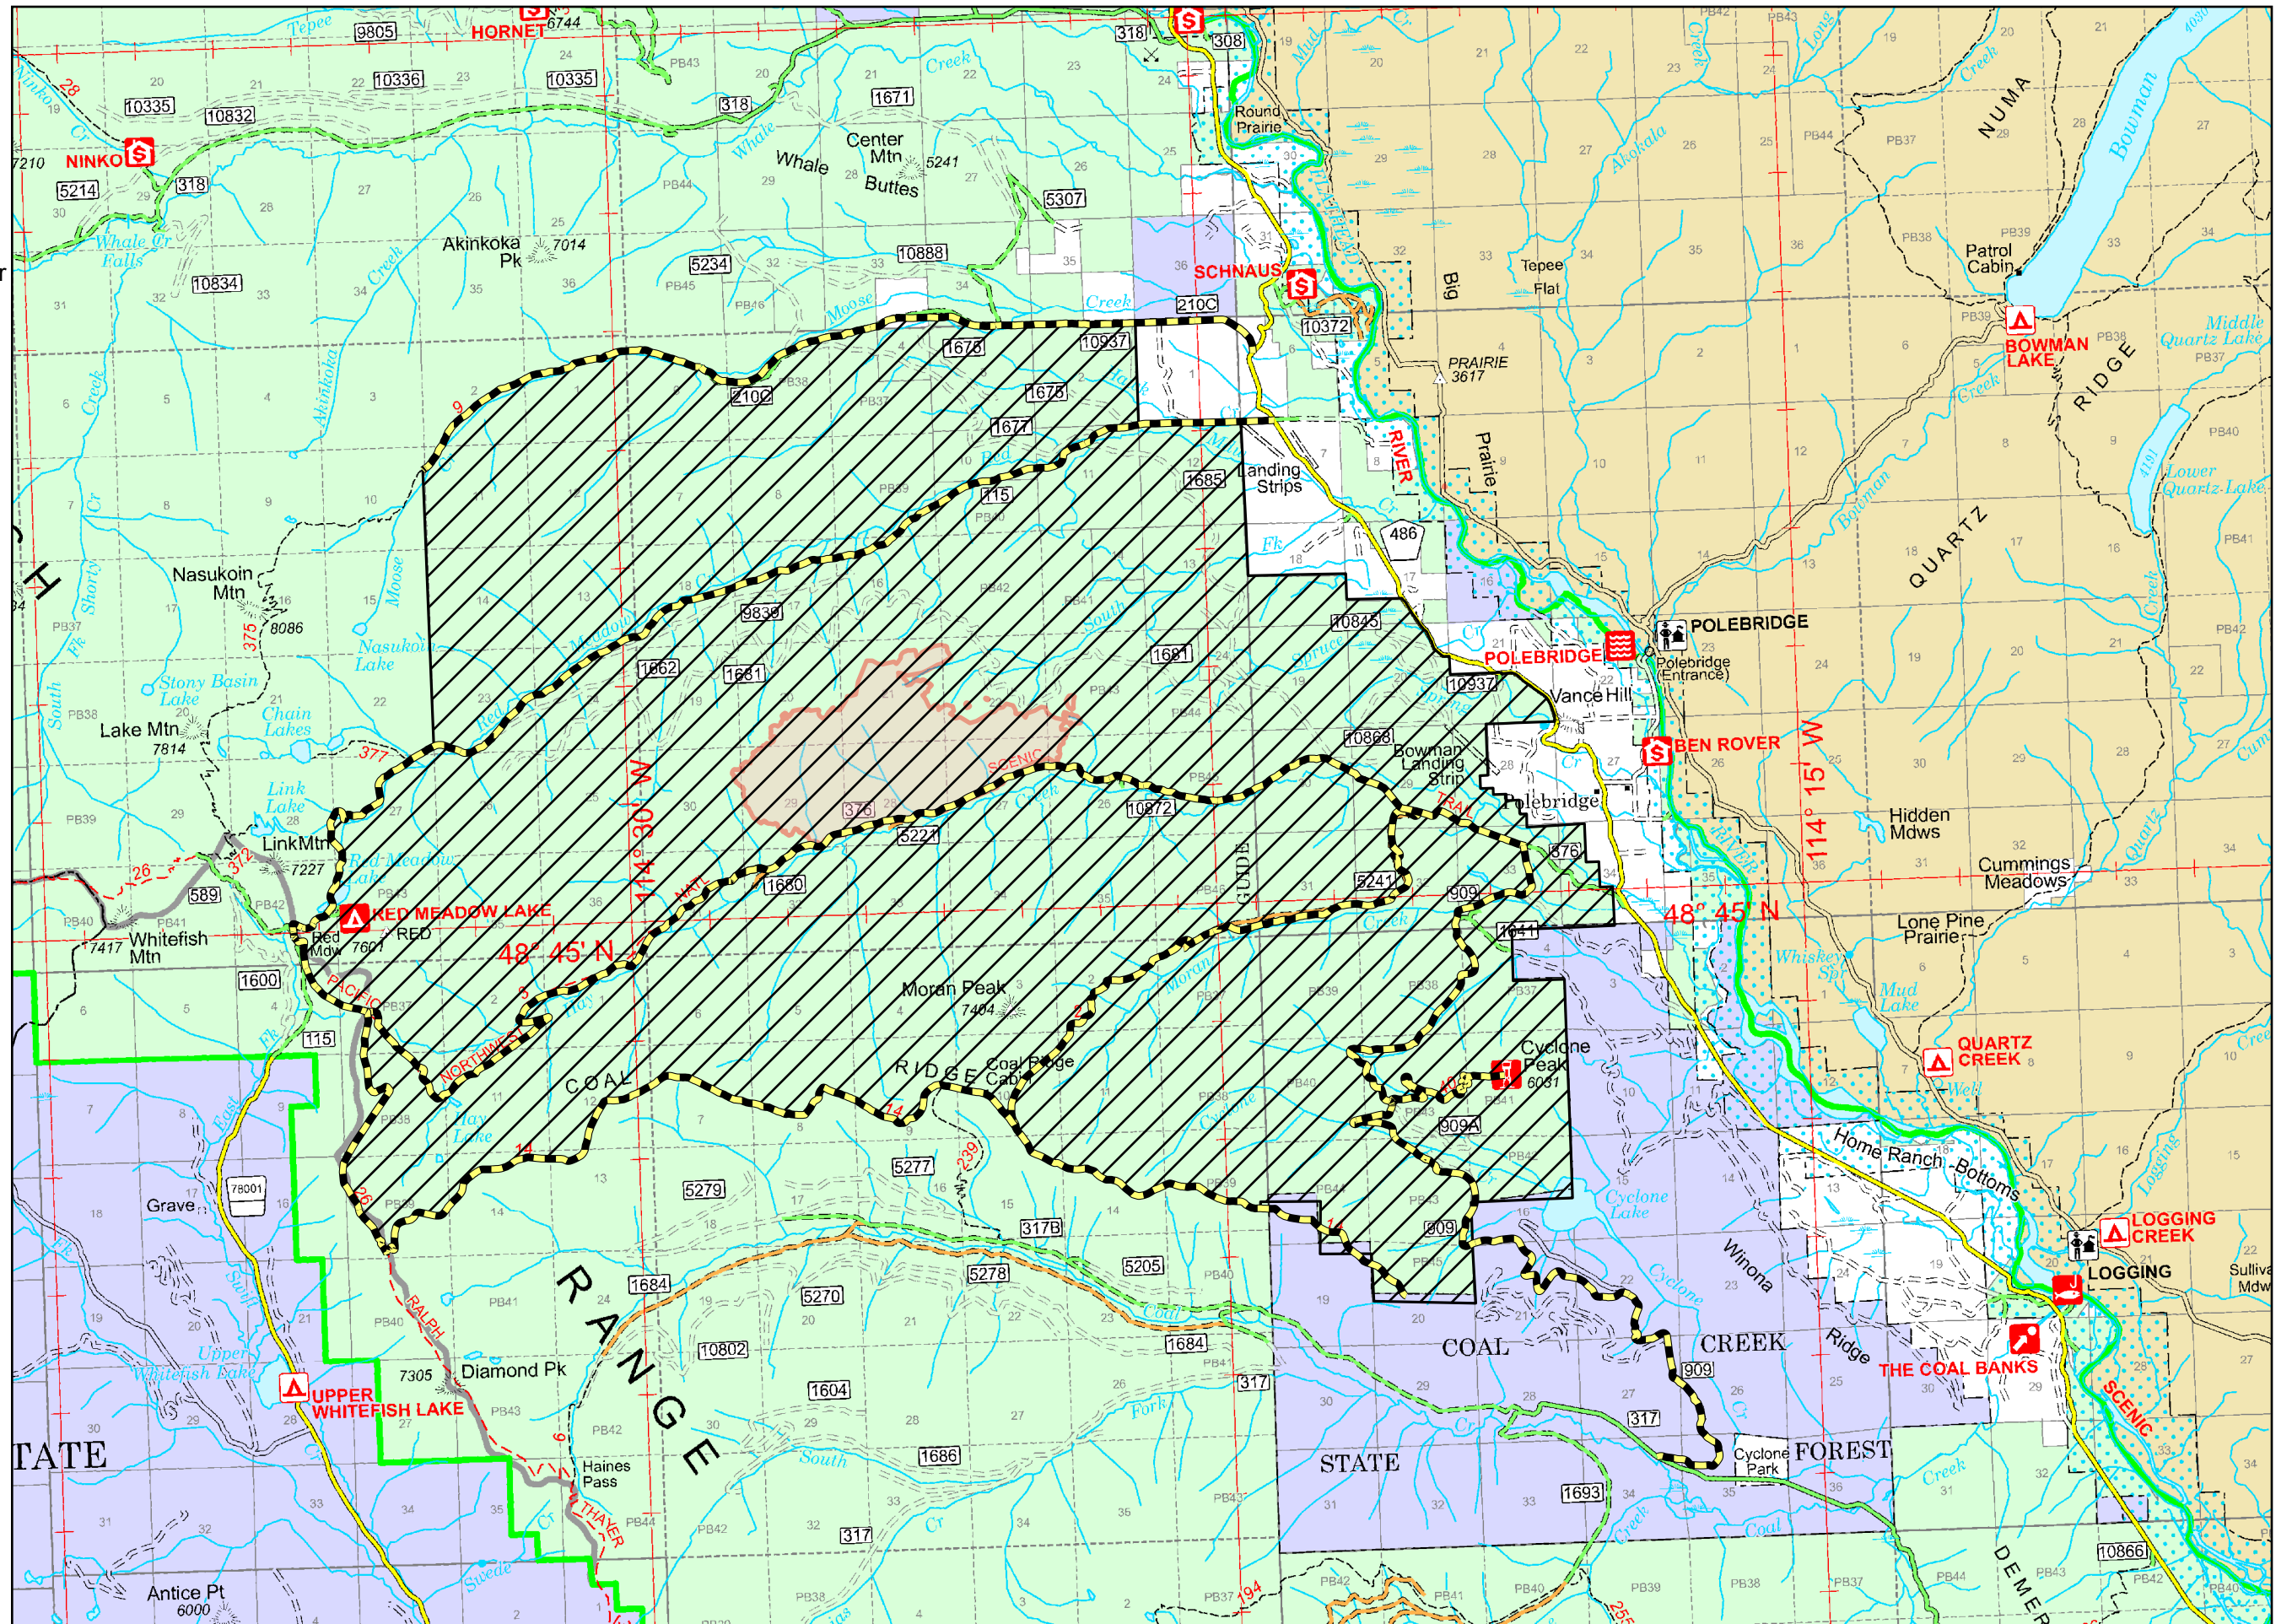

Road, Trail and Area Closures

07/31/2021

Hay Creek
MTFNF000668
2,082 acres

-  Wildfire Daily Fire Perimeter
-  Closure Area
-  Closed Roads and Trails

Fire perimeter updated from IR on 7/29/2021 2052

7/30/2021 1713
North American 1983
Datum, Lat/Long Grid