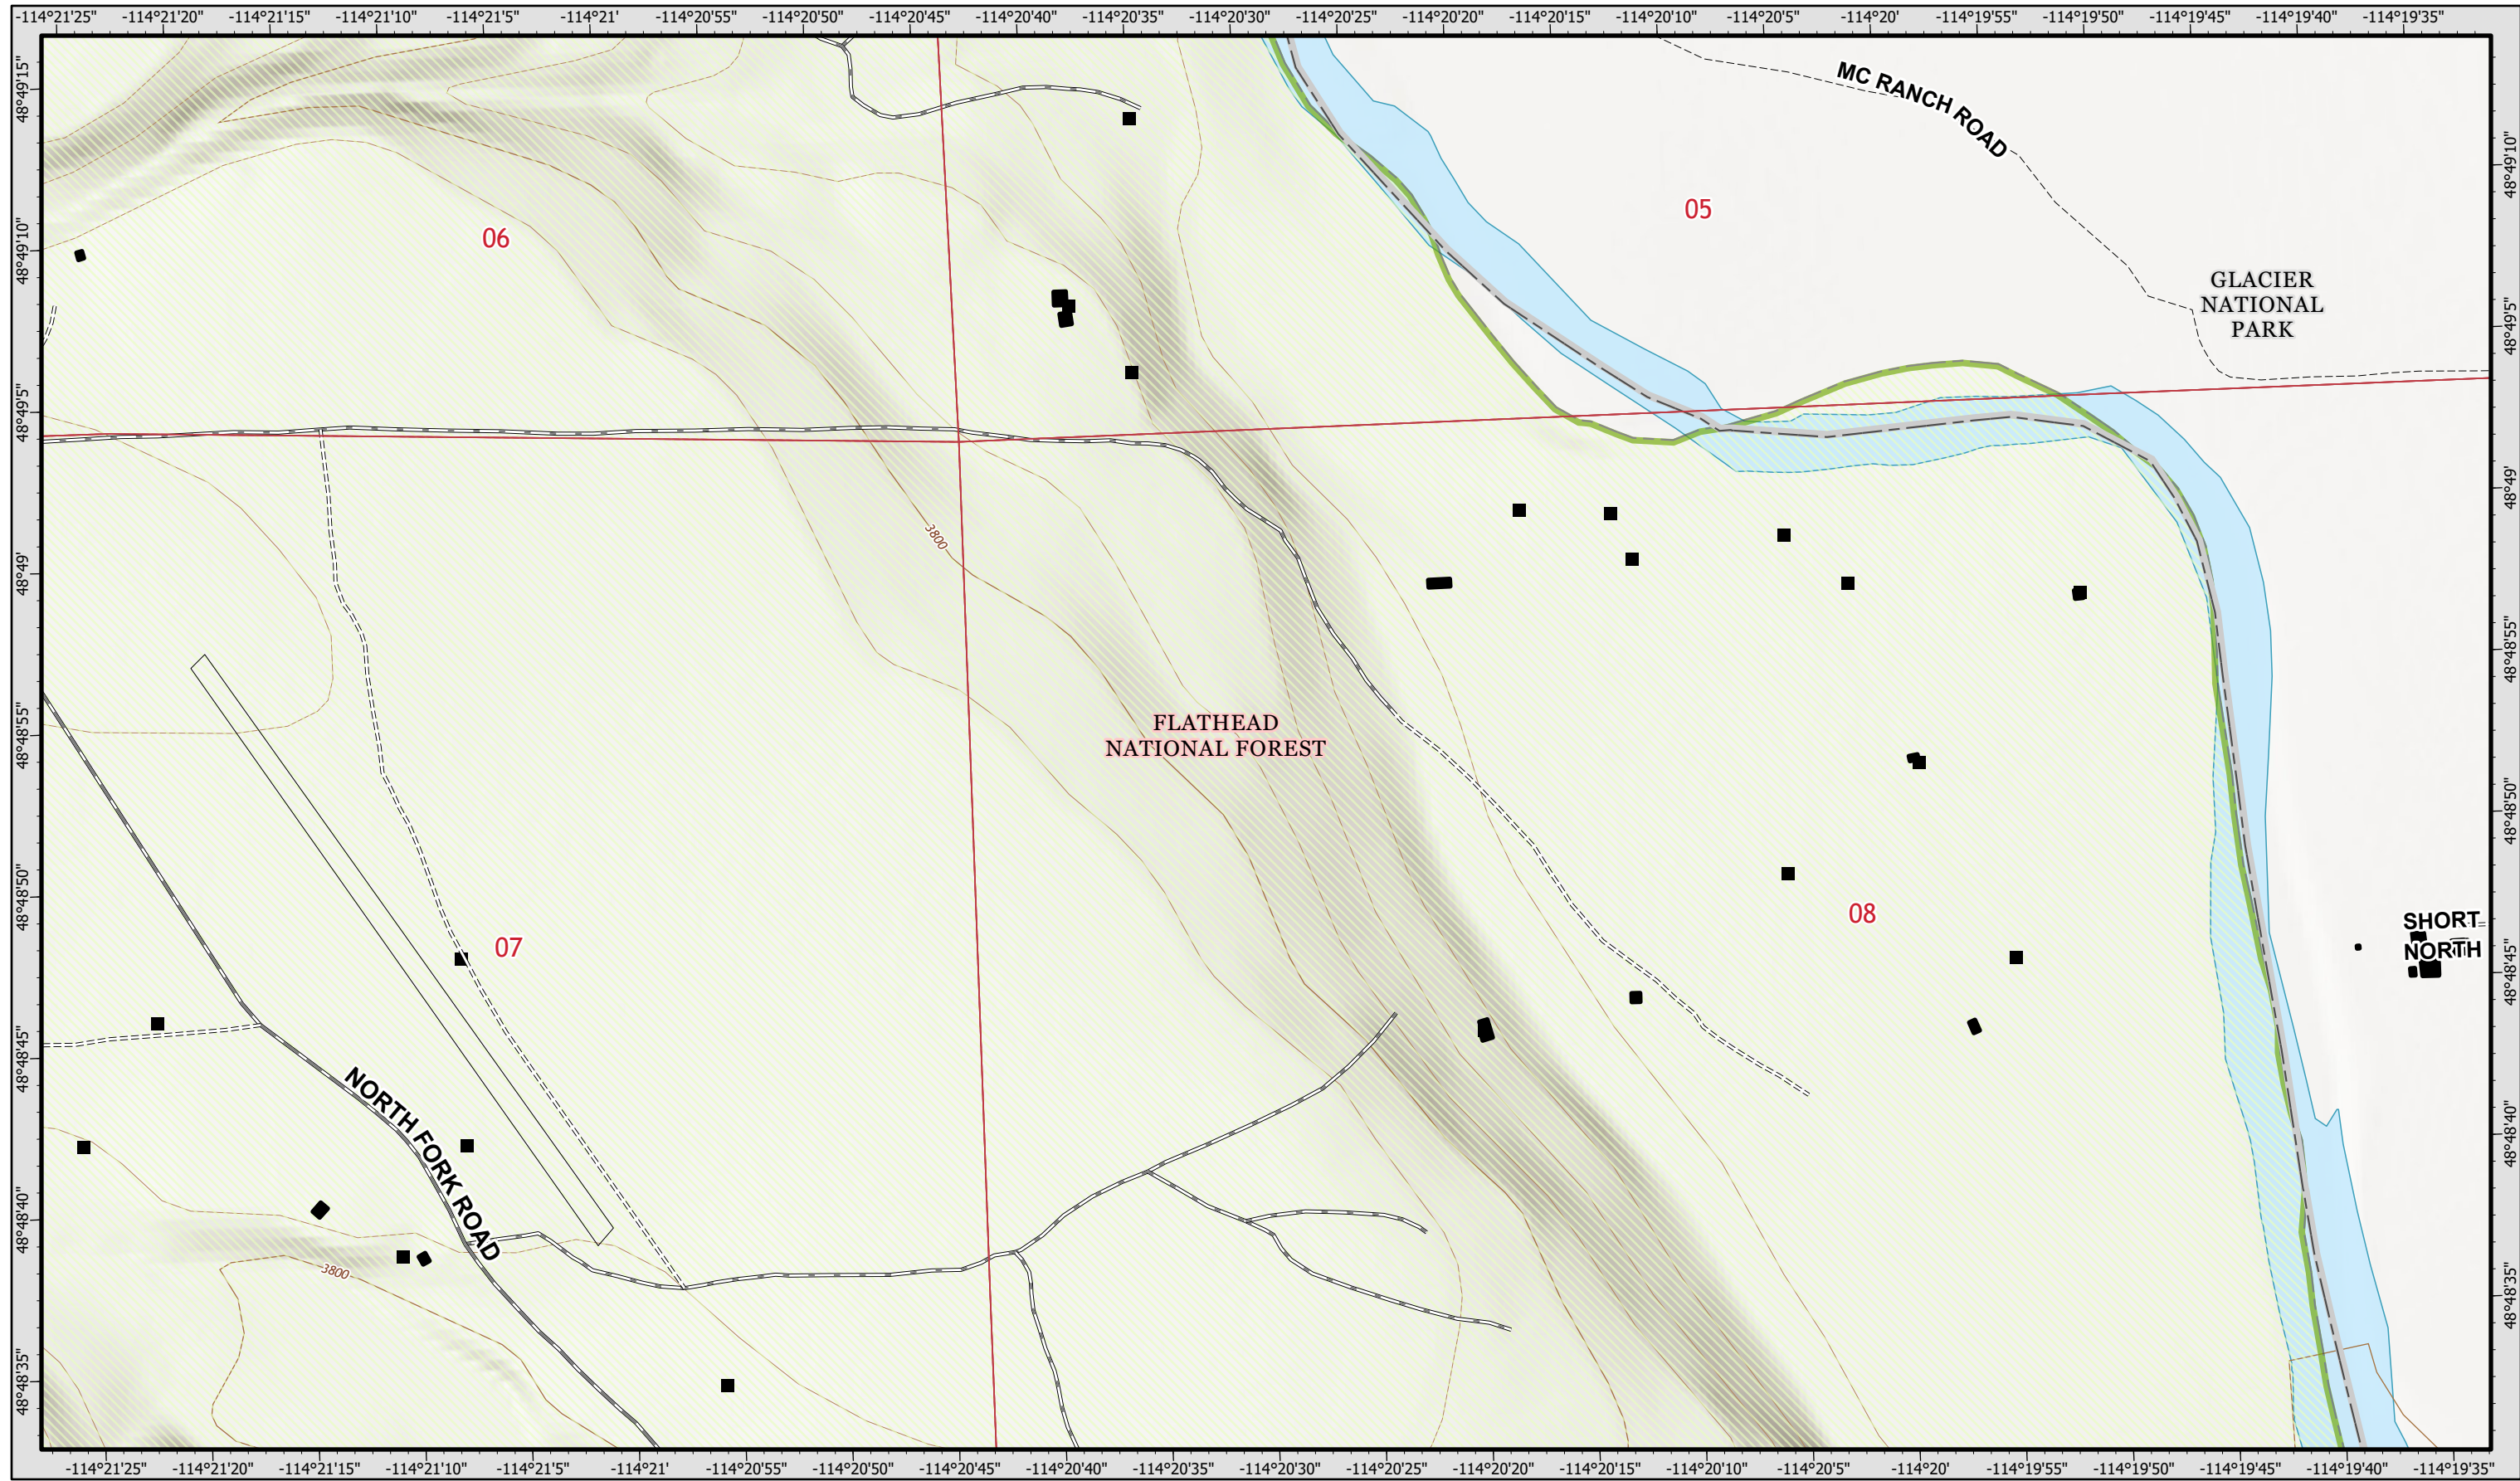

Evacuation - East Red Meadow

08/01/2021

- Structure
- Forest Service
- State or Territory
- County or Equivalent

Evacuation - East Red Meadow
Hay Creek
MTFNF00068
08/01/2021

1:6,000

0 0.1 0.2 Miles

Map Updated: 7/31/2021 22:20