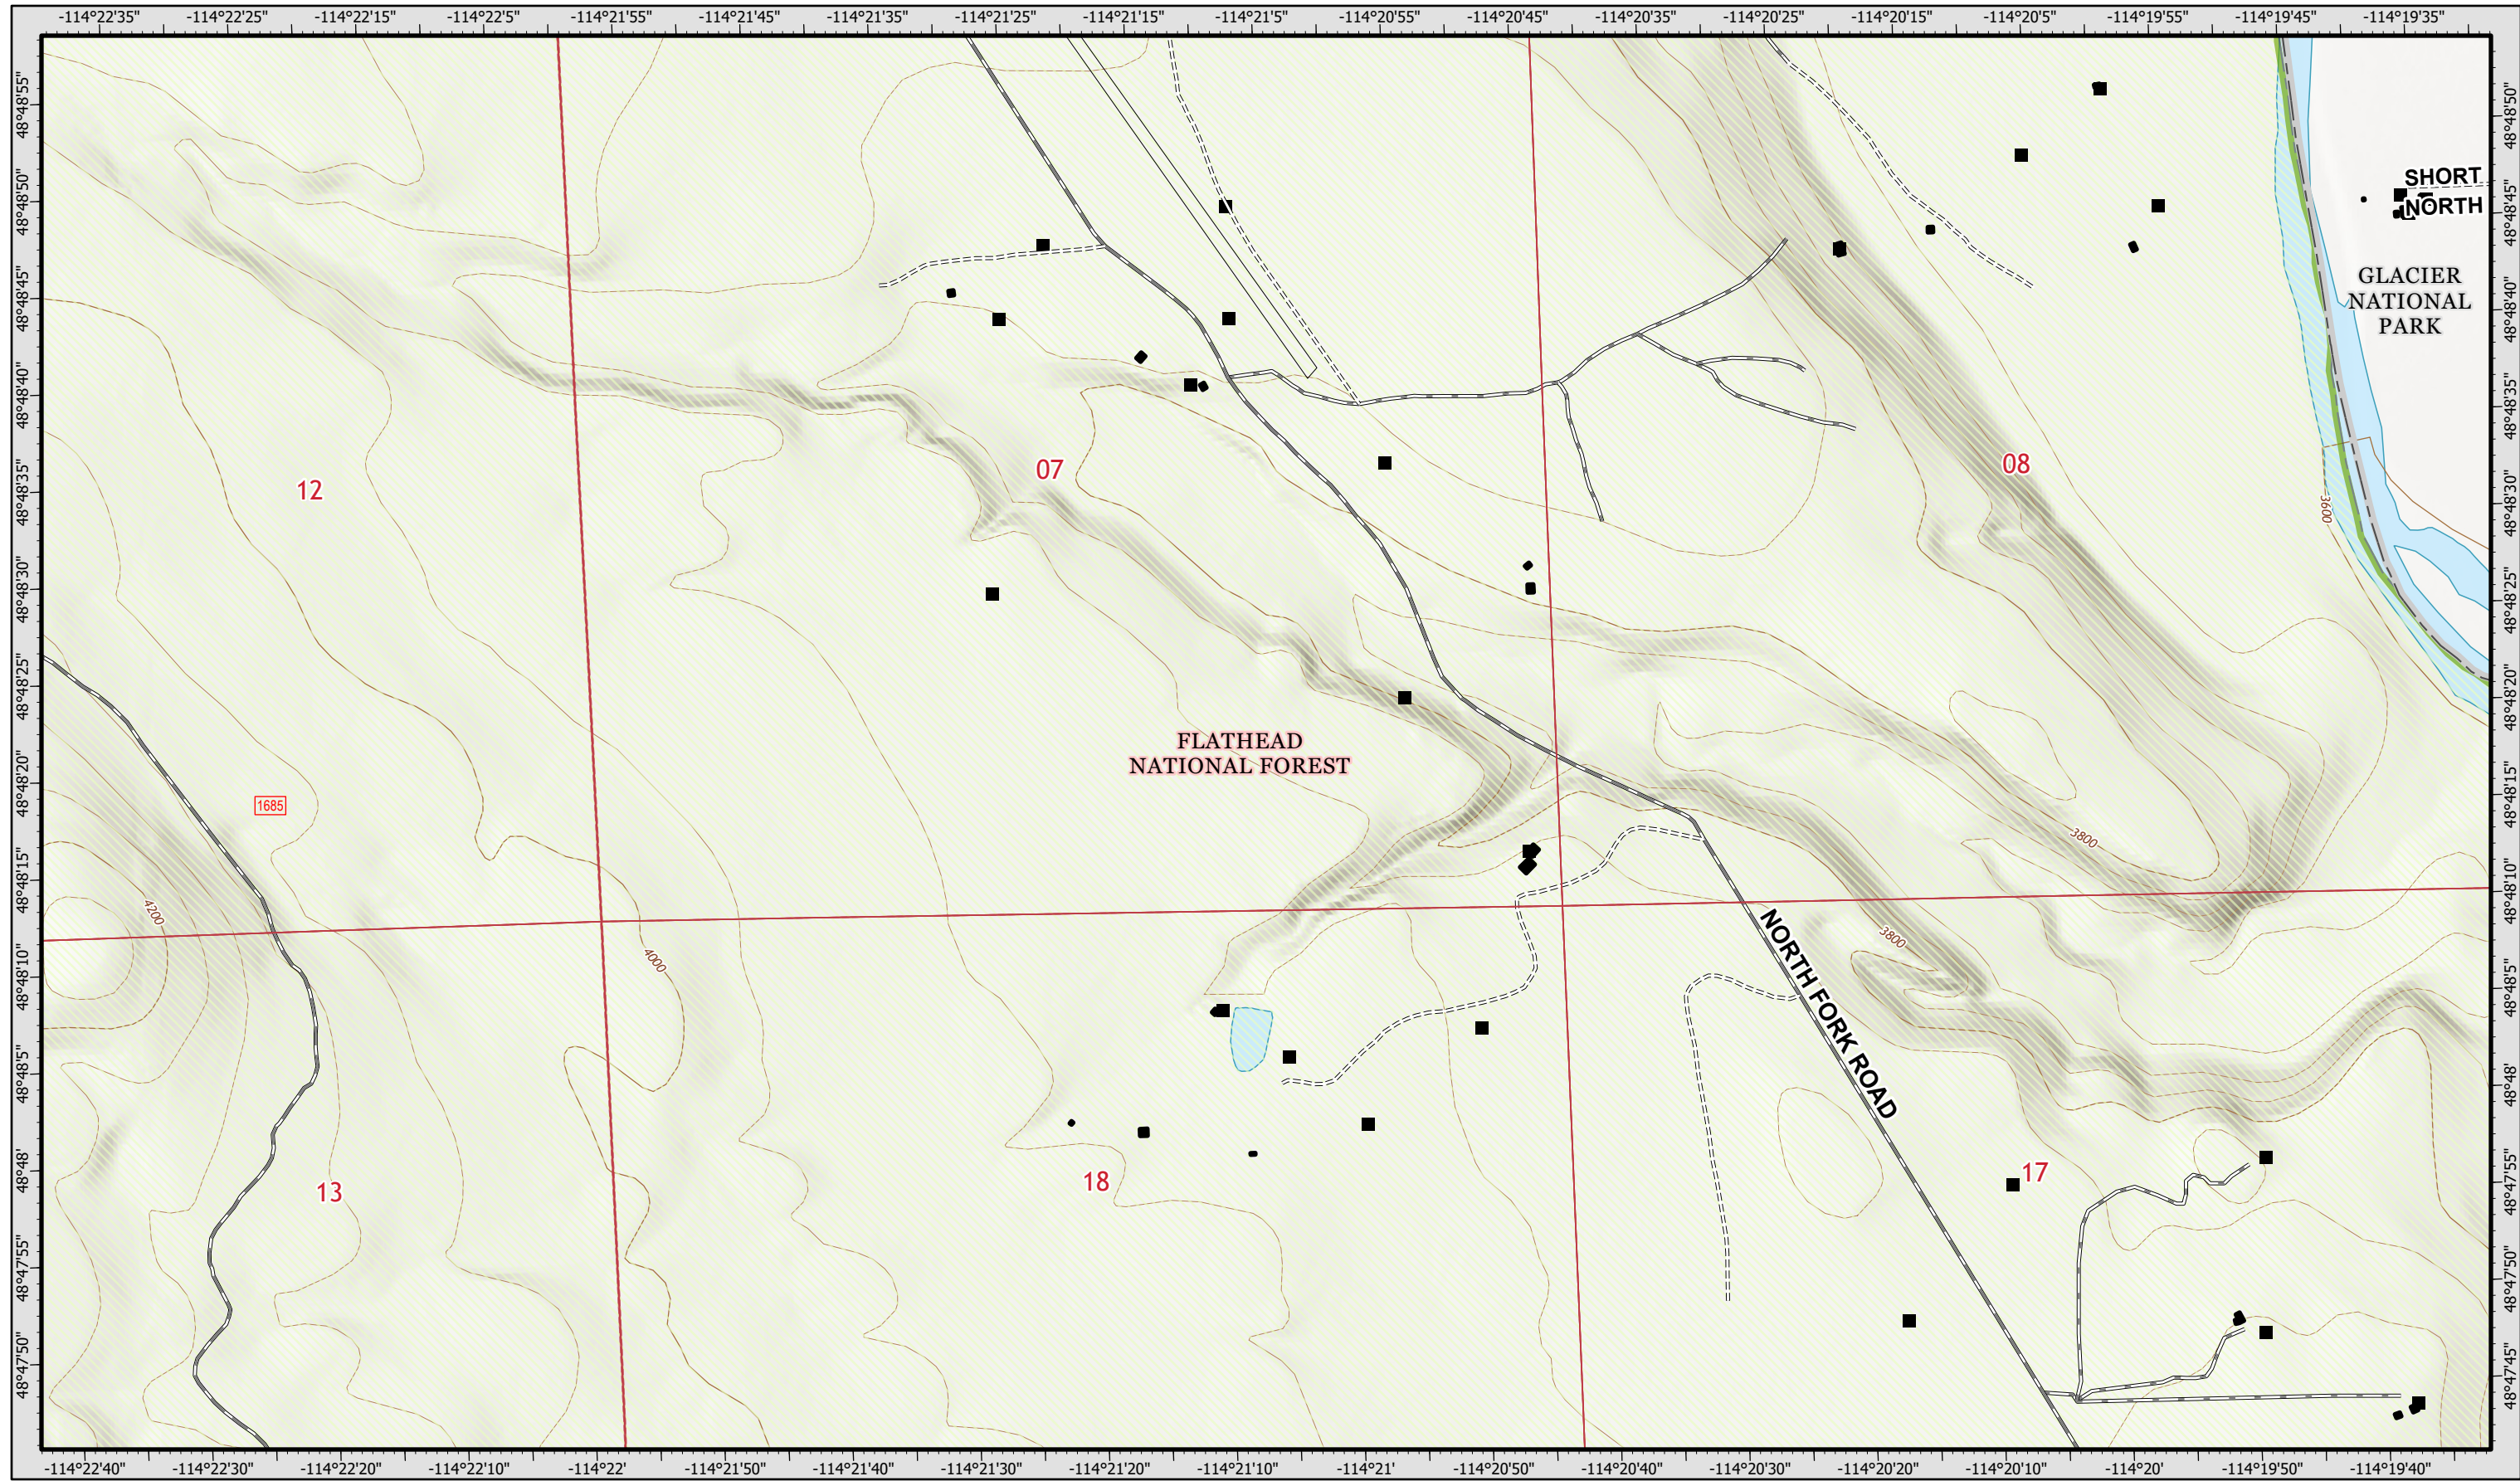

# Evacuation - South Fork Creek

08/01/2021

SHORT NORTH  
GLACIER NATIONAL PARK

FLATHEAD NATIONAL FOREST

NORTH FORK ROAD

- Structure
- Forest Service
- State or Territory
- County or Equivalent

Evacuation - South Fork Creek  
Hay Creek  
MTFNF00068  
08/01/2021

1:10,000

0 0.1 0.2 0.3 Miles

Map Updated: 7/31/2021 22:20