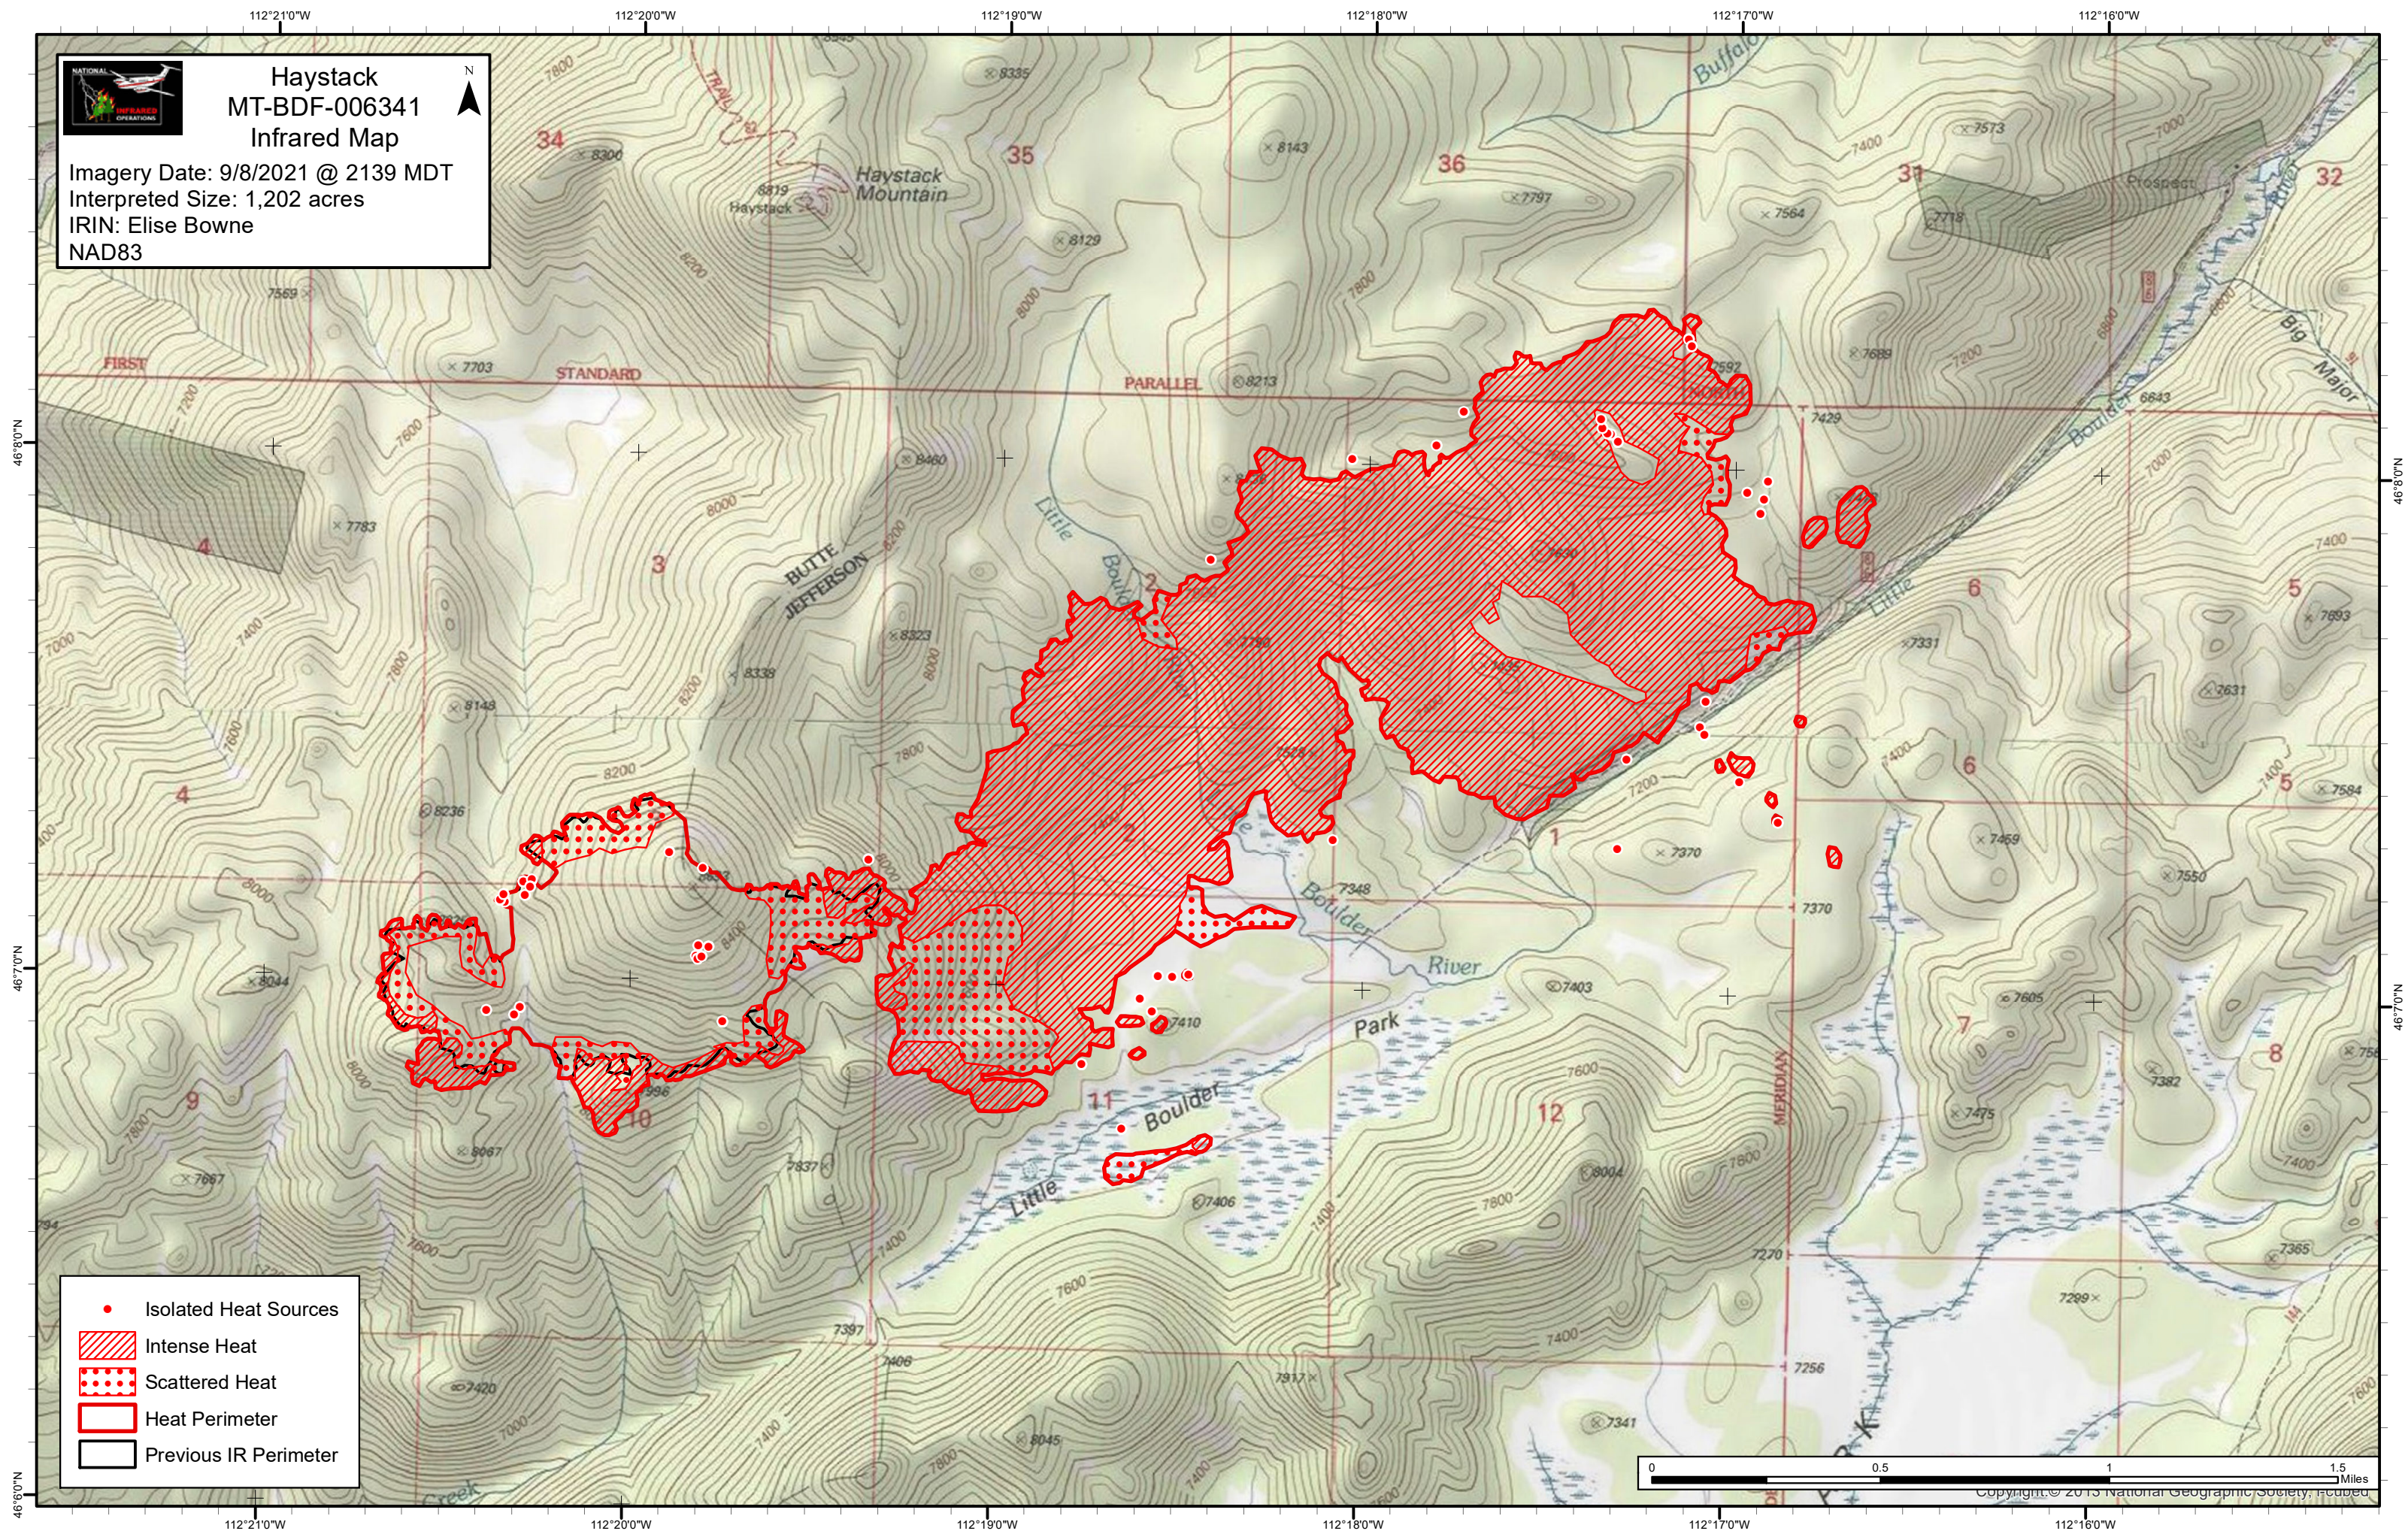

 **Haystack**
MT-BDF-006341
Infrared Map
Imagery Date: 9/8/2021 @ 2139 MDT
Interpreted Size: 1,202 acres
IRIN: Elise Bowne
NAD83

- Isolated Heat Sources
- ▨ Intense Heat
- Scattered Heat
- ▭ Heat Perimeter
- ▭ Previous IR Perimeter

Copyright © 2015 National Geographic Society, Inc.