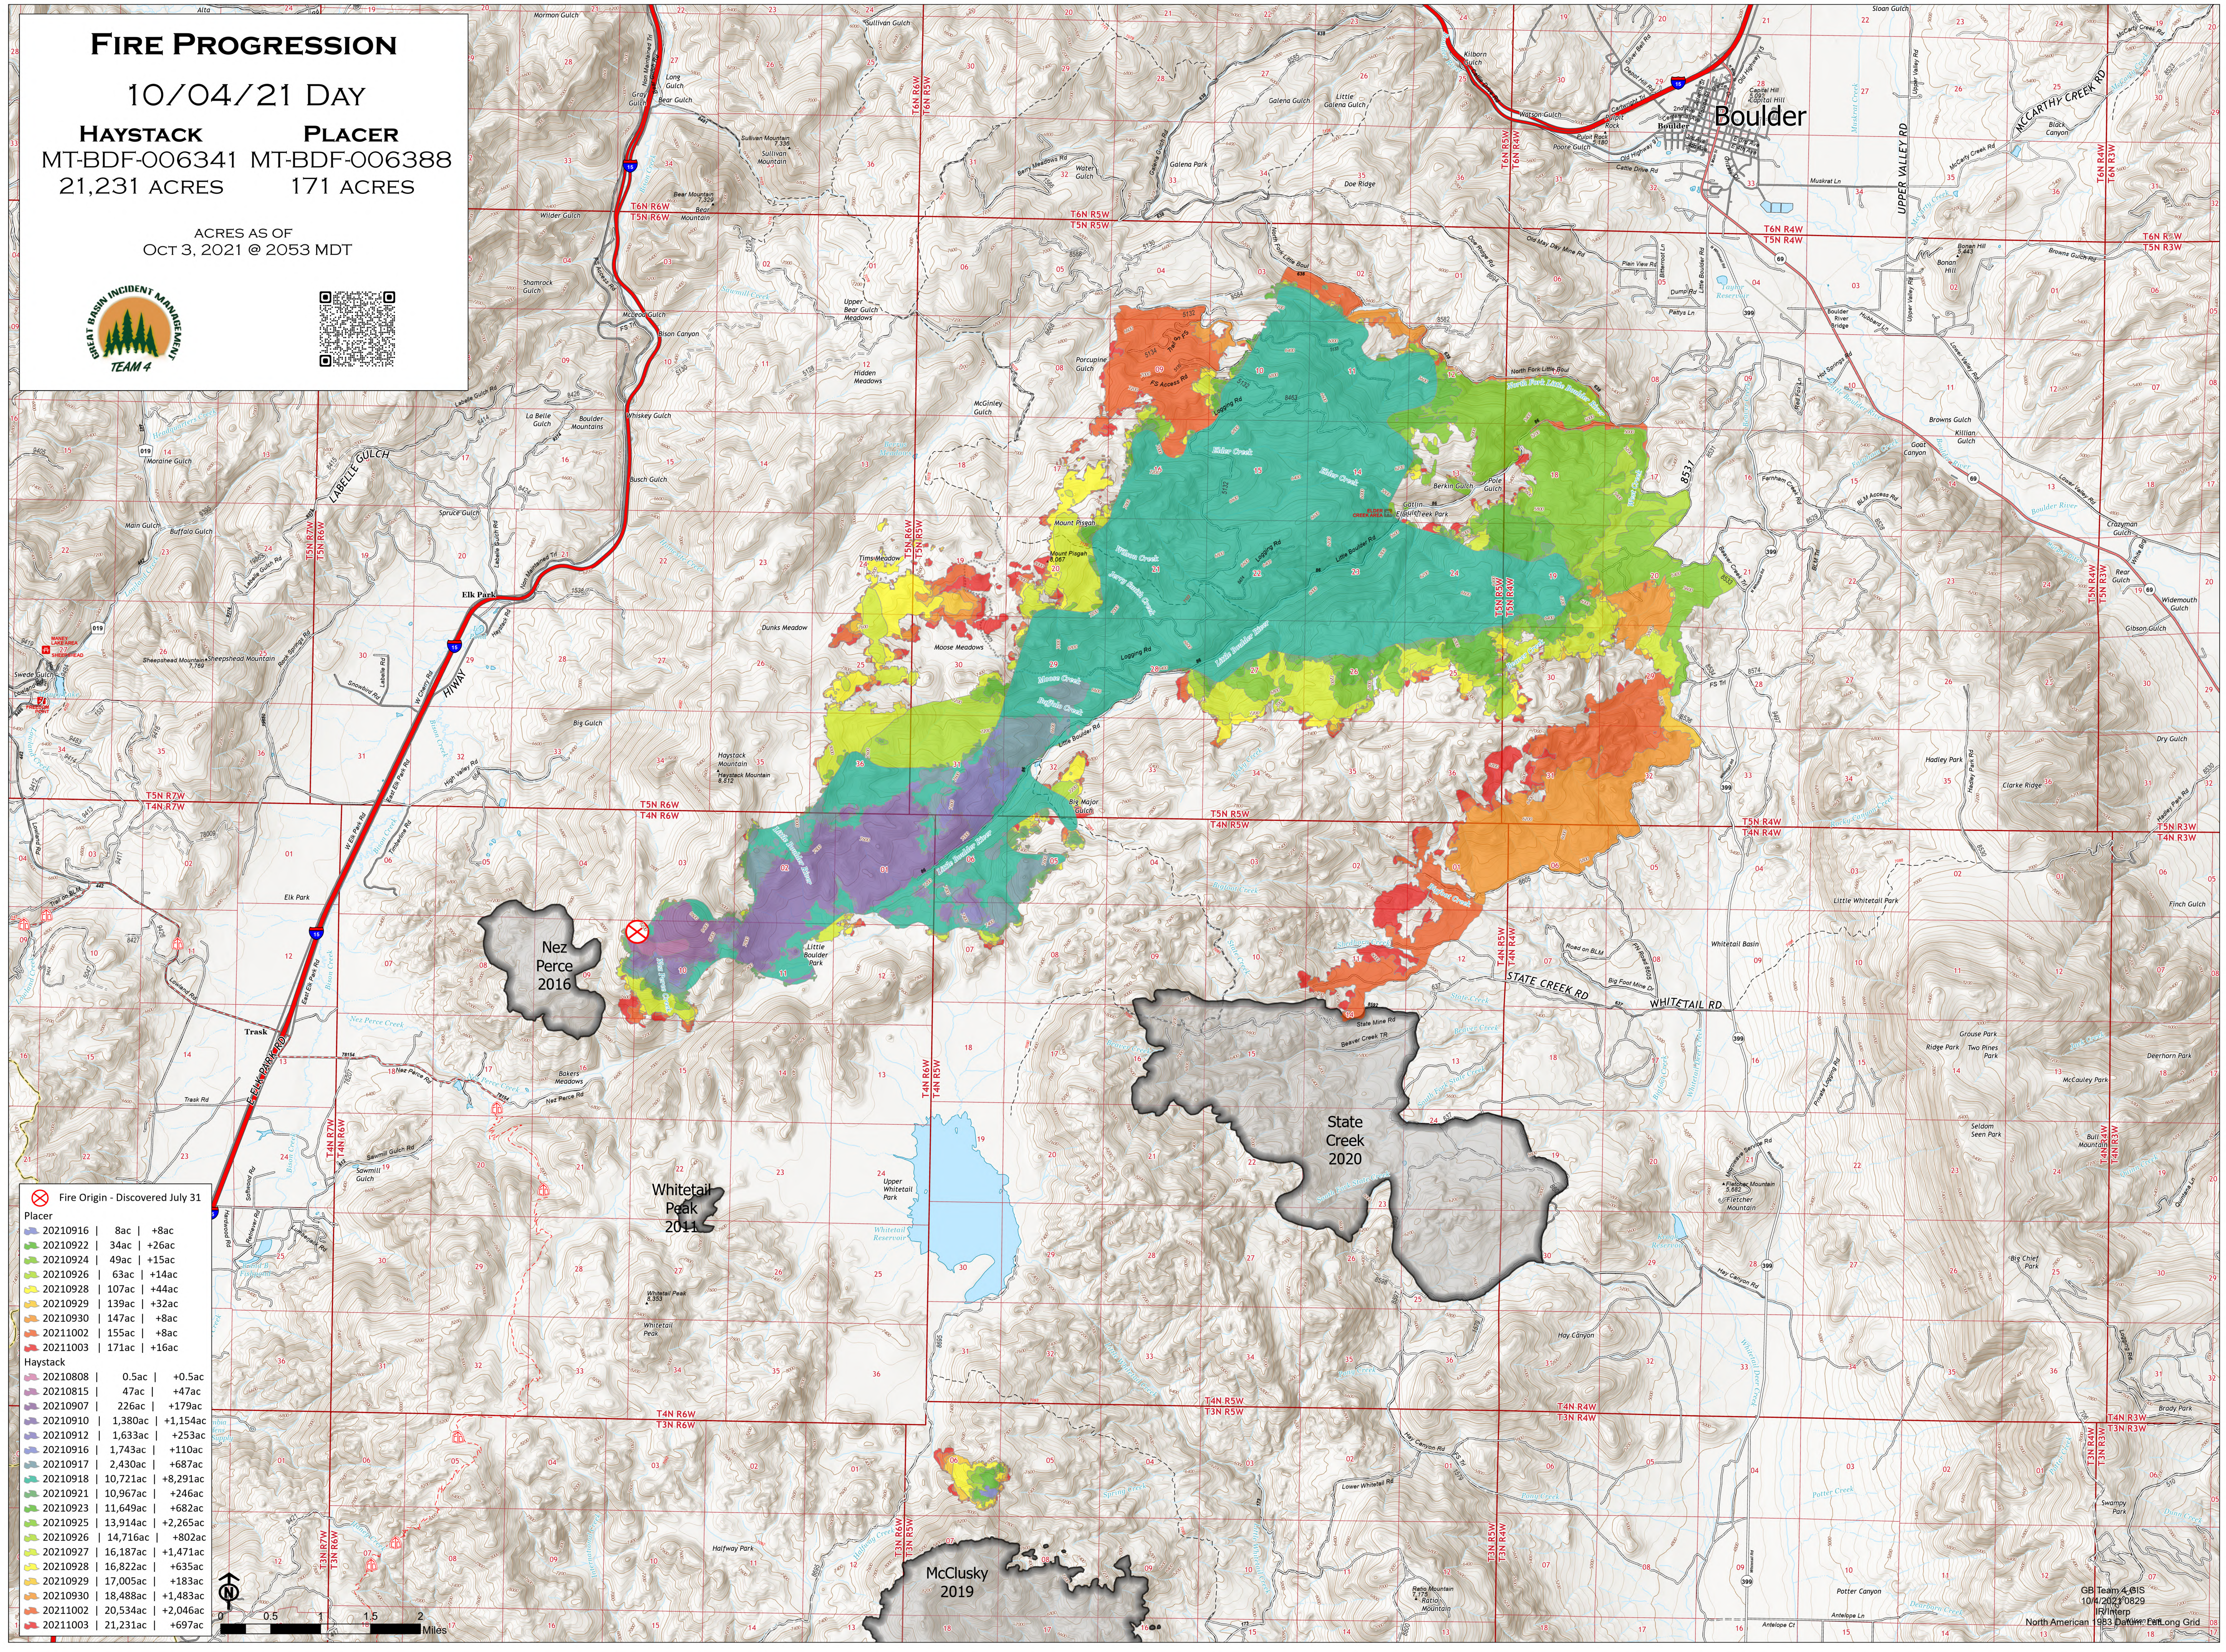

# FIRE PROGRESSION

## 10/04/21 DAY

**HAYSTACK** **PLACER**  
MT-BDF-006341 MT-BDF-006388  
21,231 ACRES 171 ACRES

ACRES AS OF  
OCT 3, 2021 @ 2053 MDT

⊗ Fire Origin - Discovered July 31

**Placer**

20210916	8ac	+8ac
20210922	34ac	+26ac
20210924	49ac	+15ac
20210926	63ac	+14ac
20210928	107ac	+44ac
20210929	139ac	+32ac
20210930	147ac	+8ac
20211002	155ac	+8ac
20211003	171ac	+16ac

**Haystack**

20210808	0.5ac	+0.5ac
20210815	47ac	+47ac
20210907	226ac	+179ac
20210910	1,380ac	+1,154ac
20210912	1,633ac	+253ac
20210916	1,743ac	+110ac
20210917	2,430ac	+687ac
20210918	10,721ac	+8,291ac
20210921	10,967ac	+246ac
20210923	11,649ac	+682ac
20210925	13,914ac	+2,265ac
20210926	14,716ac	+802ac
20210927	16,187ac	+1,471ac
20210928	16,822ac	+635ac
20210929	17,005ac	+183ac
20210930	18,488ac	+1,483ac
20211002	20,534ac	+2,046ac
20211003	21,231ac	+697ac