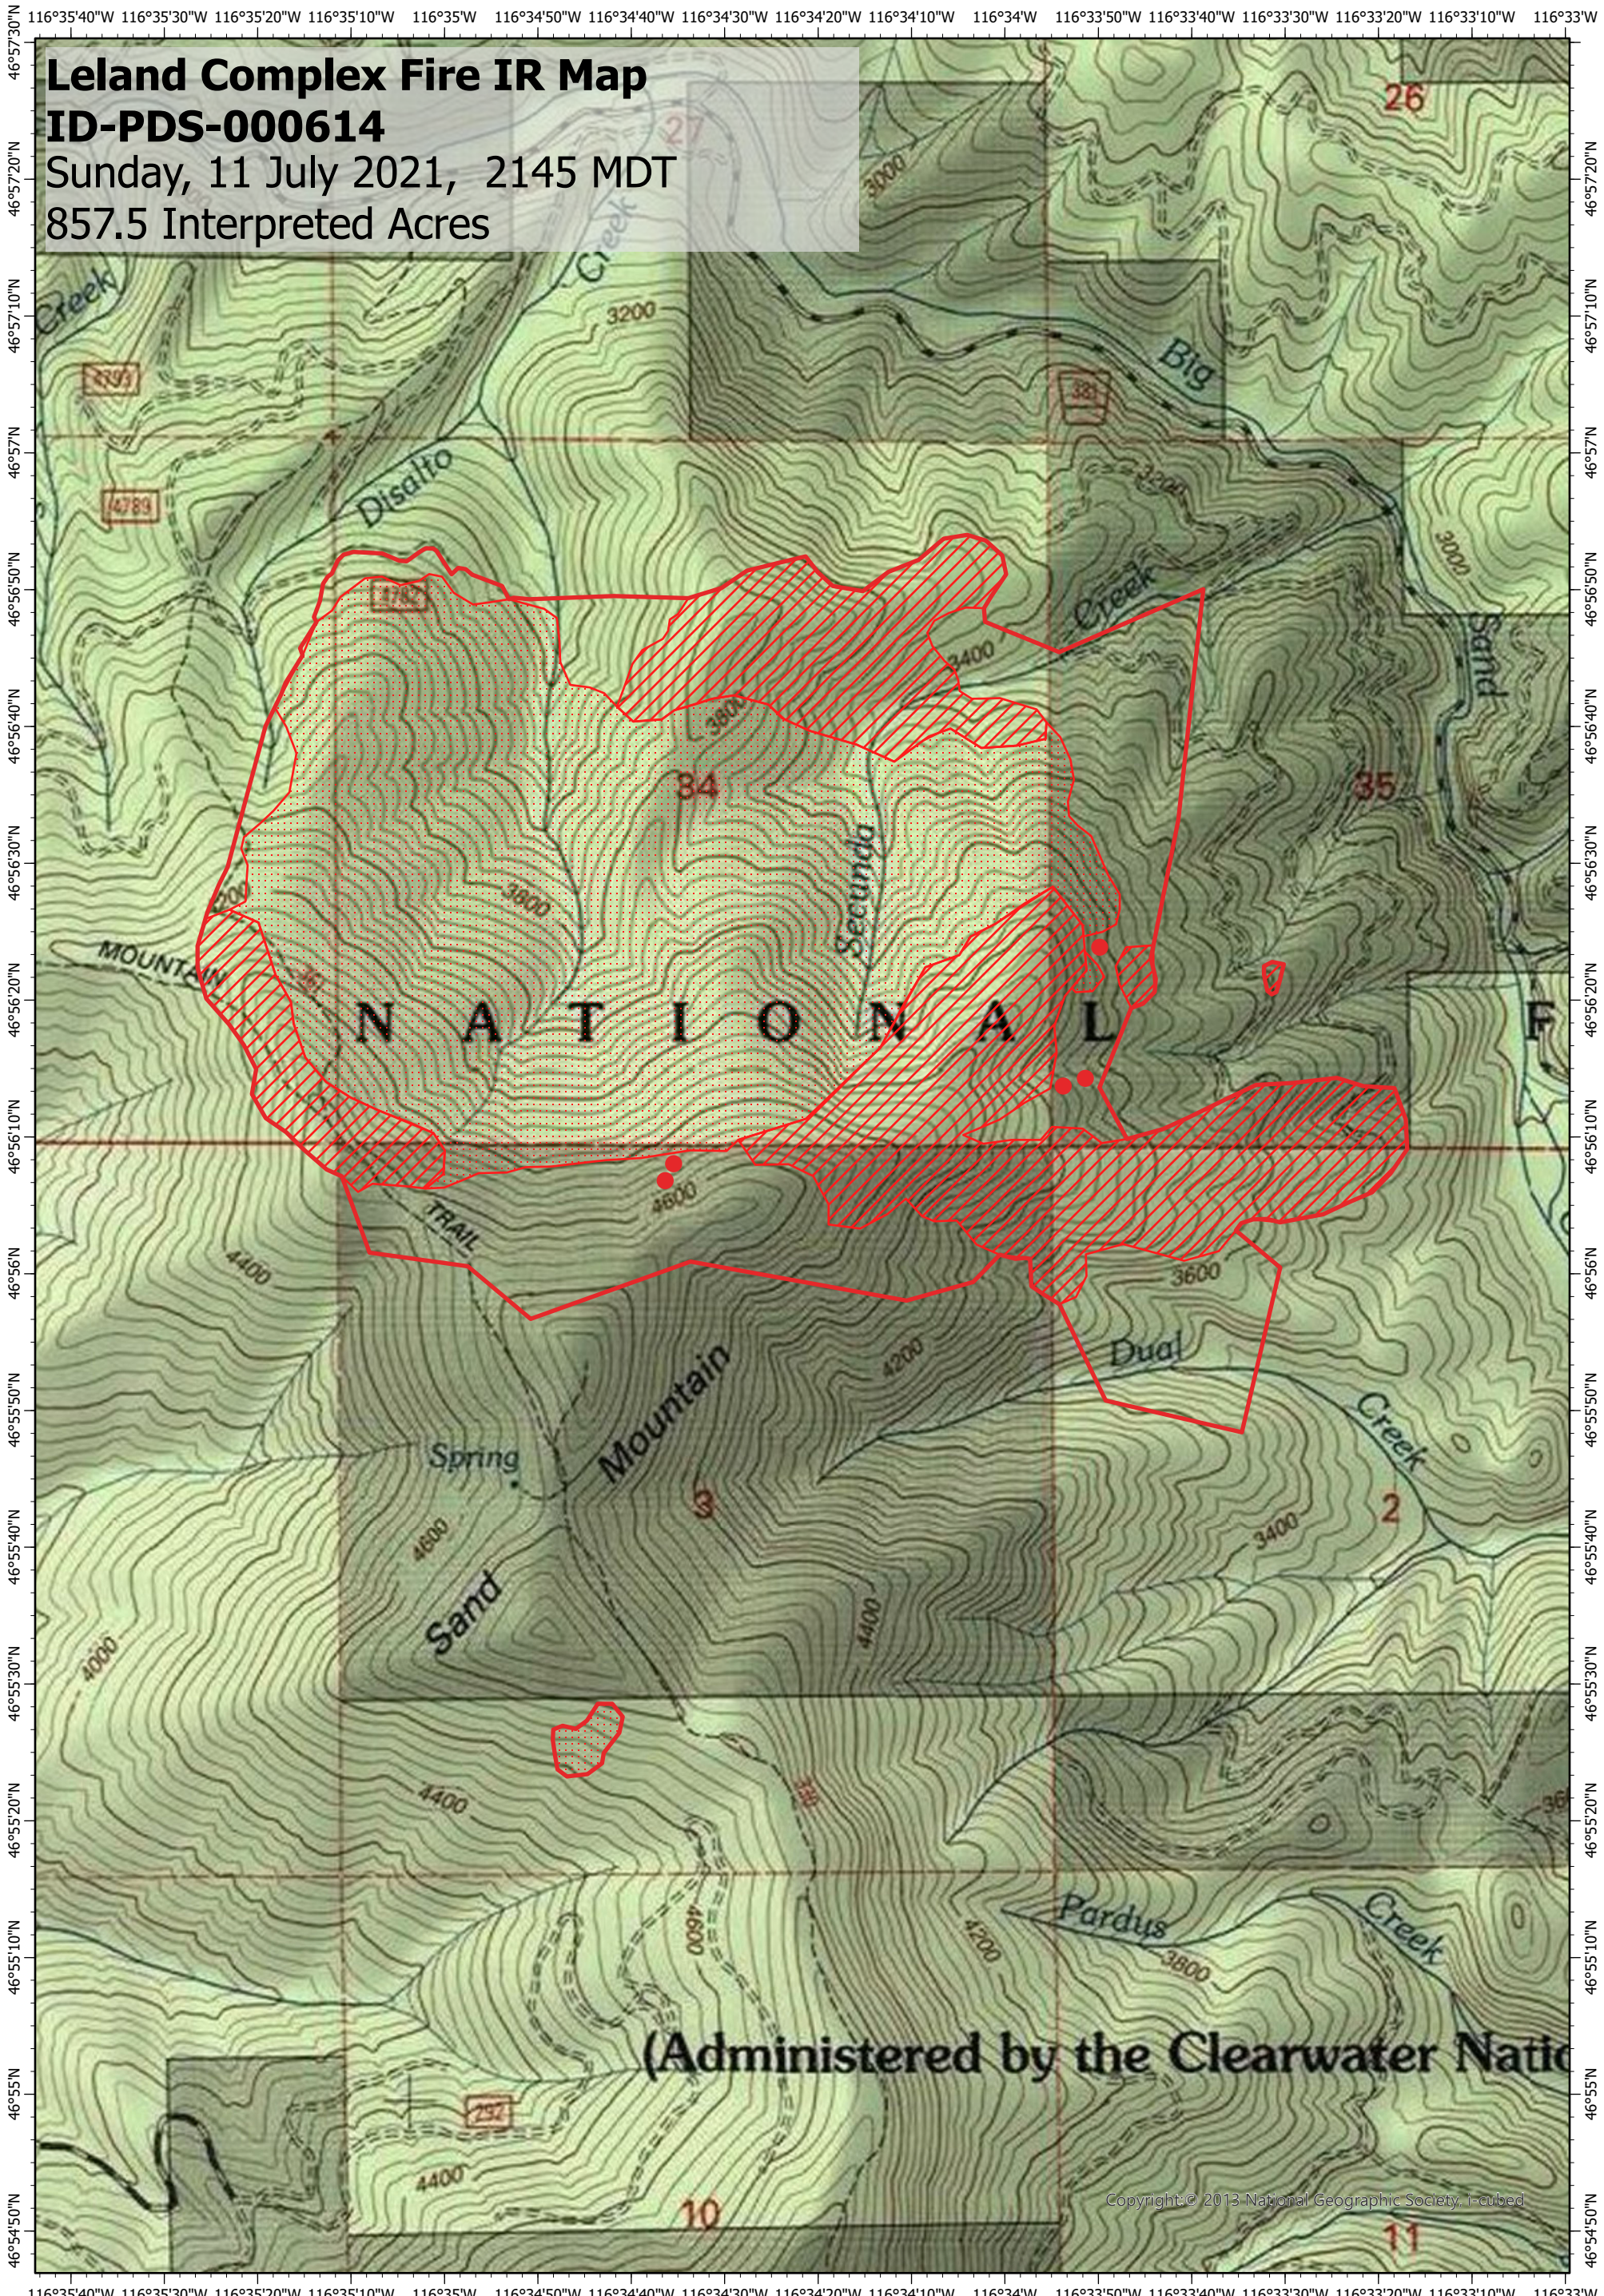

# Leland Complex Fire IR Map

## ID-PDS-000614

Sunday, 11 July 2021, 2145 MDT

857.5 Interpreted Acres