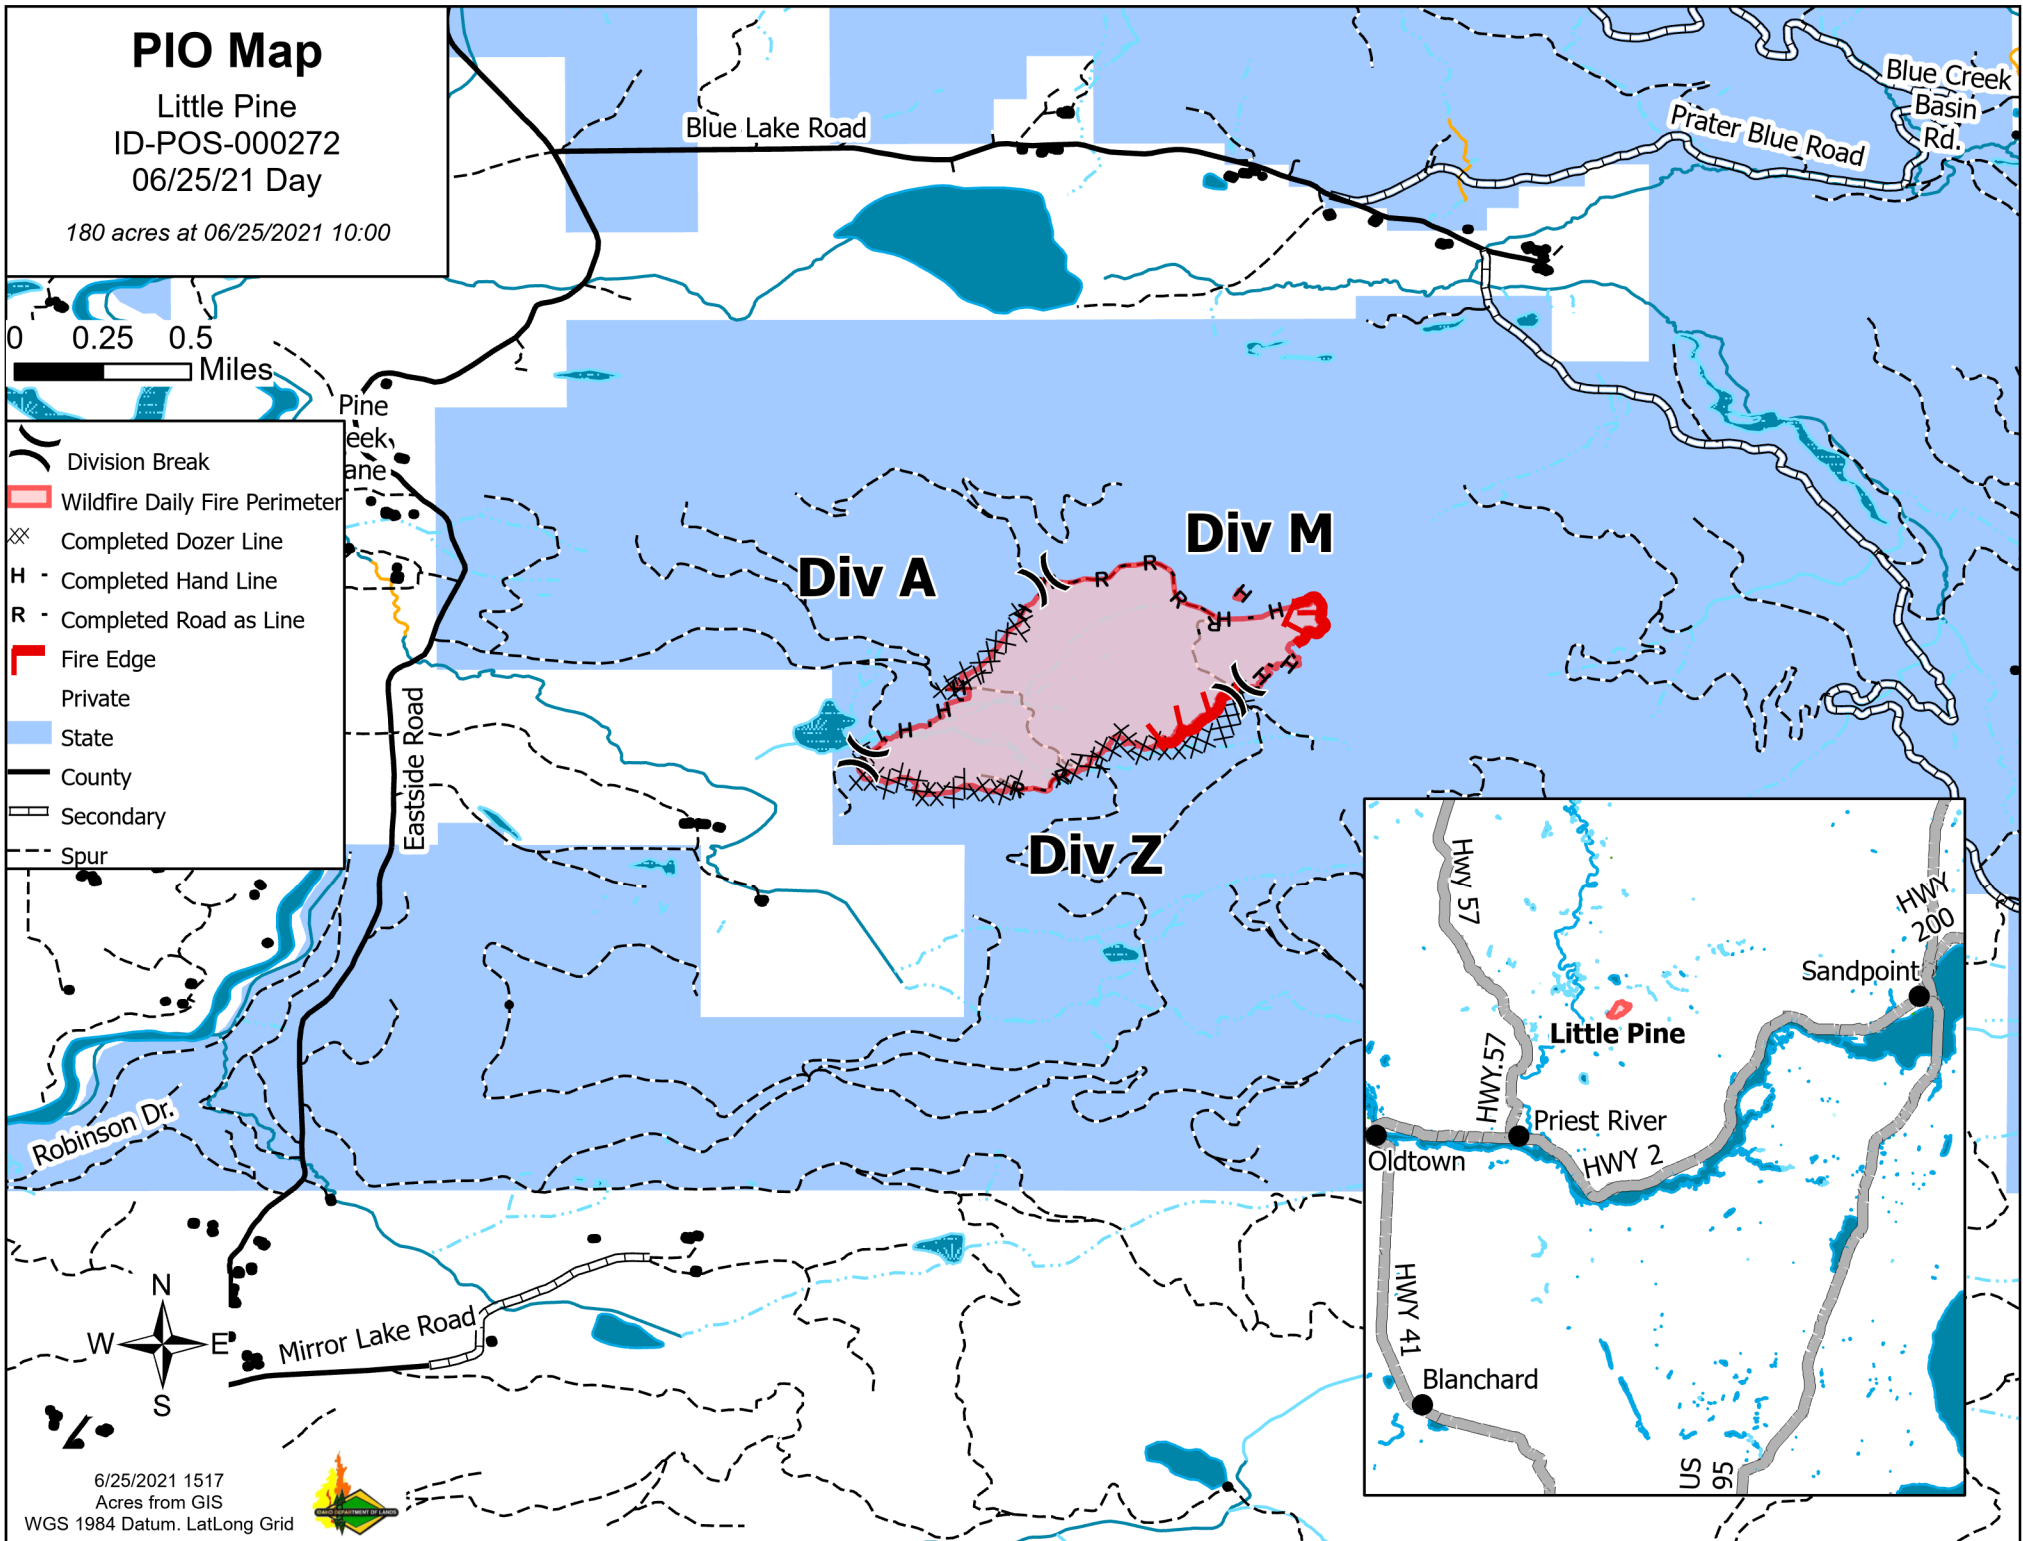

PIO Map

Little Pine
ID-POS-000272
06/25/21 Day

180 acres at 06/25/2021 10:00

- Division Break
- Wildfire Daily Fire Perimeter
- Completed Dozer Line
- Completed Hand Line
- Completed Road as Line
- Fire Edge
- Private
- State
- County
- Secondary
- Spur

6/25/2021 15:17
Acres from GIS
WGS 1984 Datum. LatLong Grid