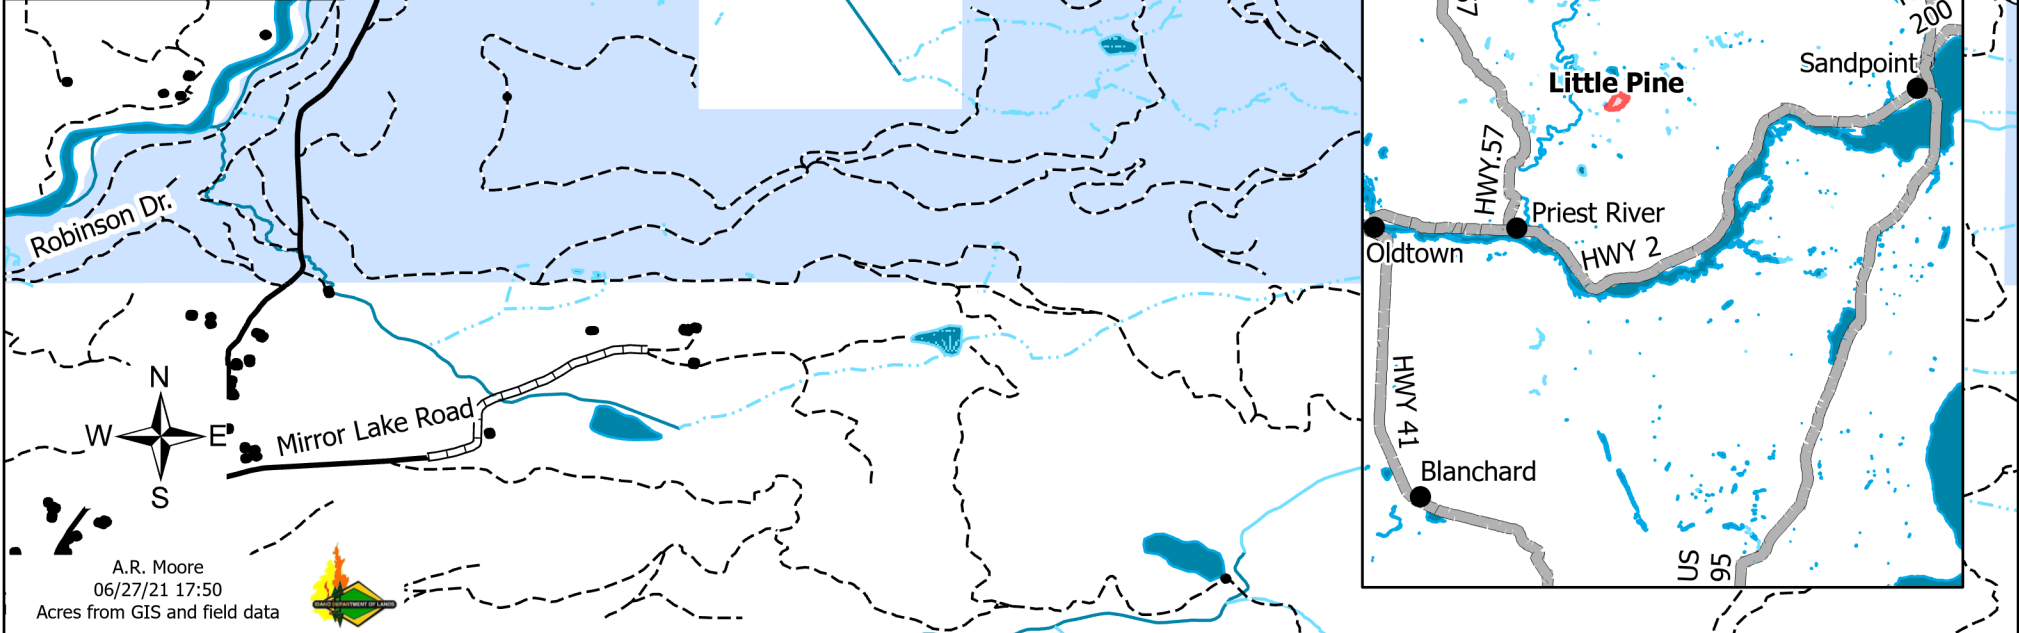

PIO Map

Little Pine
ID-POS-000272
06/27/21

190 acres at 06/27/2021 15:40

0 0.25 0.5
Miles

- Division Break
- Wildfire Daily Fire Perimeter
- Fire Edge
- Contained Line
- Completed Dozer Line
- Completed Hand Line
- Completed Road as Line
- Private
- State
- County
- Secondary
- Spur