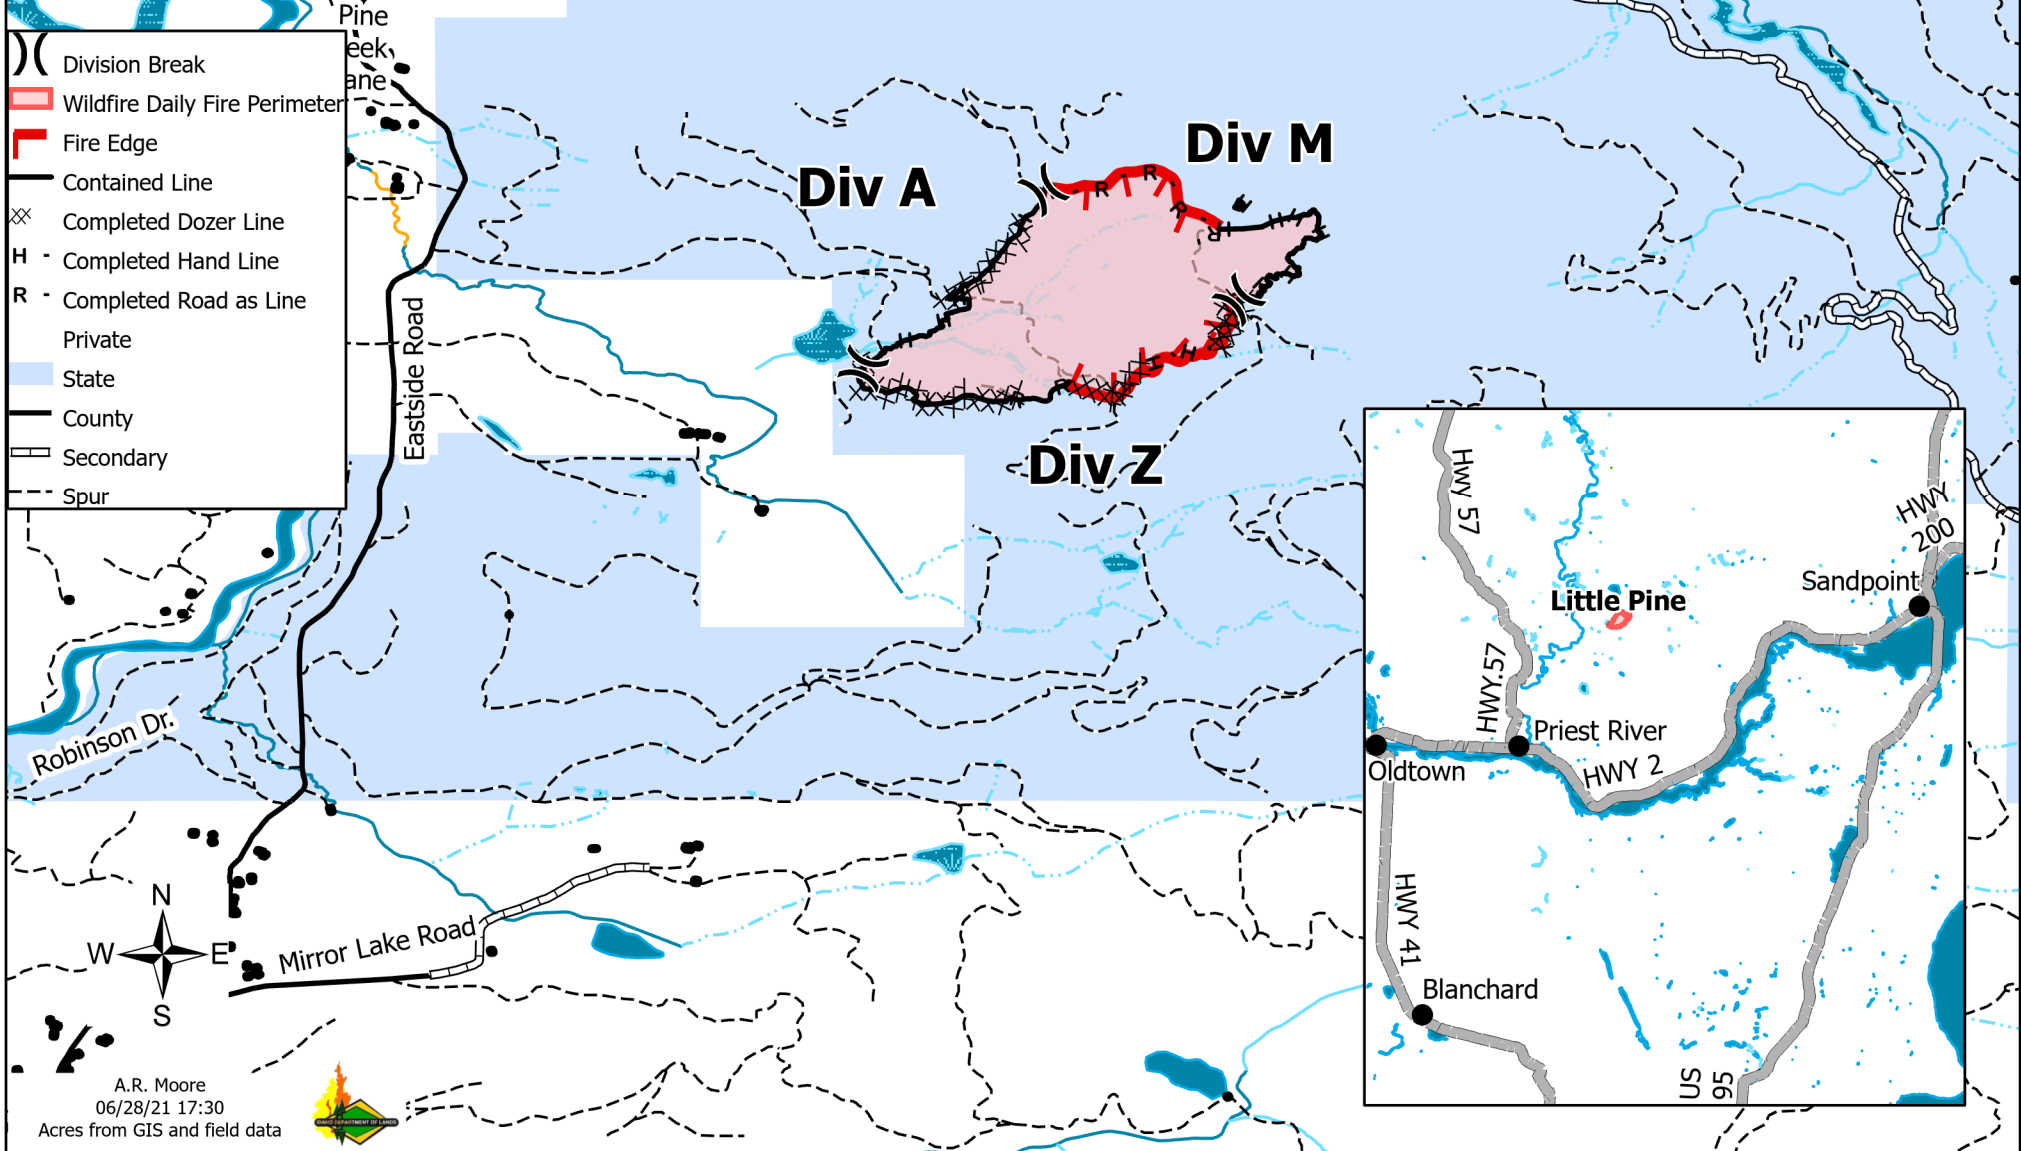

PIO Map

Little Pine
ID-POS-000272
06/29/21

190 acres at 06/27/2021 15:40

- Division Break
- Wildfire Daily Fire Perimeter
- Fire Edge
- Contained Line
- Completed Dozer Line
- Completed Hand Line
- Completed Road as Line
- Private
- State
- County
- Secondary
- Spur

A.R. Moore
06/28/21 17:30
Acres from GIS and field data