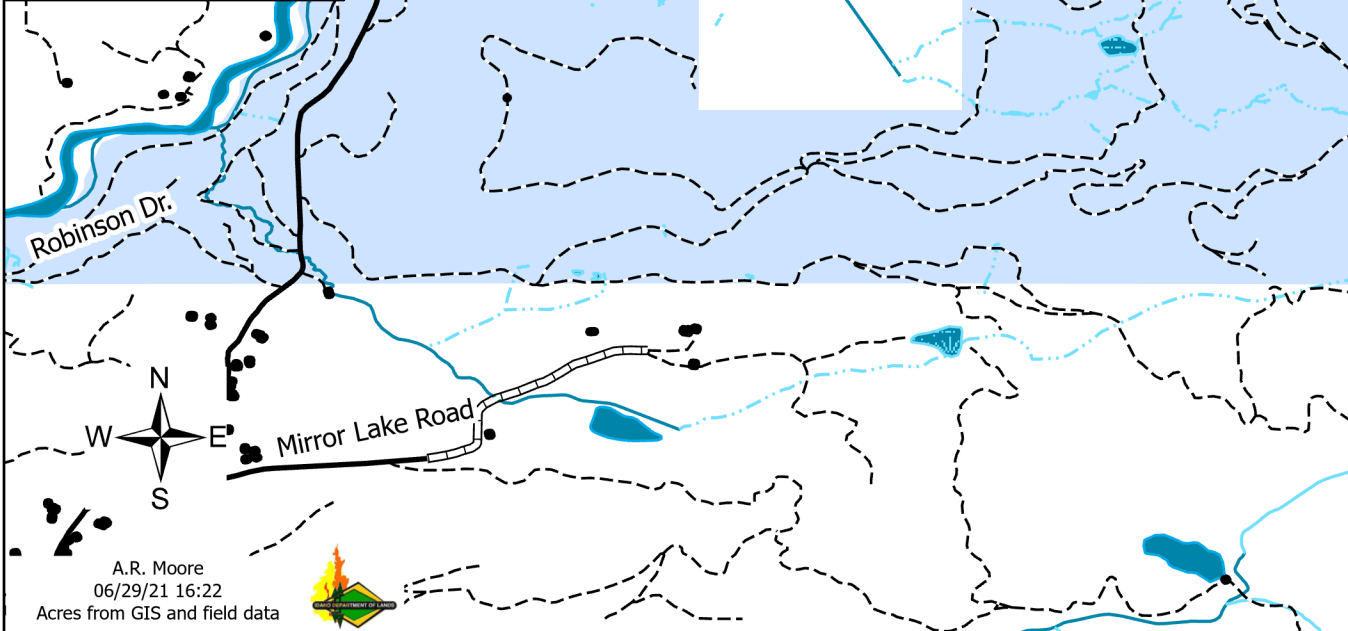

PIO Map

Little Pine
ID-POS-000272
06/30/21

190 acres at 06/27/2021 15:40

- Division Break
- Wildfire Daily Fire Perimeter
- Fire Edge
- Contained Line
- Completed Dozer Line
- Completed Hand Line
- Completed Road as Line
- Private
- State
- County
- Secondary
- Spur