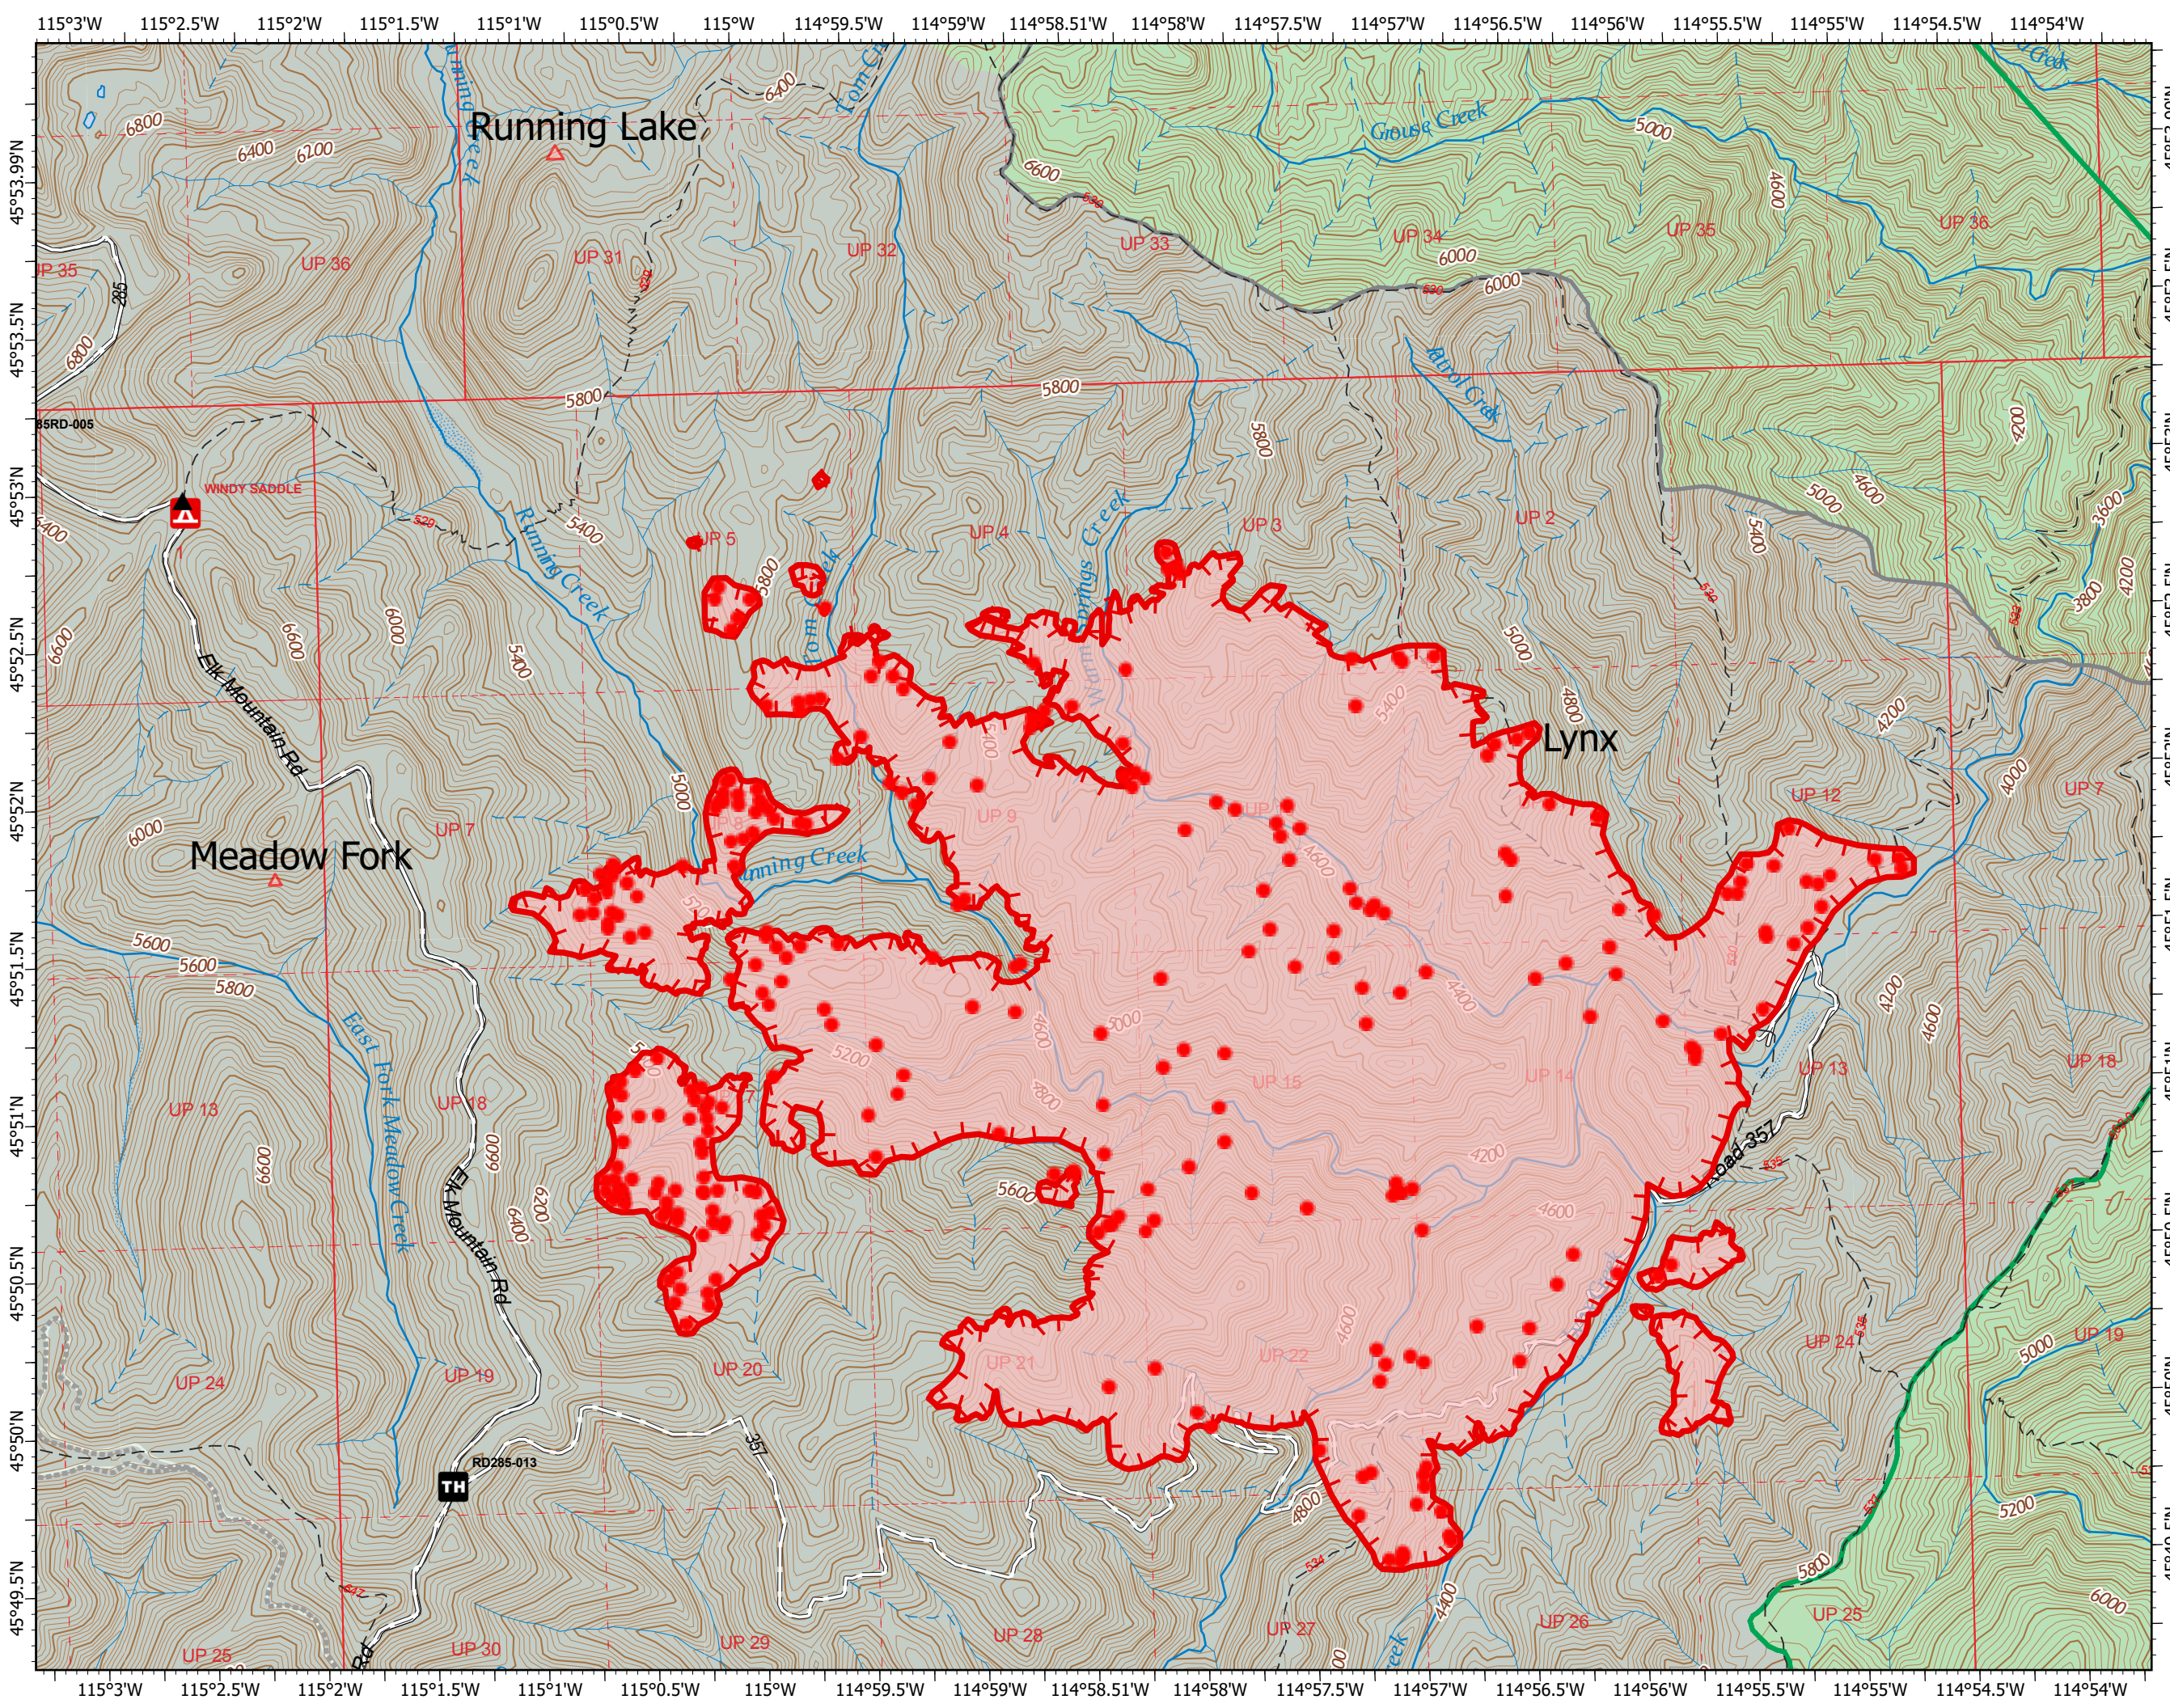

# Operations

Lynx  
ID-NCF-000676  
08/26/2021

4,915 acres at 08/25/2021 0238 PDT

- IR Isolated Heat Source
- ▬ Fire Edge
- ▭ Wildfire Daily Fire Perimeter

IDNCF GIS  
8/26/2021 0732

North American 1983 Datum. LatLong Grid