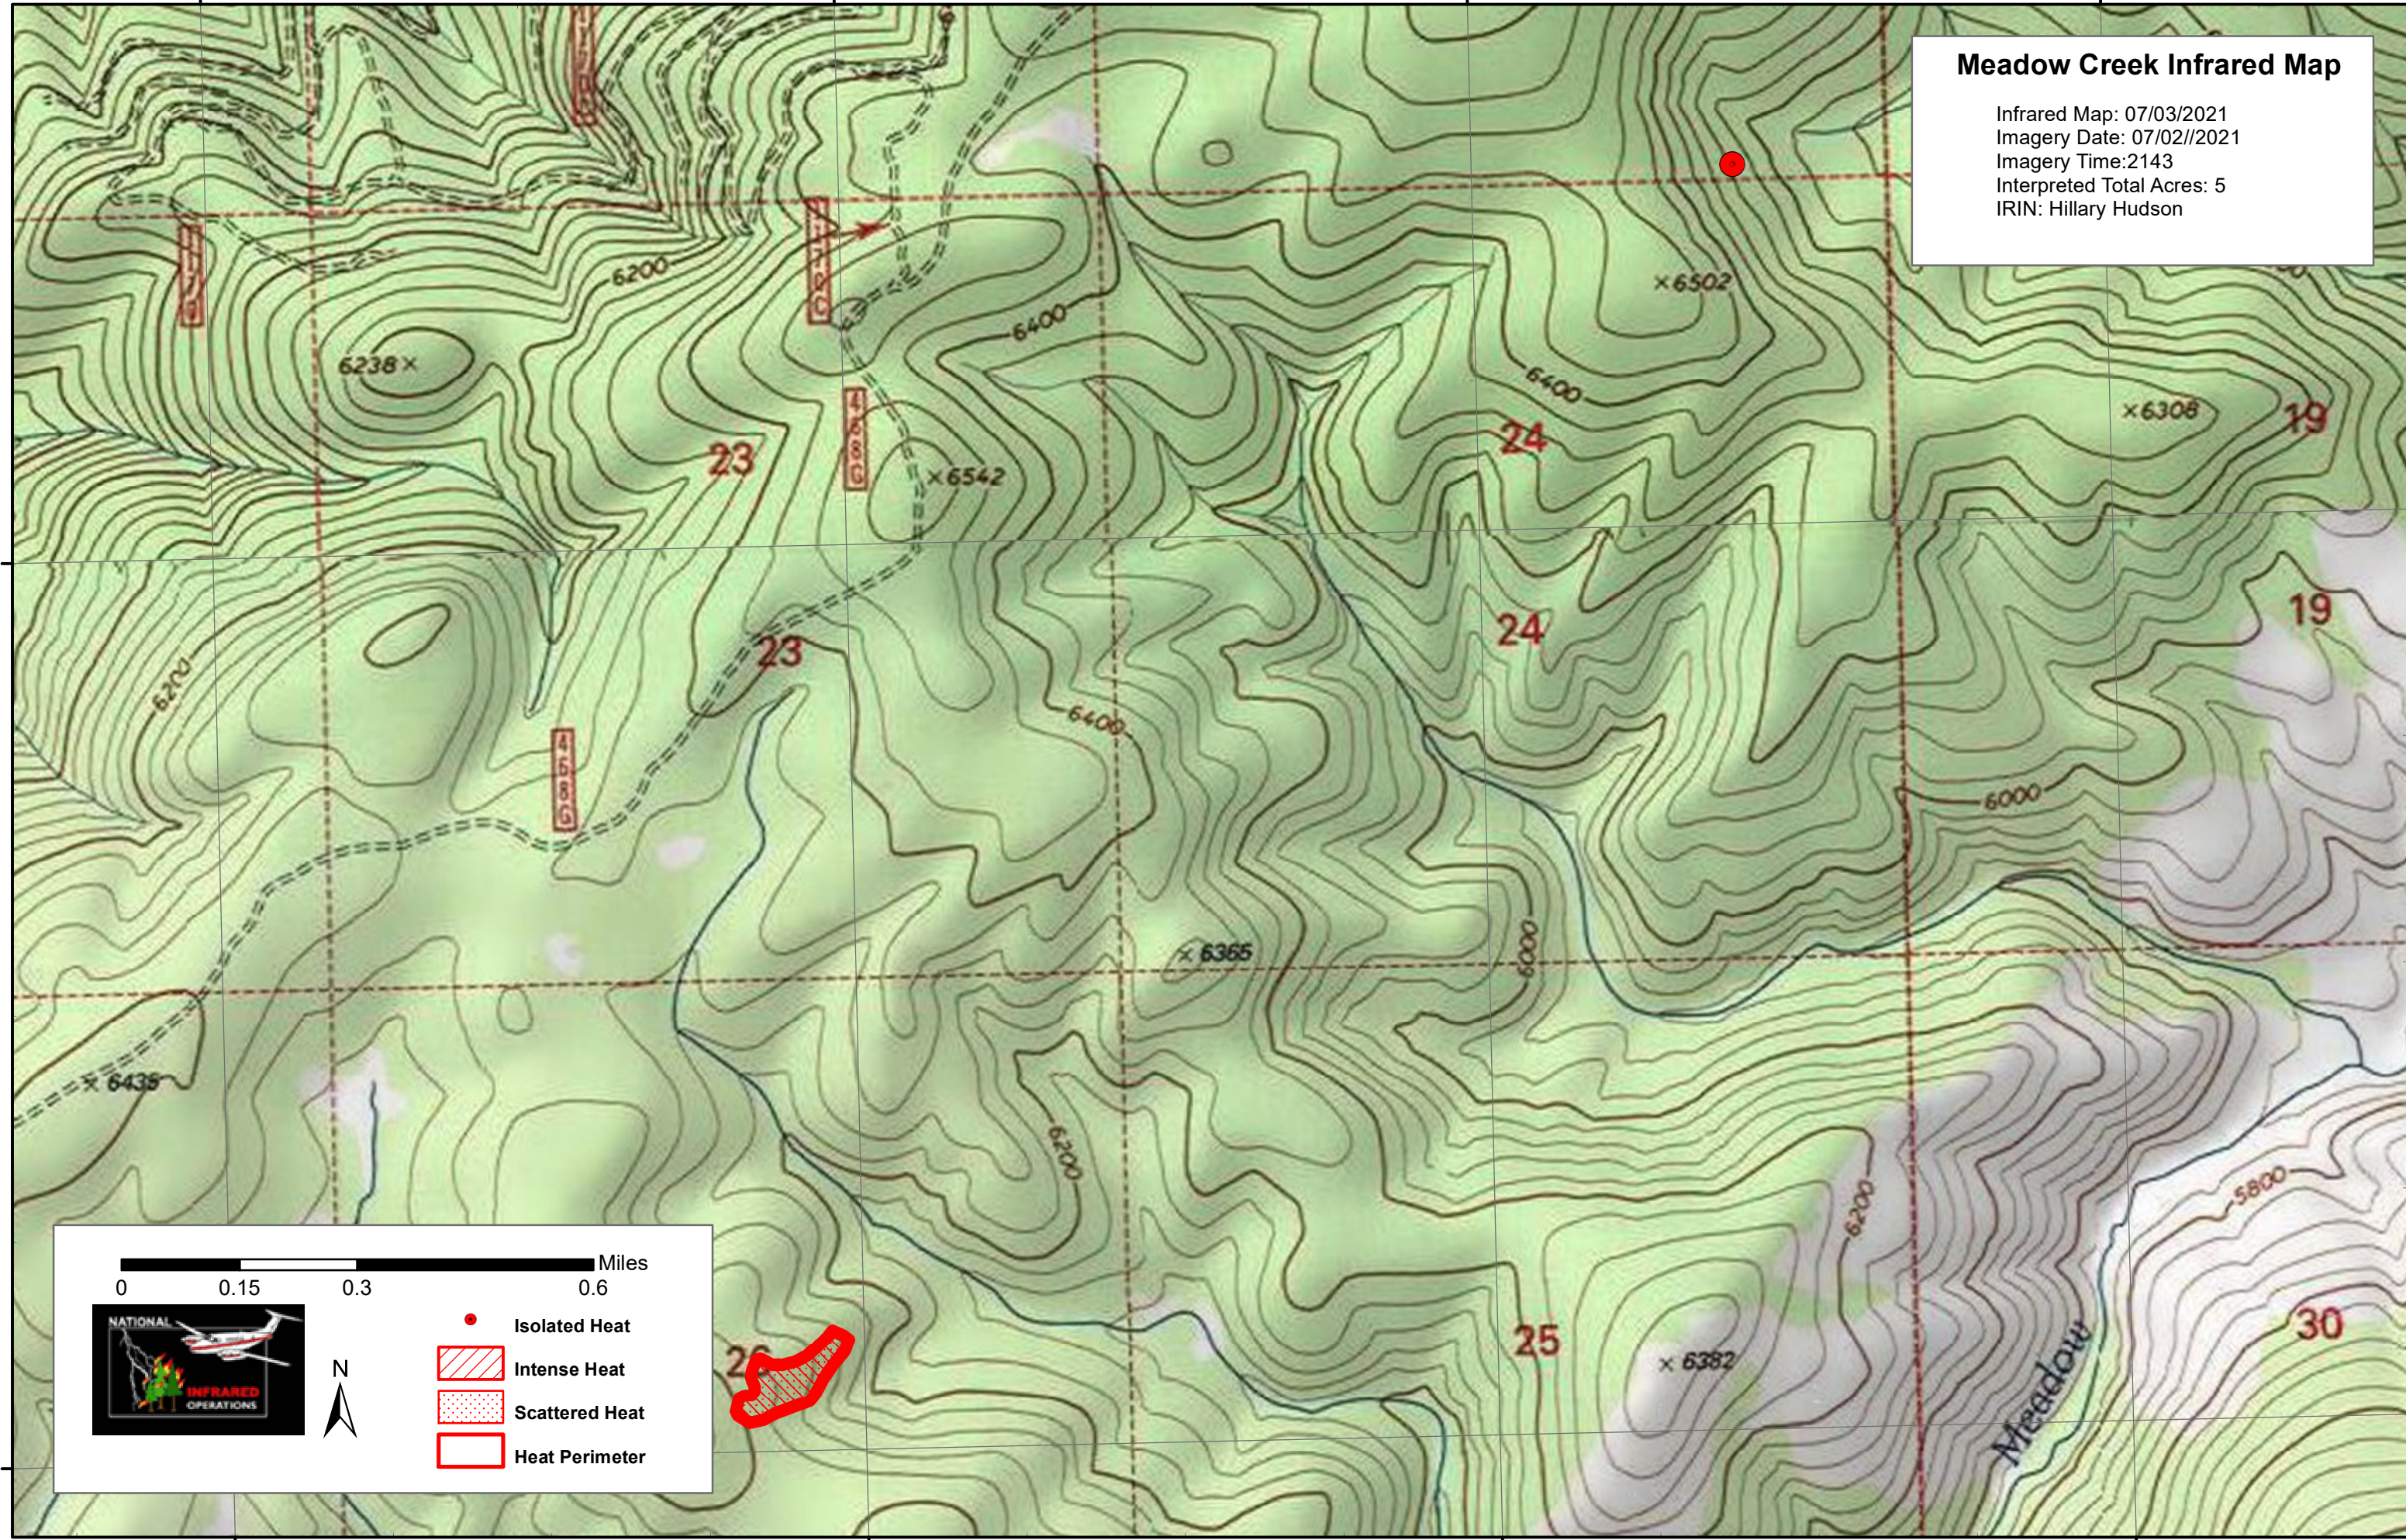

Meadow Creek Infrared Map

Infrared Map: 07/03/2021
Imagery Date: 07/02/2021
Imagery Time: 2143
Interpreted Total Acres: 5
IRIN: Hillary Hudson

0 0.15 0.3 0.6 Miles

Isolated Heat (Red dot)
Intense Heat (Red hatched box)
Scattered Heat (Red dotted box)
Heat Perimeter (Red outline box)

N