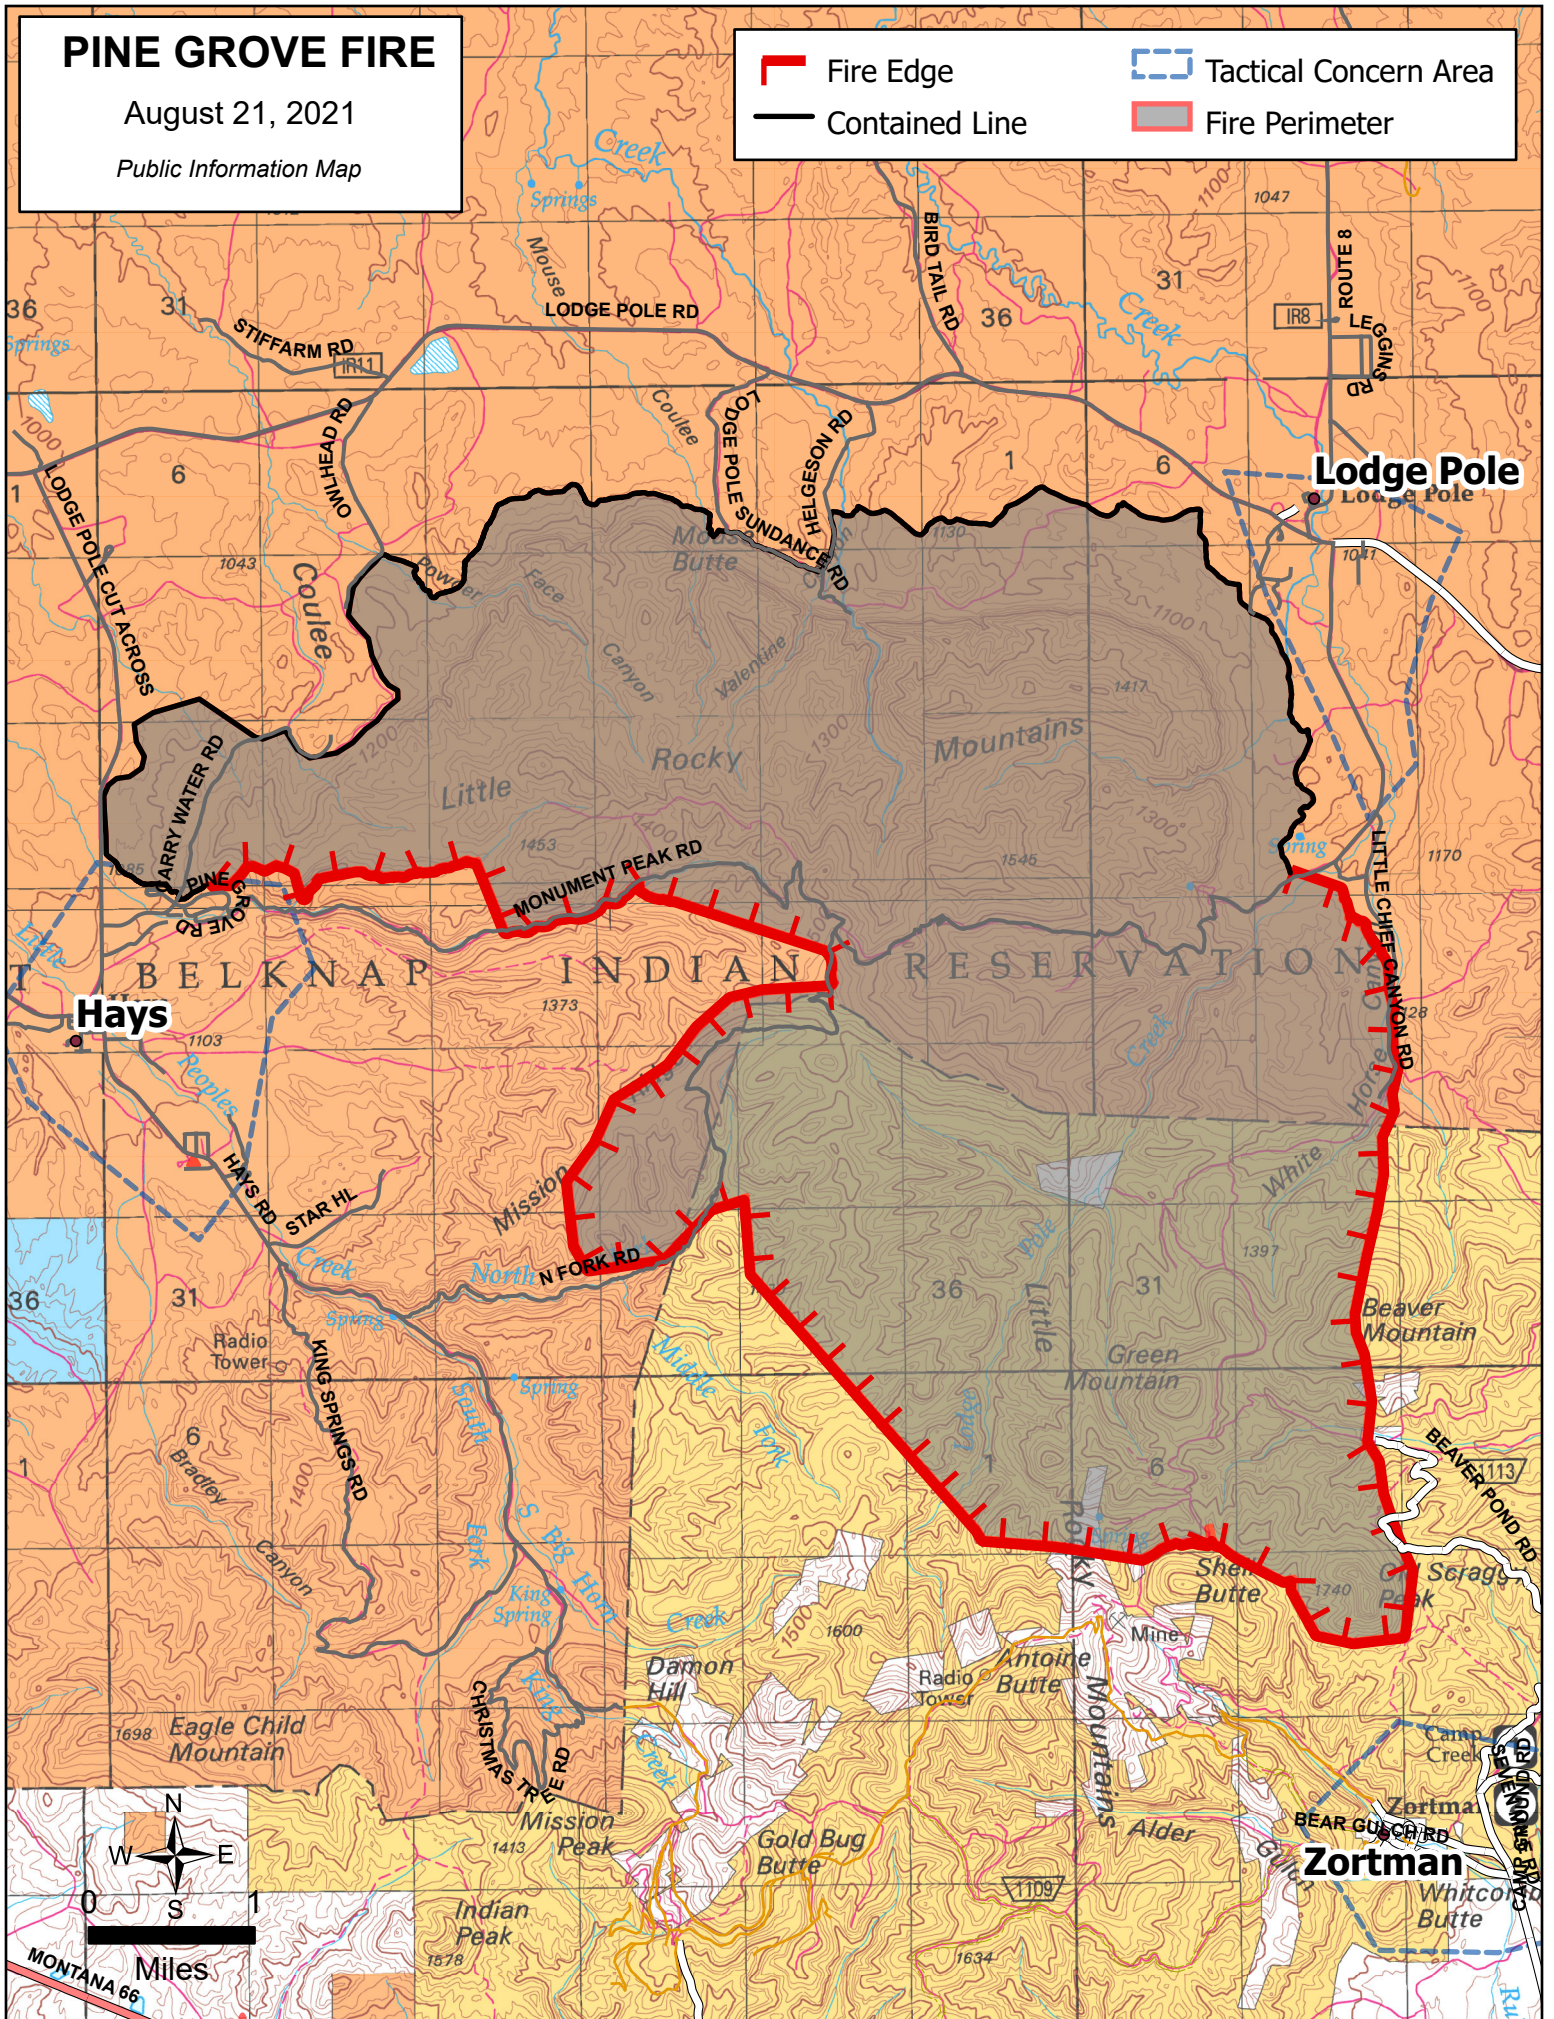

PINE GROVE FIRE

August 21, 2021

Public Information Map

 Fire Edge

 Tactical Concern Area

 Contained Line

 Fire Perimeter

Hays

Lodge Pole

Zortman

MONTANA 66