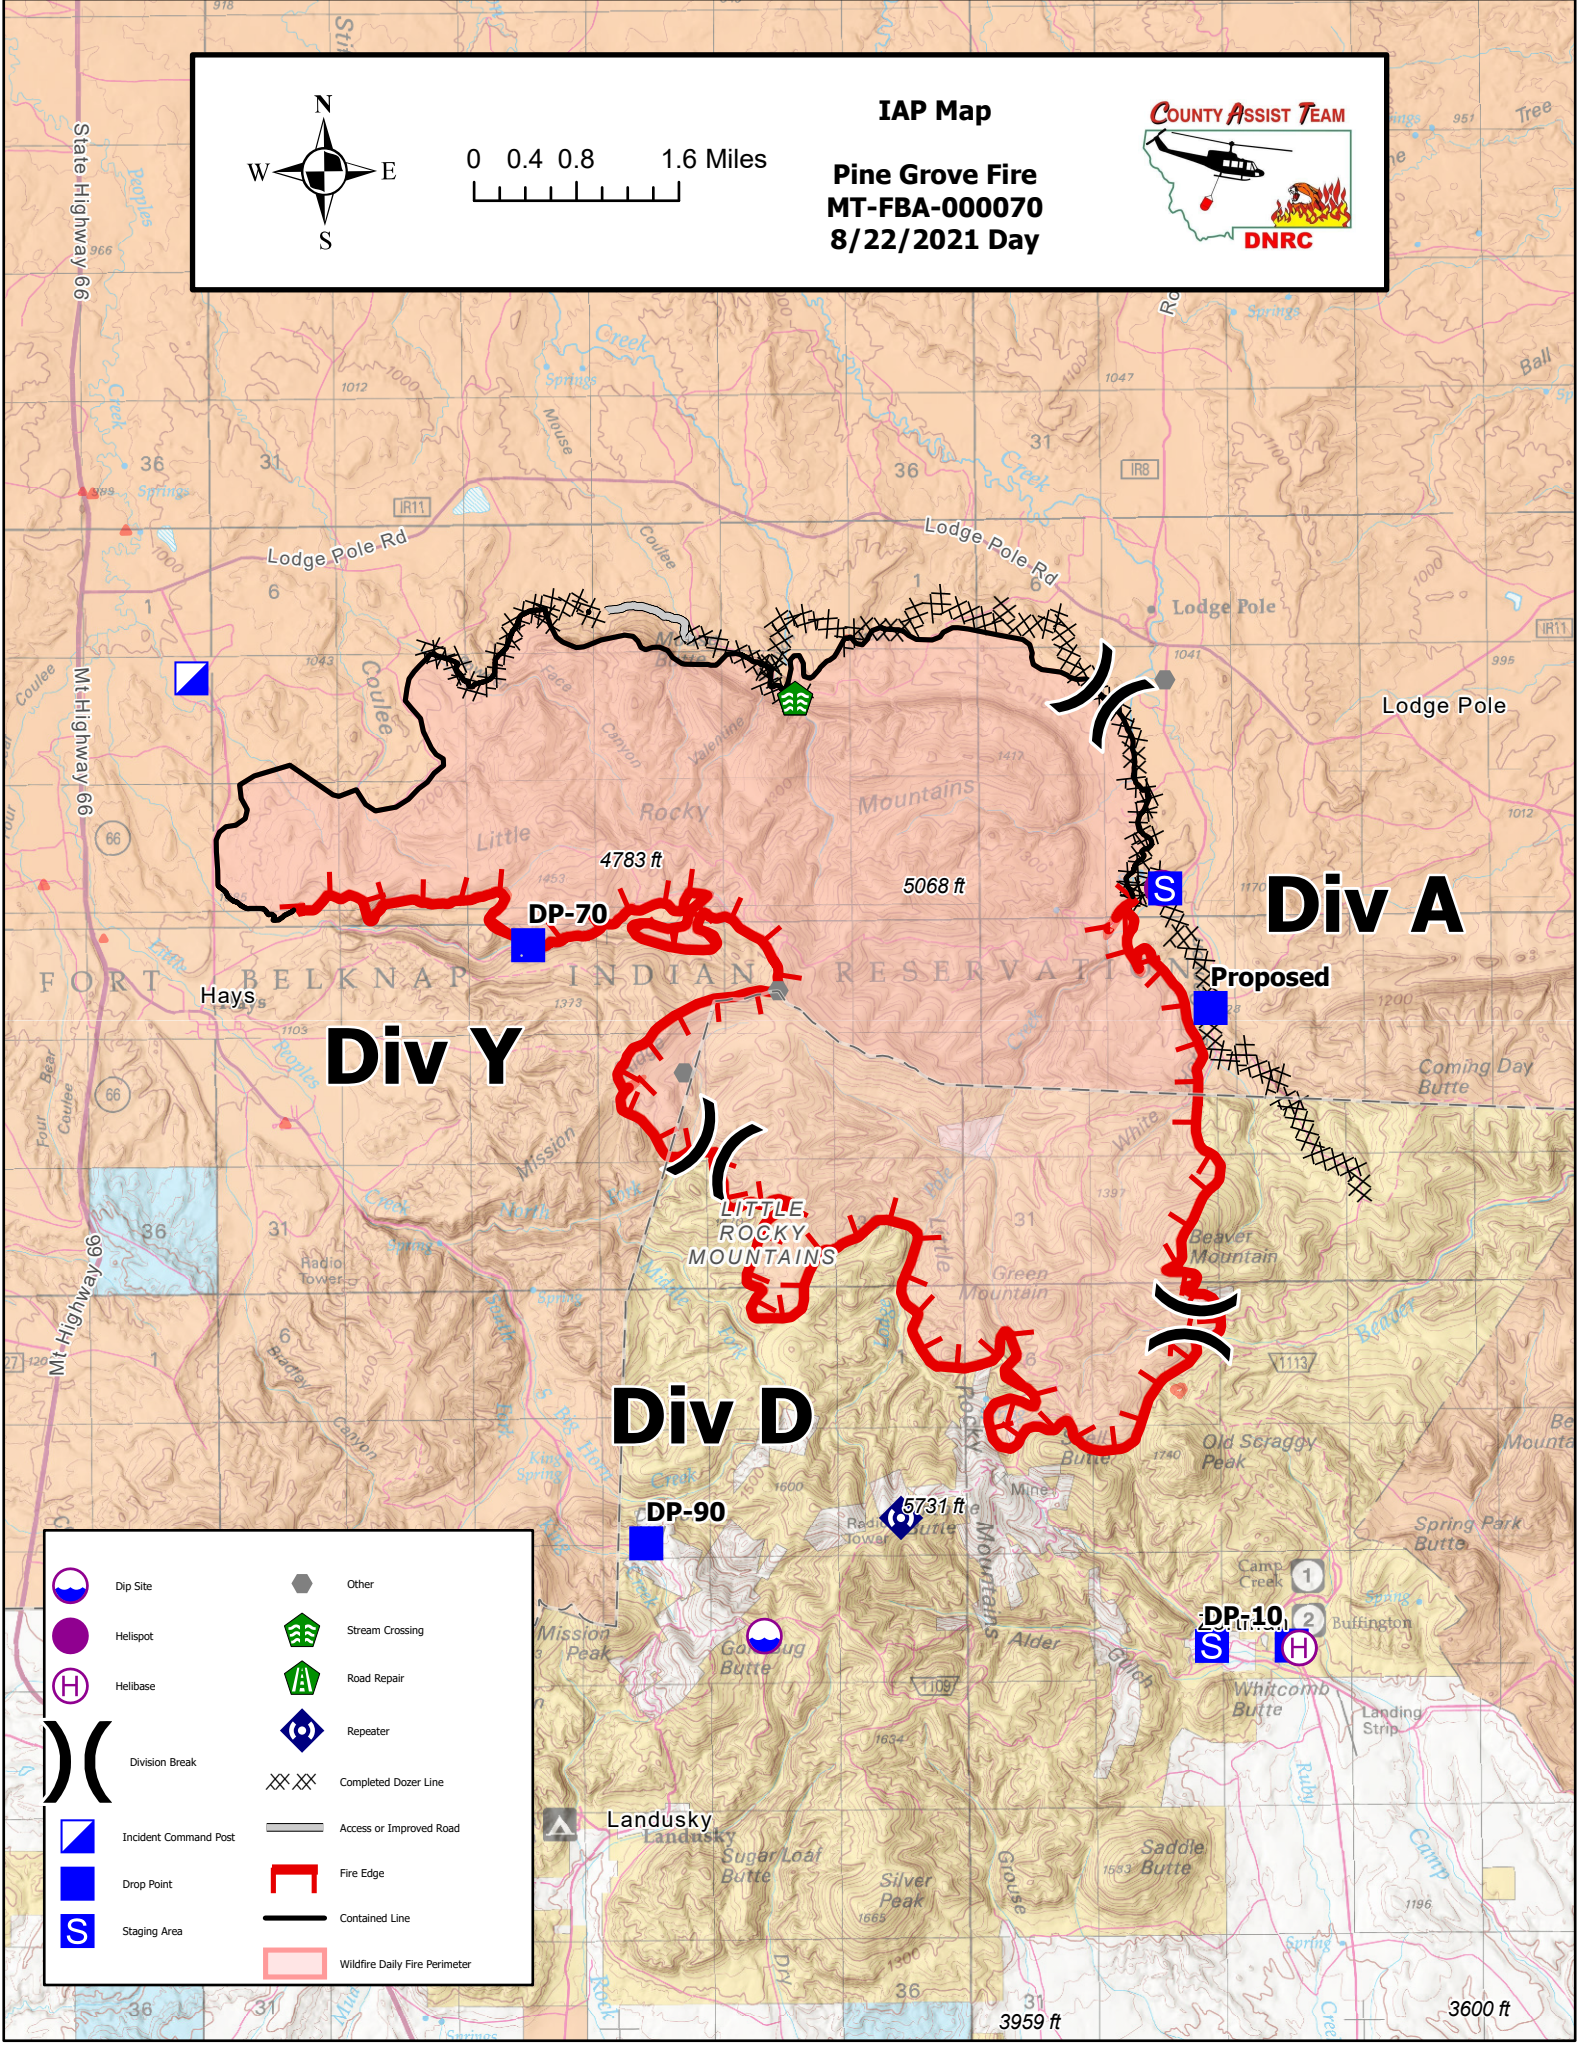

IAP Map

**Pine Grove Fire
MT-FBA-000070
8/22/2021 Day**

COUNTY ASSIST TEAM

0 0.4 0.8 1.6 Miles

	Dip Site		Other
	Helibase		Stream Crossing
	Helibase		Road Repair
	Division Break		Repeater
	Incident Command Post		Completed Dozer Line
	Drop Point		Access or Improved Road
	Staging Area		Fire Edge
			Contained Line
			Wildfire Daily Fire Perimeter