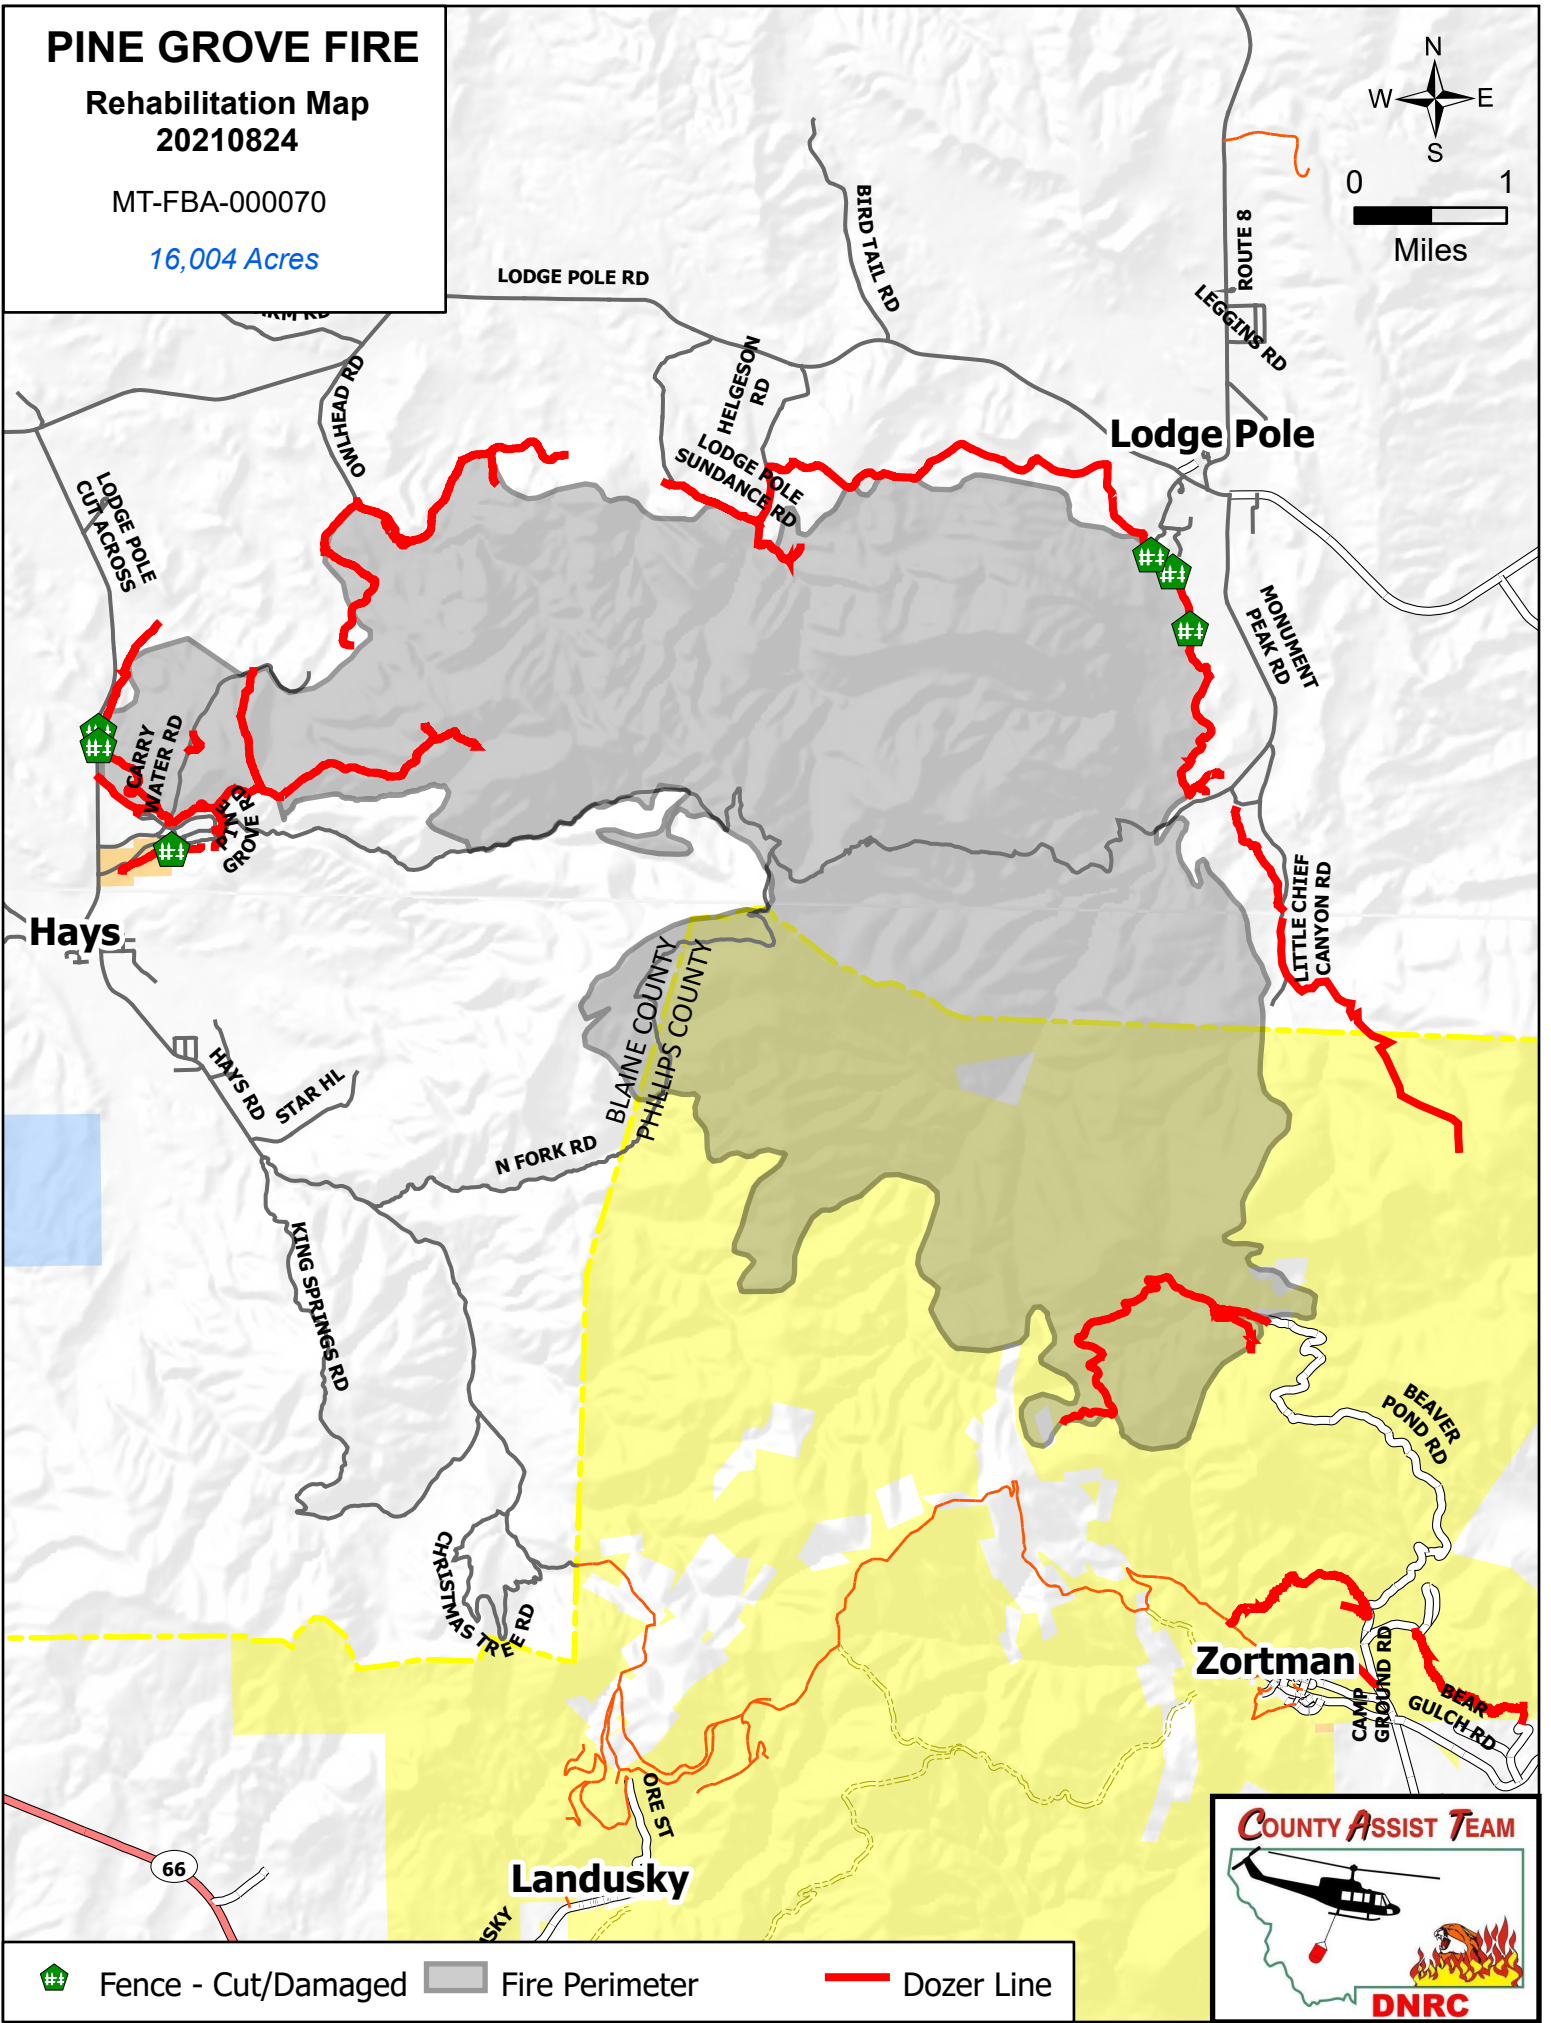

PINE GROVE FIRE

Rehabilitation Map
20210824

MT-FBA-000070

16,004 Acres

- Fence - Cut/Damaged
- Fire Perimeter
- Dozer Line