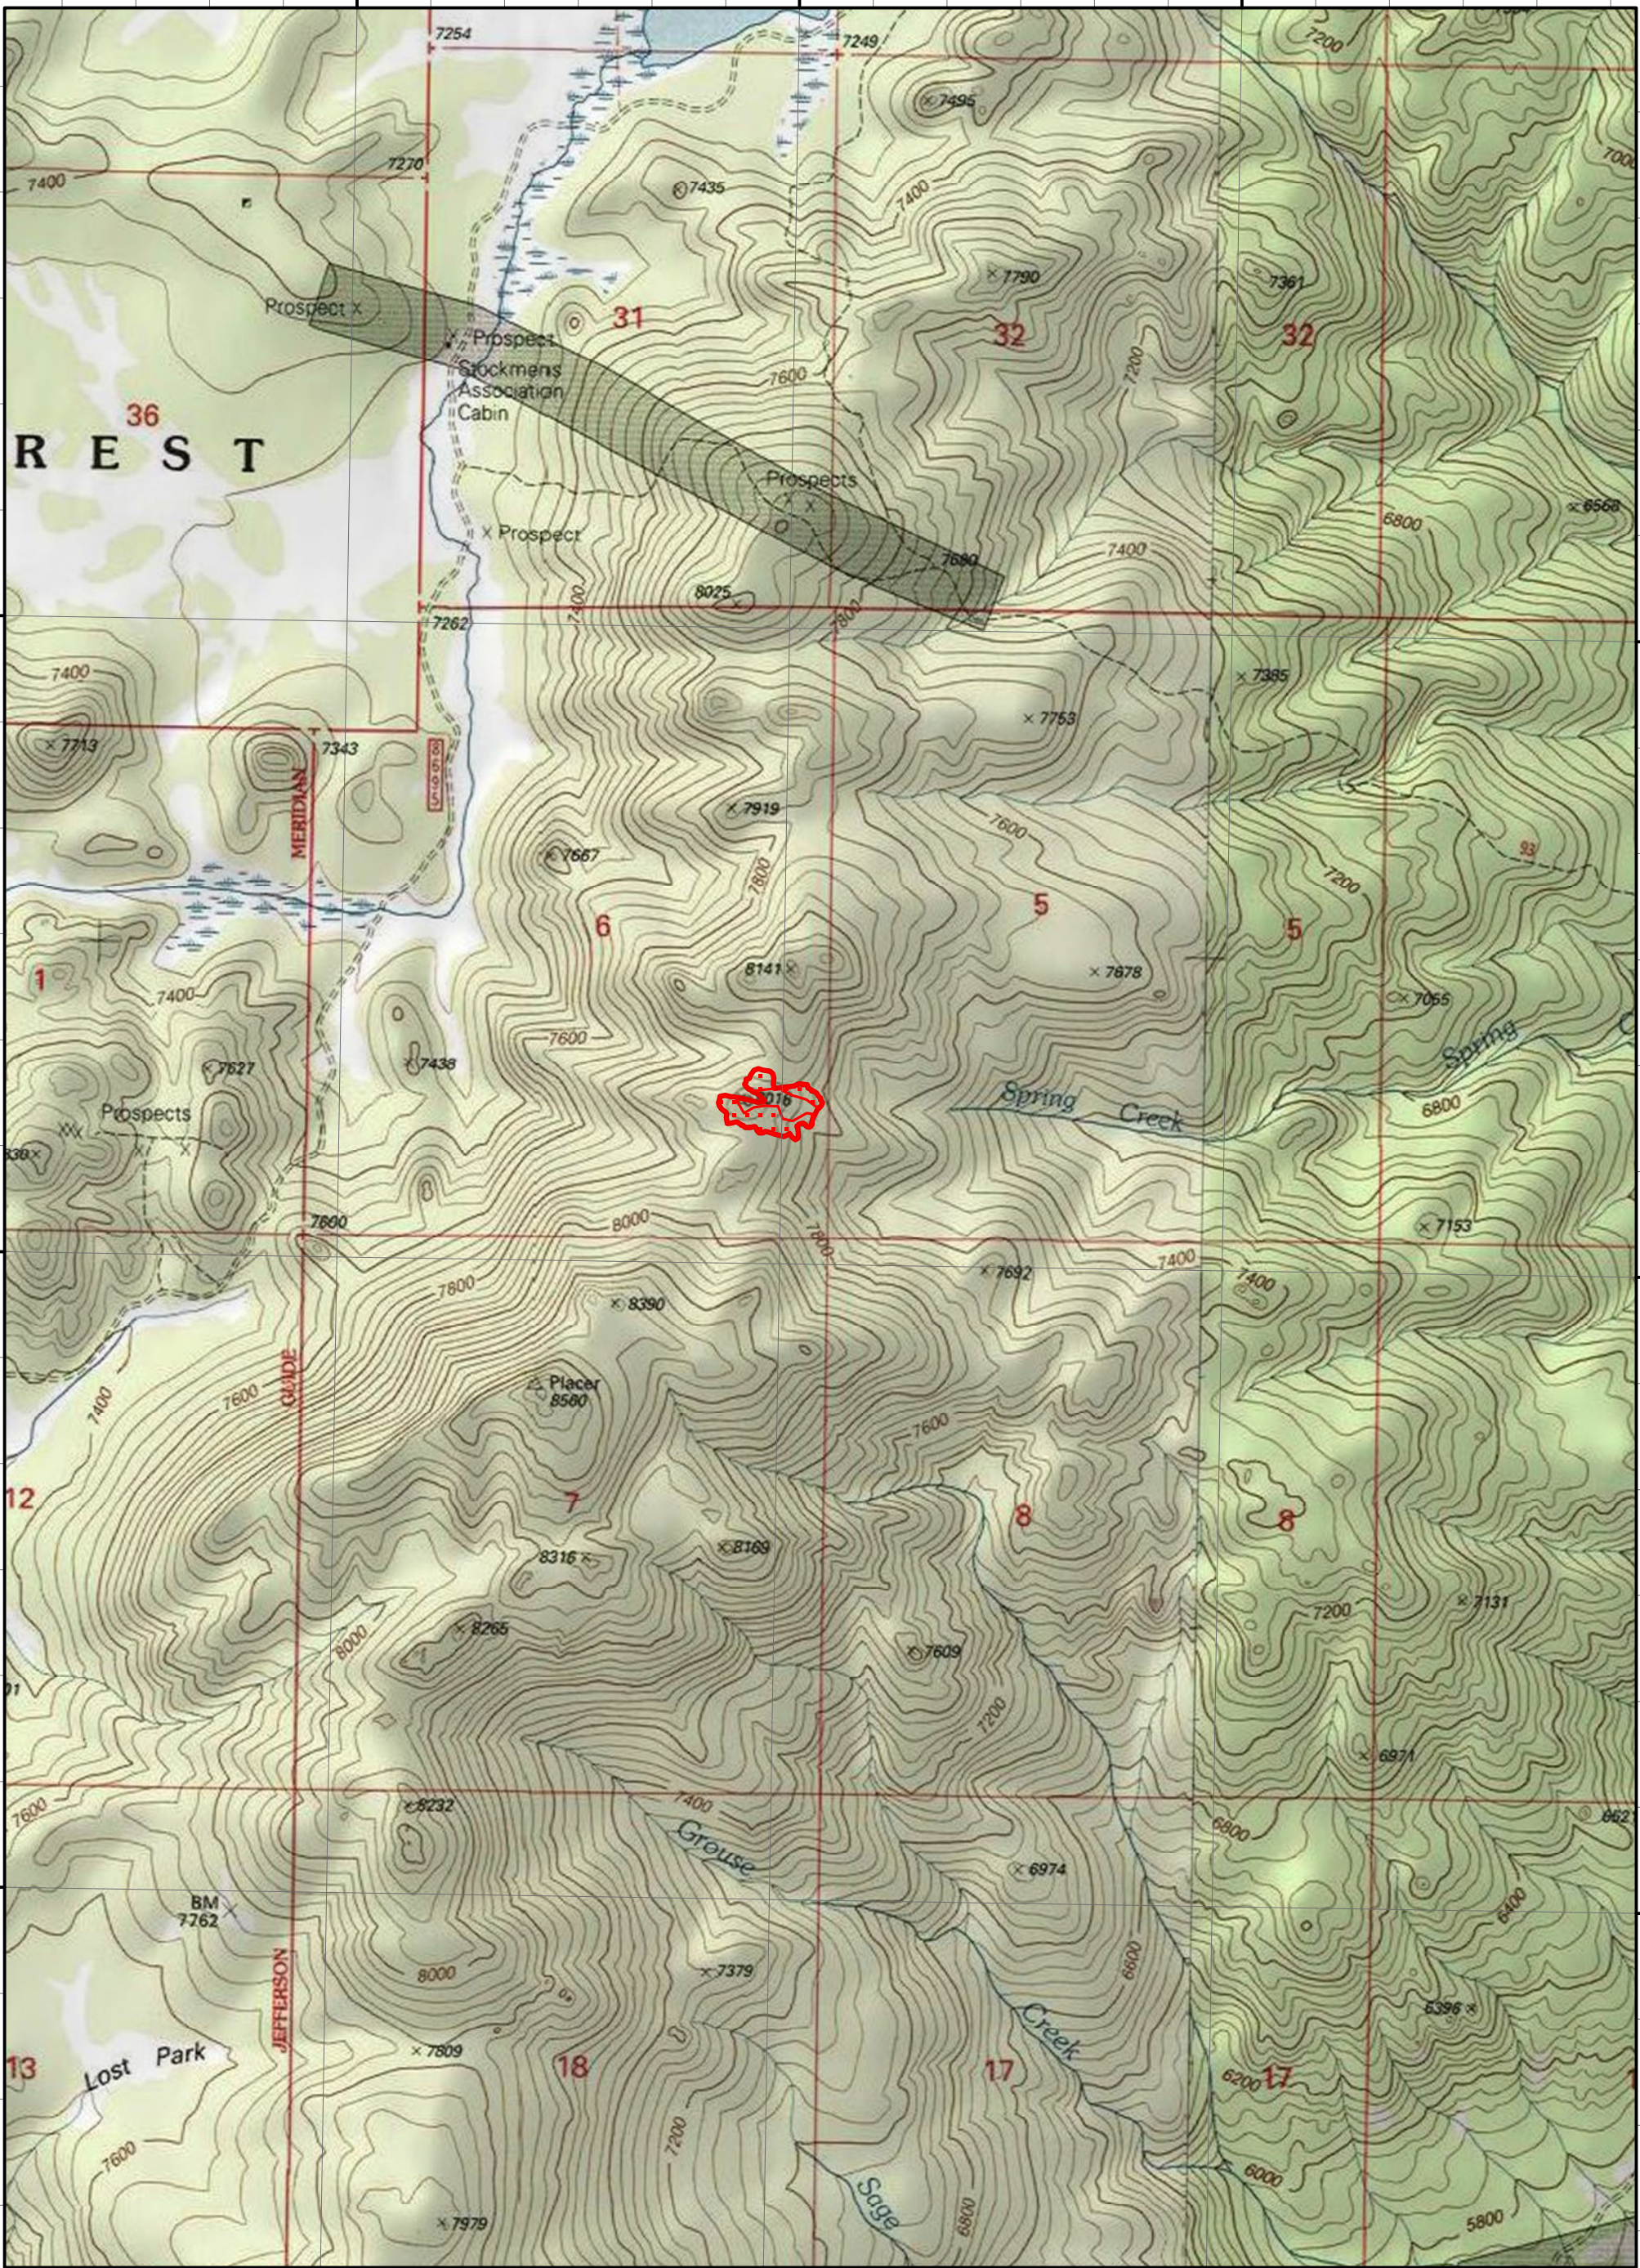

112°17'0"W

112°16'0"W

112°15'0"W

Placer
 MT-BDF-006388
 Infrared Heat Sources

9/13/2021 2150 hrs MDT
 8 Interpreted Acres

Print Date: 9/14/2021
 IRIN: Zack Muirbrook

-  Heat Perimeter
-  Scattered Heat