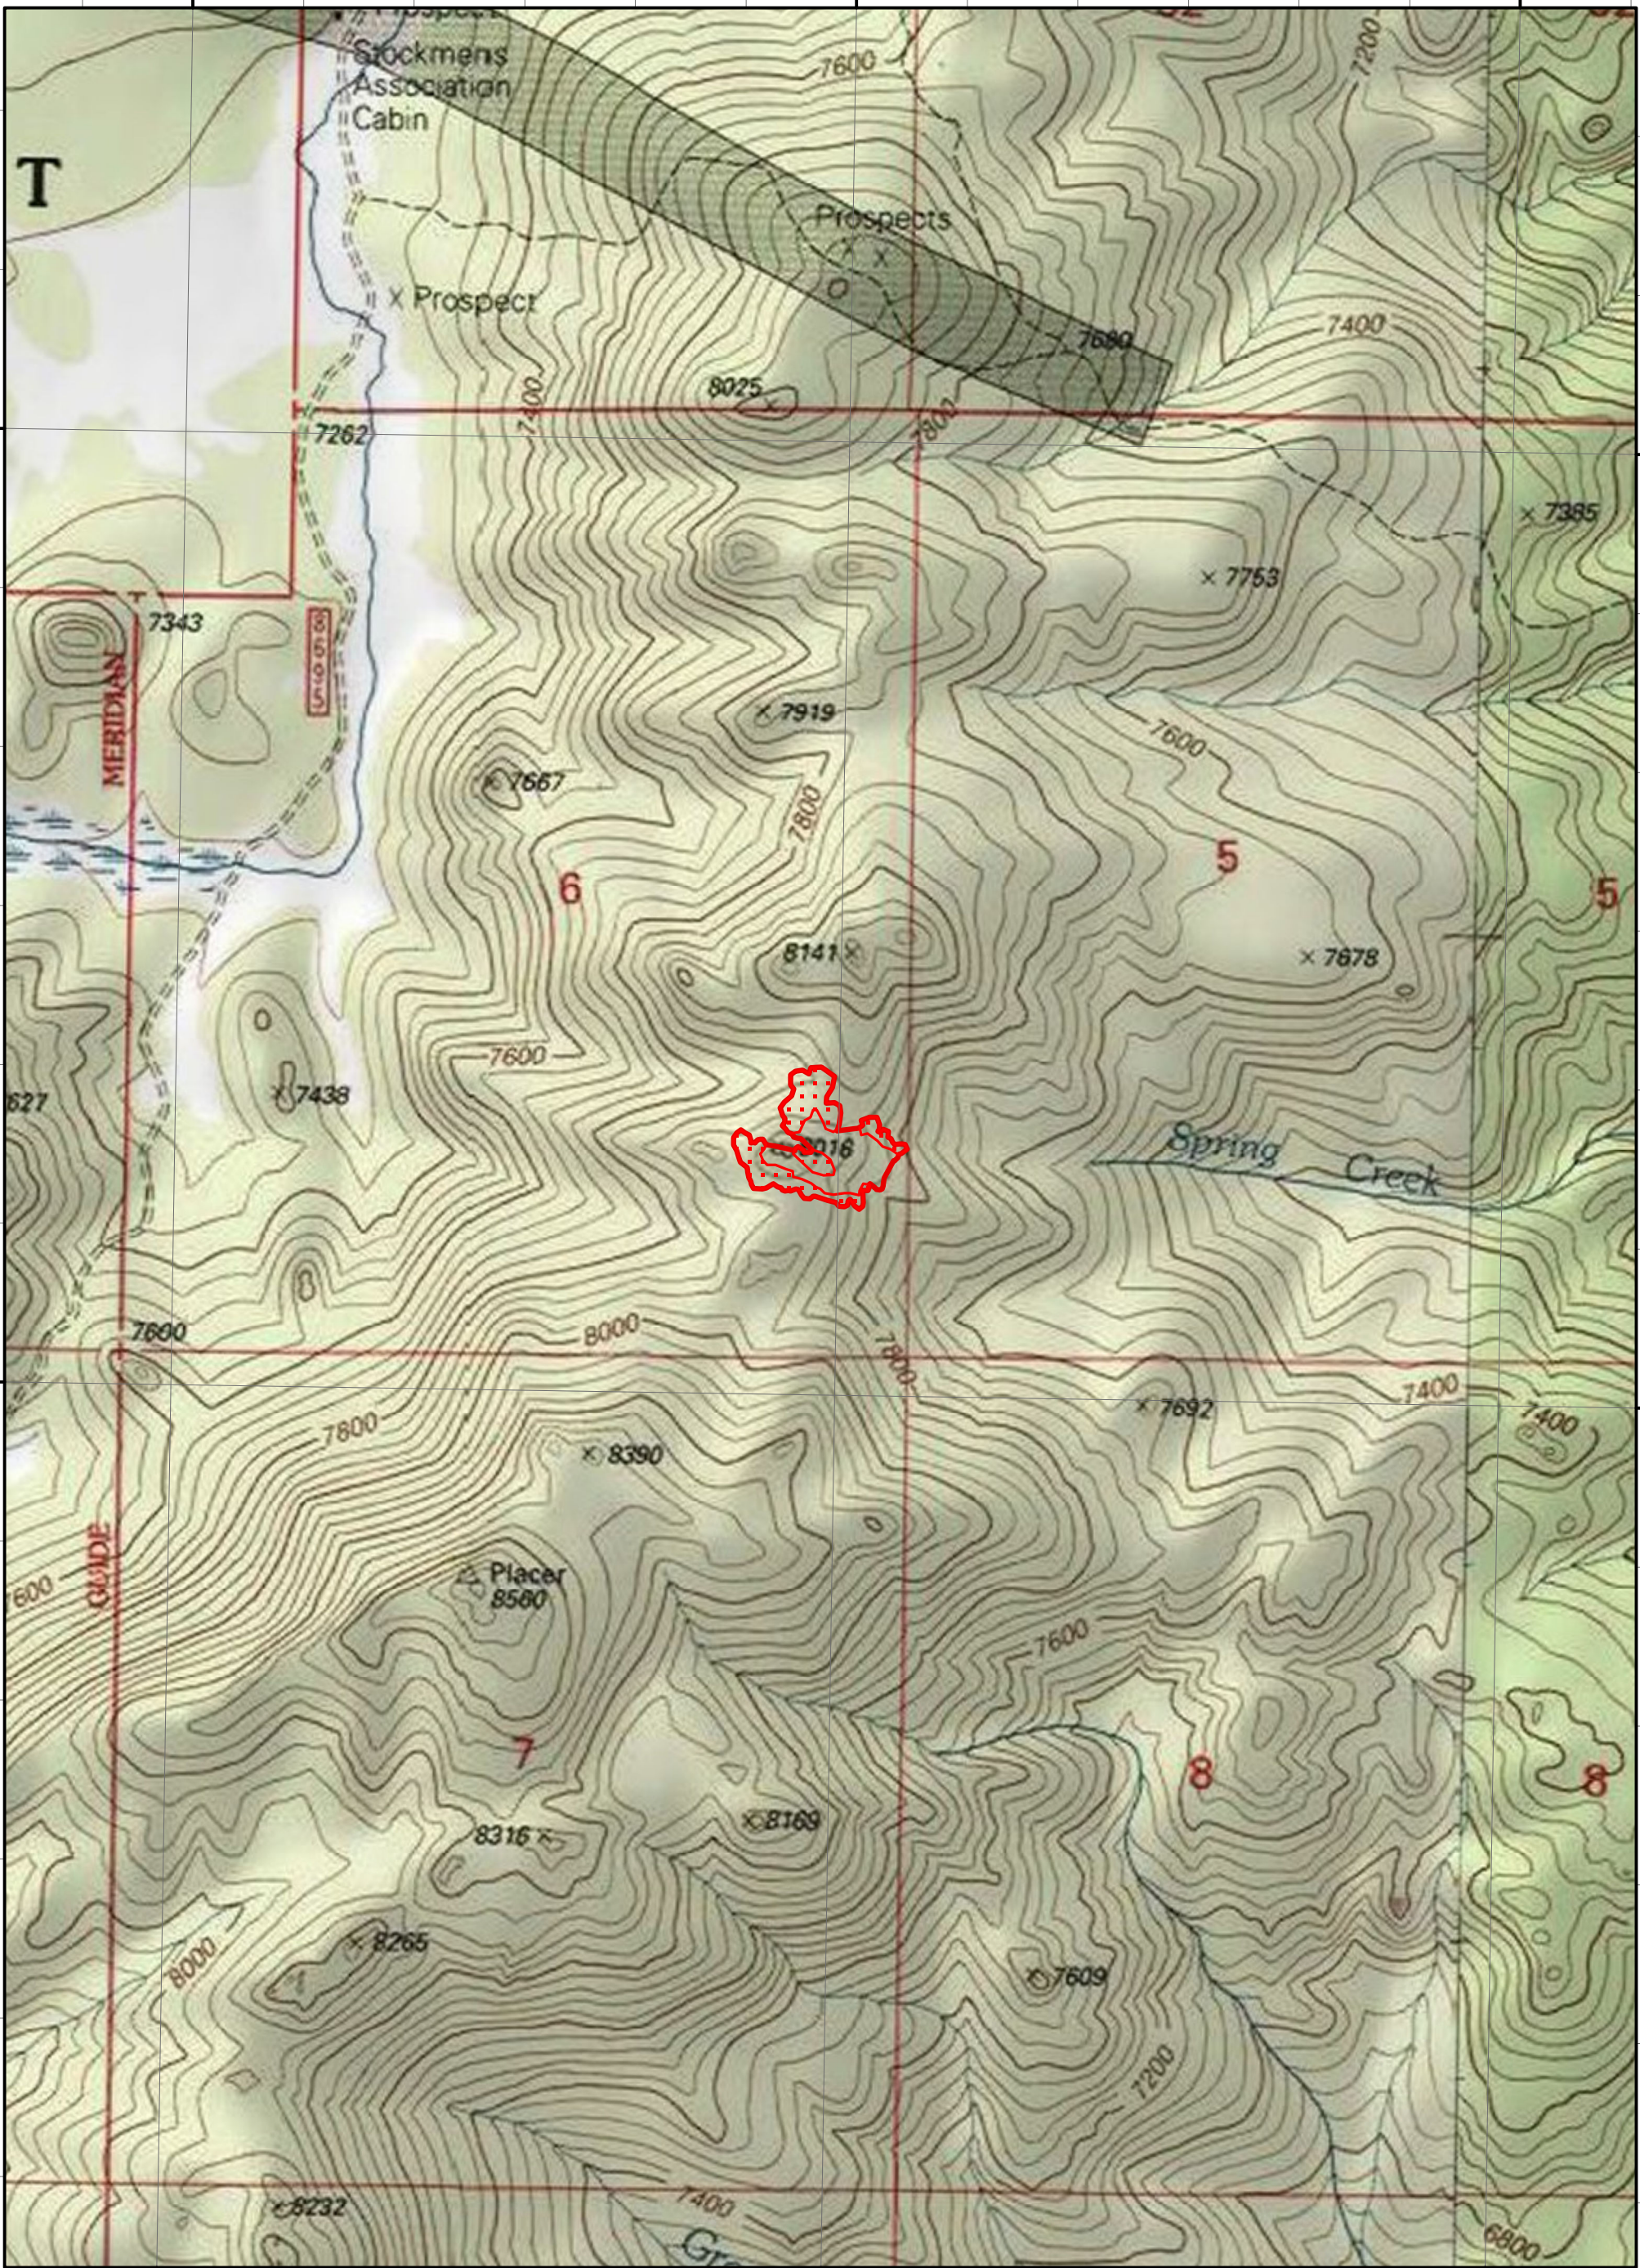

112°17'0"W

112°16'0"W

112°15'0"W

46°3'0"N

46°3'0"N

46°2'0"N

46°2'0"N

46°1'0"N

46°1'0"N

112°17'0"W

112°16'0"W

112°15'0"W

Placer
 MT-BDF-006388
 Infrared Heat Sources

9/17/2021 2140 hrs MDT
 11 Interpreted Acres

-  Heat Perimeter
-  Scattered Heat

Print Date: 9/18/2021
 IRIN: Zack Muirbrook